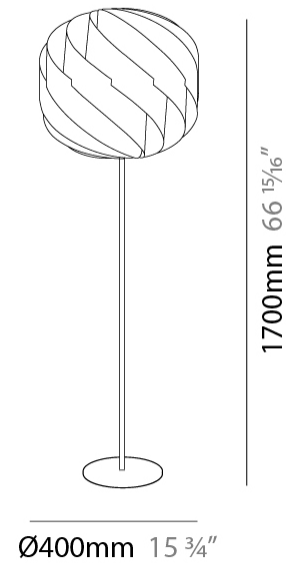

GLOBE PORTABLE

D64022-

base number   Finish
Options

1. To build a product code in our configurator select the specify button on the base model # product page
2. To build a manual product code on this datasheet choose from the options listed below in blue font and add the suffix to the base model #

GENERAL

Series: Globe
Partner: Linea Zero
Division: Design
Installation: Portable
Product Type: Floor
Mounting Location: Floor

PHYSICAL

Shape: Round
Diameter (mm): 400
Diameter (in): 15 3/4
Height (mm): 1700
Height (in): 66 15/16
Diffuser: Polilux™ Shade - See Finish Options
Fixture Finish: WHI / BLK / SIL / NGD / COP / PKM
Fixture Material: Polilux™/ Metal holder
Primary Material: Non-Static Polilux
Upon Request: Bolt Down

ELECTRICAL

Number of Lamps: 1
Lamp Type: LED Retrofit
Bulb Included: Bulb Not Included
Max. Wattage Per Lamp (W): 7
Lamp Base: E26
Input Voltage (V): 120
Upon Request: 277Vac / GU24

LED

OPTICAL

RATINGS AND CERTIFICATIONS

Certified By: Certified for North American Standards
IP rating: IP20

PROJECT
TYPE
SPECIFIER
QUANTITY
DATE