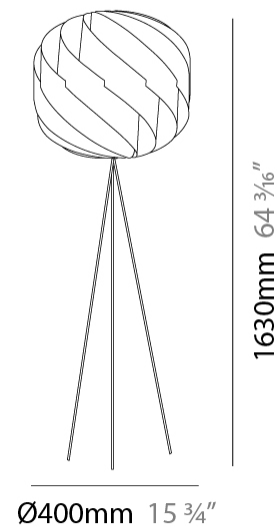

GLOBE PORTABLE

D64019-

base number   Finish
Options

1. To build a product code in our configurator select the specify button on the base model # product page
2. To build a manual product code on this datasheet choose from the options listed below in blue font and add the suffix to the base model #

GENERAL

Series: Globe
Partner: Linea Zero
Division: Design
Installation: Portable
Product Type: Floor
Mounting Location: Floor

PHYSICAL

Shape: Round
Diameter (mm): 400
Diameter (in): 15 3/4
Height (mm): 1630
Height (in): 64 3/16
Diffuser: Polilux™ Shade - See Finish Options
Fixture Finish: WHI / BLK / SIL / NGD / COP / PKM
Holder Finish: White
Fixture Material: Polilux™/ Metal holder
Primary Material: Non-Static Polilux

ELECTRICAL

Number of Lamps: 1
Lamp Type: LED Retrofit
Bulb Included: Bulb Not Included
Max. Wattage Per Lamp (W): 7
Lamp Base: E26
Input Voltage (V): 120
Upon Request: 277Vac / GU24

LED

OPTICAL

RATINGS AND CERTIFICATIONS

Certified By: Certified for North American Standards
IP rating: IP20

PROJECT	_____
TYPE	_____
SPECIFIER	_____
QUANTITY	_____
DATE	_____