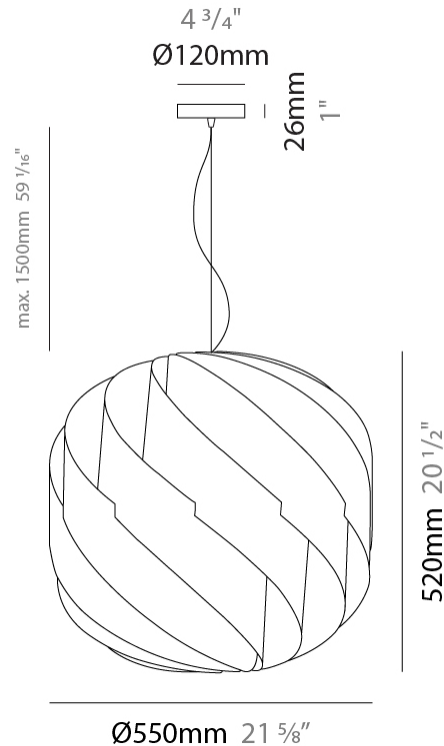

GLOBE SUSPENSION

D61021-

base number Finish
Options

PROJECT
TYPE
SPECIFIER
QUANTITY
DATE

1. To build a product code in our configurator select the specify button on the base model # product page
2. To build a manual product code on this datasheet choose from the options listed below in blue font and add the suffix to the base model #

GENERAL

Series: Globe
Partner: Linea Zero
Division: Design
Installation: Suspension
Product Type: Pendant
Mounting Location: Ceiling

PHYSICAL

Shape: Round
Diameter (mm): 550
Diameter (in): 21 5/8
Height (mm): 520
Height (in): 20 1/2
Max. Overall Height (mm): 2020
Max. Overall Height (in): 79 1/2
Diffuser: Polilux™ Shade - See Finish Options
Fixture Finish: WHI / BLK / SIL / NGD / COP / PKM
Fixture Material: Polilux™/ Metal holder
Primary Material: Non-Static Polilux
Cable Details: 1500mm / 59 1/16" Transparent Cable & Wire

ELECTRICAL

Number of Lamps: 2
Lamp Type: LED Retrofit
Bulb Included: Bulb Not Included
Max. Wattage Per Lamp (W): 7
Lamp Base: E26
Input Voltage (V): 120
Upon Request: 277Vac / GU24

LED

OPTICAL

RATINGS AND CERTIFICATIONS

Certified By: Certified for North American Standards
IP rating: IP20