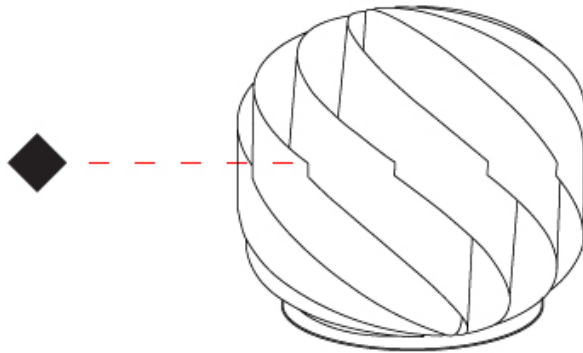

GLOBE PORTABLE

D64013-

PROJECT

TYPE

SPECIFIER

QUANTITY

DATE

D