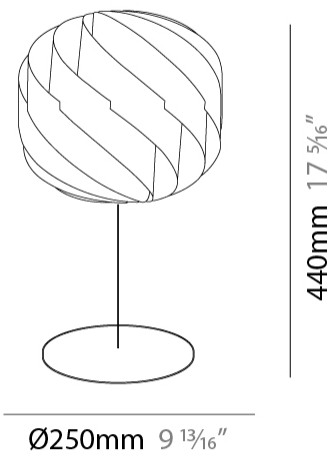

GLOBE PORTABLE

D64021-

base number   Finish
Options

1. To build a product code in our configurator select the specify button on the base model # product page
2. To build a manual product code on this datasheet choose from the options listed below in blue font and add the suffix to the base model #

GENERAL

Series: Globe
Partner: Linea Zero
Division: Design
Installation: Portable
Product Type: Table
Mounting Location: Table

PHYSICAL

Shape: Round
Diameter (mm): 250
Diameter (in): 9 13/16
Height (mm): 440
Height (in): 17 5/16
Diffuser: Polilux™ Shade - See Finish Options
Fixture Finish: WHI / BLK / SIL / NGD / COP / PKM
Fixture Material: Polilux™/ Metal holder
Primary Material: Non-Static Polilux
Upon Request: Bolt Down

ELECTRICAL

Number of Lamps: 1
Lamp Type: LED Retrofit
Bulb Included: Bulb Not Included
Max. Wattage Per Lamp (W): 7
Lamp Base: E26
Input Voltage (V): 120
Upon Request: 277Vac / GU24

LED

OPTICAL

RATINGS AND CERTIFICATIONS

Certified By: Certified for North American Standards
IP rating: IP20

PROJECT
TYPE
SPECIFIER
QUANTITY
DATE