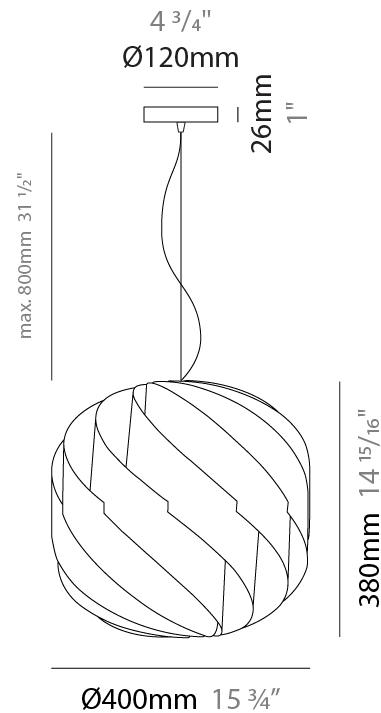

PROJECT	
TYPE	
SPECIFIER	
QUANTITY	
DATE	

GLOBE SUSPENSION

D61022- : D61022-WHI

base number

1. To build a product code in our configurator select the specify button on the base model # product page
2. To build a manual product code on this datasheet choose from the options listed below in blue font and add the suffix to the base model #

GENERAL

Series: Globe
Partner: Linea Zero
Division: Design
Installation: Suspension
Product Type: Pendant
Mounting Location: Ceiling

PHYSICAL

Shape: Round
Diameter (mm): 400
Diameter (in): 15 3/4
Height (mm): 380
Height (in): 14 15/16
Max. Overall Height (mm): 1180
Max. Overall Height (in): 46 7/16
Weight (kg): 1.6
Weight (lbs): 3.499
Diffuser: White Polilux® Shade
Fixture Material: Polilux™/ Metal holder
Primary Material: Non-Static Polilux
Cable Details: 800mm / 31 1/2" Transparent Cable & Wire

ELECTRICAL

Number of Lamps: 1
Lamp Type: LED Retrofit
Bulb Included: Bulb Not Included
Total Output Wattage (W): 7
Max. Wattage Per Lamp (W): 7
Lamp Base: E26
Input Voltage (V): 120

LED

OPTICAL

RATINGS AND CERTIFICATIONS

Certified By: CSA Certified to UL and CSA Standards
IP rating: IP20