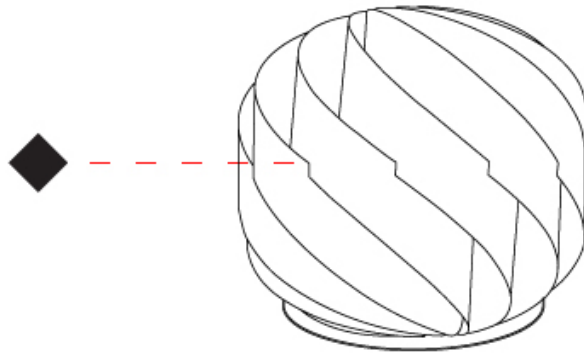

D64016-

PROJECT

TYPE

SPECIFIER

QUANTITY

DATE