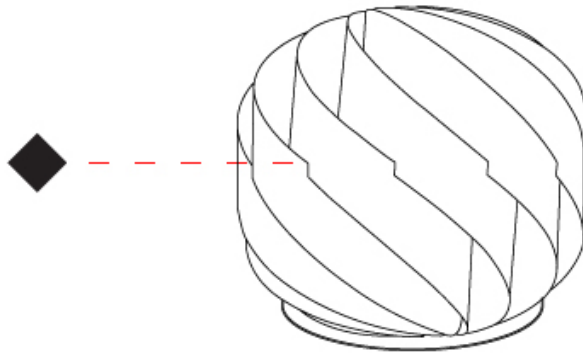

D64014-

PROJECT

TYPE

SPECIFIER

QUANTITY

DATE