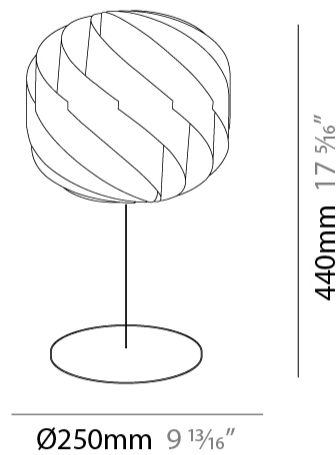

GLOBE PORTABLE

D64021-

base number   Finish
Options

1. To build a product code in our configurator select the specify button on the base model # product page
2. To build a manual product code on this datasheet choose from the options listed below in blue font and add the suffix to the base model #

GENERAL

Series: Globe
Brand: Linea Zero
Division: Design
Mounting Type: Portable
Mounting Location: Table
Subcategory: Table

PHYSICAL

Shape: Round
Diameter (mm): 250
Diameter (in): 9 ¹³/₁₆
Height (mm): 440
Height (in): 17 ⁵/₁₆
Light Distribution: Omnidirectional
Diffuser: Polilux™ Shade - See Finish Options
[Fixture Finish: WHI / BLK / SIL / NGD / COP / PKM](#)
Fixture Material: Polilux™/ Metal holder
Upon Request: Bolt Down

ELECTRICAL

Number of Lamps: 1
Lamp Type: LED Retrofit
Bulb Included: Bulb Not Included
Max. Wattage Per Lamp (W): 7
Lamp Base: E26
Input Voltage (V): 120
Upon Request: 277Vac / GU24

LED

OPTICAL

RATINGS AND CERTIFICATIONS

Certified By: Certified for North American Standards
IP rating: IP20

PROJECT
TYPE
SPECIFIER
QUANTITY
DATE