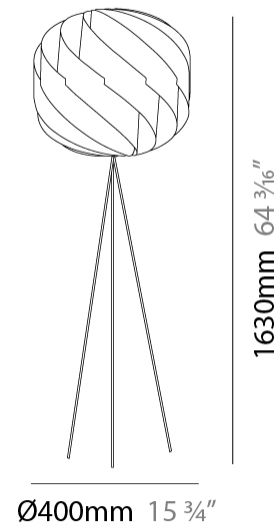

PROJECT
TYPE
SPECIFIER
QUANTITY
DATE

GLOBE PORTABLE

D64019-

base number   Finish
Options

1. To build a product code in our configurator select the specify button on the base model # product page
2. To build a manual product code on this datasheet choose from the options listed below in blue font and add the suffix to the base model #

GENERAL

Series: Globe
Brand: Linea Zero
Division: Design
Mounting Type: Portable
Mounting Location: Floor
Subcategory: Floor

PHYSICAL

Shape: Round
Diameter (mm): 400
Diameter (in): 15 3/4
Height (mm): 1630
Height (in): 64 3/16
Light Distribution: Omnidirectional
Diffuser: Polilux™ Shade - See Finish Options
Fixture Finish: WHI / BLK / SIL / NGD / COP / PKM
Holder Finish: White
Fixture Material: Polilux™/ Metal holder

ELECTRICAL

Number of Lamps: 1
Lamp Type: LED Retrofit
Bulb Included: Bulb Not Included
Max. Wattage Per Lamp (W): 7
Lamp Base: E26
Input Voltage (V): 120
Upon Request: 277Vac / GU24

LED

OPTICAL

RATINGS AND CERTIFICATIONS

Certified By: Certified for North American Standards
IP rating: IP20