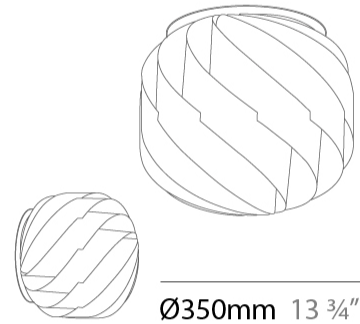

PROJECT
TYPE
SPECIFIER
QUANTITY
DATE

GLOBE SURFACE

D62019-

base number Finish
Options

1. To build a product code in our configurator select the specify button on the base model # product page
2. To build a manual product code on this datasheet choose from the options listed below in blue font and add the suffix to the base model #

GENERAL

Series: Globe
Brand: Linea Zero
Division: Design
Mounting Type: Surface
Mounting Location: Ceiling
Subcategory: Ambient

PHYSICAL

Shape: Round
Diameter (mm): 250
Diameter (in): 9 ¹³/₁₆
Height (mm): 240
Height (in): 9 ⁷/₁₆
Light Distribution: Omnidirectional
Diffuser: Polilux™ Shade - See Finish Options
Fixture Finish: WHI / BLK / SIL / NGD / COP / PKM
Fixture Material: Polilux™/ Metal holder

ELECTRICAL

Number of Lamps: 1
Lamp Type: LED Retrofit
Bulb Included: Bulb Not Included
Max. Wattage Per Lamp (W): 7
Lamp Base: E26
Input Voltage (V): 120
Upon Request: 277Vac / GU24

LED

OPTICAL

RATINGS AND CERTIFICATIONS

Certified By: Certified for North American Standards
IP rating: IP20