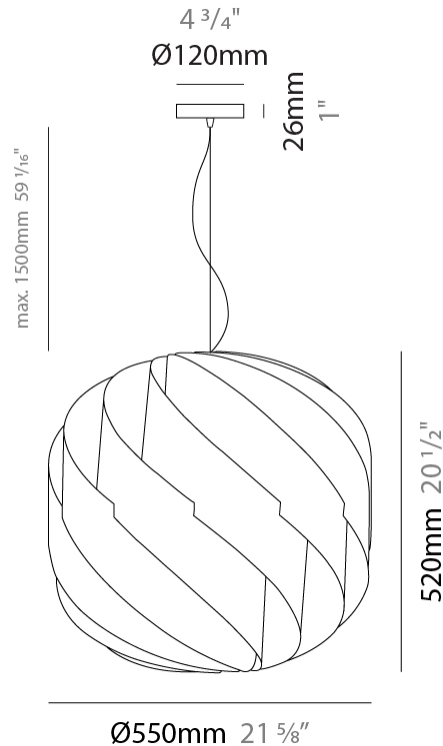

PROJECT	_____
TYPE	_____
SPECIFIER	_____
QUANTITY	_____
DATE	_____

GLOBE SUSPENSION

D61021-

base number   Finish
Options

1. To build a product code in our configurator select the specify button on the base model # product page
2. To build a manual product code on this datasheet choose from the options listed below in blue font and add the suffix to the base model #

GENERAL

Series: Globe
Brand: Linea Zero
Division: Design
Mounting Type: Suspension
Mounting Location: Ceiling
Subcategory: Pendant

PHYSICAL

Shape: Round
Diameter (mm): 550
Diameter (in): 21 5/8
Height (mm): 520
Height (in): 20 1/2
Max. Overall Height (mm): 2020
Max. Overall Height (in): 79 1/2
Light Distribution: Omnidirectional
Diffuser: Polilux™ Shade - See Finish Options
Fixture Finish: WHI / BLK / SIL / NGD / COP / PKM
Fixture Material: Polilux™/ Metal holder
Cable Details: 1,500mm / 59 1/16" Transparent Cable & Wire

ELECTRICAL

Number of Lamps: 2
Lamp Type: LED Retrofit
Bulb Included: Bulb Not Included
Max. Wattage Per Lamp (W): 7
Lamp Base: E26
Input Voltage (V): 120
Upon Request: 277Vac / GU24

LED

OPTICAL

RATINGS AND CERTIFICATIONS

Certified By: Certified for North American Standards
IP rating: IP20