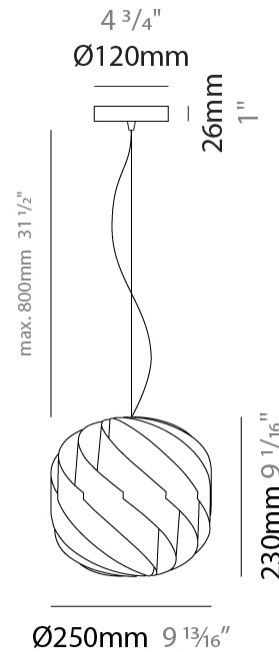

GLOBE SUSPENSION

D61024-

base number   Finish
Options

1. To build a product code in our configurator select the specify button on the base model # product page
2. To build a manual product code on this datasheet choose from the options listed below in blue font and add the suffix to the base model #

GENERAL

Series: Globe
Brand: Linea Zero
Division: Design
Mounting Type: Suspension
Mounting Location: Ceiling
Subcategory: Pendant

PHYSICAL

Shape: Round
Diameter (mm): 250
Diameter (in): 9 13/16
Height (mm): 230
Height (in): 9 1/16
Max. Overall Height (mm): 1030
Max. Overall Height (in): 40 9/16
Light Distribution: Omnidirectional
Diffuser: Polilux™ Shade - See Finish Options
Fixture Finish: WHI / BLK / SIL / NGD / COP / PKM
Fixture Material: Polilux™/ Metal holder
Cable Details: 800mm / 31 1/2" Transparent Cable & Wire

ELECTRICAL

Number of Lamps: 1
Lamp Type: LED Retrofit
Bulb Included: Bulb Not Included
Max. Wattage Per Lamp (W): 7
Lamp Base: E26
Input Voltage (V): 120
Upon Request: 277Vac / GU24

LED

OPTICAL

RATINGS AND CERTIFICATIONS

Certified By: Certified for North American Standards
IP rating: IP20

PROJECT	_____
TYPE	_____
SPECIFIER	_____
QUANTITY	_____
DATE	_____