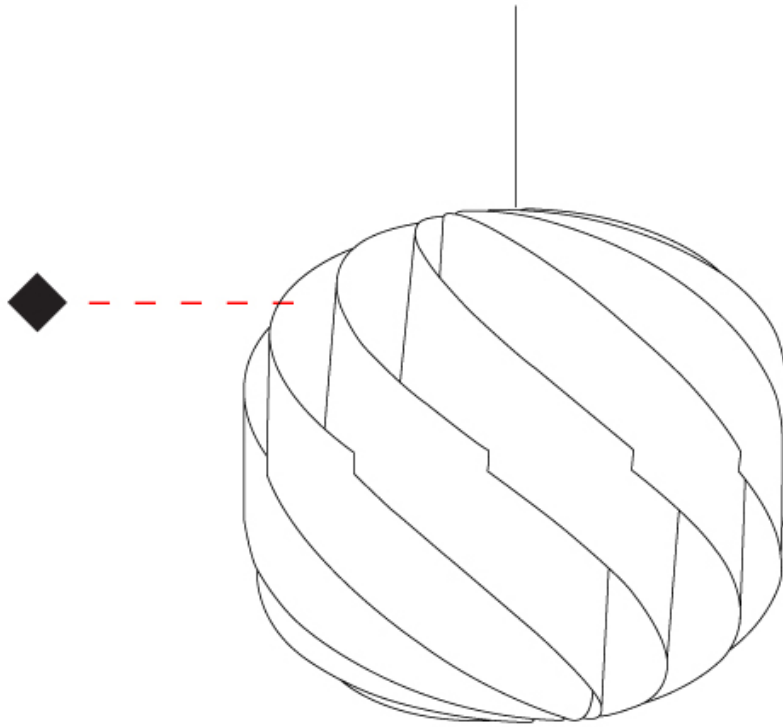

GLOBE SUSPENSION

D61024-

PROJECT

TYPE

SPECIFIER

QUANTITY

DATE