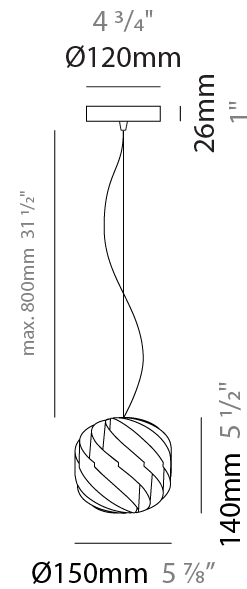

GLOBE SUSPENSION

D61025-

base number   Finish
Options

1. To build a product code in our configurator select the specify button on the base model # product page
2. To build a manual product code on this datasheet choose from the options listed below in blue font and add the suffix to the base model #

GENERAL

Series: Globe
Brand: Linea Zero
Division: Design
Mounting Type: Suspension
Mounting Location: Ceiling
Subcategory: Pendant

PHYSICAL

Shape: Round
Diameter (mm): 150
Diameter (in): 5 7/8
Height (mm): 140
Height (in): 5 1/2
Max. Overall Height (mm): 940
Max. Overall Height (in): 37
Light Distribution: Omnidirectional
Diffuser: Polilux™ Shade - See Finish Options
Fixture Finish: WHI / BLK / SIL / NGD / COP / PKM
Fixture Material: Polilux™/ Metal holder
Cable Details: 800mm / 31 1/2" Transparent Cable & Wire

ELECTRICAL

Number of Lamps: 1
Lamp Type: LED Retrofit
Bulb Included: Bulb Not Included
Max. Wattage Per Lamp (W): 3
Lamp Base: E12
Input Voltage (V): 120

LED

OPTICAL

RATINGS AND CERTIFICATIONS

Certified By: Certified for North American Standards
IP rating: IP20

PROJECT	_____
TYPE	_____
SPECIFIER	_____
QUANTITY	_____
DATE	_____