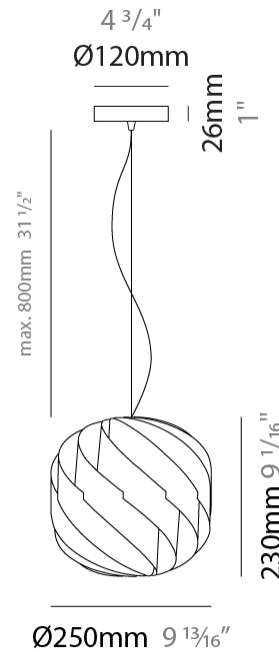

PROJECT	_____
TYPE	_____
SPECIFIER	_____
QUANTITY	_____
DATE	_____

GLOBE SUSPENSION

D61024-

base number   Finish
Options

1. To build a product code in our configurator select the specify button on the base model # product page
2. To build a manual product code on this datasheet choose from the options listed below in blue font and add the suffix to the base model #

GENERAL

Series: Globe _____
Brand: Linea Zero _____
Division: Design _____
Mounting Type: Suspension _____
Mounting Location: Ceiling _____
Subcategory: Pendant _____

PHYSICAL

Shape: Round _____
Diameter (mm): 250 _____
Diameter (in): 9 ¹³/₁₆ _____
Height (mm): 230 _____
Height (in): 9 ¹/₁₆ _____
Max. Overall Height (mm): 1030 _____
Max. Overall Height (in): 40 ⁹/₁₆ _____
Light Distribution: Omnidirectional _____
Diffuser: Polilux™ Shade - See Finish Options _____
Fixture Finish: WHI / BLK / SIL / NGD / COP / PKM _____
Fixture Material: Polilux™/ Metal holder _____
Cable Details: 800mm / 31 1/2" Transparent Cable & Wire _____

ELECTRICAL

Number of Lamps: 1 _____
Lamp Type: LED Retrofit _____
Bulb Included: Bulb Not Included _____
Max. Wattage Per Lamp (W): 7 _____
Lamp Base: E26 _____
Input Voltage (V): 120 _____
Upon Request: 277Vac / GU24 _____

LED

OPTICAL

RATINGS AND CERTIFICATIONS

Certified By: Certified for North American Standards _____
IP rating: IP20 _____