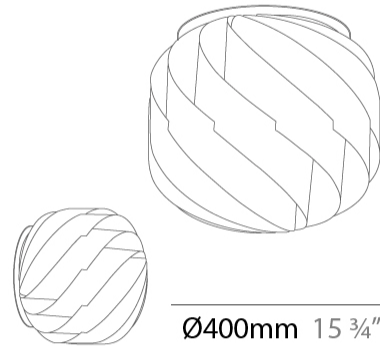

PROJECT
TYPE
SPECIFIER
QUANTITY
DATE

GLOBE SURFACE

D62017-

base number Finish
Options

1. To build a product code in our configurator select the specify button on the base model # product page
2. To build a manual product code on this datasheet choose from the options listed below in blue font and add the suffix to the base model #

GENERAL

Series: Globe
Brand: Linea Zero
Division: Design
Mounting Type: Surface
Mounting Location: Ceiling
Subcategory: Ambient

PHYSICAL

Shape: Round
Diameter (mm): 400
Diameter (in): 15 3/4
Height (mm): 390
Height (in): 15 3/8
Light Distribution: Omnidirectional
Diffuser: Polilux™ Shade - See Finish Options
Fixture Finish: WHI / BLK / SIL / NGD / COP / PKM
Fixture Material: Polilux™/ Metal holder

ELECTRICAL

Number of Lamps: 1
Lamp Type: LED Retrofit
Bulb Included: Bulb Not Included
Max. Wattage Per Lamp (W): 7
Lamp Base: E26
Input Voltage (V): 120
Upon Request: 277Vac / GU24

LED

OPTICAL

RATINGS AND CERTIFICATIONS

Certified By: Certified for North American Standards
IP rating: IP20