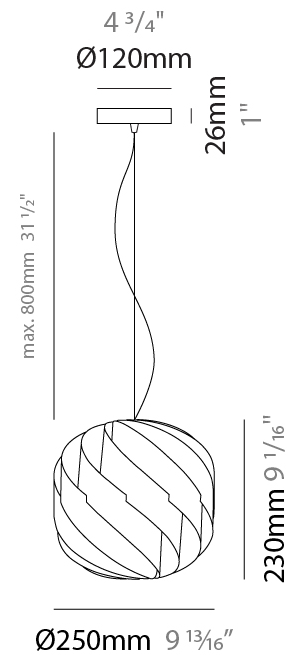

GLOBE SUSPENSION

D61024-

base number   Finish
Options

1. To build a product code in our configurator select the specify button on the base model # product page
2. To build a manual product code on this datasheet choose from the options listed below in blue font and add the suffix to the base model #

GENERAL

Series: Globe
Brand: Linea Zero
Division: Design
Mounting Type: Suspension
Mounting Location: Ceiling
Subcategory: Pendant

PHYSICAL

Shape: Round
Diameter (mm): 250
Diameter (in): 9 13/16
Height (mm): 230
Height (in): 9 1/16
Max. Overall Height (mm): 1030
Max. Overall Height (in): 40 9/16
Light Distribution: Omnidirectional
Diffuser: Polilux™ Shade - See Finish Options
Fixture Finish: WHI / BLK / SIL / NGD / COP / PKM
Fixture Material: Polilux™/ Metal holder
Cable Details: 800mm / 31 1/2" Transparent Cable & Wire

ELECTRICAL

Number of Lamps: 1
Lamp Type: LED Retrofit
Bulb Included: Bulb Not Included
Max. Wattage Per Lamp (W): 7
Lamp Base: E26
Input Voltage (V): 120
Upon Request: 277Vac / GU24

LED

OPTICAL

RATINGS AND CERTIFICATIONS

Certified By: Certified for North American Standards
IP rating: IP20

PROJECT	_____
TYPE	_____
SPECIFIER	_____
QUANTITY	_____
DATE	_____