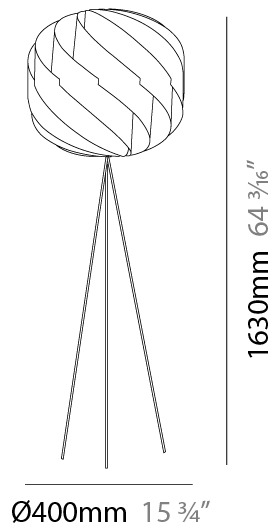

GLOBE PORTABLE

D64019-

base number   Finish
Options

PROJECT	_____
TYPE	_____
SPECIFIER	_____
QUANTITY	_____
DATE	_____

1. To build a product code in our configurator select the specify button on the base model # product page
2. To build a manual product code on this datasheet choose from the options listed below in blue font and add the suffix to the base model #

GENERAL

Series: Globe
Brand: Linea Zero
Division: Design
Mounting Type: Portable
Mounting Location: Floor
Subcategory: Floor

PHYSICAL

Shape: Round
Diameter (mm): 400
Diameter (in): 15 3/4
Height (mm): 1630
Height (in): 64 3/16
Light Distribution: Omnidirectional
Diffuser: Polilux™ Shade - See Finish Options
Fixture Finish: WHI / BLK / SIL / NGD / COP / PKM
Holder Finish: White
Fixture Material: Polilux™/ Metal holder

ELECTRICAL

Number of Lamps: 1
Lamp Type: LED Retrofit
Bulb Included: Bulb Not Included
Max. Wattage Per Lamp (W): 7
Lamp Base: E26
Input Voltage (V): 120
Upon Request: 277Vac / GU24

LED

OPTICAL

RATINGS AND CERTIFICATIONS

Certified By: Certified for North American Standards
IP rating: IP20