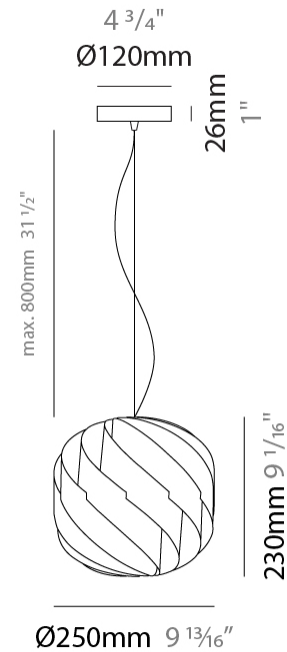

GLOBE SUSPENSION

D61024-

base number   Finish
Options

1. To build a product code in our configurator select the specify button on the base model # product page
2. To build a manual product code on this datasheet choose from the options listed below in blue font and add the suffix to the base model #

GENERAL

Series: Globe
Partner: Linea Zero
Division: Design
Installation: Suspension
Product Type: Pendant
Mounting Location: Ceiling

PHYSICAL

Shape: Round
Diameter (mm): 250
Diameter (in): 9 ¹³/₁₆
Height (mm): 230
Height (in): 9 ¹/₁₆
Max. Overall Height (mm): 1030
Max. Overall Height (in): 40 ⁹/₁₆
Diffuser: Polilux™ Shade - See Finish Options
[Fixture Finish: WHI / BLK / SIL / NGD / COP / PKM](#)
Fixture Material: Polilux™/ Metal holder
Primary Material: Non-Static Polilux
Cable Details: 800mm / 31 1/2" Transparent Cable & Wire

ELECTRICAL

Number of Lamps: 1
Lamp Type: LED Retrofit
Bulb Included: Bulb Not Included
Max. Wattage Per Lamp (W): 7
Lamp Base: E26
Input Voltage (V): 120
Upon Request: 277Vac / GU24

LED

OPTICAL

RATINGS AND CERTIFICATIONS

Certified By: Certified for North American Standards
IP rating: IP20

PROJECT	_____
TYPE	_____
SPECIFIER	_____
QUANTITY	_____
DATE	_____