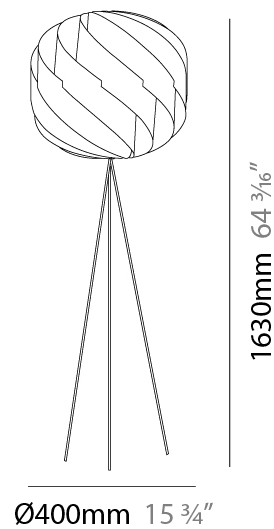

GLOBE PORTABLE

D64019-

base number   Finish
Options

1. To build a product code in our configurator select the specify button on the base model # product page
2. To build a manual product code on this datasheet choose from the options listed below in blue font and add the suffix to the base model #

GENERAL

Series: Globe
Brand: Linea Zero
Division: Design
Mounting Type: Portable
Mounting Location: Floor
Subcategory: Floor

PHYSICAL

Shape: Round
Diameter (mm): 400
Diameter (in): 15 3/4
Height (mm): 1630
Height (in): 64 3/16
Light Distribution: Omnidirectional
Diffuser: Polilux™ Shade - See Finish Options
Fixture Finish: WHI / BLK / SIL / NGD / COP / PKM
Holder Finish: White
Fixture Material: Polilux™/ Metal holder

ELECTRICAL

Number of Lamps: 1
Lamp Type: LED Retrofit
Bulb Included: Bulb Not Included
Max. Wattage Per Lamp (W): 7
Lamp Base: E26
Input Voltage (V): 120
Upon Request: 277Vac / GU24

LED

OPTICAL

RATINGS AND CERTIFICATIONS

Certified By: Certified for North American Standards
IP rating: IP20