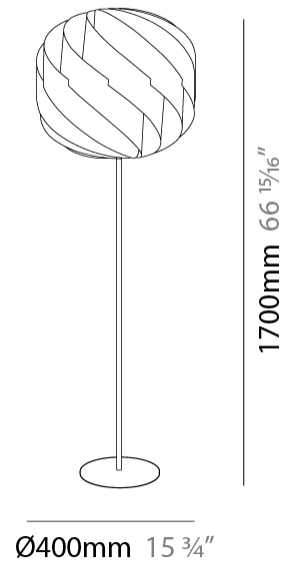

GLOBE PORTABLE

D64022-

base number   Finish
Options

1. To build a product code in our configurator select the specify button on the base model # product page
2. To build a manual product code on this datasheet choose from the options listed below in blue font and add the suffix to the base model #

GENERAL

Series: Globe
Partner: Linea Zero
Division: Design
Installation: Portable
Product Type: Floor
Mounting Location: Floor

PHYSICAL

Shape: Round
Diameter (mm): 400
Diameter (in): 15 3/4
Height (mm): 1700
Height (in): 66 15/16
Diffuser: Polilux™ Shade - See Finish Options
Fixture Finish: WHI / BLK / SIL / NGD / COP / PKM
Fixture Material: Polilux™/ Metal holder
Primary Material: Non-Static Polilux
Upon Request: Bolt Down

ELECTRICAL

Number of Lamps: 1
Lamp Type: LED Retrofit
Bulb Included: Bulb Not Included
Max. Wattage Per Lamp (W): 7
Lamp Base: E26
Input Voltage (V): 120
Upon Request: 277Vac / GU24

LED

OPTICAL

RATINGS AND CERTIFICATIONS

Certified By: Certified for North American Standards
IP rating: IP20

PROJECT	_____
TYPE	_____
SPECIFIER	_____
QUANTITY	_____
DATE	_____