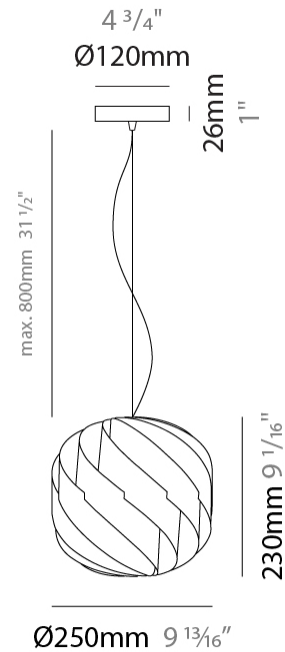

GLOBE SUSPENSION

D61024-

base number   Finish
Options

1. To build a product code in our configurator select the specify button on the base model # product page
2. To build a manual product code on this datasheet choose from the options listed below in blue font and add the suffix to the base model #

GENERAL

Series: Globe
Partner: Linea Zero
Division: Design
Installation: Suspension
Product Type: Pendant
Mounting Location: Ceiling

PHYSICAL

Shape: Round
Diameter (mm): 250
Diameter (in): 9 ¹³/₁₆
Height (mm): 230
Height (in): 9 ¹/₁₆
Max. Overall Height (mm): 1030
Max. Overall Height (in): 40 ⁹/₁₆
Diffuser: Polilux™ Shade - See Finish Options
[Fixture Finish: WHI / BLK / SIL / NGD / COP / PKM](#)
Fixture Material: Polilux™/ Metal holder
Primary Material: Non-Static Polilux
Cable Details: 800mm / 31 1/2" Transparent Cable & Wire

ELECTRICAL

Number of Lamps: 1
Lamp Type: LED Retrofit
Bulb Included: Bulb Not Included
Max. Wattage Per Lamp (W): 7
Lamp Base: E26
Input Voltage (V): 120
Upon Request: 277Vac / GU24

LED

OPTICAL

RATINGS AND CERTIFICATIONS

Certified By: Certified for North American Standards
IP rating: IP20

PROJECT	_____
TYPE	_____
SPECIFIER	_____
QUANTITY	_____
DATE	_____