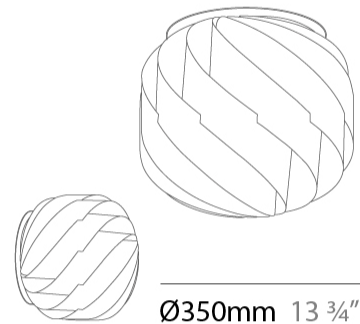

PROJECT
TYPE
SPECIFIER
QUANTITY
DATE

GLOBE SURFACE

D62019-

base number   Finish
Options

1. To build a product code in our configurator select the specify button on the base model # product page
2. To build a manual product code on this datasheet choose from the options listed below in blue font and add the suffix to the base model #

GENERAL

Series: Globe
Partner: Linea Zero
Division: Design
Installation: Surface
Product Type: Ceiling Surface
Mounting Location: Ceiling

PHYSICAL

Shape: Round
Diameter (mm): 250
Diameter (in): 9 ¹³/₁₆
Height (mm): 240
Height (in): 9 ⁷/₁₆
Diffuser: Polilux™ Shade - See Finish Options
Fixture Finish: WHI / BLK / SIL / NGD / COP / PKM
Fixture Material: Polilux™/ Metal holder
Primary Material: Non-Static Polilux

ELECTRICAL

Number of Lamps: 1
Lamp Type: LED Retrofit
Bulb Included: Bulb Not Included
Max. Wattage Per Lamp (W): 7
Lamp Base: E26
Input Voltage (V): 120
Upon Request: 277Vac / GU24

LED

OPTICAL

RATINGS AND CERTIFICATIONS

Certified By: Certified for North American Standards
IP rating: IP20