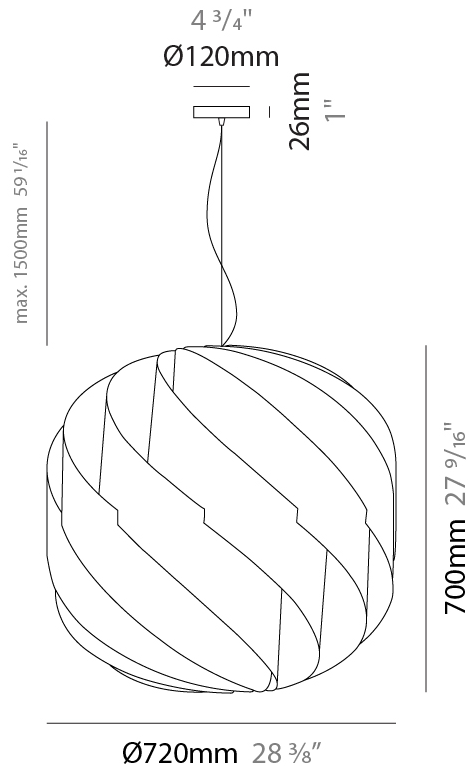

PROJECT	_____
TYPE	_____
SPECIFIER	_____
QUANTITY	_____
DATE	_____

GLOBE SUSPENSION

D61020-

base number   Finish
Options

1. To build a product code in our configurator select the specify button on the base model # product page
2. To build a manual product code on this datasheet choose from the options listed below in blue font and add the suffix to the base model #

GENERAL

Series: Globe _____
Partner: Linea Zero _____
Division: Design _____
Installation: Suspension _____
Product Type: Pendant _____
Mounting Location: Ceiling _____

PHYSICAL

Shape: Round _____
Diameter (mm): 720 _____
Diameter (in): 28 ³/₈ _____
Height (mm): 700 _____
Height (in): 27 ⁹/₁₆ _____
Max. Overall Height (mm): 2200 _____
Max. Overall Height (in): 86 ⁵/₈ _____
Diffuser: Polilux™ Shade - See Finish Options _____
Fixture Finish: WHI / BLK / SIL / NGD / COP / PKM _____
Fixture Material: Polilux™/ Metal holder _____
Primary Material: Non-Static Polilux _____
Cable Details: 1500mm / 59 1/16" Transparent Cable & Wire _____

ELECTRICAL

Number of Lamps: 3 _____
Lamp Type: LED Retrofit _____
Bulb Included: Bulb Not Included _____
Max. Wattage Per Lamp (W): 7 _____
Lamp Base: E26 _____
Input Voltage (V): 120 _____
Upon Request: 277Vac / GU24 _____

LED

OPTICAL

RATINGS AND CERTIFICATIONS

Certified By: Certified for North American Standards _____
IP rating: IP20 _____