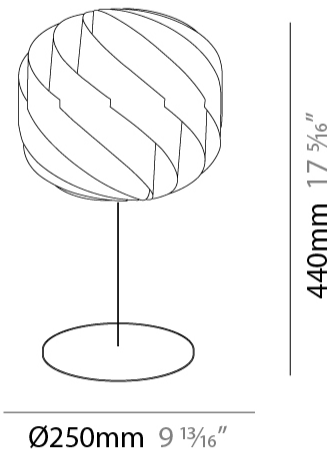

GLOBE PORTABLE

D64021-

base number   Finish
Options

1. To build a product code in our configurator select the specify button on the base model # product page
2. To build a manual product code on this datasheet choose from the options listed below in blue font and add the suffix to the base model #

GENERAL

Series: Globe
Brand: Linea Zero
Division: Design
Mounting Type: Portable
Mounting Location: Table
Subcategory: Table

PHYSICAL

Shape: Round
Diameter (mm): 250
Diameter (in): 9 13/16
Height (mm): 440
Height (in): 17 5/16
Light Distribution: Omnidirectional
Diffuser: Polilux™ Shade - See Finish Options
Fixture Finish: WHI / BLK / SIL / NGD / COP / PKM
Fixture Material: Polilux™/ Metal holder
Upon Request: Bolt Down

ELECTRICAL

Number of Lamps: 1
Lamp Type: LED Retrofit
Bulb Included: Bulb Not Included
Max. Wattage Per Lamp (W): 7
Lamp Base: E26
Input Voltage (V): 120
Upon Request: 277Vac / GU24

LED

OPTICAL

RATINGS AND CERTIFICATIONS

Certified By: Certified for North American Standards
IP rating: IP20

PROJECT	_____
TYPE	_____
SPECIFIER	_____
QUANTITY	_____
DATE	_____