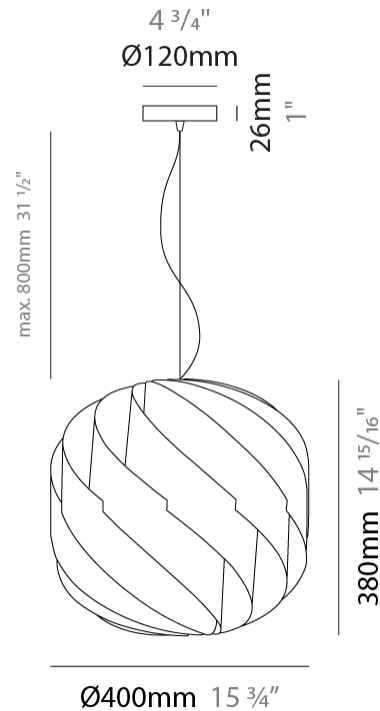

PROJECT	
TYPE	
SPECIFIER	
QUANTITY	
DATE	

GLOBE SUSPENSION

D61022-

base number   Finish
Options

1. To build a product code in our configurator select the specify button on the base model # product page
2. To build a manual product code on this datasheet choose from the options listed below in blue font and add the suffix to the base model #

GENERAL

Series: Globe
Partner: Linea Zero
Division: Design
Installation: Suspension
Product Type: Pendant
Mounting Location: Ceiling

PHYSICAL

Shape: Round
Diameter (mm): 400
Diameter (in): 15 3/4
Height (mm): 380
Height (in): 14 15/16
Max. Overall Height (mm): 1180
Max. Overall Height (in): 46 7/16
Diffuser: Polilux™ Shade - See Finish Options
Fixture Finish: WHI / BLK / SIL / NGD / COP / PKM
Fixture Material: Polilux™/ Metal holder
Primary Material: Non-Static Polilux
Cable Details: 800mm / 31 1/2" Transparent Cable & Wire

ELECTRICAL

Number of Lamps: 1
Lamp Type: LED Retrofit
Bulb Included: Bulb Not Included
Max. Wattage Per Lamp (W): 7
Lamp Base: E26
Input Voltage (V): 120
Upon Request: 277Vac / GU24

LED

OPTICAL

RATINGS AND CERTIFICATIONS

Certified By: Certified for North American Standards
IP rating: IP20