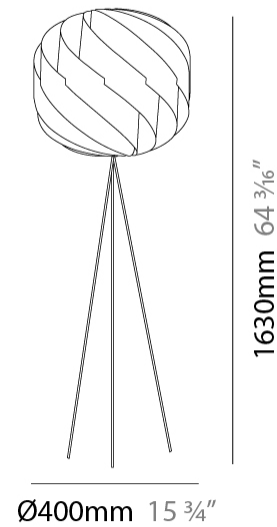

GLOBE PORTABLE

D64019-

base number   Finish
Options

1. To build a product code in our configurator select the specify button on the base model # product page
2. To build a manual product code on this datasheet choose from the options listed below in blue font and add the suffix to the base model #

GENERAL

Series: Globe
Partner: Linea Zero
Division: Design
Installation: Portable
Product Type: Floor
Mounting Location: Floor

PHYSICAL

Shape: Round
Diameter (mm): 400
Diameter (in): 15 3/4
Height (mm): 1630
Height (in): 64 3/16
Diffuser: Polilux™ Shade - See Finish Options
Fixture Finish: WHI / BLK / SIL / NGD / COP / PKM
Holder Finish: White
Fixture Material: Polilux™/ Metal holder
Primary Material: Non-Static Polilux

ELECTRICAL

Number of Lamps: 1
Lamp Type: LED Retrofit
Bulb Included: Bulb Not Included
Max. Wattage Per Lamp (W): 7
Lamp Base: E26
Input Voltage (V): 120
Upon Request: 277Vac / GU24

LED

OPTICAL

RATINGS AND CERTIFICATIONS

Certified By: Certified for North American Standards
IP rating: IP20

PROJECT	_____
TYPE	_____
SPECIFIER	_____
QUANTITY	_____
DATE	_____