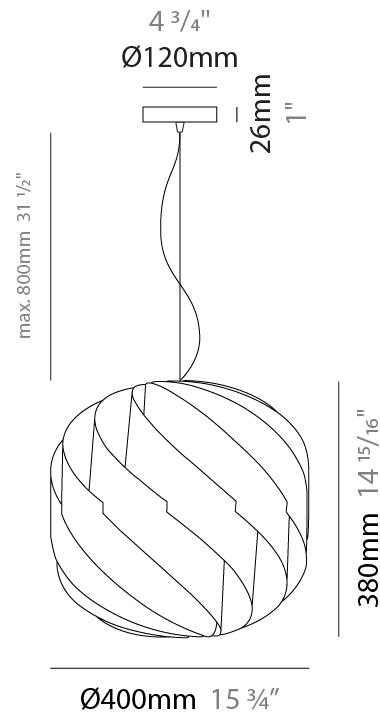

PROJECT	
TYPE	
SPECIFIER	
QUANTITY	
DATE	

GLOBE SUSPENSION

D61022- : D61022-WHI

base number

1. To build a product code in our configurator select the specify button on the base model # product page
2. To build a manual product code on this datasheet choose from the options listed below in blue font and add the suffix to the base model #

GENERAL

Series: Globe
Partner: Linea Zero
Division: Design
Installation: Suspension
Product Type: Pendant
Mounting Location: Ceiling

PHYSICAL

Shape: Round
Diameter (mm): 400
Diameter (in): 15 3/4
Height (mm): 380
Height (in): 14 15/16
Max. Overall Height (mm): 1180
Max. Overall Height (in): 46 7/16
Weight (kg): 1.6
Weight (lbs): 3.499
Diffuser: White Polilux® Shade
Fixture Material: Polilux™/ Metal holder
Primary Material: Non-Static Polilux
Cable Details: 800mm / 31 1/2" Transparent Cable & Wire

ELECTRICAL

Number of Lamps: 1
Lamp Type: LED Retrofit
Bulb Included: Bulb Not Included
Total Output Wattage (W): 7
Max. Wattage Per Lamp (W): 7
Lamp Base: E26
Input Voltage (V): 120

LED

OPTICAL

RATINGS AND CERTIFICATIONS

Certified By: CSA Certified to UL and CSA Standards
IP rating: IP20