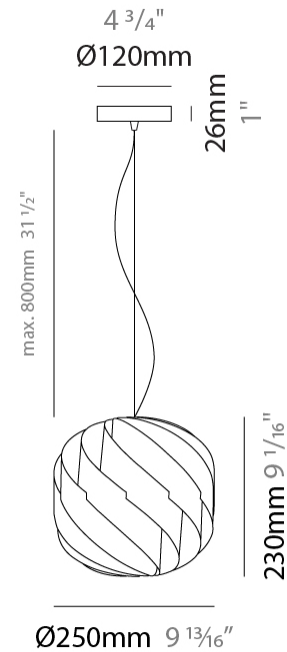

GLOBE SUSPENSION

D61024-

base number   Finish
Options

1. To build a product code in our configurator select the specify button on the base model # product page
2. To build a manual product code on this datasheet choose from the options listed below in blue font and add the suffix to the base model #

GENERAL

Series: Globe
Partner: Linea Zero
Division: Design
Installation: Suspension
Product Type: Pendant
Mounting Location: Ceiling

PHYSICAL

Shape: Round
Diameter (mm): 250
Diameter (in): 9 ¹³/₁₆
Height (mm): 230
Height (in): 9 ¹/₁₆
Max. Overall Height (mm): 1030
Max. Overall Height (in): 40 ⁹/₁₆
Diffuser: Polilux™ Shade - See Finish Options
Fixture Finish: WHI / BLK / SIL / NGD / COP / PKM
Fixture Material: Polilux™/ Metal holder
Primary Material: Non-Static Polilux
Cable Details: 800mm / 31 1/2" Transparent Cable & Wire

ELECTRICAL

Number of Lamps: 1
Lamp Type: LED Retrofit
Bulb Included: Bulb Not Included
Max. Wattage Per Lamp (W): 7
Lamp Base: E26
Input Voltage (V): 120
Upon Request: 277Vac / GU24

LED

OPTICAL

RATINGS AND CERTIFICATIONS

Certified By: Certified for North American Standards
IP rating: IP20

PROJECT
TYPE
SPECIFIER
QUANTITY
DATE