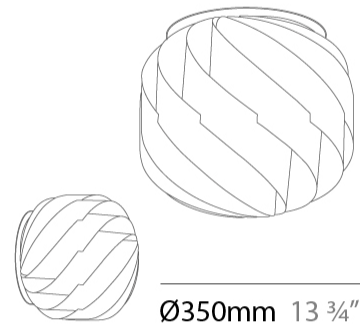

PROJECT
TYPE
SPECIFIER
QUANTITY
DATE

GLOBE SURFACE

D62019-

base number   Finish
Options

1. To build a product code in our configurator select the specify button on the base model # product page
2. To build a manual product code on this datasheet choose from the options listed below in blue font and add the suffix to the base model #

GENERAL

Series: Globe
Partner: Linea Zero
Division: Design
Installation: Surface
Product Type: Ceiling Surface
Mounting Location: Ceiling

PHYSICAL

Shape: Round
Diameter (mm): 250
Diameter (in): 9 ¹³/₁₆
Height (mm): 240
Height (in): 9 ⁷/₁₆
Diffuser: Polilux™ Shade - See Finish Options
Fixture Finish: WHI / BLK / SIL / NGD / COP / PKM
Fixture Material: Polilux™/ Metal holder
Primary Material: Non-Static Polilux

ELECTRICAL

Number of Lamps: 1
Lamp Type: LED Retrofit
Bulb Included: Bulb Not Included
Max. Wattage Per Lamp (W): 7
Lamp Base: E26
Input Voltage (V): 120
Upon Request: 277Vac / GU24

LED

OPTICAL

RATINGS AND CERTIFICATIONS

Certified By: Certified for North American Standards
IP rating: IP20