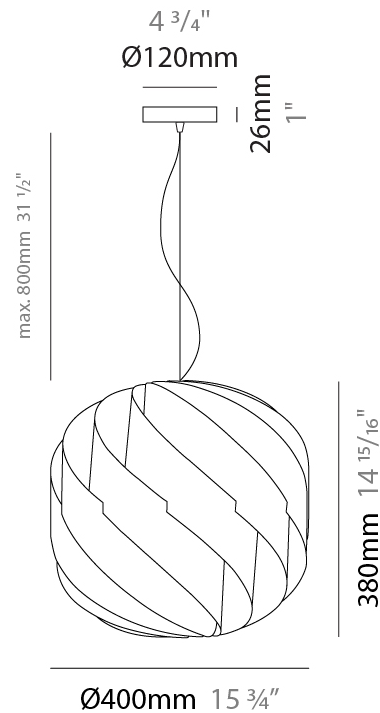

PROJECT	
TYPE	
SPECIFIER	
QUANTITY	
DATE	

GLOBE SUSPENSION

D61022- : D61022-SIL

base number

1. To build a product code in our configurator select the specify button on the base model # product page
2. To build a manual product code on this datasheet choose from the options listed below in blue font and add the suffix to the base model #

GENERAL

Series: Globe
Partner: Linea Zero
Division: Design
Installation: Suspension
Product Type: Pendant
Mounting Location: Ceiling

PHYSICAL

Shape: Round
Diameter (mm): 400
Diameter (in): 15 3/4
Height (mm): 380
Height (in): 14 15/16
Max. Overall Height (mm): 1180
Max. Overall Height (in): 46 7/16
Weight (kg): 1.6
Weight (lbs): 3.499
Diffuser: Silver Polilux™ Shade
Fixture Material: Polilux™/ Metal holder
Primary Material: Non-Static Polilux
Cable Details: 800mm / 31 1/2" Transparent Cable & Wire

ELECTRICAL

Number of Lamps: 1
Lamp Type: LED Retrofit
Bulb Included: Bulb Not Included
Total Output Wattage (W): 7
Max. Wattage Per Lamp (W): 7
Lamp Base: E26
Input Voltage (V): 120

LED

OPTICAL

RATINGS AND CERTIFICATIONS

Certified By: CSA Certified to UL and CSA Standards
IP rating: IP20