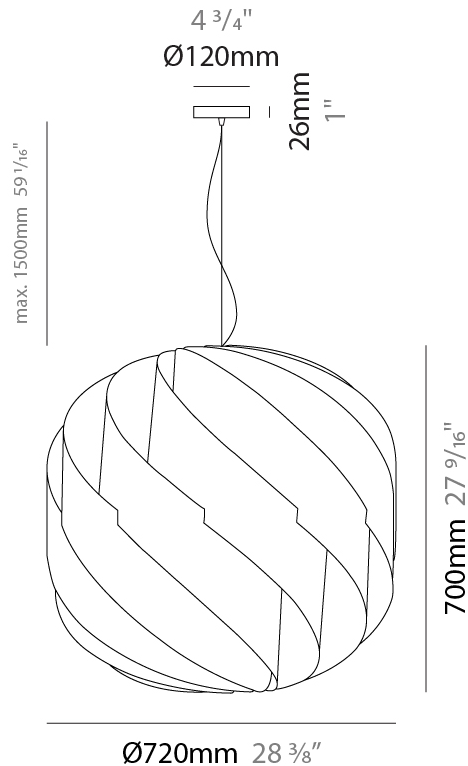

PROJECT	_____
TYPE	_____
SPECIFIER	_____
QUANTITY	_____
DATE	_____

GLOBE SUSPENSION

D61020-

base number   Finish
Options

1. To build a product code in our configurator select the specify button on the base model # product page
2. To build a manual product code on this datasheet choose from the options listed below in blue font and add the suffix to the base model #

GENERAL

Series: Globe _____
Partner: Linea Zero _____
Division: Design _____
Installation: Suspension _____
Product Type: Pendant _____
Mounting Location: Ceiling _____

PHYSICAL

Shape: Round _____
Diameter (mm): 720 _____
Diameter (in): 28 ³/₈ _____
Height (mm): 700 _____
Height (in): 27 ⁹/₁₆ _____
Max. Overall Height (mm): 2200 _____
Max. Overall Height (in): 86 ⁵/₈ _____
Diffuser: Polilux™ Shade - See Finish Options _____
Fixture Finish: WHI / BLK / SIL / NGD / COP / PKM _____
Fixture Material: Polilux™/ Metal holder _____
Primary Material: Non-Static Polilux _____
Cable Details: 1500mm / 59 1/16" Transparent Cable & Wire _____

ELECTRICAL

Number of Lamps: 3 _____
Lamp Type: LED Retrofit _____
Bulb Included: Bulb Not Included _____
Max. Wattage Per Lamp (W): 7 _____
Lamp Base: E26 _____
Input Voltage (V): 120 _____
Upon Request: 277Vac / GU24 _____

LED

OPTICAL

RATINGS AND CERTIFICATIONS

Certified By: Certified for North American Standards _____
IP rating: IP20 _____