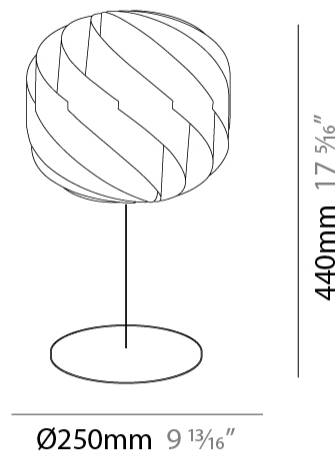

GLOBE PORTABLE

D64021-

base number   Finish
Options

1. To build a product code in our configurator select the specify button on the base model # product page
2. To build a manual product code on this datasheet choose from the options listed below in blue font and add the suffix to the base model #

GENERAL

Series: Globe
Partner: Linea Zero
Division: Design
Installation: Portable
Product Type: Table
Mounting Location: Table

PHYSICAL

Shape: Round
Diameter (mm): 250
Diameter (in): 9 ¹³/₁₆
Height (mm): 440
Height (in): 17 ⁵/₁₆
Diffuser: Polilux™ Shade - See Finish Options
Fixture Finish: WHI / BLK / SIL / NGD / COP / PKM
Fixture Material: Polilux™/ Metal holder
Primary Material: Non-Static Polilux
Upon Request: Bolt Down

ELECTRICAL

Number of Lamps: 1
Lamp Type: LED Retrofit
Bulb Included: Bulb Not Included
Max. Wattage Per Lamp (W): 7
Lamp Base: E26
Input Voltage (V): 120
Upon Request: 277Vac / GU24

LED

OPTICAL

RATINGS AND CERTIFICATIONS

Certified By: Certified for North American Standards
IP rating: IP20

PROJECT	_____
TYPE	_____
SPECIFIER	_____
QUANTITY	_____
DATE	_____