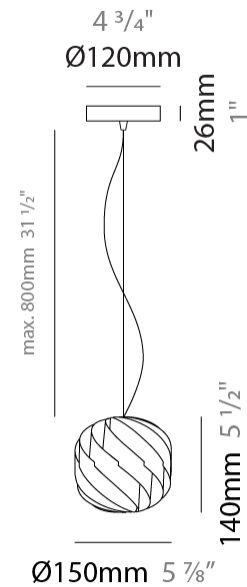

GLOBE SUSPENSION

D61025-

base number   Finish
Options

1. To build a product code in our configurator select the specify button on the base model # product page
2. To build a manual product code on this datasheet choose from the options listed below in blue font and add the suffix to the base model #

GENERAL

Series: Globe
Partner: Linea Zero
Division: Design
Installation: Suspension
Product Type: Pendant
Mounting Location: Ceiling

PHYSICAL

Shape: Round
Diameter (mm): 150
Diameter (in): 5 7/8
Height (mm): 140
Height (in): 5 1/2
Max. Overall Height (mm): 940
Max. Overall Height (in): 37
Diffuser: Polilux™ Shade - See Finish Options
Fixture Finish: WHI / BLK / SIL / NGD / COP / PKM
Fixture Material: Polilux™/ Metal holder
Primary Material: Non-Static Polilux
Cable Details: 800mm / 31 1/2" Transparent Cable & Wire

ELECTRICAL

Number of Lamps: 1
Lamp Type: LED Retrofit
Bulb Included: Bulb Not Included
Max. Wattage Per Lamp (W): 3
Lamp Base: E12
Input Voltage (V): 120

LED

OPTICAL

RATINGS AND CERTIFICATIONS

Certified By: Certified for North American Standards
IP rating: IP20

PROJECT	_____
TYPE	_____
SPECIFIER	_____
QUANTITY	_____
DATE	_____