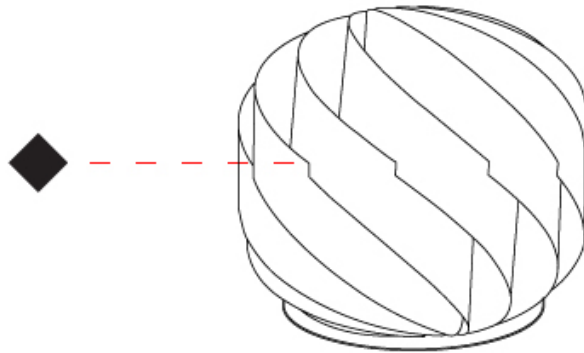

GLOBE PORTABLE

D64016-

PROJECT

TYPE

SPECIFIER

QUANTITY

DATE