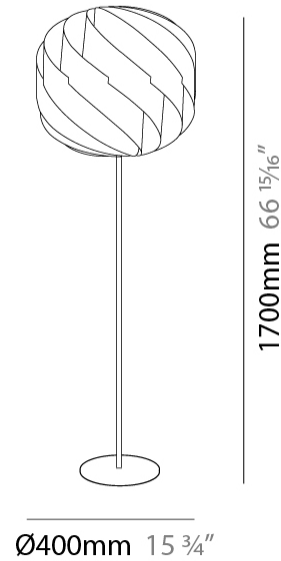

GLOBE PORTABLE

D64022-

base number   Finish
Options

1. To build a product code in our configurator select the specify button on the base model # product page
2. To build a manual product code on this datasheet choose from the options listed below in blue font and add the suffix to the base model #

GENERAL

Series: Globe
Partner: Linea Zero
Division: Design
Installation: Portable
Product Type: Floor
Mounting Location: Floor

PHYSICAL

Shape: Round
Diameter (mm): 400
Diameter (in): 15 3/4
Height (mm): 1700
Height (in): 66 15/16
Diffuser: Polilux™ Shade - See Finish Options
Fixture Finish: WHI / BLK / SIL / NGD / COP / PKM
Fixture Material: Polilux™/ Metal holder
Primary Material: Non-Static Polilux
Upon Request: Bolt Down

ELECTRICAL

Number of Lamps: 1
Lamp Type: LED Retrofit
Bulb Included: Bulb Not Included
Max. Wattage Per Lamp (W): 7
Lamp Base: E26
Input Voltage (V): 120
Upon Request: 277Vac / GU24

LED

OPTICAL

RATINGS AND CERTIFICATIONS

Certified By: Certified for North American Standards
IP rating: IP20

PROJECT
TYPE
SPECIFIER
QUANTITY
DATE