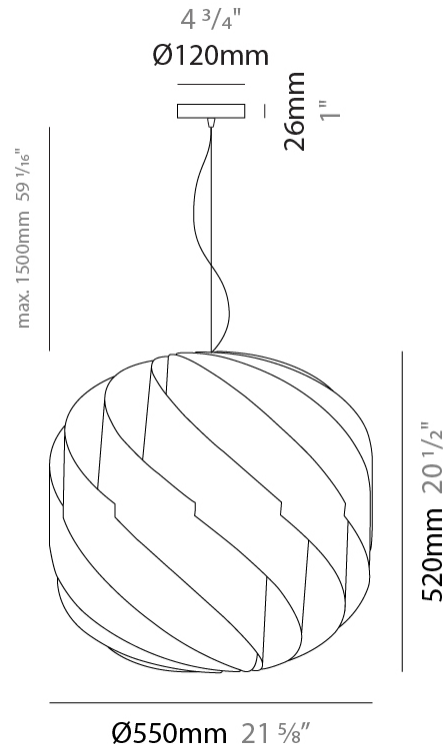

GLOBE SUSPENSION

D61021-

base number Finish
Options

1. To build a product code in our configurator select the specify button on the base model # product page
2. To build a manual product code on this datasheet choose from the options listed below in blue font and add the suffix to the base model #

GENERAL

Series: Globe
Partner: Linea Zero
Division: Design
Installation: Suspension
Product Type: Pendant
Mounting Location: Ceiling

PHYSICAL

Shape: Round
Diameter (mm): 550
Diameter (in): 21 5/8
Height (mm): 520
Height (in): 20 1/2
Max. Overall Height (mm): 2020
Max. Overall Height (in): 79 1/2
Diffuser: Polilux™ Shade - See Finish Options
Fixture Finish: WHI / BLK / SIL / NGD / COP / PKM
Fixture Material: Polilux™/ Metal holder
Primary Material: Non-Static Polilux
Cable Details: 1500mm / 59 1/16" Transparent Cable & Wire

ELECTRICAL

Number of Lamps: 2
Lamp Type: LED Retrofit
Bulb Included: Bulb Not Included
Max. Wattage Per Lamp (W): 7
Lamp Base: E26
Input Voltage (V): 120
Upon Request: 277Vac / GU24

LED

OPTICAL

RATINGS AND CERTIFICATIONS

Certified By: Certified for North American Standards
IP rating: IP20

PROJECT
TYPE
SPECIFIER
QUANTITY
DATE