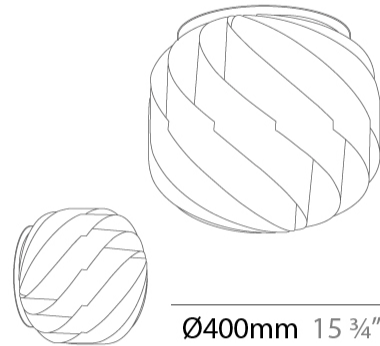

PROJECT
TYPE
SPECIFIER
QUANTITY
DATE

GLOBE SURFACE

D62017-

base number   Finish
Options

1. To build a product code in our configurator select the specify button on the base model # product page
2. To build a manual product code on this datasheet choose from the options listed below in blue font and add the suffix to the base model #

GENERAL

Series: Globe
Partner: Linea Zero
Division: Design
Installation: Surface
Product Type: Ceiling Surface
Mounting Location: Ceiling

PHYSICAL

Shape: Round
Diameter (mm): 400
Diameter (in): 15 3/4
Height (mm): 390
Height (in): 15 3/8
Diffuser: Polilux™ Shade - See Finish Options
Fixture Finish: WHI / BLK / SIL / NGD / COP / PKM
Fixture Material: Polilux™/ Metal holder
Primary Material: Non-Static Polilux

ELECTRICAL

Number of Lamps: 1
Lamp Type: LED Retrofit
Bulb Included: Bulb Not Included
Max. Wattage Per Lamp (W): 7
Lamp Base: E26
Input Voltage (V): 120
Upon Request: 277Vac / GU24

LED

OPTICAL

RATINGS AND CERTIFICATIONS

Certified By: Certified for North American Standards
IP rating: IP20