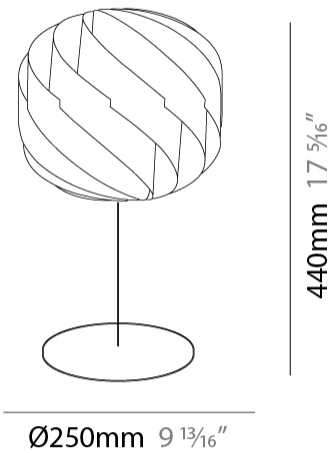

GLOBE PORTABLE

D64021-

base number   Finish
Options

1. To build a product code in our configurator select the specify button on the base model # product page
2. To build a manual product code on this datasheet choose from the options listed below in blue font and add the suffix to the base model #

GENERAL

Series: Globe
Partner: Linea Zero
Division: Design
Installation: Portable
Product Type: Table
Mounting Location: Table

PHYSICAL

Shape: Round
Diameter (mm): 250
Diameter (in): 9 13/16
Height (mm): 440
Height (in): 17 5/16
Diffuser: Polilux™ Shade - See Finish Options
Fixture Finish: WHI / BLK / SIL / NGD / COP / PKM
Fixture Material: Polilux™/ Metal holder
Primary Material: Non-Static Polilux
Upon Request: Bolt Down

ELECTRICAL

Number of Lamps: 1
Lamp Type: LED Retrofit
Bulb Included: Bulb Not Included
Max. Wattage Per Lamp (W): 7
Lamp Base: E26
Input Voltage (V): 120
Upon Request: 277Vac / GU24

LED

OPTICAL

RATINGS AND CERTIFICATIONS

Certified By: Certified for North American Standards
IP rating: IP20

PROJECT	_____
TYPE	_____
SPECIFIER	_____
QUANTITY	_____
DATE	_____