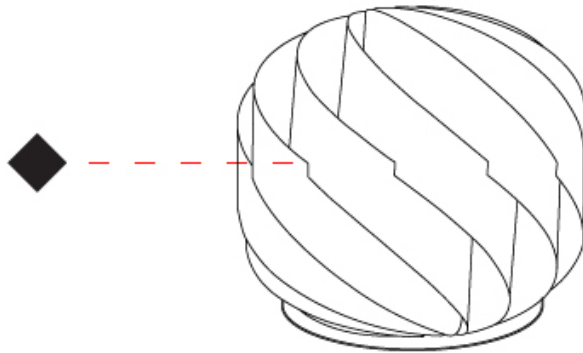

GLOBE PORTABLE

D64017-

PROJECT

TYPE

SPECIFIER

QUANTITY

DATE