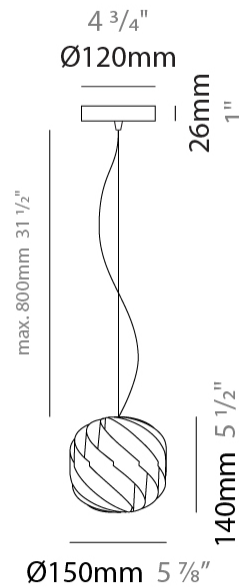

PROJECT	_____
TYPE	_____
SPECIFIER	_____
QUANTITY	_____
DATE	_____

GLOBE SUSPENSION

D61025-

base number   Finish
Options

1. To build a product code in our configurator select the specify button on the base model # product page
2. To build a manual product code on this datasheet choose from the options listed below in blue font and add the suffix to the base model #

GENERAL

Series: Globe _____
Partner: Linea Zero _____
Division: Design _____
Installation: Suspension _____
Product Type: Pendant _____
Mounting Location: Ceiling _____

PHYSICAL

Shape: Round _____
Diameter (mm): 150 _____
Diameter (in): 5 7/8 _____
Height (mm): 140 _____
Height (in): 5 1/2 _____
Max. Overall Height (mm): 940 _____
Max. Overall Height (in): 37 _____
Diffuser: Polilux™ Shade - See Finish Options _____
Fixture Finish: WHI / BLK / SIL / NGD / COP / PKM _____
Fixture Material: Polilux™/ Metal holder _____
Primary Material: Non-Static Polilux _____
Cable Details: 800mm / 31 1/2" Transparent Cable & Wire _____

ELECTRICAL

Number of Lamps: 1 _____
Lamp Type: LED Retrofit _____
Bulb Included: Bulb Not Included _____
Max. Wattage Per Lamp (W): 3 _____
Lamp Base: E12 _____
Input Voltage (V): 120 _____

LED

OPTICAL

RATINGS AND CERTIFICATIONS

Certified By: Certified for North American Standards _____
IP rating: IP20 _____