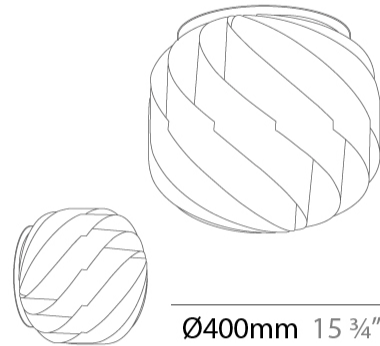

PROJECT	_____
TYPE	_____
SPECIFIER	_____
QUANTITY	_____
DATE	_____

GLOBE SURFACE

D62017-

base number   Finish
Options

1. To build a product code in our configurator select the specify button on the base model # product page
2. To build a manual product code on this datasheet choose from the options listed below in blue font and add the suffix to the base model #

GENERAL

Series: Globe
Partner: Linea Zero
Division: Design
Installation: Surface
Product Type: Ceiling Surface
Mounting Location: Ceiling

PHYSICAL

Shape: Round
Diameter (mm): 400
Diameter (in): 15 ¾
Height (mm): 390
Height (in): 15 ⅝
Diffuser: Polilux™ Shade - See Finish Options
Fixture Finish: WHI / BLK / SIL / NGD / COP / PKM
Fixture Material: Polilux™/ Metal holder
Primary Material: Non-Static Polilux

ELECTRICAL

Number of Lamps: 1
Lamp Type: LED Retrofit
Bulb Included: Bulb Not Included
Max. Wattage Per Lamp (W): 7
Lamp Base: E26
Input Voltage (V): 120
Upon Request: 277Vac / GU24

LED

OPTICAL

RATINGS AND CERTIFICATIONS

Certified By: Certified for North American Standards
IP rating: IP20