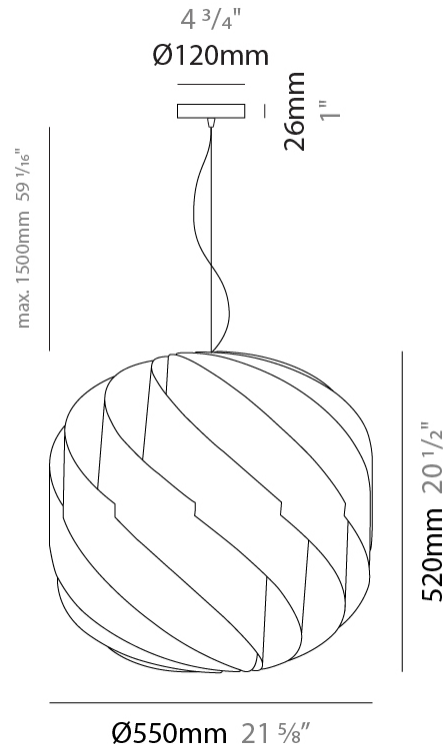

GLOBE SUSPENSION

D61021-

base number Finish
Options

PROJECT
TYPE
SPECIFIER
QUANTITY
DATE

1. To build a product code in our configurator select the specify button on the base model # product page
2. To build a manual product code on this datasheet choose from the options listed below in blue font and add the suffix to the base model #

GENERAL

Series: Globe
Partner: Linea Zero
Division: Design
Installation: Suspension
Product Type: Pendant
Mounting Location: Ceiling

PHYSICAL

Shape: Round
Diameter (mm): 550
Diameter (in): 21 5/8
Height (mm): 520
Height (in): 20 1/2
Max. Overall Height (mm): 2020
Max. Overall Height (in): 79 1/2
Diffuser: Polilux™ Shade - See Finish Options
Fixture Finish: WHI / BLK / SIL / NGD / COP / PKM
Fixture Material: Polilux™/ Metal holder
Primary Material: Non-Static Polilux
Cable Details: 1500mm / 59 1/16" Transparent Cable & Wire

ELECTRICAL

Number of Lamps: 2
Lamp Type: LED Retrofit
Bulb Included: Bulb Not Included
Max. Wattage Per Lamp (W): 7
Lamp Base: E26
Input Voltage (V): 120
Upon Request: 277Vac / GU24

LED

OPTICAL

RATINGS AND CERTIFICATIONS

Certified By: Certified for North American Standards
IP rating: IP20