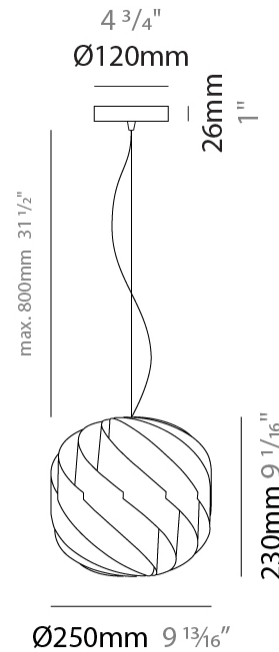

GLOBE SUSPENSION

D61024-

base number   Finish
Options

1. To build a product code in our configurator select the specify button on the base model # product page
2. To build a manual product code on this datasheet choose from the options listed below in blue font and add the suffix to the base model #

GENERAL

Series: Globe
Partner: Linea Zero
Division: Design
Installation: Suspension
Product Type: Pendant
Mounting Location: Ceiling

PHYSICAL

Shape: Round
Diameter (mm): 250
Diameter (in): 9 ¹³/₁₆
Height (mm): 230
Height (in): 9 ¹/₁₆
Max. Overall Height (mm): 1030
Max. Overall Height (in): 40 ⁹/₁₆
Diffuser: Polilux™ Shade - See Finish Options
[Fixture Finish: WHI / BLK / SIL / NGD / COP / PKM](#)
Fixture Material: Polilux™/ Metal holder
Primary Material: Non-Static Polilux
Cable Details: 800mm / 31 1/2" Transparent Cable & Wire

ELECTRICAL

Number of Lamps: 1
Lamp Type: LED Retrofit
Bulb Included: Bulb Not Included
Max. Wattage Per Lamp (W): 7
Lamp Base: E26
Input Voltage (V): 120
Upon Request: 277Vac / GU24

LED

OPTICAL

RATINGS AND CERTIFICATIONS

Certified By: Certified for North American Standards
IP rating: IP20

PROJECT	_____
TYPE	_____
SPECIFIER	_____
QUANTITY	_____
DATE	_____