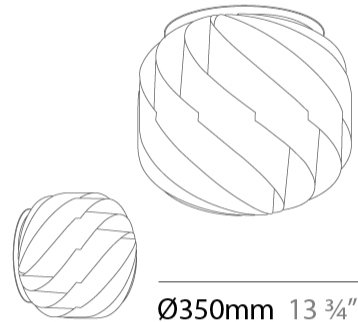

PROJECT
TYPE
SPECIFIER
QUANTITY
DATE

GLOBE SURFACE

D62019-

base number Finish
Options

1. To build a product code in our configurator select the specify button on the base model # product page
2. To build a manual product code on this datasheet choose from the options listed below in blue font and add the suffix to the base model #

GENERAL

Series: Globe
Partner: Linea Zero
Division: Design
Installation: Surface
Product Type: Ceiling Surface
Mounting Location: Ceiling

PHYSICAL

Shape: Round
Diameter (mm): 250
Diameter (in): 9 ¹³/₁₆
Height (mm): 240
Height (in): 9 ⁷/₁₆
Diffuser: Polilux™ Shade - See Finish Options
Fixture Finish: WHI / BLK / SIL / NGD / COP / PKM
Fixture Material: Polilux™/ Metal holder
Primary Material: Non-Static Polilux

ELECTRICAL

Number of Lamps: 1
Lamp Type: LED Retrofit
Bulb Included: Bulb Not Included
Max. Wattage Per Lamp (W): 7
Lamp Base: E26
Input Voltage (V): 120
Upon Request: 277Vac / GU24

LED

OPTICAL

RATINGS AND CERTIFICATIONS

Certified By: Certified for North American Standards
IP rating: IP20