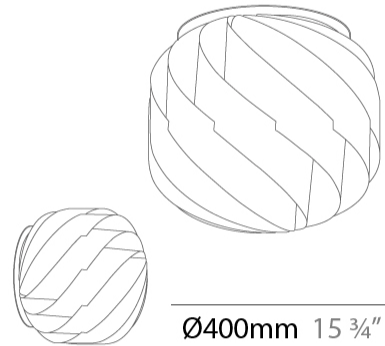

GLOBE SURFACE

D62017-

base number   Finish
Options

1. To build a product code in our configurator select the specify button on the base model # product page
2. To build a manual product code on this datasheet choose from the options listed below in blue font and add the suffix to the base model #

GENERAL

Series: Globe
Partner: Linea Zero
Division: Design
Installation: Surface
Product Type: Ceiling Surface
Mounting Location: Ceiling

PHYSICAL

Shape: Round
Diameter (mm): 400
Diameter (in): 15 3/4
Height (mm): 390
Height (in): 15 3/8
Diffuser: Polilux™ Shade - See Finish Options
Fixture Finish: WHI / BLK / SIL / NGD / COP / PKM
Fixture Material: Polilux™/ Metal holder
Primary Material: Non-Static Polilux

ELECTRICAL

Number of Lamps: 1
Lamp Type: LED Retrofit
Bulb Included: Bulb Not Included
Max. Wattage Per Lamp (W): 7
Lamp Base: E26
Input Voltage (V): 120
Upon Request: 277Vac / GU24

LED

OPTICAL

RATINGS AND CERTIFICATIONS

Certified By: Certified for North American Standards
IP rating: IP20

PROJECT	_____
TYPE	_____
SPECIFIER	_____
QUANTITY	_____
DATE	_____