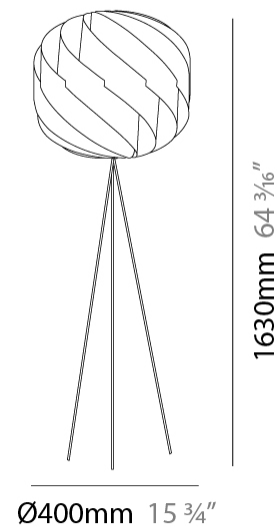

PROJECT	_____
TYPE	_____
SPECIFIER	_____
QUANTITY	_____
DATE	_____

GLOBE PORTABLE

D64019-

base number   Finish
Options

1. To build a product code in our configurator select the specify button on the base model # product page
2. To build a manual product code on this datasheet choose from the options listed below in blue font and add the suffix to the base model #

GENERAL

Series: Globe
Partner: Linea Zero
Division: Design
Installation: Portable
Product Type: Floor
Mounting Location: Floor

PHYSICAL

Shape: Round
Diameter (mm): 400
Diameter (in): 15 3/4
Height (mm): 1630
Height (in): 64 3/16
Diffuser: Polilux™ Shade - See Finish Options
Fixture Finish: WHI / BLK / SIL / NGD / COP / PKM
Holder Finish: White
Fixture Material: Polilux™/ Metal holder
Primary Material: Non-Static Polilux

ELECTRICAL

Number of Lamps: 1
Lamp Type: LED Retrofit
Bulb Included: Bulb Not Included
Max. Wattage Per Lamp (W): 7
Lamp Base: E26
Input Voltage (V): 120
Upon Request: 277Vac / GU24

LED

OPTICAL

RATINGS AND CERTIFICATIONS

Certified By: Certified for North American Standards
IP rating: IP20