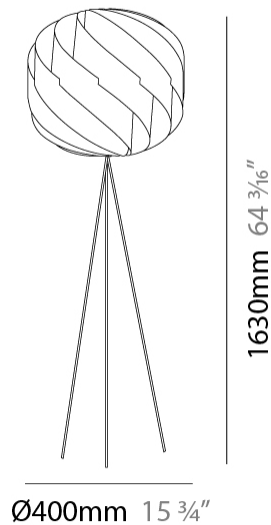

PROJECT
TYPE
SPECIFIER
QUANTITY
DATE

GLOBE PORTABLE

D64019-

base number   Finish
Options

1. To build a product code in our configurator select the specify button on the base model # product page
2. To build a manual product code on this datasheet choose from the options listed below in blue font and add the suffix to the base model #

GENERAL

Series: Globe
Partner: Linea Zero
Division: Design
Installation: Portable
Product Type: Floor
Mounting Location: Floor

PHYSICAL

Shape: Round
Diameter (mm): 400
Diameter (in): 15 3/4
Height (mm): 1630
Height (in): 64 3/16
Diffuser: Polilux™ Shade - See Finish Options
Fixture Finish: WHI / BLK / SIL / NGD / COP / PKM
Holder Finish: White
Fixture Material: Polilux™/ Metal holder
Primary Material: Non-Static Polilux

ELECTRICAL

Number of Lamps: 1
Lamp Type: LED Retrofit
Bulb Included: Bulb Not Included
Max. Wattage Per Lamp (W): 7
Lamp Base: E26
Input Voltage (V): 120
Upon Request: 277Vac / GU24

LED

OPTICAL

RATINGS AND CERTIFICATIONS

Certified By: Certified for North American Standards
IP rating: IP20