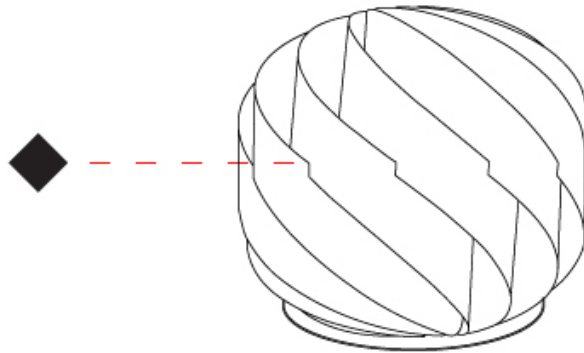

D64014-

PROJECT	_____
TYPE	_____
SPECIFIER	_____
QUANTITY	_____
DATE	_____