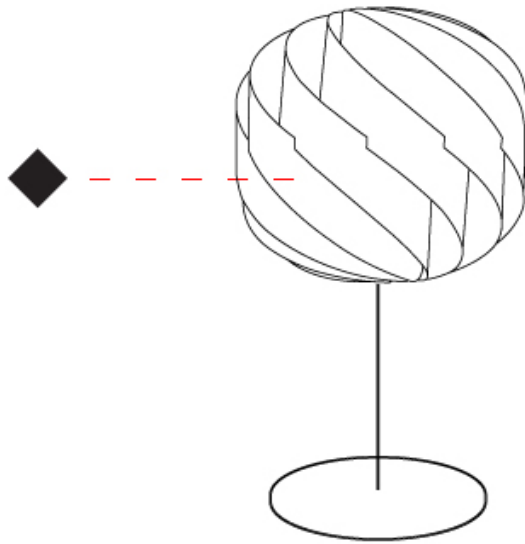

D64021-

PROJECT

TYPE

SPECIFIER

QUANTITY

DATE