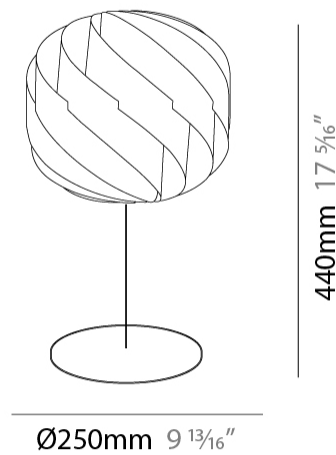

GLOBE PORTABLE

D64021-

base number   Finish
Options

1. To build a product code in our configurator select the specify button on the base model # product page
2. To build a manual product code on this datasheet choose from the options listed below in blue font and add the suffix to the base model #

GENERAL

Series: Globe
Brand: Linea Zero
Division: Design
Mounting Type: Portable
Mounting Location: Table
Subcategory: Table

PHYSICAL

Shape: Round
Diameter (mm): 250
Diameter (in): 9 13/16
Height (mm): 440
Height (in): 17 5/16
Light Distribution: Omnidirectional
Diffuser: Polilux™ Shade - See Finish Options
Fixture Finish: WHI / BLK / SIL / NGD / COP / PKM
Fixture Material: Polilux™/ Metal holder
Upon Request: Bolt Down

ELECTRICAL

Number of Lamps: 1
Lamp Type: LED Retrofit
Bulb Included: Bulb Not Included
Max. Wattage Per Lamp (W): 7
Lamp Base: E26
Input Voltage (V): 120
Upon Request: 277Vac / GU24

LED

OPTICAL

RATINGS AND CERTIFICATIONS

Certified By: Certified for North American Standards
IP rating: IP20

PROJECT	_____
TYPE	_____
SPECIFIER	_____
QUANTITY	_____
DATE	_____