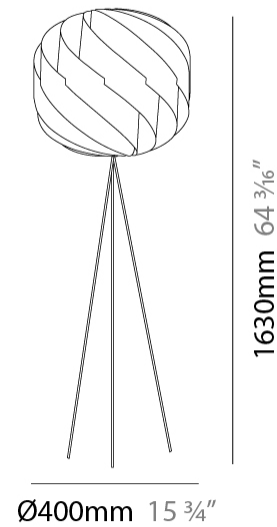

PROJECT
TYPE
SPECIFIER
QUANTITY
DATE

GLOBE PORTABLE

D64019-

base number   Finish
Options

1. To build a product code in our configurator select the specify button on the base model # product page
2. To build a manual product code on this datasheet choose from the options listed below in blue font and add the suffix to the base model #

GENERAL

Series: Globe
Brand: Linea Zero
Division: Design
Mounting Type: Portable
Mounting Location: Floor
Subcategory: Floor

PHYSICAL

Shape: Round
Diameter (mm): 400
Diameter (in): 15 3/4
Height (mm): 1630
Height (in): 64 3/16
Light Distribution: Omnidirectional
Diffuser: Polilux™ Shade - See Finish Options
Fixture Finish: WHI / BLK / SIL / NGD / COP / PKM
Holder Finish: White
Fixture Material: Polilux™/ Metal holder

ELECTRICAL

Number of Lamps: 1
Lamp Type: LED Retrofit
Bulb Included: Bulb Not Included
Max. Wattage Per Lamp (W): 7
Lamp Base: E26
Input Voltage (V): 120
Upon Request: 277Vac / GU24

LED

OPTICAL

RATINGS AND CERTIFICATIONS

Certified By: Certified for North American Standards
IP rating: IP20