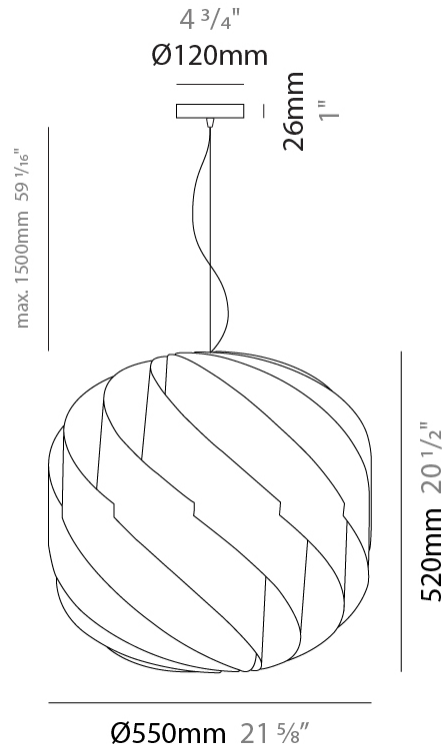

PROJECT	_____
TYPE	_____
SPECIFIER	_____
QUANTITY	_____
DATE	_____

GLOBE SUSPENSION

D61021-

base number   Finish
Options

1. To build a product code in our configurator select the specify button on the base model # product page
2. To build a manual product code on this datasheet choose from the options listed below in blue font and add the suffix to the base model #

GENERAL

Series: Globe _____
Brand: Linea Zero _____
Division: Design _____
Mounting Type: Suspension _____
Mounting Location: Ceiling _____
Subcategory: Pendant _____

PHYSICAL

Shape: Round _____
Diameter (mm): 550 _____
Diameter (in): 21 5/8 _____
Height (mm): 520 _____
Height (in): 20 1/2 _____
Max. Overall Height (mm): 2020 _____
Max. Overall Height (in): 79 1/2 _____
Light Distribution: Omnidirectional _____
Diffuser: Polilux™ Shade - See Finish Options _____
Fixture Finish: WHI / BLK / SIL / NGD / COP / PKM _____
Fixture Material: Polilux™/ Metal holder _____
Cable Details: 1,500mm / 59 1/16" Transparent Cable & Wire _____

ELECTRICAL

Number of Lamps: 2 _____
Lamp Type: LED Retrofit _____
Bulb Included: Bulb Not Included _____
Max. Wattage Per Lamp (W): 7 _____
Lamp Base: E26 _____
Input Voltage (V): 120 _____
Upon Request: 277Vac / GU24 _____

LED

OPTICAL

RATINGS AND CERTIFICATIONS

Certified By: Certified for North American Standards _____
IP rating: IP20 _____