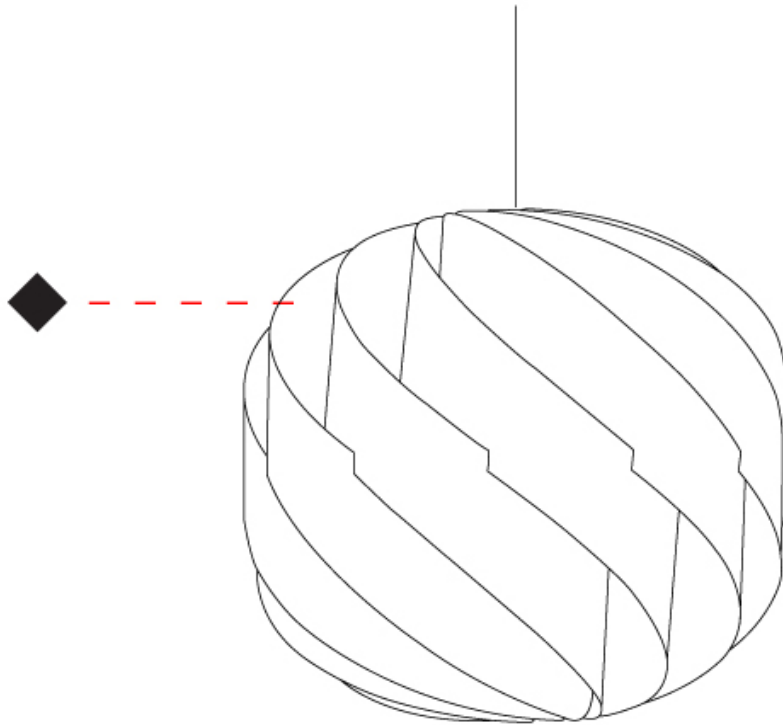

GLOBE SUSPENSION

D61021-

PROJECT

TYPE

SPECIFIER

QUANTITY

DATE

D