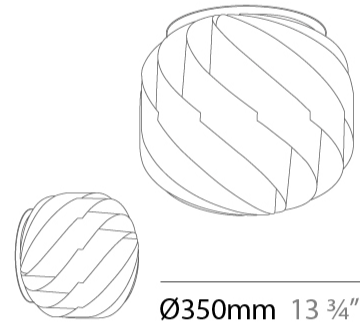

PROJECT	_____
TYPE	_____
SPECIFIER	_____
QUANTITY	_____
DATE	_____

GLOBE SURFACE

D62019-

base number   Finish
Options

1. To build a product code in our configurator select the specify button on the base model # product page
2. To build a manual product code on this datasheet choose from the options listed below in blue font and add the suffix to the base model #

GENERAL

Series: Globe
Brand: Linea Zero
Division: Design
Mounting Type: Surface
Mounting Location: Ceiling
Subcategory: Ambient

PHYSICAL

Shape: Round
Diameter (mm): 250
Diameter (in): 9 ¹³/₁₆
Height (mm): 240
Height (in): 9 ⁷/₁₆
Light Distribution: Omnidirectional
Diffuser: Polilux™ Shade - See Finish Options
[Fixture Finish: WHI / BLK / SIL / NGD / COP / PKM](#)
Fixture Material: Polilux™/ Metal holder

ELECTRICAL

Number of Lamps: 1
Lamp Type: LED Retrofit
Bulb Included: Bulb Not Included
Max. Wattage Per Lamp (W): 7
Lamp Base: E26
Input Voltage (V): 120
Upon Request: 277Vac / GU24

LED

OPTICAL

RATINGS AND CERTIFICATIONS

Certified By: Certified for North American Standards
IP rating: IP20