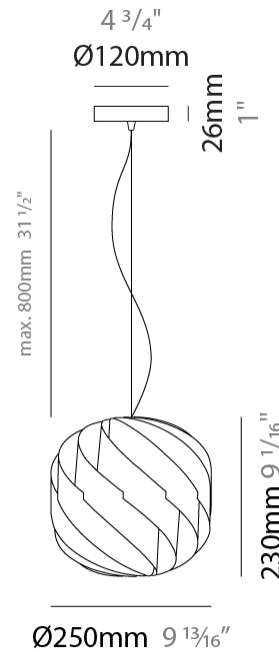

GLOBE SUSPENSION

D61024-

base number   Finish
Options

1. To build a product code in our configurator select the specify button on the base model # product page
2. To build a manual product code on this datasheet choose from the options listed below in blue font and add the suffix to the base model #

GENERAL

Series: Globe
Brand: Linea Zero
Division: Design
Mounting Type: Suspension
Mounting Location: Ceiling
Subcategory: Pendant

PHYSICAL

Shape: Round
Diameter (mm): 250
Diameter (in): 9 13/16
Height (mm): 230
Height (in): 9 1/16
Max. Overall Height (mm): 1030
Max. Overall Height (in): 40 9/16
Light Distribution: Omnidirectional
Diffuser: Polilux™ Shade - See Finish Options
Fixture Finish: WHI / BLK / SIL / NGD / COP / PKM
Fixture Material: Polilux™/ Metal holder
Cable Details: 800mm / 31 1/2" Transparent Cable & Wire

ELECTRICAL

Number of Lamps: 1
Lamp Type: LED Retrofit
Bulb Included: Bulb Not Included
Max. Wattage Per Lamp (W): 7
Lamp Base: E26
Input Voltage (V): 120
Upon Request: 277Vac / GU24

LED

OPTICAL

RATINGS AND CERTIFICATIONS

Certified By: Certified for North American Standards
IP rating: IP20

PROJECT
TYPE
SPECIFIER
QUANTITY
DATE