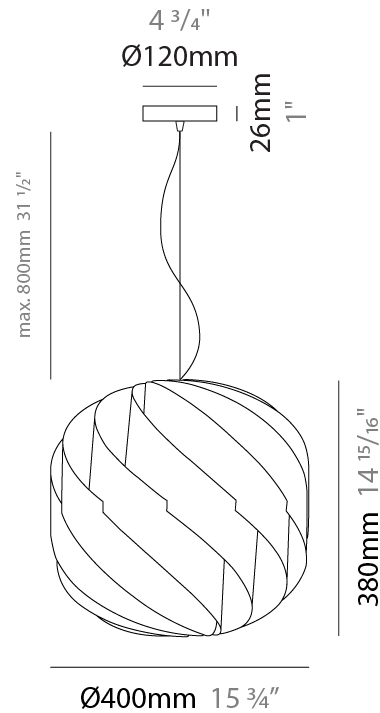

PROJECT	
TYPE	
SPECIFIER	
QUANTITY	
DATE	

GLOBE SUSPENSION

D61022-

base number   Finish
Options

1. To build a product code in our configurator select the specify button on the base model # product page
2. To build a manual product code on this datasheet choose from the options listed below in blue font and add the suffix to the base model #

GENERAL

Series: Globe
Brand: Linea Zero
Division: Design
Mounting Type: Suspension
Mounting Location: Ceiling
Subcategory: Pendant

PHYSICAL

Shape: Round
Diameter (mm): 400
Diameter (in): 15 3/4
Height (mm): 380
Height (in): 14 15/16
Max. Overall Height (mm): 1180
Max. Overall Height (in): 46 7/16
Light Distribution: Omnidirectional
Diffuser: Polilux™ Shade - See Finish Options
Fixture Finish: WHI / BLK / SIL / NGD / COP / PKM
Fixture Material: Polilux™/ Metal holder
Cable Details: 800mm / 31 1/2" Transparent Cable & Wire

ELECTRICAL

Number of Lamps: 1
Lamp Type: LED Retrofit
Bulb Included: Bulb Not Included
Max. Wattage Per Lamp (W): 7
Lamp Base: E26
Input Voltage (V): 120
Upon Request: 277Vac / GU24

LED

OPTICAL

RATINGS AND CERTIFICATIONS

Certified By: Certified for North American Standards
IP rating: IP20