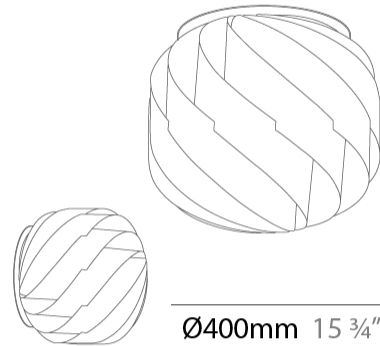

GLOBE SURFACE

D62017-

base number   Finish
Options

1. To build a product code in our configurator select the specify button on the base model # product page
2. To build a manual product code on this datasheet choose from the options listed below in blue font and add the suffix to the base model #

GENERAL

Series: Globe _____
Brand: Linea Zero _____
Division: Design _____
Mounting Type: Surface _____
Mounting Location: Ceiling _____
Subcategory: Ambient _____

PHYSICAL

Shape: Round _____
Diameter (mm): 400 _____
Diameter (in): 15 ¾ _____
Height (mm): 390 _____
Height (in): 15 ⅝ _____
Light Distribution: Omnidirectional _____
Diffuser: Polilux™ Shade - See Finish Options _____
[Fixture Finish: WHI / BLK / SIL / NGD / COP / PKM](#) _____
Fixture Material: Polilux™/ Metal holder _____

ELECTRICAL

Number of Lamps: 1 _____
Lamp Type: LED Retrofit _____
Bulb Included: Bulb Not Included _____
Max. Wattage Per Lamp (W): 7 _____
Lamp Base: E26 _____
Input Voltage (V): 120 _____
Upon Request: 277Vac / GU24 _____

LED

OPTICAL

RATINGS AND CERTIFICATIONS

Certified By: Certified for North American Standards _____
IP rating: IP20 _____