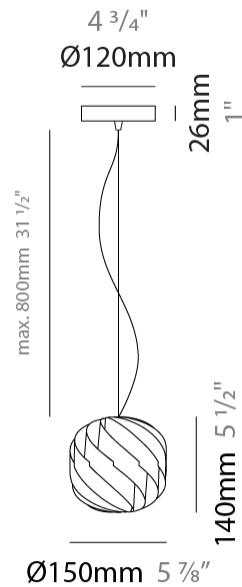

GLOBE SUSPENSION

D61025-

base number   Finish
Options

1. To build a product code in our configurator select the specify button on the base model # product page
2. To build a manual product code on this datasheet choose from the options listed below in blue font and add the suffix to the base model #

GENERAL

Series: Globe
Brand: Linea Zero
Division: Design
Mounting Type: Suspension
Mounting Location: Ceiling
Subcategory: Pendant

PHYSICAL

Shape: Round
Diameter (mm): 150
Diameter (in): 5 7/8
Height (mm): 140
Height (in): 5 1/2
Max. Overall Height (mm): 940
Max. Overall Height (in): 37
Light Distribution: Omnidirectional
Diffuser: Polilux™ Shade - See Finish Options
Fixture Finish: WHI / BLK / SIL / NGD / COP / PKM
Fixture Material: Polilux™/ Metal holder
Cable Details: 800mm / 31 1/2" Transparent Cable & Wire

ELECTRICAL

Number of Lamps: 1
Lamp Type: LED Retrofit
Bulb Included: Bulb Not Included
Max. Wattage Per Lamp (W): 3
Lamp Base: E12
Input Voltage (V): 120

LED

OPTICAL

RATINGS AND CERTIFICATIONS

Certified By: Certified for North American Standards
IP rating: IP20

PROJECT	_____
TYPE	_____
SPECIFIER	_____
QUANTITY	_____
DATE	_____