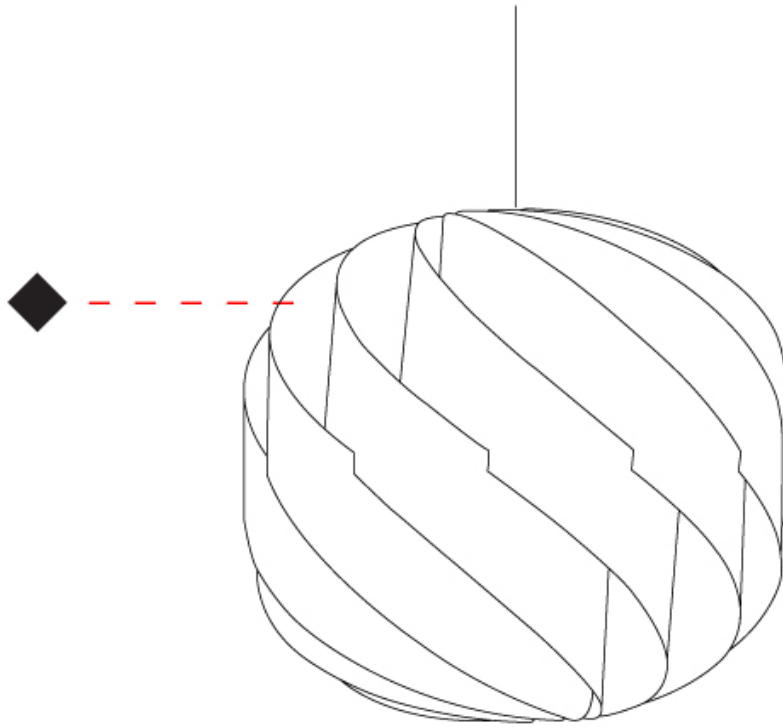

GLOBE SUSPENSION

D61021-

PROJECT

TYPE

SPECIFIER

QUANTITY

DATE