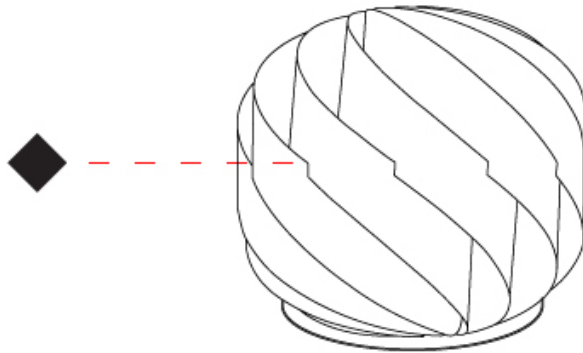

GLOBE PORTABLE

D64014-

PROJECT

TYPE

SPECIFIER

QUANTITY

DATE