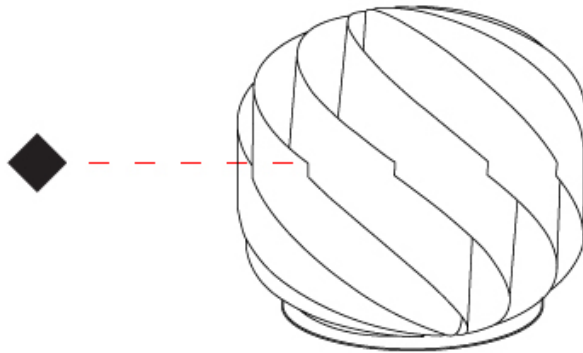

D64013-

PROJECT

TYPE

SPECIFIER

QUANTITY

DATE