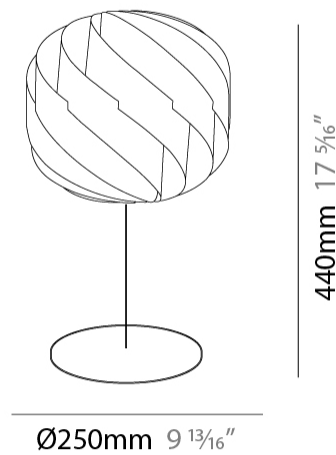

GLOBE PORTABLE

D64021-

base number   Finish
Options

1. To build a product code in our configurator select the specify button on the base model # product page
2. To build a manual product code on this datasheet choose from the options listed below in blue font and add the suffix to the base model #

GENERAL

Series: Globe
Brand: Linea Zero
Division: Design
Mounting Type: Portable
Mounting Location: Table
Subcategory: Table

PHYSICAL

Shape: Round
Diameter (mm): 250
Diameter (in): 9 13/16
Height (mm): 440
Height (in): 17 5/16
Light Distribution: Omnidirectional
Diffuser: Polilux™ Shade - See Finish Options
Fixture Finish: WHI / BLK / SIL / NGD / COP / PKM
Fixture Material: Polilux™/ Metal holder
Upon Request: Bolt Down

ELECTRICAL

Number of Lamps: 1
Lamp Type: LED Retrofit
Bulb Included: Bulb Not Included
Max. Wattage Per Lamp (W): 7
Lamp Base: E26
Input Voltage (V): 120
Upon Request: 277Vac / GU24

LED

OPTICAL

RATINGS AND CERTIFICATIONS

Certified By: Certified for North American Standards
IP rating: IP20

PROJECT
TYPE
SPECIFIER
QUANTITY
DATE