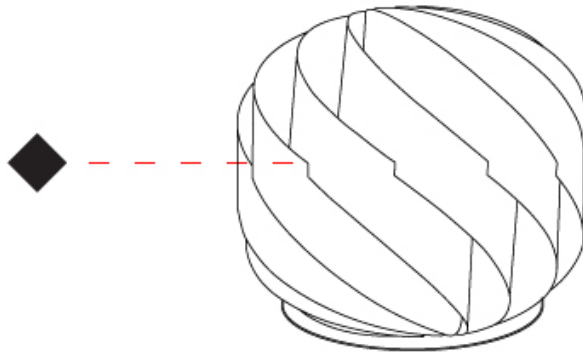

D64017-

PROJECT

TYPE

SPECIFIER

QUANTITY

DATE