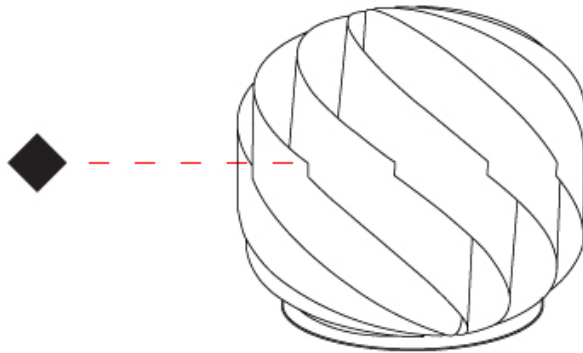

D64016-

PROJECT

TYPE

SPECIFIER

QUANTITY

DATE