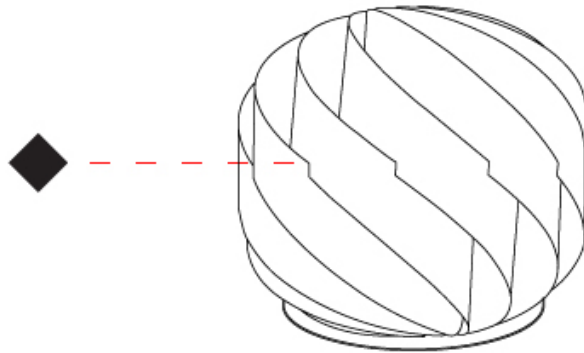

D64016-

PROJECT	_____
TYPE	_____
SPECIFIER	_____
QUANTITY	_____
DATE	_____