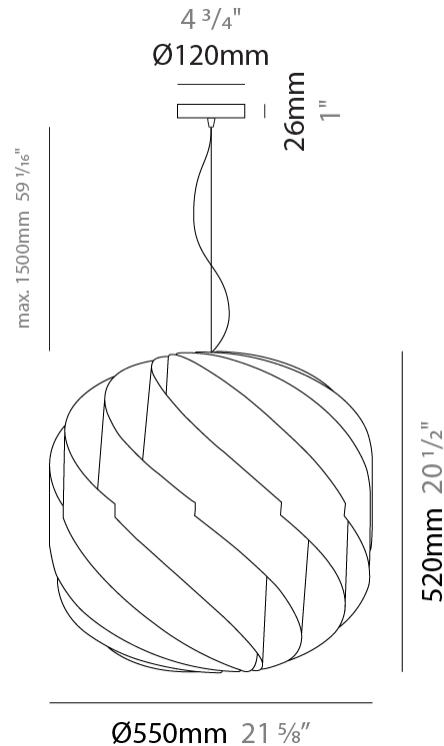

PROJECT
TYPE
SPECIFIER
QUANTITY
DATE

GLOBE SUSPENSION

D61021-

base number Finish
Options

1. To build a product code in our configurator select the specify button on the base model # product page
2. To build a manual product code on this datasheet choose from the options listed below in blue font and add the suffix to the base model #

GENERAL

Series: Globe
Brand: Linea Zero
Division: Design
Mounting Type: Suspension
Mounting Location: Ceiling
Subcategory: Pendant

PHYSICAL

Shape: Round
Diameter (mm): 550
Diameter (in): 21 5/8
Height (mm): 520
Height (in): 20 1/2
Max. Overall Height (mm): 2020
Max. Overall Height (in): 79 1/2
Light Distribution: Omnidirectional
Diffuser: Polilux™ Shade - See Finish Options
Fixture Finish: WHI / BLK / SIL / NGD / COP / PKM
Fixture Material: Polilux™/ Metal holder
Cable Details: 1,500mm / 59 1/16" Transparent Cable & Wire

ELECTRICAL

Number of Lamps: 2
Lamp Type: LED Retrofit
Bulb Included: Bulb Not Included
Max. Wattage Per Lamp (W): 7
Lamp Base: E26
Input Voltage (V): 120
Upon Request: 277Vac / GU24

LED

OPTICAL

RATINGS AND CERTIFICATIONS

Certified By: Certified for North American Standards
IP rating: IP20