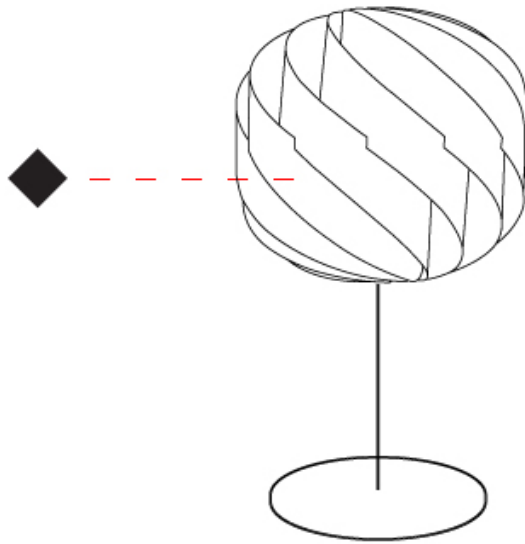

D64021-

PROJECT

TYPE

SPECIFIER

QUANTITY

DATE

D