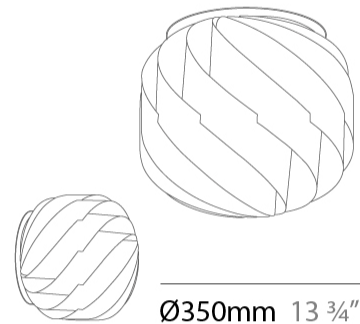

PROJECT
TYPE
SPECIFIER
QUANTITY
DATE

GLOBE SURFACE

D62019-

base number   Finish
Options

1. To build a product code in our configurator select the specify button on the base model # product page
2. To build a manual product code on this datasheet choose from the options listed below in blue font and add the suffix to the base model #

GENERAL

Series: Globe
Brand: Linea Zero
Division: Design
Mounting Type: Surface
Mounting Location: Ceiling
Subcategory: Ambient

PHYSICAL

Shape: Round
Diameter (mm): 250
Diameter (in): 9 ¹³/₁₆
Height (mm): 240
Height (in): 9 ⁷/₁₆
Light Distribution: Omnidirectional
Diffuser: Polilux™ Shade - See Finish Options
[Fixture Finish: WHI / BLK / SIL / NGD / COP / PKM](#)
Fixture Material: Polilux™/ Metal holder

ELECTRICAL

Number of Lamps: 1
Lamp Type: LED Retrofit
Bulb Included: Bulb Not Included
Max. Wattage Per Lamp (W): 7
Lamp Base: E26
Input Voltage (V): 120
Upon Request: 277Vac / GU24

LED

OPTICAL

RATINGS AND CERTIFICATIONS

Certified By: Certified for North American Standards
IP rating: IP20