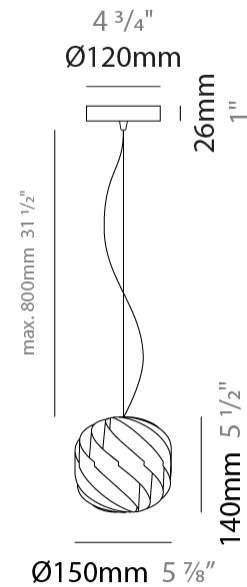

GLOBE SUSPENSION

D61025-

base number Finish
Options

1. To build a product code in our configurator select the specify button on the base model # product page
2. To build a manual product code on this datasheet choose from the options listed below in blue font and add the suffix to the base model #

GENERAL

Series: Globe
Brand: Linea Zero
Division: Design
Mounting Type: Suspension
Mounting Location: Ceiling
Subcategory: Pendant

PHYSICAL

Shape: Round
Diameter (mm): 150
Diameter (in): 5 7/8
Height (mm): 140
Height (in): 5 1/2
Max. Overall Height (mm): 940
Max. Overall Height (in): 37
Light Distribution: Omnidirectional
Diffuser: Polilux™ Shade - See Finish Options
Fixture Finish: WHI / BLK / SIL / NGD / COP / PKM
Fixture Material: Polilux™/ Metal holder
Cable Details: 800mm / 31 1/2" Transparent Cable & Wire

ELECTRICAL

Number of Lamps: 1
Lamp Type: LED Retrofit
Bulb Included: Bulb Not Included
Max. Wattage Per Lamp (W): 3
Lamp Base: E12
Input Voltage (V): 120

LED

OPTICAL

RATINGS AND CERTIFICATIONS

Certified By: Certified for North American Standards
IP rating: IP20

PROJECT
TYPE
SPECIFIER
QUANTITY
DATE