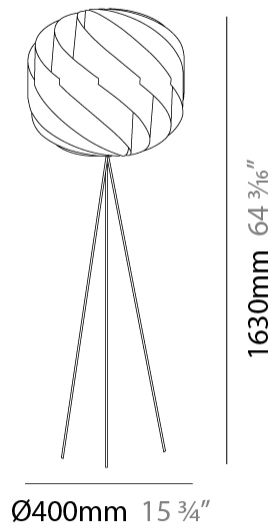

PROJECT
TYPE
SPECIFIER
QUANTITY
DATE

GLOBE PORTABLE

D64019-

base number   Finish
Options

1. To build a product code in our configurator select the specify button on the base model # product page
2. To build a manual product code on this datasheet choose from the options listed below in blue font and add the suffix to the base model #

GENERAL

Series: Globe
Brand: Linea Zero
Division: Design
Mounting Type: Portable
Mounting Location: Floor
Subcategory: Floor

PHYSICAL

Shape: Round
Diameter (mm): 400
Diameter (in): 15 3/4
Height (mm): 1630
Height (in): 64 3/16
Light Distribution: Omnidirectional
Diffuser: Polilux™ Shade - See Finish Options
Fixture Finish: WHI / BLK / SIL / NGD / COP / PKM
Holder Finish: White
Fixture Material: Polilux™/ Metal holder

ELECTRICAL

Number of Lamps: 1
Lamp Type: LED Retrofit
Bulb Included: Bulb Not Included
Max. Wattage Per Lamp (W): 7
Lamp Base: E26
Input Voltage (V): 120
Upon Request: 277Vac / GU24

LED

OPTICAL

RATINGS AND CERTIFICATIONS

Certified By: Certified for North American Standards
IP rating: IP20