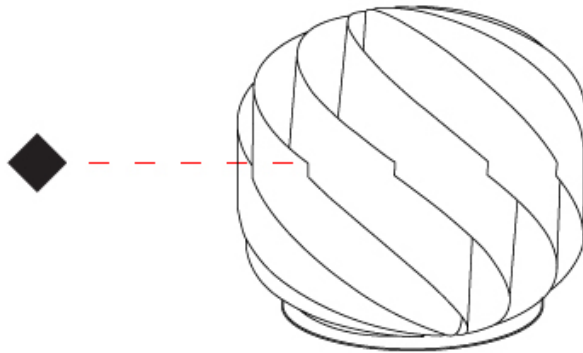

D64014-

PROJECT

TYPE

SPECIFIER

QUANTITY

DATE

D