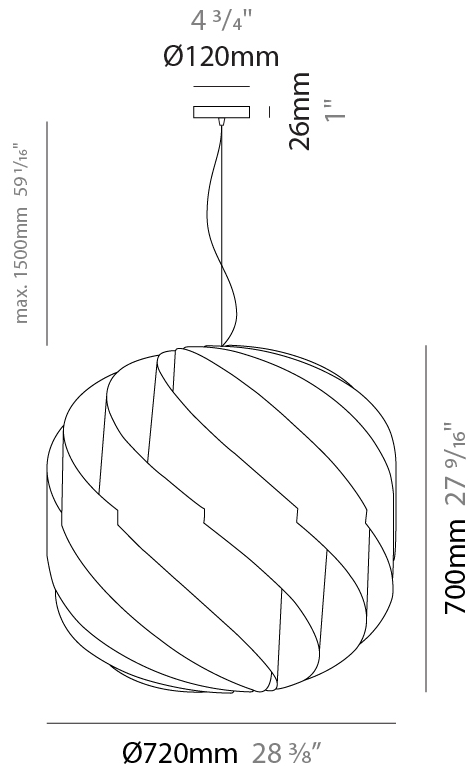

PROJECT	
TYPE	
SPECIFIER	
QUANTITY	
DATE	

GLOBE SUSPENSION

D61020-

base number   Finish
Options

1. To build a product code in our configurator select the specify button on the base model # product page
2. To build a manual product code on this datasheet choose from the options listed below in blue font and add the suffix to the base model #

GENERAL

Series: Globe
Brand: Linea Zero
Division: Design
Mounting Type: Suspension
Mounting Location: Ceiling
Subcategory: Pendant

PHYSICAL

Shape: Round
Diameter (mm): 720
Diameter (in): 28 3/8
Height (mm): 700
Height (in): 27 9/16
Max. Overall Height (mm): 2200
Max. Overall Height (in): 86 5/8
Light Distribution: Omnidirectional
Diffuser: Polilux™ Shade - See Finish Options
Fixture Finish: WHI / BLK / SIL / NGD / COP / PKM
Fixture Material: Polilux™/ Metal holder
Cable Details: 1,500mm / 59 1/16" Transparent Cable & Wire

ELECTRICAL

Number of Lamps: 3
Lamp Type: LED Retrofit
Bulb Included: Bulb Not Included
Max. Wattage Per Lamp (W): 7
Lamp Base: E26
Input Voltage (V): 120
Upon Request: 277Vac / GU24

LED

OPTICAL

RATINGS AND CERTIFICATIONS

Certified By: Certified for North American Standards
IP rating: IP20