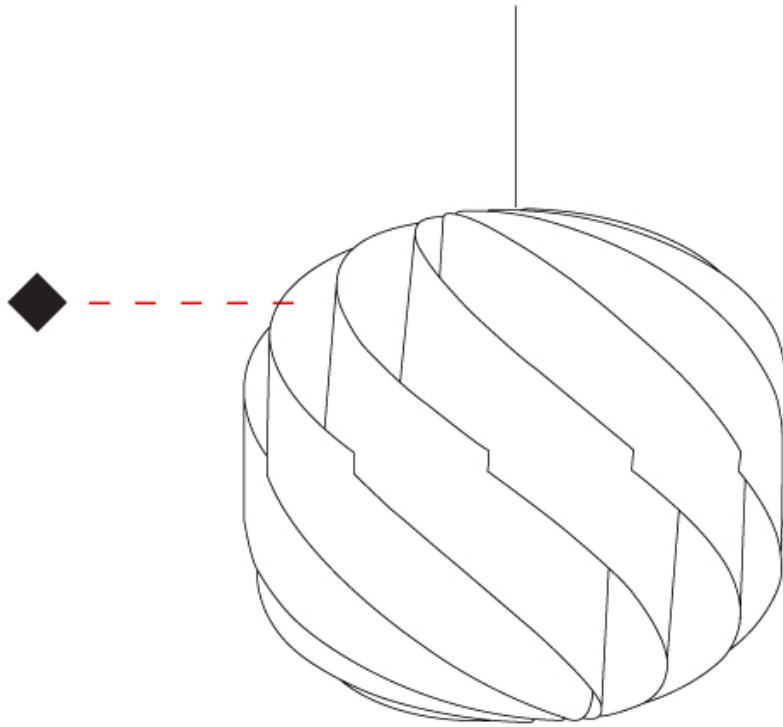

GLOBE SUSPENSION

D61020-

PROJECT

TYPE

SPECIFIER

QUANTITY

DATE