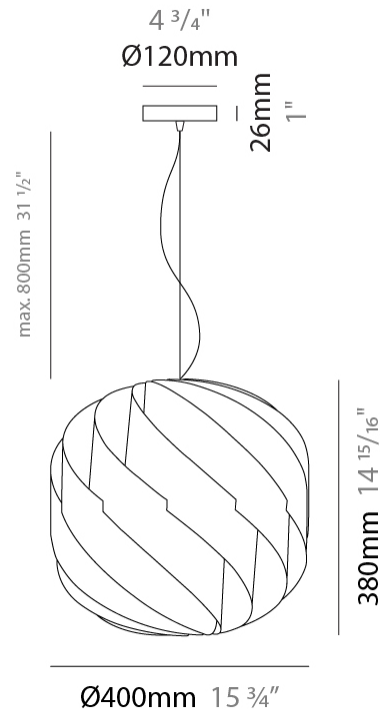

PROJECT	_____
TYPE	_____
SPECIFIER	_____
QUANTITY	_____
DATE	_____

GLOBE SUSPENSION

D61022-

base number   Finish
Options

1. To build a product code in our configurator select the specify button on the base model # product page
2. To build a manual product code on this datasheet choose from the options listed below in blue font and add the suffix to the base model #

GENERAL

Series: Globe _____
Brand: Linea Zero _____
Division: Design _____
Mounting Type: Suspension _____
Mounting Location: Ceiling _____
Subcategory: Pendant _____

PHYSICAL

Shape: Round _____
Diameter (mm): 400 _____
Diameter (in): 15 3/4 _____
Height (mm): 380 _____
Height (in): 14 15/16 _____
Max. Overall Height (mm): 1180 _____
Max. Overall Height (in): 46 7/16 _____
Light Distribution: Omnidirectional _____
Diffuser: Polilux™ Shade - See Finish Options _____
Fixture Finish: WHI / BLK / SIL / NGD / COP / PKM _____
Fixture Material: Polilux™/ Metal holder _____
Cable Details: 800mm / 31 1/2" Transparent Cable & Wire _____

ELECTRICAL

Number of Lamps: 1 _____
Lamp Type: LED Retrofit _____
Bulb Included: Bulb Not Included _____
Max. Wattage Per Lamp (W): 7 _____
Lamp Base: E26 _____
Input Voltage (V): 120 _____
Upon Request: 277Vac / GU24 _____

LED

OPTICAL

RATINGS AND CERTIFICATIONS

Certified By: Certified for North American Standards _____
IP rating: IP20 _____