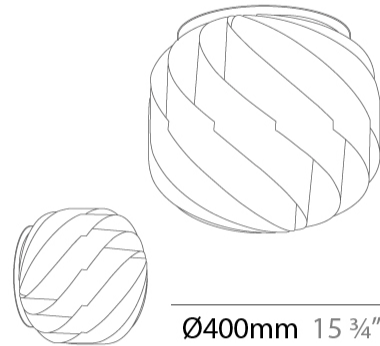

GLOBE SURFACE

D62017-

base number _____
Finish Options _____

1. To build a product code in our configurator select the specify button on the base model # product page
2. To build a manual product code on this datasheet choose from the options listed below in blue font and add the suffix to the base model #

GENERAL

Series: Globe _____
Brand: Linea Zero _____
Division: Design _____
Mounting Type: Surface _____
Mounting Location: Ceiling _____
Subcategory: Ambient _____

PHYSICAL

Shape: Round _____
Diameter (mm): 400 _____
Diameter (in): 15 3/4 _____
Height (mm): 390 _____
Height (in): 15 3/8 _____
Light Distribution: Omnidirectional _____
Diffuser: Polilux™ Shade - See Finish Options _____
Fixture Finish: WHI / BLK / SIL / NGD / COP / PKM _____
Fixture Material: Polilux™ / Metal holder _____

ELECTRICAL

Number of Lamps: 1 _____
Lamp Type: LED Retrofit _____
Bulb Included: Bulb Not Included _____
Max. Wattage Per Lamp (W): 7 _____
Lamp Base: E26 _____
Input Voltage (V): 120 _____
Upon Request: 277Vac / GU24 _____

LED

OPTICAL

RATINGS AND CERTIFICATIONS

Certified By: Certified for North American Standards _____
IP rating: IP20 _____