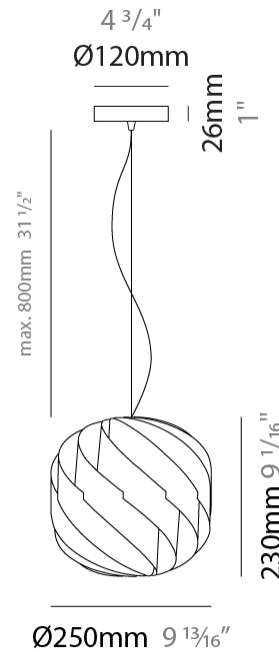

GLOBE SUSPENSION

D61024-

base number   Finish
Options

1. To build a product code in our configurator select the specify button on the base model # product page
2. To build a manual product code on this datasheet choose from the options listed below in blue font and add the suffix to the base model #

GENERAL

Series: Globe
Brand: Linea Zero
Division: Design
Mounting Type: Suspension
Mounting Location: Ceiling
Subcategory: Pendant

PHYSICAL

Shape: Round
Diameter (mm): 250
Diameter (in): 9 ¹³/₁₆
Height (mm): 230
Height (in): 9 ¹/₁₆
Max. Overall Height (mm): 1030
Max. Overall Height (in): 40 ⁹/₁₆
Light Distribution: Omnidirectional
Diffuser: Polilux™ Shade - See Finish Options
[Fixture Finish: WHI / BLK / SIL / NGD / COP / PKM](#)
Fixture Material: Polilux™/ Metal holder
Cable Details: 800mm / 31 1/2" Transparent Cable & Wire

ELECTRICAL

Number of Lamps: 1
Lamp Type: LED Retrofit
Bulb Included: Bulb Not Included
Max. Wattage Per Lamp (W): 7
Lamp Base: E26
Input Voltage (V): 120
Upon Request: 277Vac / GU24

LED

OPTICAL

RATINGS AND CERTIFICATIONS

Certified By: Certified for North American Standards
IP rating: IP20

PROJECT	_____
TYPE	_____
SPECIFIER	_____
QUANTITY	_____
DATE	_____