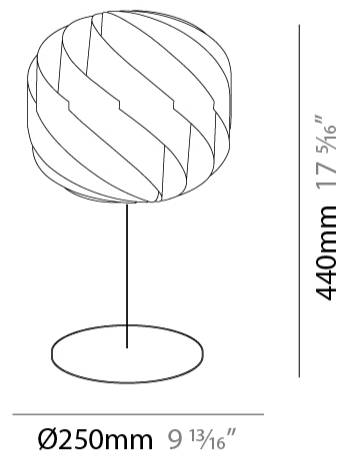

PROJECT
TYPE
SPECIFIER
QUANTITY
DATE

GLOBE PORTABLE

D64021-

base number   Finish
Options

1. To build a product code in our configurator select the specify button on the base model # product page
2. To build a manual product code on this datasheet choose from the options listed below in blue font and add the suffix to the base model #

GENERAL

Series: Globe
Brand: Linea Zero
Division: Design
Mounting Type: Portable
Mounting Location: Table
Subcategory: Table

PHYSICAL

Shape: Round
Diameter (mm): 250
Diameter (in): 9 ¹³/₁₆
Height (mm): 440
Height (in): 17 ⁵/₁₆
Light Distribution: Omnidirectional
Diffuser: Polilux™ Shade - See Finish Options
[Fixture Finish: WHI / BLK / SIL / NGD / COP / PKM](#)
Fixture Material: Polilux™/ Metal holder
Upon Request: Bolt Down

ELECTRICAL

Number of Lamps: 1
Lamp Type: LED Retrofit
Bulb Included: Bulb Not Included
Max. Wattage Per Lamp (W): 7
Lamp Base: E26
Input Voltage (V): 120
Upon Request: 277Vac / GU24

LED

OPTICAL

RATINGS AND CERTIFICATIONS

Certified By: Certified for North American Standards
IP rating: IP20