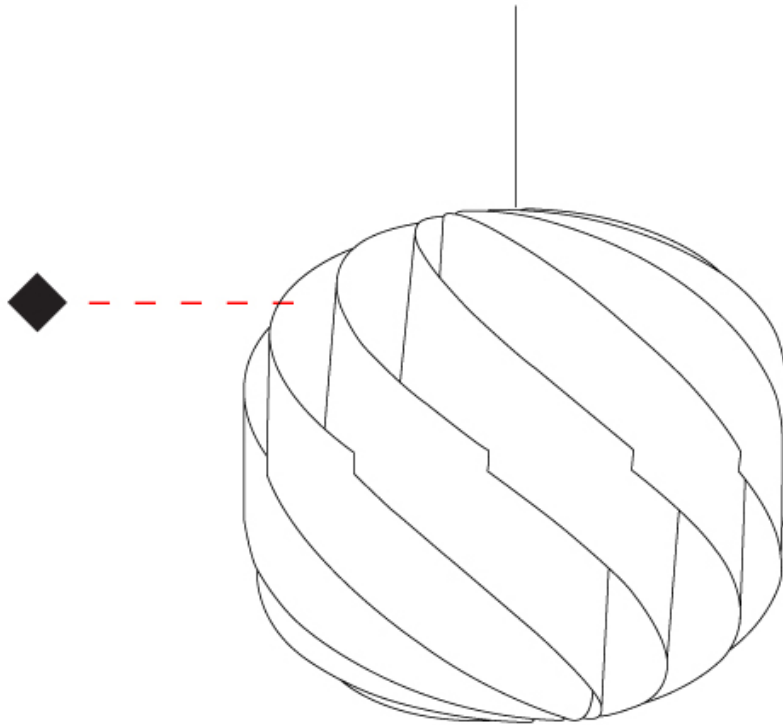

GLOBE SUSPENSION

D61024-

PROJECT

TYPE

SPECIFIER

QUANTITY

DATE

D