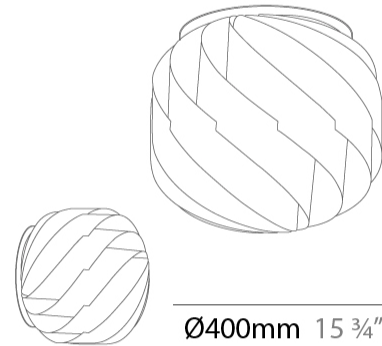

PROJECT	_____
TYPE	_____
SPECIFIER	_____
QUANTITY	_____
DATE	_____

GLOBE SURFACE

D62017-

base number   Finish
Options

1. To build a product code in our configurator select the specify button on the base model # product page
2. To build a manual product code on this datasheet choose from the options listed below in blue font and add the suffix to the base model #

GENERAL

Series: Globe
Brand: Linea Zero
Division: Design
Mounting Type: Surface
Mounting Location: Ceiling
Subcategory: Ambient

PHYSICAL

Shape: Round
Diameter (mm): 400
Diameter (in): 15 3/4
Height (mm): 390
Height (in): 15 3/8
Light Distribution: Omnidirectional
Diffuser: Polilux™ Shade - See Finish Options
Fixture Finish: WHI / BLK / SIL / NGD / COP / PKM
Fixture Material: Polilux™/ Metal holder

ELECTRICAL

Number of Lamps: 1
Lamp Type: LED Retrofit
Bulb Included: Bulb Not Included
Max. Wattage Per Lamp (W): 7
Lamp Base: E26
Input Voltage (V): 120
Upon Request: 277Vac / GU24

LED

OPTICAL

RATINGS AND CERTIFICATIONS

Certified By: Certified for North American Standards
IP rating: IP20