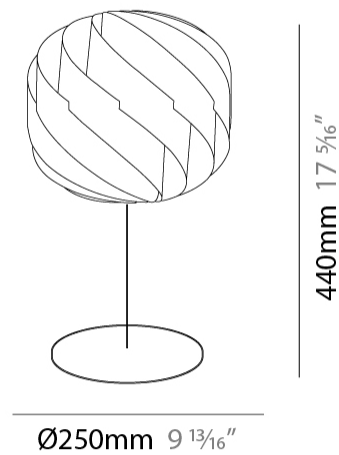

GLOBE PORTABLE

D64021-

base number   Finish
Options

1. To build a product code in our configurator select the specify button on the base model # product page
2. To build a manual product code on this datasheet choose from the options listed below in blue font and add the suffix to the base model #

GENERAL

Series: Globe
Brand: Linea Zero
Division: Design
Mounting Type: Portable
Mounting Location: Table
Subcategory: Table

PHYSICAL

Shape: Round
Diameter (mm): 250
Diameter (in): 9 ¹³/₁₆
Height (mm): 440
Height (in): 17 ⁵/₁₆
Light Distribution: Omnidirectional
Diffuser: Polilux™ Shade - See Finish Options
[Fixture Finish: WHI / BLK / SIL / NGD / COP / PKM](#)
Fixture Material: Polilux™/ Metal holder
Upon Request: Bolt Down

ELECTRICAL

Number of Lamps: 1
Lamp Type: LED Retrofit
Bulb Included: Bulb Not Included
Max. Wattage Per Lamp (W): 7
Lamp Base: E26
Input Voltage (V): 120
Upon Request: 277Vac / GU24

LED

OPTICAL

RATINGS AND CERTIFICATIONS

Certified By: Certified for North American Standards
IP rating: IP20

PROJECT
TYPE
SPECIFIER
QUANTITY
DATE