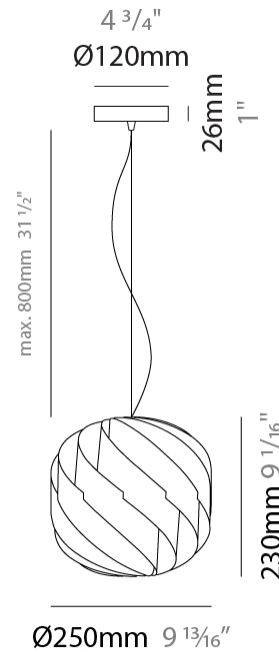

GLOBE SUSPENSION

D61024-

base number Finish
Options

1. To build a product code in our configurator select the specify button on the base model # product page
2. To build a manual product code on this datasheet choose from the options listed below in blue font and add the suffix to the base model #

GENERAL

Series: Globe
Brand: Linea Zero
Division: Design
Mounting Type: Suspension
Mounting Location: Ceiling
Subcategory: Pendant

PHYSICAL

Shape: Round
Diameter (mm): 250
Diameter (in): 9 ¹³/₁₆
Height (mm): 230
Height (in): 9 ¹/₁₆
Max. Overall Height (mm): 1030
Max. Overall Height (in): 40 ⁹/₁₆
Light Distribution: Omnidirectional
Diffuser: Polilux™ Shade - See Finish Options
Fixture Finish: WHI / BLK / SIL / NGD / COP / PKM
Fixture Material: Polilux™/ Metal holder
Cable Details: 800mm / 31 1/2" Transparent Cable & Wire

ELECTRICAL

Number of Lamps: 1
Lamp Type: LED Retrofit
Bulb Included: Bulb Not Included
Max. Wattage Per Lamp (W): 7
Lamp Base: E26
Input Voltage (V): 120
Upon Request: 277Vac / GU24

LED

OPTICAL

RATINGS AND CERTIFICATIONS

Certified By: Certified for North American Standards
IP rating: IP20

PROJECT
TYPE
SPECIFIER
QUANTITY
DATE