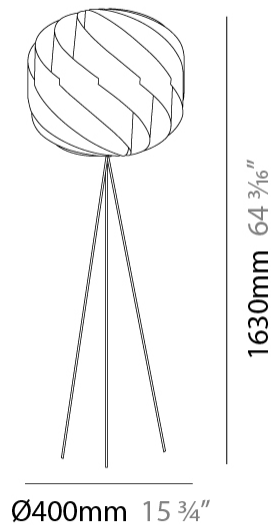

PROJECT
TYPE
SPECIFIER
QUANTITY
DATE

GLOBE PORTABLE

D64019-

base number   Finish
Options

1. To build a product code in our configurator select the specify button on the base model # product page
2. To build a manual product code on this datasheet choose from the options listed below in blue font and add the suffix to the base model #

GENERAL

Series: Globe
Brand: Linea Zero
Division: Design
Mounting Type: Portable
Mounting Location: Floor
Subcategory: Floor

PHYSICAL

Shape: Round
Diameter (mm): 400
Diameter (in): 15 3/4
Height (mm): 1630
Height (in): 64 3/16
Light Distribution: Omnidirectional
Diffuser: Polilux™ Shade - See Finish Options
Fixture Finish: WHI / BLK / SIL / NGD / COP / PKM
Holder Finish: White
Fixture Material: Polilux™/ Metal holder

ELECTRICAL

Number of Lamps: 1
Lamp Type: LED Retrofit
Bulb Included: Bulb Not Included
Max. Wattage Per Lamp (W): 7
Lamp Base: E26
Input Voltage (V): 120
Upon Request: 277Vac / GU24

LED

OPTICAL

RATINGS AND CERTIFICATIONS

Certified By: Certified for North American Standards
IP rating: IP20