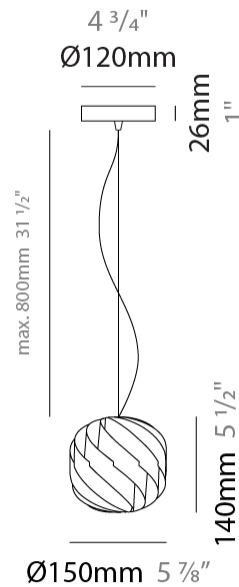

PROJECT
TYPE
SPECIFIER
QUANTITY
DATE

GLOBE SUSPENSION

D61025-

base number   Finish
Options

1. To build a product code in our configurator select the specify button on the base model # product page
2. To build a manual product code on this datasheet choose from the options listed below in blue font and add the suffix to the base model #

GENERAL

Series: Globe
Brand: Linea Zero
Division: Design
Mounting Type: Suspension
Mounting Location: Ceiling
Subcategory: Pendant

PHYSICAL

Shape: Round
Diameter (mm): 150
Diameter (in): 5 7/8
Height (mm): 140
Height (in): 5 1/2
Max. Overall Height (mm): 940
Max. Overall Height (in): 37
Light Distribution: Omnidirectional
Diffuser: Polilux™ Shade - See Finish Options
Fixture Finish: WHI / BLK / SIL / NGD / COP / PKM
Fixture Material: Polilux™/ Metal holder
Cable Details: 800mm / 31 1/2" Transparent Cable & Wire

ELECTRICAL

Number of Lamps: 1
Lamp Type: LED Retrofit
Bulb Included: Bulb Not Included
Max. Wattage Per Lamp (W): 3
Lamp Base: E12
Input Voltage (V): 120

LED

OPTICAL

RATINGS AND CERTIFICATIONS

Certified By: Certified for North American Standards
IP rating: IP20