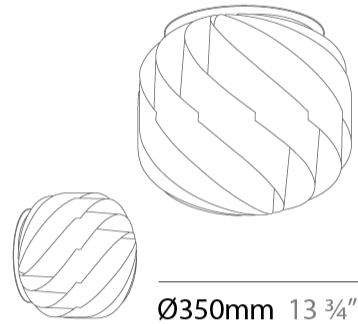

PROJECT	_____
TYPE	_____
SPECIFIER	_____
QUANTITY	_____
DATE	_____

GLOBE SURFACE

D62019-

base number   Finish
Options

1. To build a product code in our configurator select the specify button on the base model # product page
2. To build a manual product code on this datasheet choose from the options listed below in blue font and add the suffix to the base model #

GENERAL

Series: Globe
Brand: Linea Zero
Division: Design
Mounting Type: Surface
Mounting Location: Ceiling
Subcategory: Ambient

PHYSICAL

Shape: Round
Diameter (mm): 250
Diameter (in): 9 ¹³/₁₆
Height (mm): 240
Height (in): 9 ⁷/₁₆
Light Distribution: Omnidirectional
Diffuser: Polilux™ Shade - See Finish Options
Fixture Finish: WHI / BLK / SIL / NGD / COP / PKM
Fixture Material: Polilux™ / Metal holder

ELECTRICAL

Number of Lamps: 1
Lamp Type: LED Retrofit
Bulb Included: Bulb Not Included
Max. Wattage Per Lamp (W): 7
Lamp Base: E26
Input Voltage (V): 120
Upon Request: 277Vac / GU24

LED

OPTICAL

RATINGS AND CERTIFICATIONS

Certified By: Certified for North American Standards
IP rating: IP20