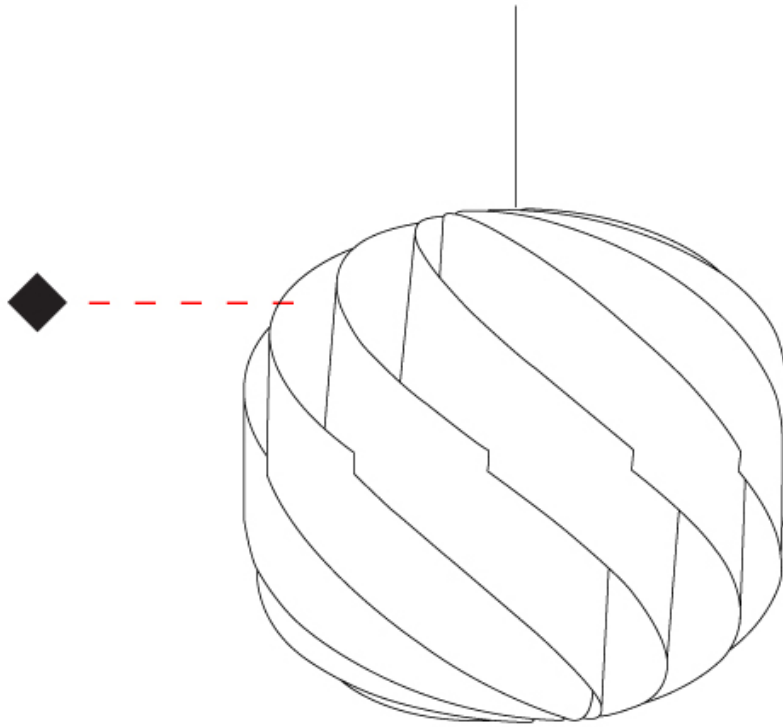

GLOBE SUSPENSION

D61025-

PROJECT

TYPE

SPECIFIER

QUANTITY

DATE