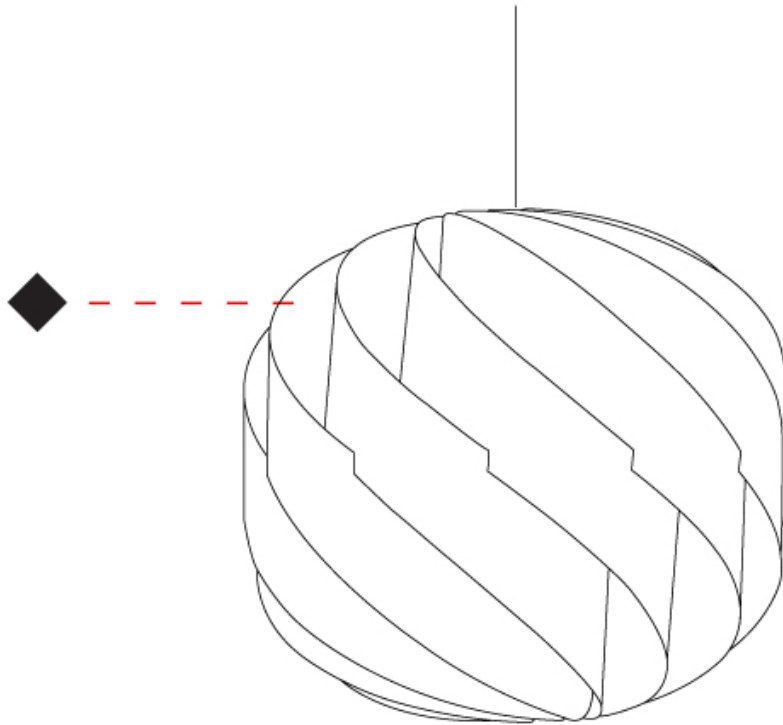

GLOBE SUSPENSION

D61022-

PROJECT

TYPE

SPECIFIER

QUANTITY

DATE