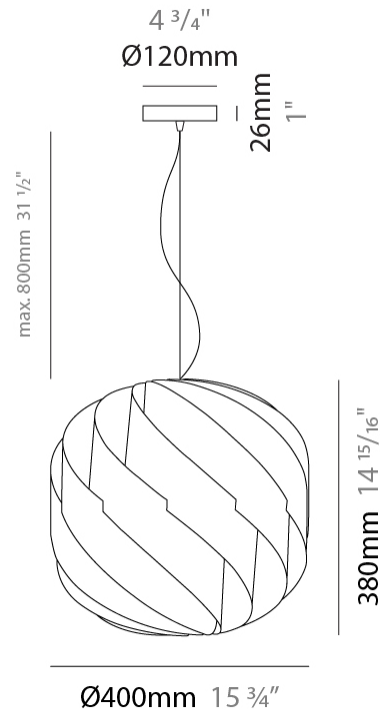

GLOBE SUSPENSION

D61022-

base number   Finish
Options

PROJECT	_____
TYPE	_____
SPECIFIER	_____
QUANTITY	_____
DATE	_____

1. To build a product code in our configurator select the specify button on the base model # product page
2. To build a manual product code on this datasheet choose from the options listed below in blue font and add the suffix to the base model #

GENERAL

Series: Globe
Brand: Linea Zero
Division: Design
Mounting Type: Suspension
Mounting Location: Ceiling
Subcategory: Pendant

PHYSICAL

Shape: Round
Diameter (mm): 400
Diameter (in): 15 3/4
Height (mm): 380
Height (in): 14 15/16
Max. Overall Height (mm): 1180
Max. Overall Height (in): 46 7/16
Light Distribution: Omnidirectional
Diffuser: Polilux™ Shade - See Finish Options
Fixture Finish: WHI / BLK / SIL / NGD / COP / PKM
Fixture Material: Polilux™/ Metal holder
Cable Details: 800mm / 31 1/2" Transparent Cable & Wire

ELECTRICAL

Number of Lamps: 1
Lamp Type: LED Retrofit
Bulb Included: Bulb Not Included
Max. Wattage Per Lamp (W): 7
Lamp Base: E26
Input Voltage (V): 120
Upon Request: 277Vac / GU24

LED

OPTICAL

RATINGS AND CERTIFICATIONS

Certified By: Certified for North American Standards
IP rating: IP20