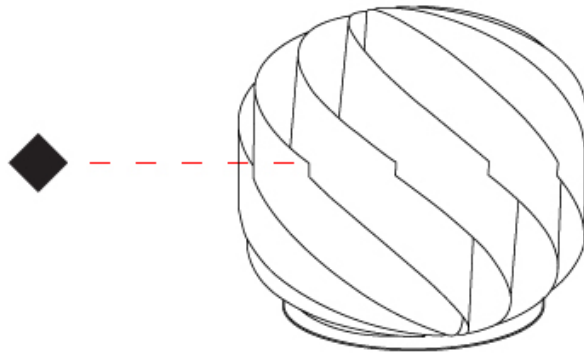

D64014-

PROJECT

TYPE

SPECIFIER

QUANTITY

DATE