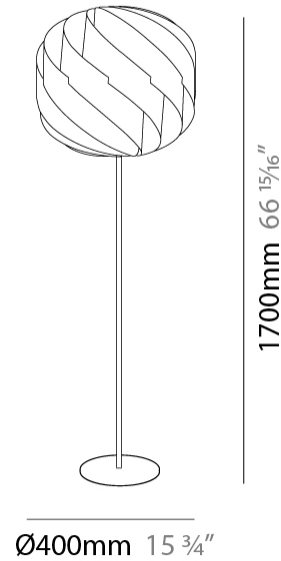

GLOBE PORTABLE

D64022-

base number   Finish
Options

1. To build a product code in our configurator select the specify button on the base model # product page
2. To build a manual product code on this datasheet choose from the options listed below in blue font and add the suffix to the base model #

GENERAL

Series: Globe
Brand: Linea Zero
Division: Design
Mounting Type: Portable
Mounting Location: Floor
Subcategory: Floor

PHYSICAL

Shape: Round
Diameter (mm): 400
Diameter (in): 15 3/4
Height (mm): 1700
Height (in): 66 15/16
Light Distribution: Omnidirectional
Diffuser: Polilux™ Shade - See Finish Options
Fixture Finish: WHI / BLK / SIL / NGD / COP / PKM
Fixture Material: Polilux™/ Metal holder
Upon Request: Bolt Down

ELECTRICAL

Number of Lamps: 1
Lamp Type: LED Retrofit
Bulb Included: Bulb Not Included
Max. Wattage Per Lamp (W): 7
Lamp Base: E26
Input Voltage (V): 120
Upon Request: 277Vac / GU24

LED

OPTICAL

RATINGS AND CERTIFICATIONS

Certified By: Certified for North American Standards
IP rating: IP20

PROJECT
TYPE
SPECIFIER
QUANTITY
DATE