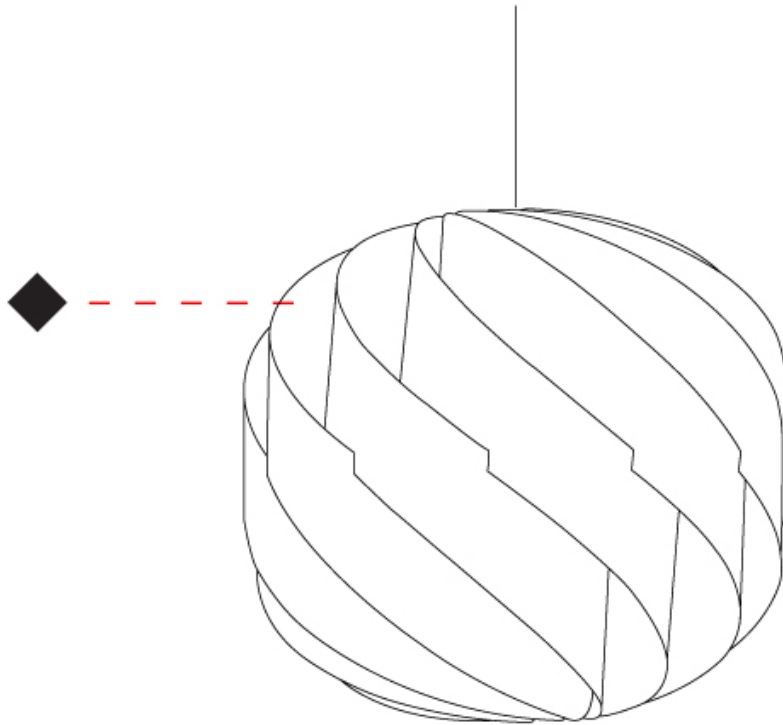

GLOBE SUSPENSION

D61025-

PROJECT

TYPE

SPECIFIER

QUANTITY

DATE

D