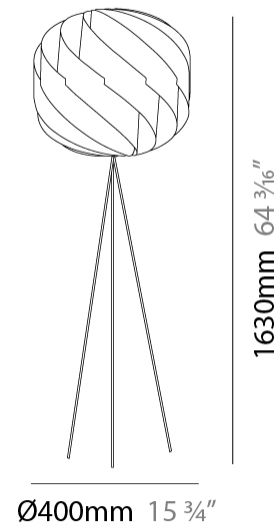

GLOBE PORTABLE

D64019-

base number   Finish
Options

PROJECT	_____
TYPE	_____
SPECIFIER	_____
QUANTITY	_____
DATE	_____

1. To build a product code in our configurator select the specify button on the base model # product page
2. To build a manual product code on this datasheet choose from the options listed below in blue font and add the suffix to the base model #

GENERAL

Series: Globe
Brand: Linea Zero
Division: Design
Mounting Type: Portable
Mounting Location: Floor
Subcategory: Floor

PHYSICAL

Shape: Round
Diameter (mm): 400
Diameter (in): 15 3/4
Height (mm): 1630
Height (in): 64 3/16
Light Distribution: Omnidirectional
Diffuser: Polilux™ Shade - See Finish Options
Fixture Finish: WHI / BLK / SIL / NGD / COP / PKM
Holder Finish: White
Fixture Material: Polilux™/ Metal holder

ELECTRICAL

Number of Lamps: 1
Lamp Type: LED Retrofit
Bulb Included: Bulb Not Included
Max. Wattage Per Lamp (W): 7
Lamp Base: E26
Input Voltage (V): 120
Upon Request: 277Vac / GU24

LED

OPTICAL

RATINGS AND CERTIFICATIONS

Certified By: Certified for North American Standards
IP rating: IP20