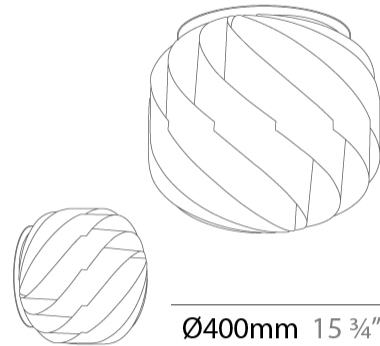

GLOBE SURFACE

D62017-

base number   Finish
Options

1. To build a product code in our configurator select the specify button on the base model # product page
2. To build a manual product code on this datasheet choose from the options listed below in blue font and add the suffix to the base model #

GENERAL

Series: Globe
Brand: Linea Zero
Division: Design
Mounting Type: Surface
Mounting Location: Ceiling
Subcategory: Ambient

PHYSICAL

Shape: Round
Diameter (mm): 400
Diameter (in): 15 3/4
Height (mm): 390
Height (in): 15 3/8
Light Distribution: Omnidirectional
Diffuser: Polilux™ Shade - See Finish Options
Fixture Finish: WHI / BLK / SIL / NGD / COP / PKM
Fixture Material: Polilux™ / Metal holder

ELECTRICAL

Number of Lamps: 1
Lamp Type: LED Retrofit
Bulb Included: Bulb Not Included
Max. Wattage Per Lamp (W): 7
Lamp Base: E26
Input Voltage (V): 120
Upon Request: 277Vac / GU24

LED

OPTICAL

RATINGS AND CERTIFICATIONS

Certified By: Certified for North American Standards
IP rating: IP20

PROJECT	_____
TYPE	_____
SPECIFIER	_____
QUANTITY	_____
DATE	_____