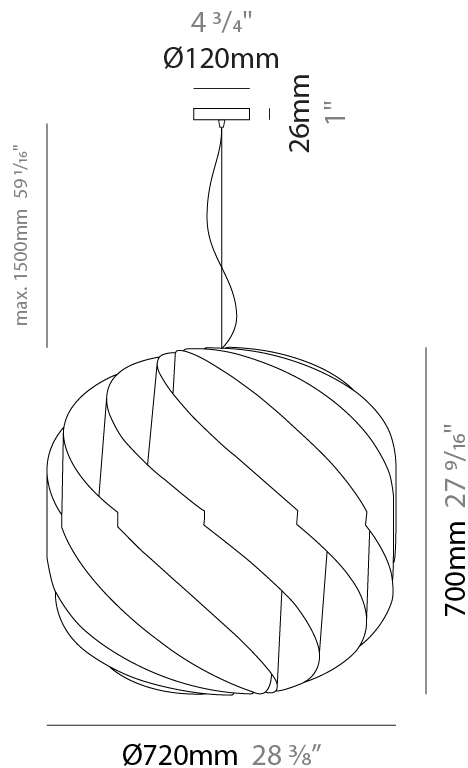

PROJECT	
TYPE	
SPECIFIER	
QUANTITY	
DATE	

GLOBE SUSPENSION

D61020-

base number   Finish
Options

1. To build a product code in our configurator select the specify button on the base model # product page
2. To build a manual product code on this datasheet choose from the options listed below in blue font and add the suffix to the base model #

GENERAL

Series: Globe
Brand: Linea Zero
Division: Design
Mounting Type: Suspension
Mounting Location: Ceiling
Subcategory: Pendant

PHYSICAL

Shape: Round
Diameter (mm): 720
Diameter (in): 28 3/8
Height (mm): 700
Height (in): 27 9/16
Max. Overall Height (mm): 2200
Max. Overall Height (in): 86 5/8
Light Distribution: Omnidirectional
Diffuser: Polilux™ Shade - See Finish Options
Fixture Finish: WHI / BLK / SIL / NGD / COP / PKM
Fixture Material: Polilux™/ Metal holder
Cable Details: 1,500mm / 59 1/16" Transparent Cable & Wire

ELECTRICAL

Number of Lamps: 3
Lamp Type: LED Retrofit
Bulb Included: Bulb Not Included
Max. Wattage Per Lamp (W): 7
Lamp Base: E26
Input Voltage (V): 120
Upon Request: 277Vac / GU24

LED

OPTICAL

RATINGS AND CERTIFICATIONS

Certified By: Certified for North American Standards
IP rating: IP20