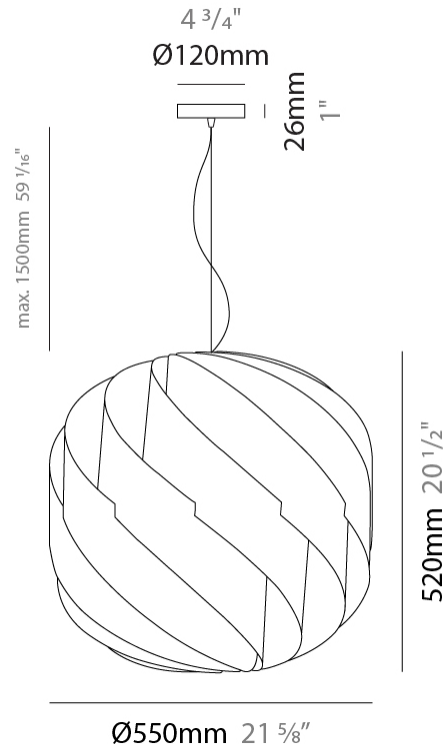

PROJECT	_____
TYPE	_____
SPECIFIER	_____
QUANTITY	_____
DATE	_____

GLOBE SUSPENSION

D61021-

base number   Finish
Options

1. To build a product code in our configurator select the specify button on the base model # product page
2. To build a manual product code on this datasheet choose from the options listed below in blue font and add the suffix to the base model #

GENERAL

Series: Globe
Brand: Linea Zero
Division: Design
Mounting Type: Suspension
Mounting Location: Ceiling
Subcategory: Pendant

PHYSICAL

Shape: Round
Diameter (mm): 550
Diameter (in): 21 5/8
Height (mm): 520
Height (in): 20 1/2
Max. Overall Height (mm): 2020
Max. Overall Height (in): 79 1/2
Light Distribution: Omnidirectional
Diffuser: Polilux™ Shade - See Finish Options
Fixture Finish: WHI / BLK / SIL / NGD / COP / PKM
Fixture Material: Polilux™/ Metal holder
Cable Details: 1,500mm / 59 1/16" Transparent Cable & Wire

ELECTRICAL

Number of Lamps: 2
Lamp Type: LED Retrofit
Bulb Included: Bulb Not Included
Max. Wattage Per Lamp (W): 7
Lamp Base: E26
Input Voltage (V): 120
Upon Request: 277Vac / GU24

LED

OPTICAL

RATINGS AND CERTIFICATIONS

Certified By: Certified for North American Standards
IP rating: IP20