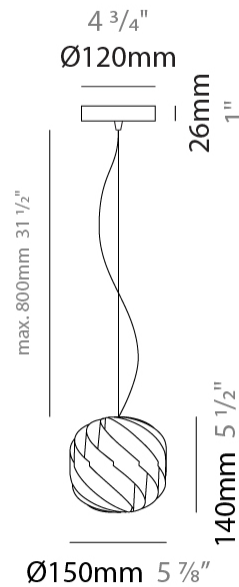

PROJECT	_____
TYPE	_____
SPECIFIER	_____
QUANTITY	_____
DATE	_____

GLOBE SUSPENSION

D61025-

base number   Finish
Options

1. To build a product code in our configurator select the specify button on the base model # product page
2. To build a manual product code on this datasheet choose from the options listed below in blue font and add the suffix to the base model #

GENERAL

Series: Globe _____
Brand: Linea Zero _____
Division: Design _____
Mounting Type: Suspension _____
Mounting Location: Ceiling _____
Subcategory: Pendant _____

PHYSICAL

Shape: Round _____
Diameter (mm): 150 _____
Diameter (in): 5 7/8 _____
Height (mm): 140 _____
Height (in): 5 1/2 _____
Max. Overall Height (mm): 940 _____
Max. Overall Height (in): 37 _____
Light Distribution: Omnidirectional _____
Diffuser: Polilux™ Shade - See Finish Options _____
Fixture Finish: WHI / BLK / SIL / NGD / COP / PKM _____
Fixture Material: Polilux™/ Metal holder _____
Cable Details: 800mm / 31 1/2" Transparent Cable & Wire _____

ELECTRICAL

Number of Lamps: 1 _____
Lamp Type: LED Retrofit _____
Bulb Included: Bulb Not Included _____
Max. Wattage Per Lamp (W): 3 _____
Lamp Base: E12 _____
Input Voltage (V): 120 _____

LED

OPTICAL

RATINGS AND CERTIFICATIONS

Certified By: Certified for North American Standards _____
IP rating: IP20 _____