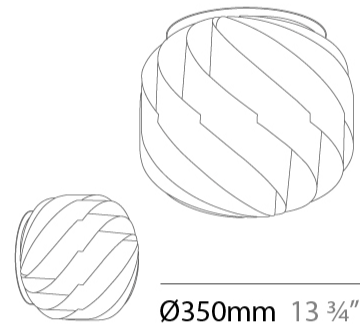

PROJECT
TYPE
SPECIFIER
QUANTITY
DATE

GLOBE SURFACE

D62019-

base number Finish
Options

1. To build a product code in our configurator select the specify button on the base model # product page
2. To build a manual product code on this datasheet choose from the options listed below in blue font and add the suffix to the base model #

GENERAL

Series: Globe
Brand: Linea Zero
Division: Design
Mounting Type: Surface
Mounting Location: Ceiling
Subcategory: Ambient

PHYSICAL

Shape: Round
Diameter (mm): 250
Diameter (in): 9 ¹³/₁₆
Height (mm): 240
Height (in): 9 ⁷/₁₆
Light Distribution: Omnidirectional
Diffuser: Polilux™ Shade - See Finish Options
Fixture Finish: WHI / BLK / SIL / NGD / COP / PKM
Fixture Material: Polilux™/ Metal holder

ELECTRICAL

Number of Lamps: 1
Lamp Type: LED Retrofit
Bulb Included: Bulb Not Included
Max. Wattage Per Lamp (W): 7
Lamp Base: E26
Input Voltage (V): 120
Upon Request: 277Vac / GU24

LED

OPTICAL

RATINGS AND CERTIFICATIONS

Certified By: Certified for North American Standards
IP rating: IP20