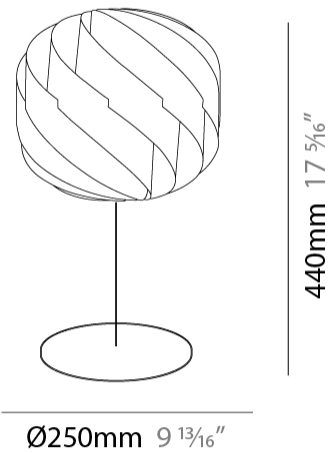

GLOBE PORTABLE

D64021-

base number   Finish
Options

1. To build a product code in our configurator select the specify button on the base model # product page
2. To build a manual product code on this datasheet choose from the options listed below in blue font and add the suffix to the base model #

GENERAL

Series: Globe
Brand: Linea Zero
Division: Design
Mounting Type: Portable
Mounting Location: Table
Subcategory: Table

PHYSICAL

Shape: Round
Diameter (mm): 250
Diameter (in): 9 13/16
Height (mm): 440
Height (in): 17 5/16
Light Distribution: Omnidirectional
Diffuser: Polilux™ Shade - See Finish Options
Fixture Finish: WHI / BLK / SIL / NGD / COP / PKM
Fixture Material: Polilux™/ Metal holder
Upon Request: Bolt Down

ELECTRICAL

Number of Lamps: 1
Lamp Type: LED Retrofit
Bulb Included: Bulb Not Included
Max. Wattage Per Lamp (W): 7
Lamp Base: E26
Input Voltage (V): 120
Upon Request: 277Vac / GU24

LED

OPTICAL

RATINGS AND CERTIFICATIONS

Certified By: Certified for North American Standards
IP rating: IP20

PROJECT	_____
TYPE	_____
SPECIFIER	_____
QUANTITY	_____
DATE	_____