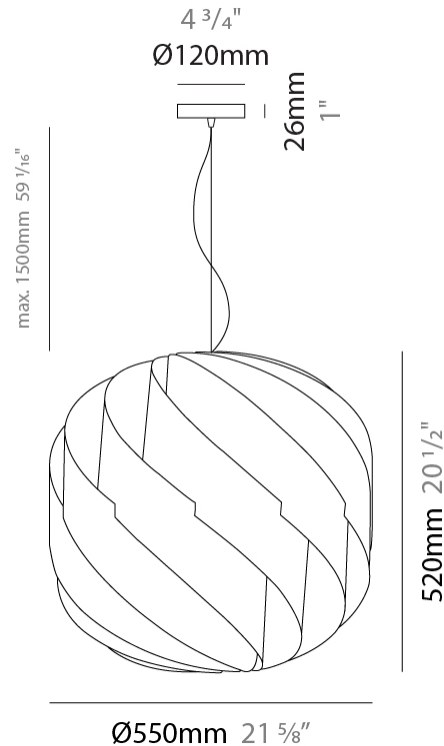

PROJECT	_____
TYPE	_____
SPECIFIER	_____
QUANTITY	_____
DATE	_____

GLOBE SUSPENSION

D61021-

base number   Finish
Options

1. To build a product code in our configurator select the specify button on the base model # product page
2. To build a manual product code on this datasheet choose from the options listed below in blue font and add the suffix to the base model #

GENERAL

Series: Globe _____
Brand: Linea Zero _____
Division: Design _____
Mounting Type: Suspension _____
Mounting Location: Ceiling _____
Subcategory: Pendant _____

PHYSICAL

Shape: Round _____
Diameter (mm): 550 _____
Diameter (in): 21 5/8 _____
Height (mm): 520 _____
Height (in): 20 1/2 _____
Max. Overall Height (mm): 2020 _____
Max. Overall Height (in): 79 1/2 _____
Light Distribution: Omnidirectional _____
Diffuser: Polilux™ Shade - See Finish Options _____
Fixture Finish: WHI / BLK / SIL / NGD / COP / PKM _____
Fixture Material: Polilux™/ Metal holder _____
Cable Details: 1,500mm / 59 1/16" Transparent Cable & Wire _____

ELECTRICAL

Number of Lamps: 2 _____
Lamp Type: LED Retrofit _____
Bulb Included: Bulb Not Included _____
Max. Wattage Per Lamp (W): 7 _____
Lamp Base: E26 _____
Input Voltage (V): 120 _____
Upon Request: 277Vac / GU24 _____

LED

OPTICAL

RATINGS AND CERTIFICATIONS

Certified By: Certified for North American Standards _____
IP rating: IP20 _____