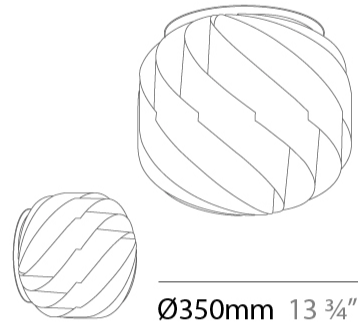

GLOBE SURFACE

D62019-

base number   Finish
Options

1. To build a product code in our configurator select the specify button on the base model # product page
2. To build a manual product code on this datasheet choose from the options listed below in blue font and add the suffix to the base model #

GENERAL

Series: Globe
Brand: Linea Zero
Division: Design
Mounting Type: Surface
Mounting Location: Ceiling
Subcategory: Ambient

PHYSICAL

Shape: Round
Diameter (mm): 250
Diameter (in): 9 ¹³/₁₆
Height (mm): 240
Height (in): 9 ⁷/₁₆
Light Distribution: Omnidirectional
Diffuser: Polilux™ Shade - See Finish Options
Fixture Finish: WHI / BLK / SIL / NGD / COP / PKM
Fixture Material: Polilux™/ Metal holder

ELECTRICAL

Number of Lamps: 1
Lamp Type: LED Retrofit
Bulb Included: Bulb Not Included
Max. Wattage Per Lamp (W): 7
Lamp Base: E26
Input Voltage (V): 120
Upon Request: 277Vac / GU24

LED

OPTICAL

RATINGS AND CERTIFICATIONS

Certified By: Certified for North American Standards
IP rating: IP20

PROJECT	_____
TYPE	_____
SPECIFIER	_____
QUANTITY	_____
DATE	_____