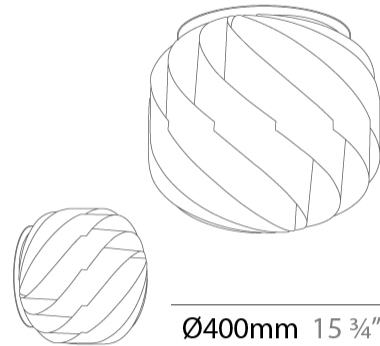

PROJECT
TYPE
SPECIFIER
QUANTITY
DATE

GLOBE SURFACE

D62017-

base number   Finish
Options

1. To build a product code in our configurator select the specify button on the base model # product page
2. To build a manual product code on this datasheet choose from the options listed below in blue font and add the suffix to the base model #

GENERAL

Series: Globe
Brand: Linea Zero
Division: Design
Mounting Type: Surface
Mounting Location: Ceiling
Subcategory: Ambient

PHYSICAL

Shape: Round
Diameter (mm): 400
Diameter (in): 15 3/4
Height (mm): 390
Height (in): 15 3/8
Light Distribution: Omnidirectional
Diffuser: Polilux™ Shade - See Finish Options
Fixture Finish: WHI / BLK / SIL / NGD / COP / PKM
Fixture Material: Polilux™/ Metal holder

ELECTRICAL

Number of Lamps: 1
Lamp Type: LED Retrofit
Bulb Included: Bulb Not Included
Max. Wattage Per Lamp (W): 7
Lamp Base: E26
Input Voltage (V): 120
Upon Request: 277Vac / GU24

LED

OPTICAL

RATINGS AND CERTIFICATIONS

Certified By: Certified for North American Standards
IP rating: IP20