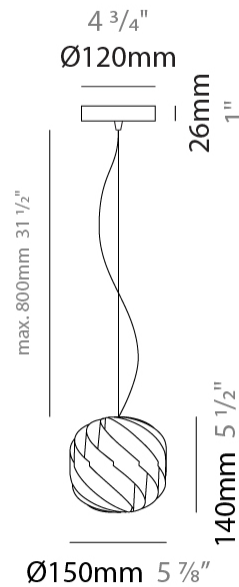

GLOBE SUSPENSION

D61025-

base number   Finish
Options

1. To build a product code in our configurator select the specify button on the base model # product page
2. To build a manual product code on this datasheet choose from the options listed below in blue font and add the suffix to the base model #

GENERAL

Series: Globe
Brand: Linea Zero
Division: Design
Mounting Type: Suspension
Mounting Location: Ceiling
Subcategory: Pendant

PHYSICAL

Shape: Round
Diameter (mm): 150
Diameter (in): 5 7/8
Height (mm): 140
Height (in): 5 1/2
Max. Overall Height (mm): 940
Max. Overall Height (in): 37
Light Distribution: Omnidirectional
Diffuser: Polilux™ Shade - See Finish Options
[Fixture Finish: WHI / BLK / SIL / NGD / COP / PKM](#)
Fixture Material: Polilux™/ Metal holder
Cable Details: 800mm / 31 1/2" Transparent Cable & Wire

ELECTRICAL

Number of Lamps: 1
Lamp Type: LED Retrofit
Bulb Included: Bulb Not Included
Max. Wattage Per Lamp (W): 3
Lamp Base: E12
Input Voltage (V): 120

LED

OPTICAL

RATINGS AND CERTIFICATIONS

Certified By: Certified for North American Standards
IP rating: IP20

PROJECT	_____
TYPE	_____
SPECIFIER	_____
QUANTITY	_____
DATE	_____