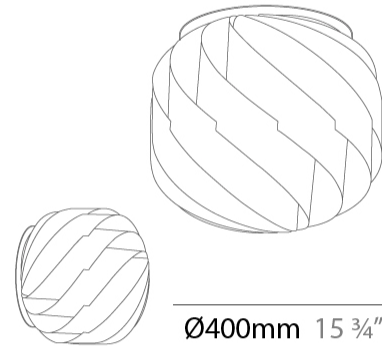

PROJECT	_____
TYPE	_____
SPECIFIER	_____
QUANTITY	_____
DATE	_____

GLOBE SURFACE

D62017-

base number   Finish
Options

1. To build a product code in our configurator select the specify button on the base model # product page
2. To build a manual product code on this datasheet choose from the options listed below in blue font and add the suffix to the base model #

GENERAL

Series: Globe
Brand: Linea Zero
Division: Design
Mounting Type: Surface
Mounting Location: Ceiling
Subcategory: Ambient

PHYSICAL

Shape: Round
Diameter (mm): 400
Diameter (in): 15 ¾
Height (mm): 390
Height (in): 15 ⅜
Light Distribution: Omnidirectional
Diffuser: Polilux™ Shade - See Finish Options
Fixture Finish: WHI / BLK / SIL / NGD / COP / PKM
Fixture Material: Polilux™ / Metal holder

ELECTRICAL

Number of Lamps: 1
Lamp Type: LED Retrofit
Bulb Included: Bulb Not Included
Max. Wattage Per Lamp (W): 7
Lamp Base: E26
Input Voltage (V): 120
Upon Request: 277Vac / GU24

LED

OPTICAL

RATINGS AND CERTIFICATIONS

Certified By: Certified for North American Standards
IP rating: IP20