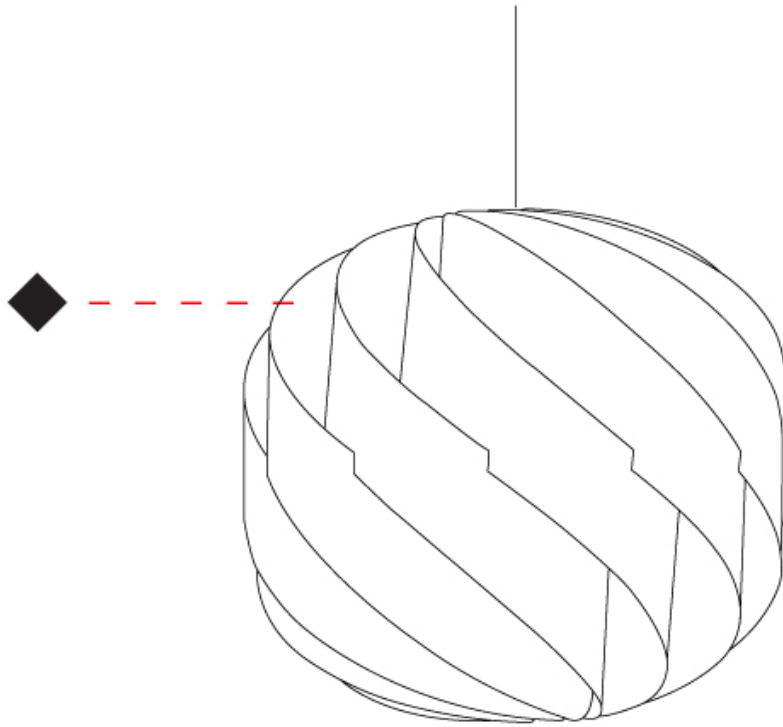

GLOBE SUSPENSION

D61021-

PROJECT

TYPE

SPECIFIER

QUANTITY

DATE

D