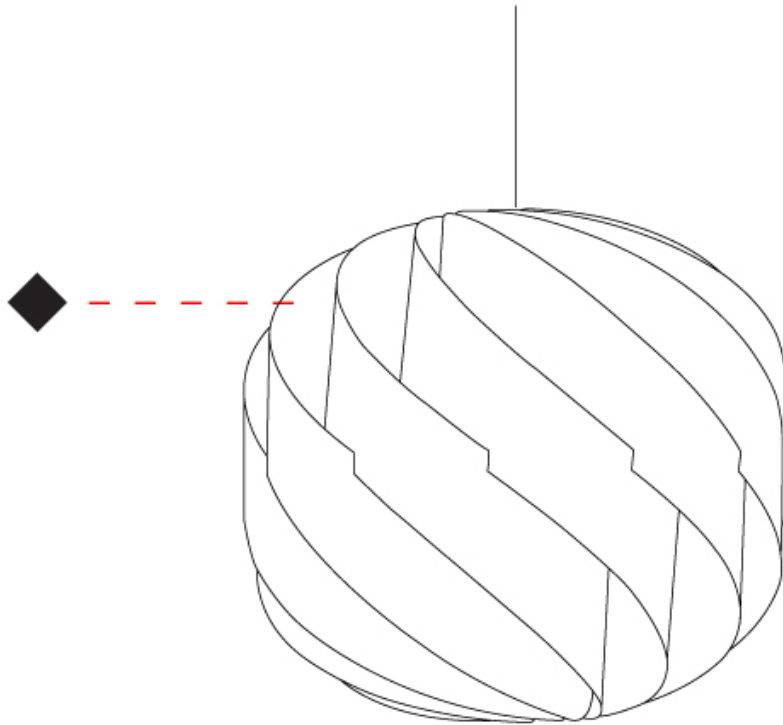

GLOBE SUSPENSION

D61022-

PROJECT

TYPE

SPECIFIER

QUANTITY

DATE

D