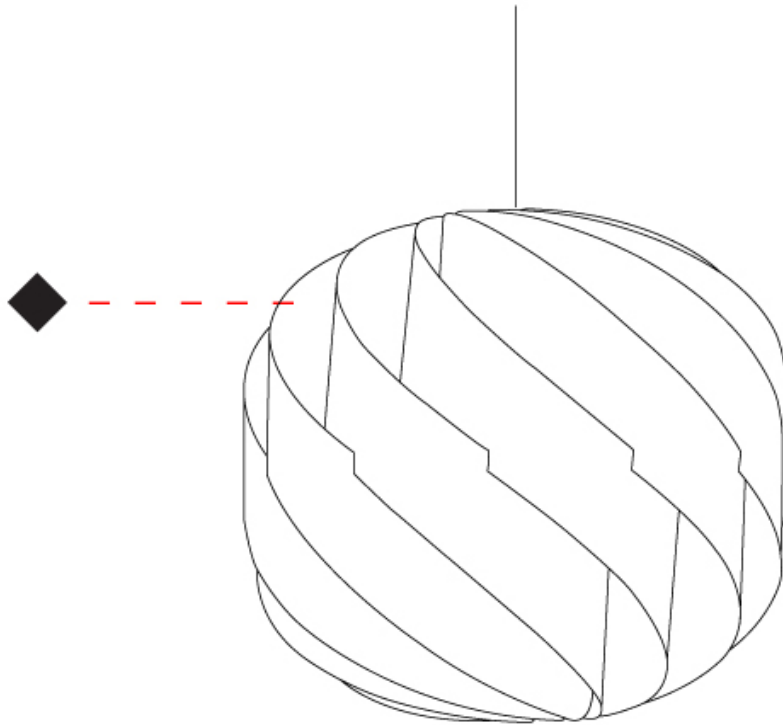

GLOBE SUSPENSION

D61024-

PROJECT	_____
TYPE	_____
SPECIFIER	_____
QUANTITY	_____
DATE	_____