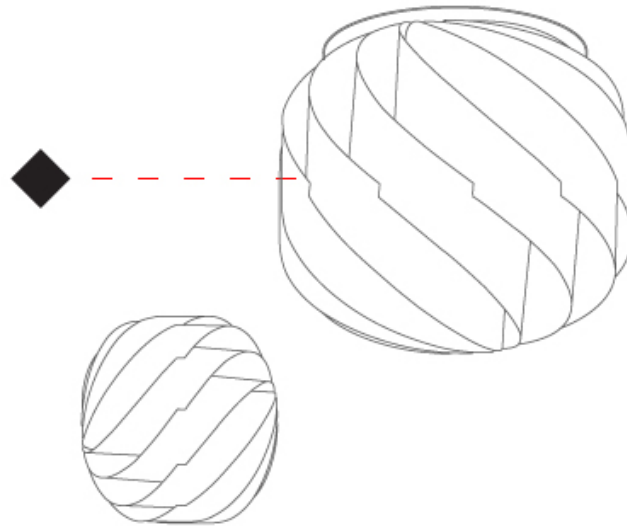

D62017-

PROJECT

TYPE

SPECIFIER

QUANTITY

DATE

D