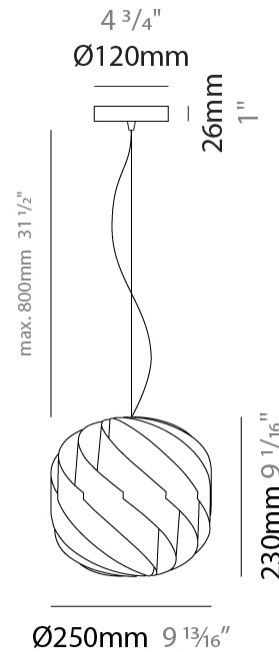

PROJECT
TYPE
SPECIFIER
QUANTITY
DATE

GLOBE SUSPENSION

D61024-

base number   Finish
Options

1. To build a product code in our configurator select the specify button on the base model # product page
2. To build a manual product code on this datasheet choose from the options listed below in blue font and add the suffix to the base model #

GENERAL

Series: Globe
Brand: Linea Zero
Division: Design
Mounting Type: Suspension
Mounting Location: Ceiling
Subcategory: Pendant

PHYSICAL

Shape: Round
Diameter (mm): 250
Diameter (in): 9 13/16
Height (mm): 230
Height (in): 9 1/16
Max. Overall Height (mm): 1030
Max. Overall Height (in): 40 9/16
Light Distribution: Omnidirectional
Diffuser: Polilux™ Shade - See Finish Options
Fixture Finish: WHI / BLK / SIL / NGD / COP / PKM
Fixture Material: Polilux™/ Metal holder
Cable Details: 800mm / 31 1/2" Transparent Cable & Wire

ELECTRICAL

Number of Lamps: 1
Lamp Type: LED Retrofit
Bulb Included: Bulb Not Included
Max. Wattage Per Lamp (W): 7
Lamp Base: E26
Input Voltage (V): 120
Upon Request: 277Vac / GU24

LED

OPTICAL

RATINGS AND CERTIFICATIONS

Certified By: Certified for North American Standards
IP rating: IP20