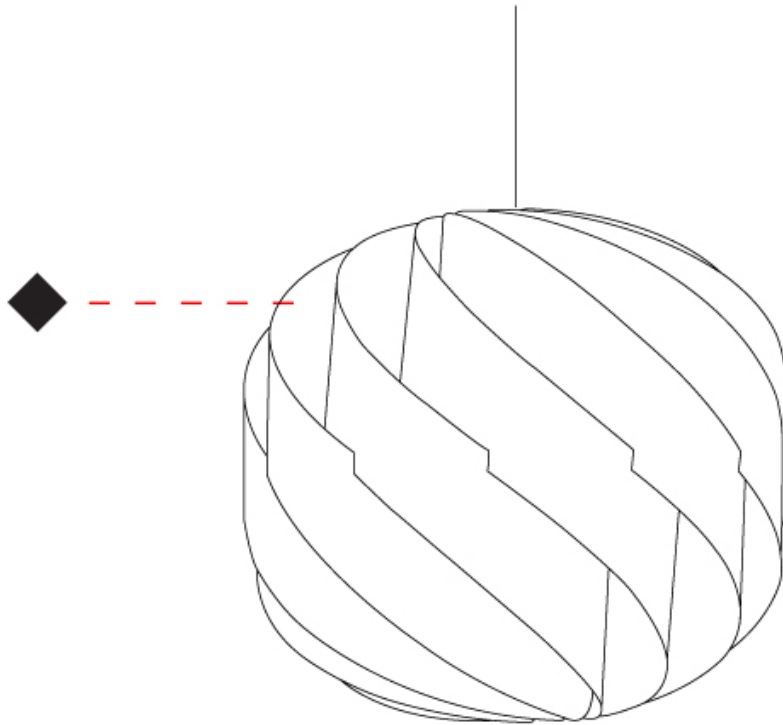

GLOBE SUSPENSION

D61020-

PROJECT

TYPE

SPECIFIER

QUANTITY

DATE

D