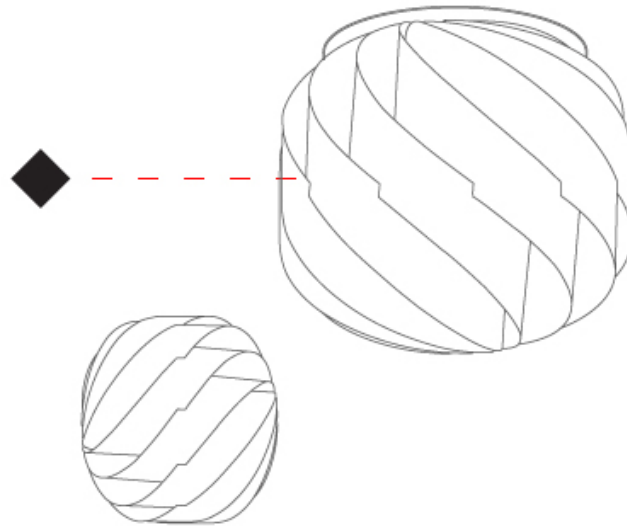

D62019-

PROJECT

TYPE

SPECIFIER

QUANTITY

DATE

D