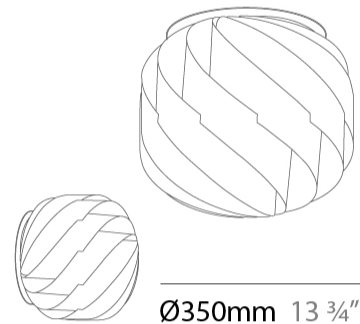

PROJECT	_____
TYPE	_____
SPECIFIER	_____
QUANTITY	_____
DATE	_____

GLOBE SURFACE

D62019-

base number   Finish
Options

1. To build a product code in our configurator select the specify button on the base model # product page
2. To build a manual product code on this datasheet choose from the options listed below in blue font and add the suffix to the base model #

GENERAL

Series: Globe
Brand: Linea Zero
Division: Design
Mounting Type: Surface
Mounting Location: Ceiling
Subcategory: Ambient

PHYSICAL

Shape: Round
Diameter (mm): 250
Diameter (in): 9 ¹³/₁₆
Height (mm): 240
Height (in): 9 ⁷/₁₆
Light Distribution: Omnidirectional
Diffuser: Polilux™ Shade - See Finish Options
[Fixture Finish: WHI / BLK / SIL / NGD / COP / PKM](#)
Fixture Material: Polilux™/ Metal holder

ELECTRICAL

Number of Lamps: 1
Lamp Type: LED Retrofit
Bulb Included: Bulb Not Included
Max. Wattage Per Lamp (W): 7
Lamp Base: E26
Input Voltage (V): 120
Upon Request: 277Vac / GU24

LED

OPTICAL

RATINGS AND CERTIFICATIONS

Certified By: Certified for North American Standards
IP rating: IP20