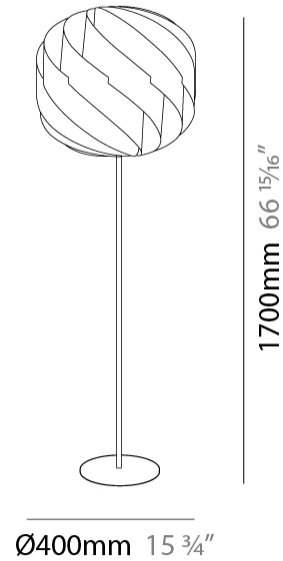

GLOBE PORTABLE

D64022-

base number   Finish
Options

1. To build a product code in our configurator select the specify button on the base model # product page
2. To build a manual product code on this datasheet choose from the options listed below in blue font and add the suffix to the base model #

GENERAL

Series: Globe
Partner: Linea Zero
Division: Design
Installation: Portable
Product Type: Floor
Mounting Location: Floor

PHYSICAL

Shape: Round
Diameter (mm): 400
Diameter (in): 15 3/4
Height (mm): 1700
Height (in): 66 15/16
Diffuser: Polilux™ Shade - See Finish Options
Fixture Finish: WHI / BLK / SIL / NGD / COP / PKM
Fixture Material: Polilux™/ Metal holder
Primary Material: Non-Static Polilux
Upon Request: Bolt Down

ELECTRICAL

Number of Lamps: 1
Lamp Type: LED Retrofit
Bulb Included: Bulb Not Included
Max. Wattage Per Lamp (W): 7
Lamp Base: E26
Input Voltage (V): 120
Upon Request: 277Vac / GU24

LED

OPTICAL

RATINGS AND CERTIFICATIONS

Certified By: Certified for North American Standards
IP rating: IP20

PROJECT	_____
TYPE	_____
SPECIFIER	_____
QUANTITY	_____
DATE	_____