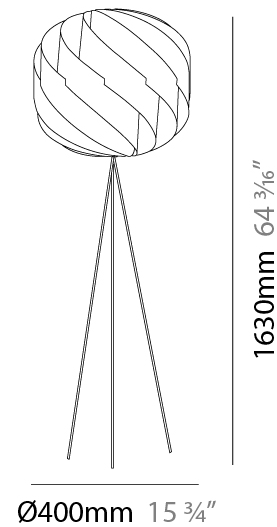

GLOBE PORTABLE

D64019-

base number   Finish
Options

PROJECT	_____
TYPE	_____
SPECIFIER	_____
QUANTITY	_____
DATE	_____

1. To build a product code in our configurator select the specify button on the base model # product page
2. To build a manual product code on this datasheet choose from the options listed below in blue font and add the suffix to the base model #

GENERAL

Series: Globe
Partner: Linea Zero
Division: Design
Installation: Portable
Product Type: Floor
Mounting Location: Floor

PHYSICAL

Shape: Round
Diameter (mm): 400
Diameter (in): 15 3/4
Height (mm): 1630
Height (in): 64 3/16
Diffuser: Polilux™ Shade - See Finish Options
Fixture Finish: WHI / BLK / SIL / NGD / COP / PKM
Holder Finish: White
Fixture Material: Polilux™/ Metal holder
Primary Material: Non-Static Polilux

ELECTRICAL

Number of Lamps: 1
Lamp Type: LED Retrofit
Bulb Included: Bulb Not Included
Max. Wattage Per Lamp (W): 7
Lamp Base: E26
Input Voltage (V): 120
Upon Request: 277Vac / GU24

LED

OPTICAL

RATINGS AND CERTIFICATIONS

Certified By: Certified for North American Standards
IP rating: IP20