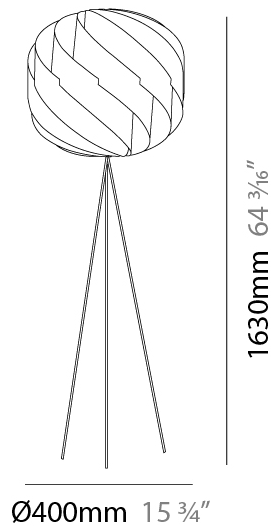

PROJECT	_____
TYPE	_____
SPECIFIER	_____
QUANTITY	_____
DATE	_____

GLOBE PORTABLE

D64019-

base number   Finish
Options

1. To build a product code in our configurator select the specify button on the base model # product page
2. To build a manual product code on this datasheet choose from the options listed below in blue font and add the suffix to the base model #

GENERAL

Series: Globe
Brand: Linea Zero
Division: Design
Mounting Type: Portable
Mounting Location: Floor
Subcategory: Floor

PHYSICAL

Shape: Round
Diameter (mm): 400
Diameter (in): 15 3/4
Height (mm): 1630
Height (in): 64 3/16
Light Distribution: Omnidirectional
Diffuser: Polilux™ Shade - See Finish Options
[Fixture Finish: WHI / BLK / SIL / NGD / COP / PKM](#)
Holder Finish: White
Fixture Material: Polilux™/ Metal holder

ELECTRICAL

Number of Lamps: 1
Lamp Type: LED Retrofit
Bulb Included: Bulb Not Included
Max. Wattage Per Lamp (W): 7
Lamp Base: E26
Input Voltage (V): 120
Upon Request: 277Vac / GU24

LED

OPTICAL

RATINGS AND CERTIFICATIONS

Certified By: Certified for North American Standards
IP rating: IP20