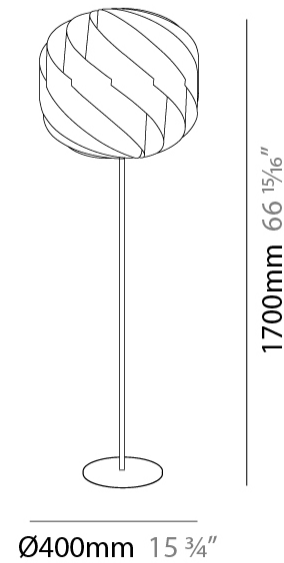

GLOBE PORTABLE

D64022-

base number   Finish
Options

1. To build a product code in our configurator select the specify button on the base model # product page
2. To build a manual product code on this datasheet choose from the options listed below in blue font and add the suffix to the base model #

GENERAL

Series: Globe
Brand: Linea Zero
Division: Design
Mounting Type: Portable
Mounting Location: Floor
Subcategory: Floor

PHYSICAL

Shape: Round
Diameter (mm): 400
Diameter (in): 15 3/4
Height (mm): 1700
Height (in): 66 15/16
Light Distribution: Omnidirectional
Diffuser: Polilux™ Shade - See Finish Options
Fixture Finish: WHI / BLK / SIL / NGD / COP / PKM
Fixture Material: Polilux™/ Metal holder
Upon Request: Bolt Down

ELECTRICAL

Number of Lamps: 1
Lamp Type: LED Retrofit
Bulb Included: Bulb Not Included
Max. Wattage Per Lamp (W): 7
Lamp Base: E26
Input Voltage (V): 120
Upon Request: 277Vac / GU24

LED

OPTICAL

RATINGS AND CERTIFICATIONS

Certified By: Certified for North American Standards
IP rating: IP20

PROJECT
TYPE
SPECIFIER
QUANTITY
DATE