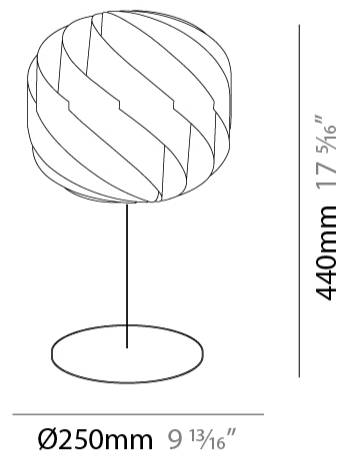

GLOBE PORTABLE

D64021-

base number   Finish
Options

1. To build a product code in our configurator select the specify button on the base model # product page
2. To build a manual product code on this datasheet choose from the options listed below in blue font and add the suffix to the base model #

GENERAL

Series: Globe
Brand: Linea Zero
Division: Design
Mounting Type: Portable
Mounting Location: Table
Subcategory: Table

PHYSICAL

Shape: Round
Diameter (mm): 250
Diameter (in): 9 13/16
Height (mm): 440
Height (in): 17 5/16
Light Distribution: Omnidirectional
Diffuser: Polilux™ Shade - See Finish Options
Fixture Finish: WHI / BLK / SIL / NGD / COP / PKM
Fixture Material: Polilux™/ Metal holder
Upon Request: Bolt Down

ELECTRICAL

Number of Lamps: 1
Lamp Type: LED Retrofit
Bulb Included: Bulb Not Included
Max. Wattage Per Lamp (W): 7
Lamp Base: E26
Input Voltage (V): 120
Upon Request: 277Vac / GU24

LED

OPTICAL

RATINGS AND CERTIFICATIONS

Certified By: Certified for North American Standards
IP rating: IP20

PROJECT
TYPE
SPECIFIER
QUANTITY
DATE