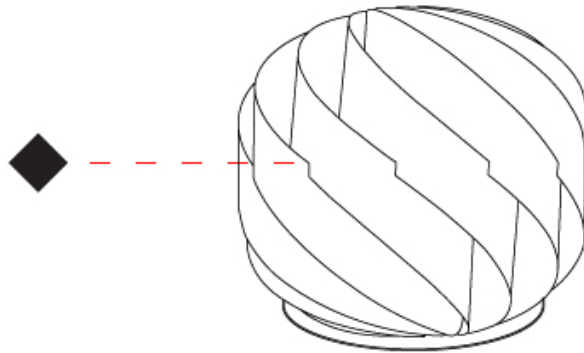

D64017-

PROJECT

TYPE

SPECIFIER

QUANTITY

DATE