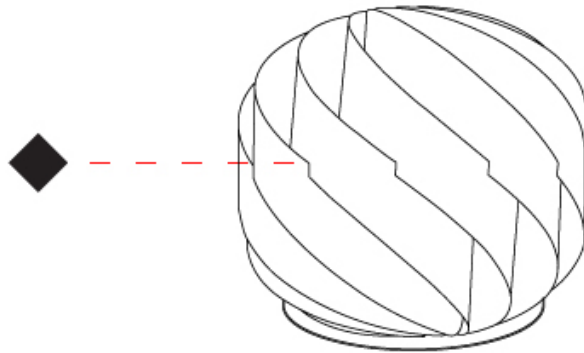

D64013-

PROJECT

TYPE

SPECIFIER

QUANTITY

DATE