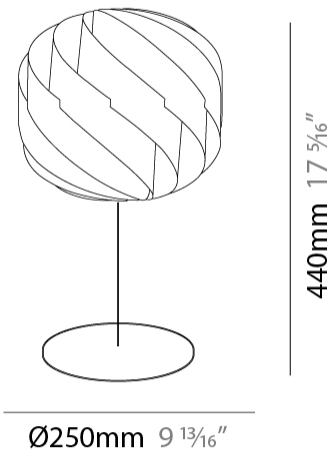

GLOBE PORTABLE

D64021-

base number   Finish
Options

1. To build a product code in our configurator select the specify button on the base model # product page
2. To build a manual product code on this datasheet choose from the options listed below in blue font and add the suffix to the base model #

GENERAL

Series: Globe
Brand: Linea Zero
Division: Design
Mounting Type: Portable
Mounting Location: Table
Subcategory: Table

PHYSICAL

Shape: Round
Diameter (mm): 250
Diameter (in): 9 ¹³/₁₆
Height (mm): 440
Height (in): 17 ⁵/₁₆
Light Distribution: Omnidirectional
Diffuser: Polilux™ Shade - See Finish Options
Fixture Finish: WHI / BLK / SIL / NGD / COP / PKM
Fixture Material: Polilux™ / Metal holder
Upon Request: Bolt Down

ELECTRICAL

Number of Lamps: 1
Lamp Type: LED Retrofit
Bulb Included: Bulb Not Included
Max. Wattage Per Lamp (W): 7
Lamp Base: E26
Input Voltage (V): 120
Upon Request: 277Vac / GU24

LED

OPTICAL

RATINGS AND CERTIFICATIONS

Certified By: Certified for North American Standards
IP rating: IP20

PROJECT	_____
TYPE	_____
SPECIFIER	_____
QUANTITY	_____
DATE	_____