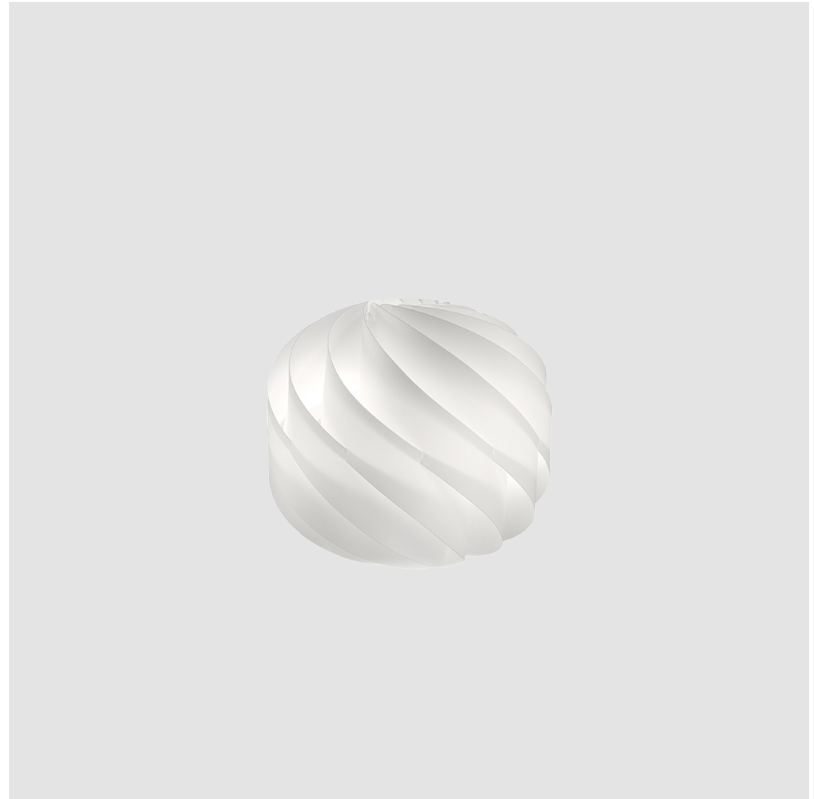

PROJECT
TYPE
SPECIFIER
QUANTITY
DATE

GLOBE PORTABLE

D64017-

base number Finish
Options

1. To build a product code in our configurator select the specify button on the base model # product page
2. To build a manual product code on this datasheet choose from the options listed below in blue font and add the suffix to the base model #

GENERAL

Series: Globe
Brand: Linea Zero
Division: Design
Mounting Type: Portable
Mounting Location: Table
Subcategory: Table

PHYSICAL

Shape: Round
Diameter (mm): 150
Diameter (in): 5 7/8
Height (mm): 140
Height (in): 5 1/2
Light Distribution: Omnidirectional
Diffuser: Polilux™ Shade - See Finish Options
[Fixture Finish: WHI / BLK / SIL / NGD / COP / PKM](#)
Fixture Material: Polilux™/ Metal holder
Upon Request: Bolt Down

ELECTRICAL

Number of Lamps: 1
Lamp Type: LED Retrofit
Bulb Included: Bulb Not Included
Max. Wattage Per Lamp (W): 3
Lamp Base: E12
Input Voltage (V): 120

LED

OPTICAL

RATINGS AND CERTIFICATIONS

Certified By: Certified for North American Standards
IP rating: IP20

Ø150mm 5 7/8"