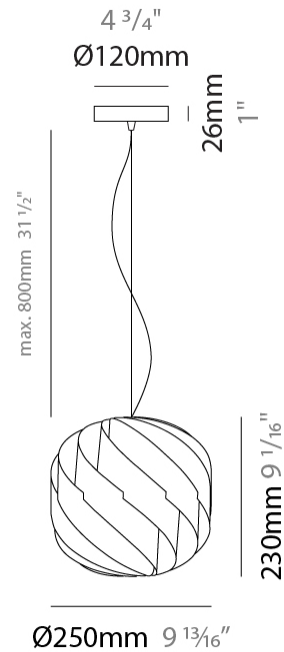

GLOBE SUSPENSION

D61024-

base number   Finish
Options

1. To build a product code in our configurator select the specify button on the base model # product page
2. To build a manual product code on this datasheet choose from the options listed below in blue font and add the suffix to the base model #

GENERAL

Series: Globe
Partner: Linea Zero
Division: Design
Installation: Suspension
Product Type: Pendant
Mounting Location: Ceiling

PHYSICAL

Shape: Round
Diameter (mm): 250
Diameter (in): 9 ¹³/₁₆
Height (mm): 230
Height (in): 9 ¹/₁₆
Max. Overall Height (mm): 1030
Max. Overall Height (in): 40 ⁹/₁₆
Diffuser: Polilux™ Shade - See Finish Options
[Fixture Finish: WHI / BLK / SIL / NGD / COP / PKM](#)
Fixture Material: Polilux™/ Metal holder
Primary Material: Non-Static Polilux
Cable Details: 800mm / 31 1/2" Transparent Cable & Wire

ELECTRICAL

Number of Lamps: 1
Lamp Type: LED Retrofit
Bulb Included: Bulb Not Included
Max. Wattage Per Lamp (W): 7
Lamp Base: E26
Input Voltage (V): 120
Upon Request: 277Vac / GU24

LED

OPTICAL

RATINGS AND CERTIFICATIONS

Certified By: Certified for North American Standards
IP rating: IP20

PROJECT	_____
TYPE	_____
SPECIFIER	_____
QUANTITY	_____
DATE	_____