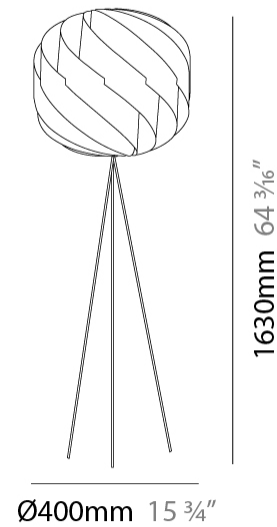

GLOBE PORTABLE

D64019-

base number   Finish
Options

1. To build a product code in our configurator select the specify button on the base model # product page
2. To build a manual product code on this datasheet choose from the options listed below in blue font and add the suffix to the base model #

GENERAL

Series: Globe
Partner: Linea Zero
Division: Design
Installation: Portable
Product Type: Floor
Mounting Location: Floor

PHYSICAL

Shape: Round
Diameter (mm): 400
Diameter (in): 15 3/4
Height (mm): 1630
Height (in): 64 3/16
Diffuser: Polilux™ Shade - See Finish Options
Fixture Finish: WHI / BLK / SIL / NGD / COP / PKM
Holder Finish: White
Fixture Material: Polilux™/ Metal holder
Primary Material: Non-Static Polilux

ELECTRICAL

Number of Lamps: 1
Lamp Type: LED Retrofit
Bulb Included: Bulb Not Included
Max. Wattage Per Lamp (W): 7
Lamp Base: E26
Input Voltage (V): 120
Upon Request: 277Vac / GU24

LED

OPTICAL

RATINGS AND CERTIFICATIONS

Certified By: Certified for North American Standards
IP rating: IP20

PROJECT
TYPE
SPECIFIER
QUANTITY
DATE