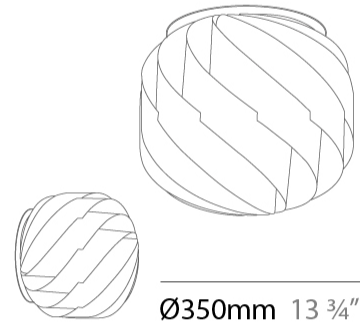

PROJECT
TYPE
SPECIFIER
QUANTITY
DATE

GLOBE SURFACE

D62019-

base number Finish
Options

1. To build a product code in our configurator select the specify button on the base model # product page
2. To build a manual product code on this datasheet choose from the options listed below in blue font and add the suffix to the base model #

GENERAL

Series: Globe
Partner: Linea Zero
Division: Design
Installation: Surface
Product Type: Ceiling Surface
Mounting Location: Ceiling

PHYSICAL

Shape: Round
Diameter (mm): 250
Diameter (in): 9 ¹³/₁₆
Height (mm): 240
Height (in): 9 ⁷/₁₆
Diffuser: Polilux™ Shade - See Finish Options
Fixture Finish: WHI / BLK / SIL / NGD / COP / PKM
Fixture Material: Polilux™/ Metal holder
Primary Material: Non-Static Polilux

ELECTRICAL

Number of Lamps: 1
Lamp Type: LED Retrofit
Bulb Included: Bulb Not Included
Max. Wattage Per Lamp (W): 7
Lamp Base: E26
Input Voltage (V): 120
Upon Request: 277Vac / GU24

LED

OPTICAL

RATINGS AND CERTIFICATIONS

Certified By: Certified for North American Standards
IP rating: IP20