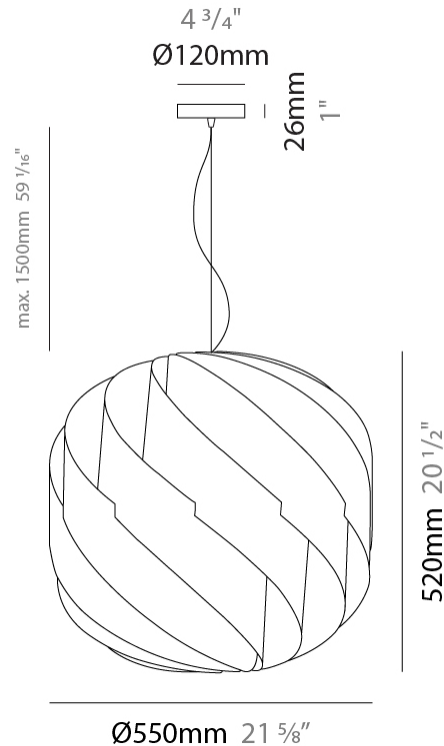

GLOBE SUSPENSION

D61021-

base number Finish
Options

1. To build a product code in our configurator select the specify button on the base model # product page
2. To build a manual product code on this datasheet choose from the options listed below in blue font and add the suffix to the base model #

GENERAL

Series: Globe
Partner: Linea Zero
Division: Design
Installation: Suspension
Product Type: Pendant
Mounting Location: Ceiling

PHYSICAL

Shape: Round
Diameter (mm): 550
Diameter (in): 21 ⁵/₈
Height (mm): 520
Height (in): 20 ¹/₂
Max. Overall Height (mm): 2020
Max. Overall Height (in): 79 ¹/₂
Diffuser: Polilux™ Shade - See Finish Options
Fixture Finish: WHI / BLK / SIL / NGD / COP / PKM
Fixture Material: Polilux™/ Metal holder
Primary Material: Non-Static Polilux
Cable Details: 1500mm / 59 1/16" Transparent Cable & Wire

ELECTRICAL

Number of Lamps: 2
Lamp Type: LED Retrofit
Bulb Included: Bulb Not Included
Max. Wattage Per Lamp (W): 7
Lamp Base: E26
Input Voltage (V): 120
Upon Request: 277Vac / GU24

LED

OPTICAL

RATINGS AND CERTIFICATIONS

Certified By: Certified for North American Standards
IP rating: IP20

PROJECT
TYPE
SPECIFIER
QUANTITY
DATE