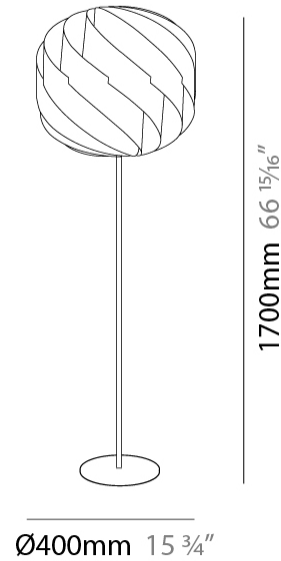

GLOBE PORTABLE

D64022-

base number   Finish
Options

1. To build a product code in our configurator select the specify button on the base model # product page
2. To build a manual product code on this datasheet choose from the options listed below in blue font and add the suffix to the base model #

GENERAL

Series: Globe
Partner: Linea Zero
Division: Design
Installation: Portable
Product Type: Floor
Mounting Location: Floor

PHYSICAL

Shape: Round
Diameter (mm): 400
Diameter (in): 15 3/4
Height (mm): 1700
Height (in): 66 15/16
Diffuser: Polilux™ Shade - See Finish Options
Fixture Finish: WHI / BLK / SIL / NGD / COP / PKM
Fixture Material: Polilux™/ Metal holder
Primary Material: Non-Static Polilux
Upon Request: Bolt Down

ELECTRICAL

Number of Lamps: 1
Lamp Type: LED Retrofit
Bulb Included: Bulb Not Included
Max. Wattage Per Lamp (W): 7
Lamp Base: E26
Input Voltage (V): 120
Upon Request: 277Vac / GU24

LED

OPTICAL

RATINGS AND CERTIFICATIONS

Certified By: Certified for North American Standards
IP rating: IP20

PROJECT	_____
TYPE	_____
SPECIFIER	_____
QUANTITY	_____
DATE	_____