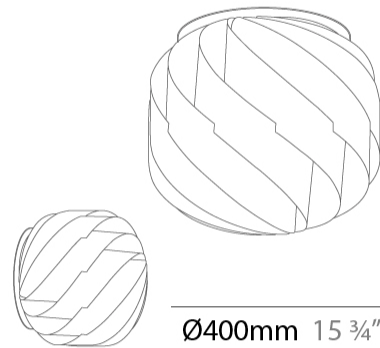

PROJECT	_____
TYPE	_____
SPECIFIER	_____
QUANTITY	_____
DATE	_____

GLOBE SURFACE

D62017-

base number   Finish
Options

1. To build a product code in our configurator select the specify button on the base model # product page
2. To build a manual product code on this datasheet choose from the options listed below in blue font and add the suffix to the base model #

GENERAL

Series: Globe
Partner: Linea Zero
Division: Design
Installation: Surface
Product Type: Ceiling Surface
Mounting Location: Ceiling

PHYSICAL

Shape: Round
Diameter (mm): 400
Diameter (in): 15 3/4
Height (mm): 390
Height (in): 15 3/8
Diffuser: Polilux™ Shade - See Finish Options
Fixture Finish: WHI / BLK / SIL / NGD / COP / PKM
Fixture Material: Polilux™/ Metal holder
Primary Material: Non-Static Polilux

ELECTRICAL

Number of Lamps: 1
Lamp Type: LED Retrofit
Bulb Included: Bulb Not Included
Max. Wattage Per Lamp (W): 7
Lamp Base: E26
Input Voltage (V): 120
Upon Request: 277Vac / GU24

LED

OPTICAL

RATINGS AND CERTIFICATIONS

Certified By: Certified for North American Standards
IP rating: IP20