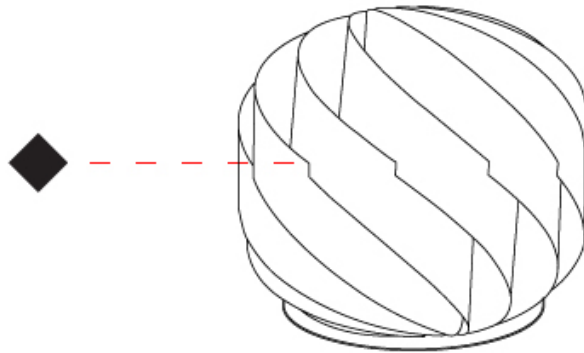

D64017-

PROJECT

TYPE

SPECIFIER

QUANTITY

DATE

D