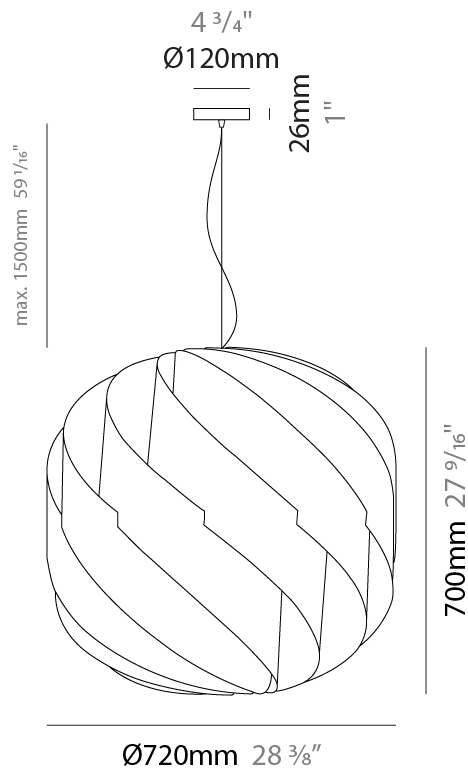

PROJECT	_____
TYPE	_____
SPECIFIER	_____
QUANTITY	_____
DATE	_____

GLOBE SUSPENSION

D61020-

base number   Finish
Options

1. To build a product code in our configurator select the specify button on the base model # product page
2. To build a manual product code on this datasheet choose from the options listed below in blue font and add the suffix to the base model #

GENERAL

Series: Globe _____
Partner: Linea Zero _____
Division: Design _____
Installation: Suspension _____
Product Type: Pendant _____
Mounting Location: Ceiling _____

PHYSICAL

Shape: Round _____
Diameter (mm): 720 _____
Diameter (in): 28 ³/₈ _____
Height (mm): 700 _____
Height (in): 27 ⁹/₁₆ _____
Max. Overall Height (mm): 2200 _____
Max. Overall Height (in): 86 ⁵/₈ _____
Diffuser: Polilux™ Shade - See Finish Options
Fixture Finish: WHI / BLK / SIL / NGD / COP / PKM
Fixture Material: Polilux™/ Metal holder
Primary Material: Non-Static Polilux
Cable Details: 1500mm / 59 1/16" Transparent Cable & Wire

ELECTRICAL

Number of Lamps: 3 _____
Lamp Type: LED Retrofit _____
Bulb Included: Bulb Not Included
Max. Wattage Per Lamp (W): 7 _____
Lamp Base: E26 _____
Input Voltage (V): 120 _____
Upon Request: 277Vac / GU24

LED

OPTICAL

RATINGS AND CERTIFICATIONS

Certified By: Certified for North American Standards _____
IP rating: IP20 _____