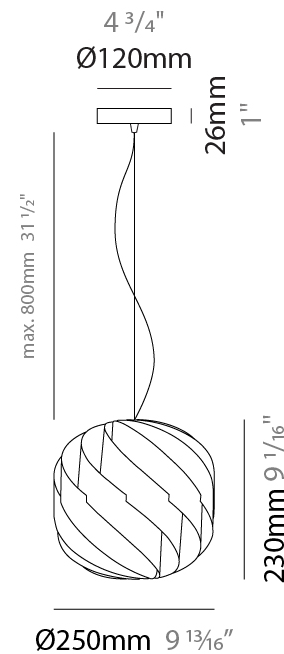

GLOBE SUSPENSION

D61024-

base number   Finish
Options

1. To build a product code in our configurator select the specify button on the base model # product page
2. To build a manual product code on this datasheet choose from the options listed below in blue font and add the suffix to the base model #

GENERAL

Series: Globe
Partner: Linea Zero
Division: Design
Installation: Suspension
Product Type: Pendant
Mounting Location: Ceiling

PHYSICAL

Shape: Round
Diameter (mm): 250
Diameter (in): 9 ¹³/₁₆
Height (mm): 230
Height (in): 9 ¹/₁₆
Max. Overall Height (mm): 1030
Max. Overall Height (in): 40 ⁹/₁₆
Diffuser: Polilux™ Shade - See Finish Options
Fixture Finish: WHI / BLK / SIL / NGD / COP / PKM
Fixture Material: Polilux™/ Metal holder
Primary Material: Non-Static Polilux
Cable Details: 800mm / 31 1/2" Transparent Cable & Wire

ELECTRICAL

Number of Lamps: 1
Lamp Type: LED Retrofit
Bulb Included: Bulb Not Included
Max. Wattage Per Lamp (W): 7
Lamp Base: E26
Input Voltage (V): 120
Upon Request: 277Vac / GU24

LED

OPTICAL

RATINGS AND CERTIFICATIONS

Certified By: Certified for North American Standards
IP rating: IP20

PROJECT	_____
TYPE	_____
SPECIFIER	_____
QUANTITY	_____
DATE	_____