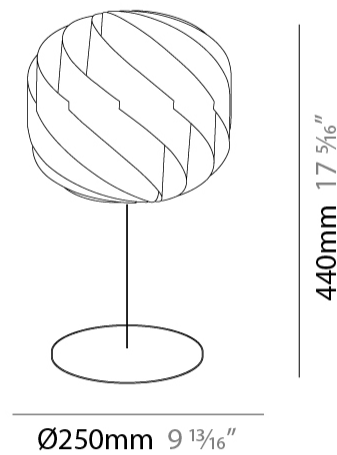

GLOBE PORTABLE

D64021-

base number   Finish
Options

1. To build a product code in our configurator select the specify button on the base model # product page
2. To build a manual product code on this datasheet choose from the options listed below in blue font and add the suffix to the base model #

GENERAL

Series: Globe
Brand: Linea Zero
Division: Design
Mounting Type: Portable
Mounting Location: Table
Subcategory: Table

PHYSICAL

Shape: Round
Diameter (mm): 250
Diameter (in): 9 13/16
Height (mm): 440
Height (in): 17 5/16
Light Distribution: Omnidirectional
Diffuser: Polilux™ Shade - See Finish Options
Fixture Finish: WHI / BLK / SIL / NGD / COP / PKM
Fixture Material: Polilux™/ Metal holder
Upon Request: Bolt Down

ELECTRICAL

Number of Lamps: 1
Lamp Type: LED Retrofit
Bulb Included: Bulb Not Included
Max. Wattage Per Lamp (W): 7
Lamp Base: E26
Input Voltage (V): 120
Upon Request: 277Vac / GU24

LED

OPTICAL

RATINGS AND CERTIFICATIONS

Certified By: Certified for North American Standards
IP rating: IP20

PROJECT	_____
TYPE	_____
SPECIFIER	_____
QUANTITY	_____
DATE	_____