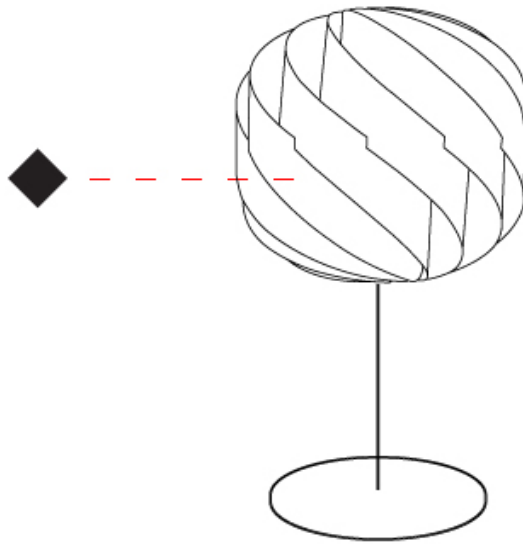

GLOBE PORTABLE

D64021-

PROJECT

TYPE

SPECIFIER

QUANTITY

DATE