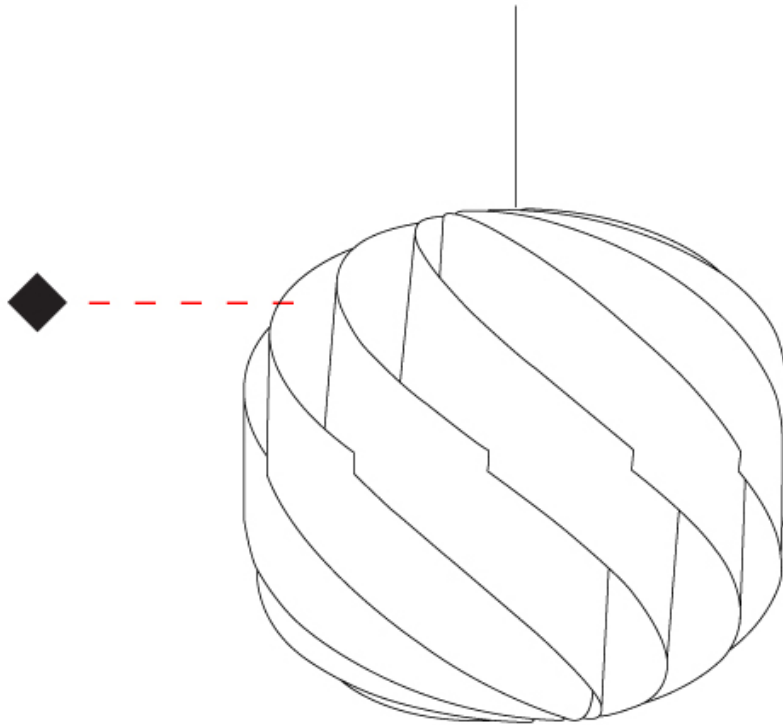

GLOBE SUSPENSION

D61022-

PROJECT	_____
TYPE	_____
SPECIFIER	_____
QUANTITY	_____
DATE	_____