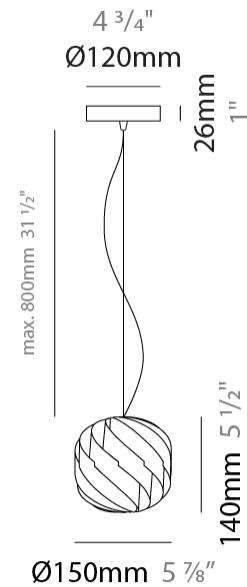

GLOBE SUSPENSION

D61025-

base number   Finish
Options

1. To build a product code in our configurator select the specify button on the base model # product page
2. To build a manual product code on this datasheet choose from the options listed below in blue font and add the suffix to the base model #

GENERAL

Series: Globe
Brand: Linea Zero
Division: Design
Mounting Type: Suspension
Mounting Location: Ceiling
Subcategory: Pendant

PHYSICAL

Shape: Round
Diameter (mm): 150
Diameter (in): 5 7/8
Height (mm): 140
Height (in): 5 1/2
Max. Overall Height (mm): 940
Max. Overall Height (in): 37
Light Distribution: Omnidirectional
Diffuser: Polilux™ Shade - See Finish Options
Fixture Finish: WHI / BLK / SIL / NGD / COP / PKM
Fixture Material: Polilux™/ Metal holder
Cable Details: 800mm / 31 1/2" Transparent Cable & Wire

ELECTRICAL

Number of Lamps: 1
Lamp Type: LED Retrofit
Bulb Included: Bulb Not Included
Max. Wattage Per Lamp (W): 3
Lamp Base: E12
Input Voltage (V): 120

LED

OPTICAL

RATINGS AND CERTIFICATIONS

Certified By: Certified for North American Standards
IP rating: IP20

PROJECT	_____
TYPE	_____
SPECIFIER	_____
QUANTITY	_____
DATE	_____