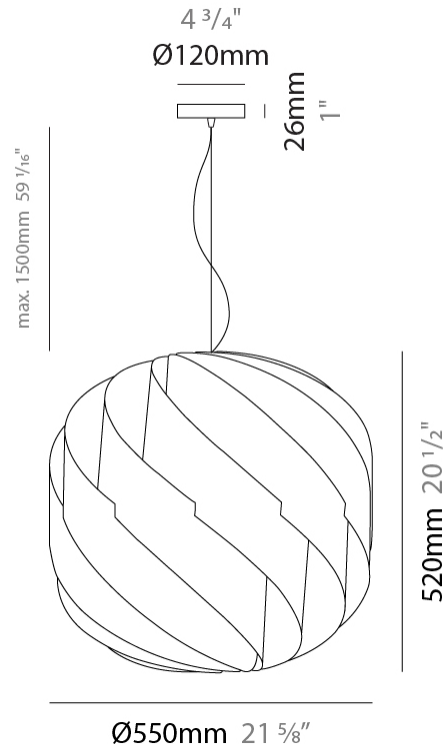

PROJECT	_____
TYPE	_____
SPECIFIER	_____
QUANTITY	_____
DATE	_____

GLOBE SUSPENSION

D61021-

base number   Finish
Options

1. To build a product code in our configurator select the specify button on the base model # product page
2. To build a manual product code on this datasheet choose from the options listed below in blue font and add the suffix to the base model #

GENERAL

Series: Globe _____
Brand: Linea Zero _____
Division: Design _____
Mounting Type: Suspension _____
Mounting Location: Ceiling _____
Subcategory: Pendant _____

PHYSICAL

Shape: Round _____
Diameter (mm): 550 _____
Diameter (in): 21 5/8 _____
Height (mm): 520 _____
Height (in): 20 1/2 _____
Max. Overall Height (mm): 2020 _____
Max. Overall Height (in): 79 1/2 _____
Light Distribution: Omnidirectional _____
Diffuser: Polilux™ Shade - See Finish Options _____
Fixture Finish: WHI / BLK / SIL / NGD / COP / PKM _____
Fixture Material: Polilux™/ Metal holder _____
Cable Details: 1,500mm / 59 1/16" Transparent Cable & Wire _____

ELECTRICAL

Number of Lamps: 2 _____
Lamp Type: LED Retrofit _____
Bulb Included: Bulb Not Included _____
Max. Wattage Per Lamp (W): 7 _____
Lamp Base: E26 _____
Input Voltage (V): 120 _____
Upon Request: 277Vac / GU24 _____

LED

OPTICAL

RATINGS AND CERTIFICATIONS

Certified By: Certified for North American Standards _____
IP rating: IP20 _____