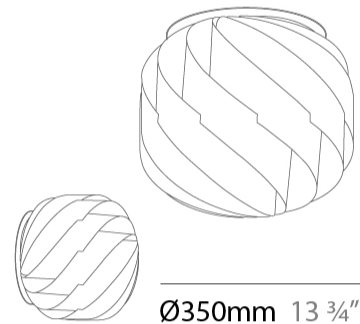

PROJECT
TYPE
SPECIFIER
QUANTITY
DATE

GLOBE SURFACE

D62019-

base number Finish
Options

1. To build a product code in our configurator select the specify button on the base model # product page
2. To build a manual product code on this datasheet choose from the options listed below in blue font and add the suffix to the base model #

GENERAL

Series: Globe
Brand: Linea Zero
Division: Design
Mounting Type: Surface
Mounting Location: Ceiling
Subcategory: Ambient

PHYSICAL

Shape: Round
Diameter (mm): 250
Diameter (in): 9 ¹³/₁₆
Height (mm): 240
Height (in): 9 ⁷/₁₆
Light Distribution: Omnidirectional
Diffuser: Polilux™ Shade - See Finish Options
Fixture Finish: WHI / BLK / SIL / NGD / COP / PKM
Fixture Material: Polilux™/ Metal holder

ELECTRICAL

Number of Lamps: 1
Lamp Type: LED Retrofit
Bulb Included: Bulb Not Included
Max. Wattage Per Lamp (W): 7
Lamp Base: E26
Input Voltage (V): 120
Upon Request: 277Vac / GU24

LED

OPTICAL

RATINGS AND CERTIFICATIONS

Certified By: Certified for North American Standards
IP rating: IP20