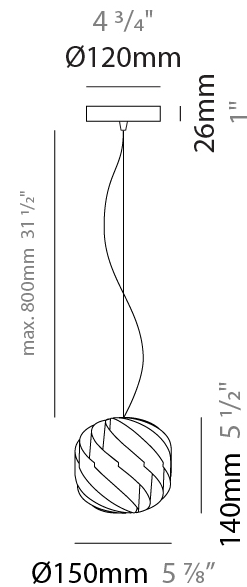

GLOBE SUSPENSION

D61025-

base number   Finish
Options

1. To build a product code in our configurator select the specify button on the base model # product page
2. To build a manual product code on this datasheet choose from the options listed below in blue font and add the suffix to the base model #

GENERAL

Series: Globe
Partner: Linea Zero
Division: Design
Installation: Suspension
Product Type: Pendant
Mounting Location: Ceiling

PHYSICAL

Shape: Round
Diameter (mm): 150
Diameter (in): 5 7/8
Height (mm): 140
Height (in): 5 1/2
Max. Overall Height (mm): 940
Max. Overall Height (in): 37
Diffuser: Polilux™ Shade - See Finish Options
Fixture Finish: WHI / BLK / SIL / NGD / COP / PKM
Fixture Material: Polilux™/ Metal holder
Primary Material: Non-Static Polilux
Cable Details: 800mm / 31 1/2" Transparent Cable & Wire

ELECTRICAL

Number of Lamps: 1
Lamp Type: LED Retrofit
Bulb Included: Bulb Not Included
Max. Wattage Per Lamp (W): 3
Lamp Base: E12
Input Voltage (V): 120

LED

OPTICAL

RATINGS AND CERTIFICATIONS

Certified By: Certified for North American Standards
IP rating: IP20

PROJECT	_____
TYPE	_____
SPECIFIER	_____
QUANTITY	_____
DATE	_____