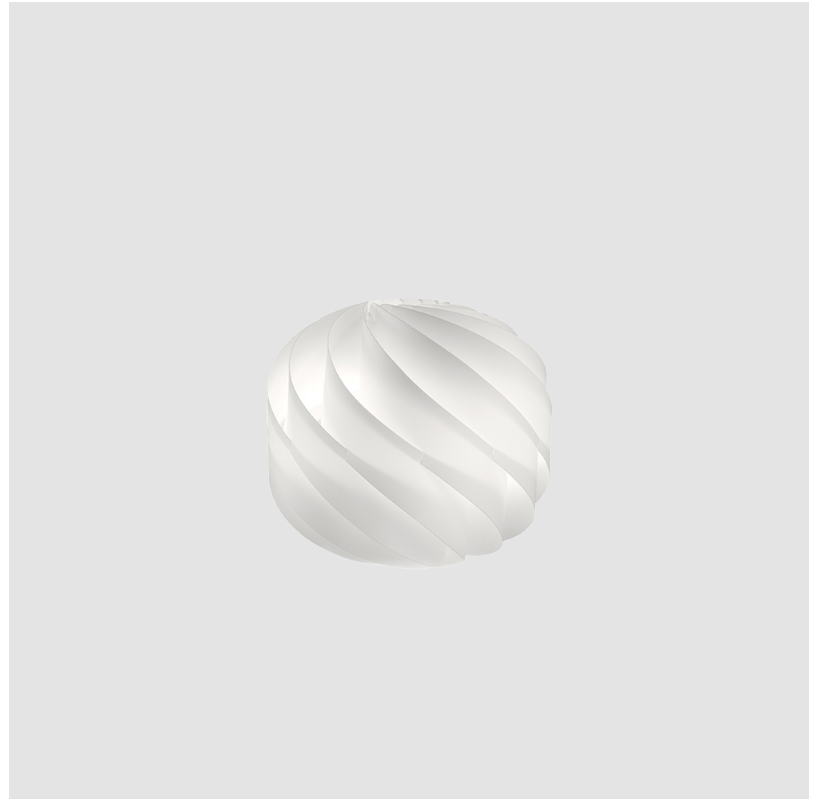

GLOBE PORTABLE

D64017-

base number   Finish
Options

1. To build a product code in our configurator select the specify button on the base model # product page
2. To build a manual product code on this datasheet choose from the options listed below in blue font and add the suffix to the base model #

GENERAL

Series: Globe
Partner: Linea Zero
Division: Design
Installation: Portable
Product Type: Table
Mounting Location: Table

PHYSICAL

Shape: Round
Diameter (mm): 150
Diameter (in): 5 7/8
Height (mm): 140
Height (in): 5 1/2
Diffuser: Polilux™ Shade - See Finish Options
Fixture Finish: WHI / BLK / SIL / NGD / COP / PKM
Fixture Material: Polilux™/ Metal holder
Primary Material: Non-Static Polilux
Upon Request: Bolt Down

ELECTRICAL

Number of Lamps: 1
Lamp Type: LED Retrofit
Bulb Included: Bulb Not Included
Max. Wattage Per Lamp (W): 3
Lamp Base: E12
Input Voltage (V): 120

LED

OPTICAL

RATINGS AND CERTIFICATIONS

Certified By: Certified for North American Standards
IP rating: IP20

PROJECT	_____
TYPE	_____
SPECIFIER	_____
QUANTITY	_____
DATE	_____

Ø150mm 5 7/8"