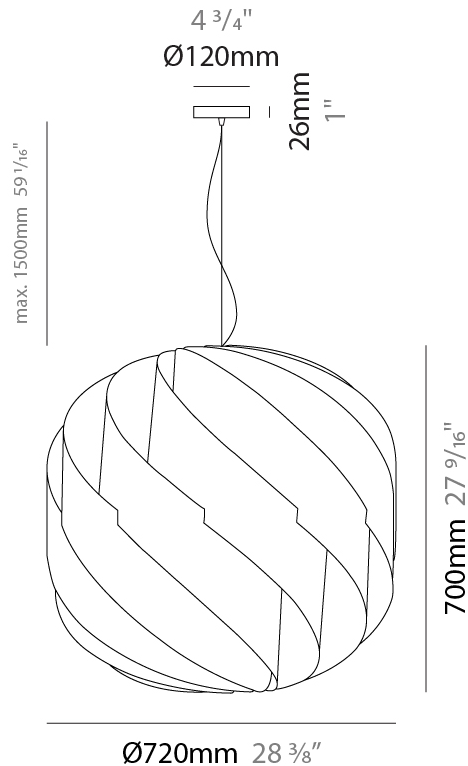

PROJECT	_____
TYPE	_____
SPECIFIER	_____
QUANTITY	_____
DATE	_____

GLOBE SUSPENSION

D61020-

base number   Finish
Options

1. To build a product code in our configurator select the specify button on the base model # product page
2. To build a manual product code on this datasheet choose from the options listed below in blue font and add the suffix to the base model #

GENERAL

Series: Globe _____
Partner: Linea Zero _____
Division: Design _____
Installation: Suspension _____
Product Type: Pendant _____
Mounting Location: Ceiling _____

PHYSICAL

Shape: Round _____
Diameter (mm): 720 _____
Diameter (in): 28 ³/₈ _____
Height (mm): 700 _____
Height (in): 27 ⁹/₁₆ _____
Max. Overall Height (mm): 2200 _____
Max. Overall Height (in): 86 ⁵/₈ _____
Diffuser: Polilux™ Shade - See Finish Options
Fixture Finish: WHI / BLK / SIL / NGD / COP / PKM
Fixture Material: Polilux™/ Metal holder
Primary Material: Non-Static Polilux
Cable Details: 1500mm / 59 1/16" Transparent Cable & Wire

ELECTRICAL

Number of Lamps: 3 _____
Lamp Type: LED Retrofit _____
Bulb Included: Bulb Not Included
Max. Wattage Per Lamp (W): 7 _____
Lamp Base: E26 _____
Input Voltage (V): 120 _____
Upon Request: 277Vac / GU24

LED

OPTICAL

RATINGS AND CERTIFICATIONS

Certified By: Certified for North American Standards _____
IP rating: IP20 _____