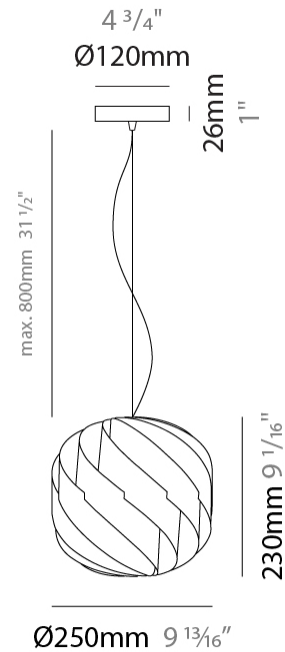

GLOBE SUSPENSION

D61024-

base number Finish
Options

1. To build a product code in our configurator select the specify button on the base model # product page
2. To build a manual product code on this datasheet choose from the options listed below in blue font and add the suffix to the base model #

GENERAL

Series: Globe
Partner: Linea Zero
Division: Design
Installation: Suspension
Product Type: Pendant
Mounting Location: Ceiling

PHYSICAL

Shape: Round
Diameter (mm): 250
Diameter (in): 9 ¹³/₁₆
Height (mm): 230
Height (in): 9 ¹/₁₆
Max. Overall Height (mm): 1030
Max. Overall Height (in): 40 ⁹/₁₆
Diffuser: Polilux™ Shade - See Finish Options
Fixture Finish: WHI / BLK / SIL / NGD / COP / PKM
Fixture Material: Polilux™/ Metal holder
Primary Material: Non-Static Polilux
Cable Details: 800mm / 31 1/2" Transparent Cable & Wire

ELECTRICAL

Number of Lamps: 1
Lamp Type: LED Retrofit
Bulb Included: Bulb Not Included
Max. Wattage Per Lamp (W): 7
Lamp Base: E26
Input Voltage (V): 120
Upon Request: 277Vac / GU24

LED

OPTICAL

RATINGS AND CERTIFICATIONS

Certified By: Certified for North American Standards
IP rating: IP20

PROJECT
TYPE
SPECIFIER
QUANTITY
DATE