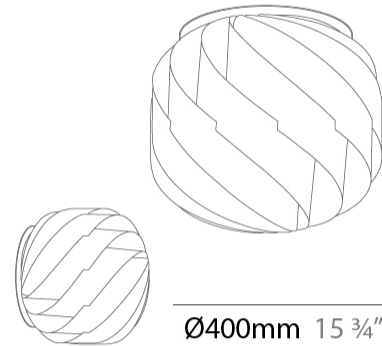

PROJECT	_____
TYPE	_____
SPECIFIER	_____
QUANTITY	_____
DATE	_____

GLOBE SURFACE

D62017-

base number   Finish
Options

1. To build a product code in our configurator select the specify button on the base model # product page
2. To build a manual product code on this datasheet choose from the options listed below in blue font and add the suffix to the base model #

GENERAL

Series: Globe _____
Brand: Linea Zero _____
Division: Design _____
Mounting Type: Surface _____
Mounting Location: Ceiling _____
Subcategory: Ambient _____

PHYSICAL

Shape: Round _____
Diameter (mm): 400 _____
Diameter (in): 15 ¾ _____
Height (mm): 390 _____
Height (in): 15 ⅝ _____
Light Distribution: Omnidirectional _____
Diffuser: Polilux™ Shade - See Finish Options _____
[Fixture Finish: WHI / BLK / SIL / NGD / COP / PKM](#) _____
Fixture Material: Polilux™/ Metal holder _____

ELECTRICAL

Number of Lamps: 1 _____
Lamp Type: LED Retrofit _____
Bulb Included: Bulb Not Included _____
Max. Wattage Per Lamp (W): 7 _____
Lamp Base: E26 _____
Input Voltage (V): 120 _____
Upon Request: 277Vac / GU24 _____

LED

OPTICAL

RATINGS AND CERTIFICATIONS

Certified By: Certified for North American Standards _____
IP rating: IP20 _____