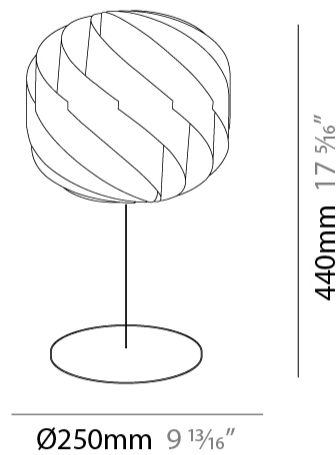

PROJECT
TYPE
SPECIFIER
QUANTITY
DATE

GLOBE PORTABLE

D64021-

base number   Finish
Options

1. To build a product code in our configurator select the specify button on the base model # product page
2. To build a manual product code on this datasheet choose from the options listed below in blue font and add the suffix to the base model #

GENERAL

Series: Globe
Brand: Linea Zero
Division: Design
Mounting Type: Portable
Mounting Location: Table
Subcategory: Table

PHYSICAL

Shape: Round
Diameter (mm): 250
Diameter (in): 9 ¹³/₁₆
Height (mm): 440
Height (in): 17 ⁵/₁₆
Light Distribution: Omnidirectional
Diffuser: Polilux™ Shade - See Finish Options
[Fixture Finish: WHI / BLK / SIL / NGD / COP / PKM](#)
Fixture Material: Polilux™/ Metal holder
Upon Request: Bolt Down

ELECTRICAL

Number of Lamps: 1
Lamp Type: LED Retrofit
Bulb Included: Bulb Not Included
Max. Wattage Per Lamp (W): 7
Lamp Base: E26
Input Voltage (V): 120
Upon Request: 277Vac / GU24

LED

OPTICAL

RATINGS AND CERTIFICATIONS

Certified By: Certified for North American Standards
IP rating: IP20