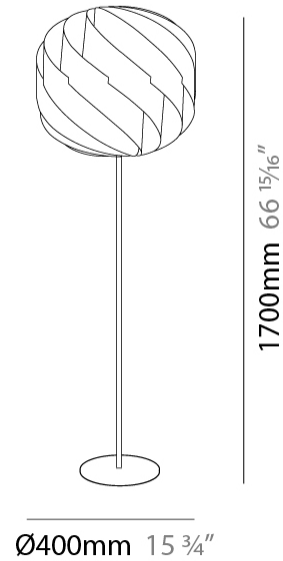

GLOBE PORTABLE

D64022-

base number   Finish
Options

1. To build a product code in our configurator select the specify button on the base model # product page
2. To build a manual product code on this datasheet choose from the options listed below in blue font and add the suffix to the base model #

GENERAL

Series: Globe
Brand: Linea Zero
Division: Design
Mounting Type: Portable
Mounting Location: Floor
Subcategory: Floor

PHYSICAL

Shape: Round
Diameter (mm): 400
Diameter (in): 15 3/4
Height (mm): 1700
Height (in): 66 15/16
Light Distribution: Omnidirectional
Diffuser: Polilux™ Shade - See Finish Options
[Fixture Finish: WHI / BLK / SIL / NGD / COP / PKM](#)
Fixture Material: Polilux™/ Metal holder
Upon Request: Bolt Down

ELECTRICAL

Number of Lamps: 1
Lamp Type: LED Retrofit
Bulb Included: Bulb Not Included
Max. Wattage Per Lamp (W): 7
Lamp Base: E26
Input Voltage (V): 120
Upon Request: 277Vac / GU24

LED

OPTICAL

RATINGS AND CERTIFICATIONS

Certified By: Certified for North American Standards
IP rating: IP20

PROJECT	_____
TYPE	_____
SPECIFIER	_____
QUANTITY	_____
DATE	_____