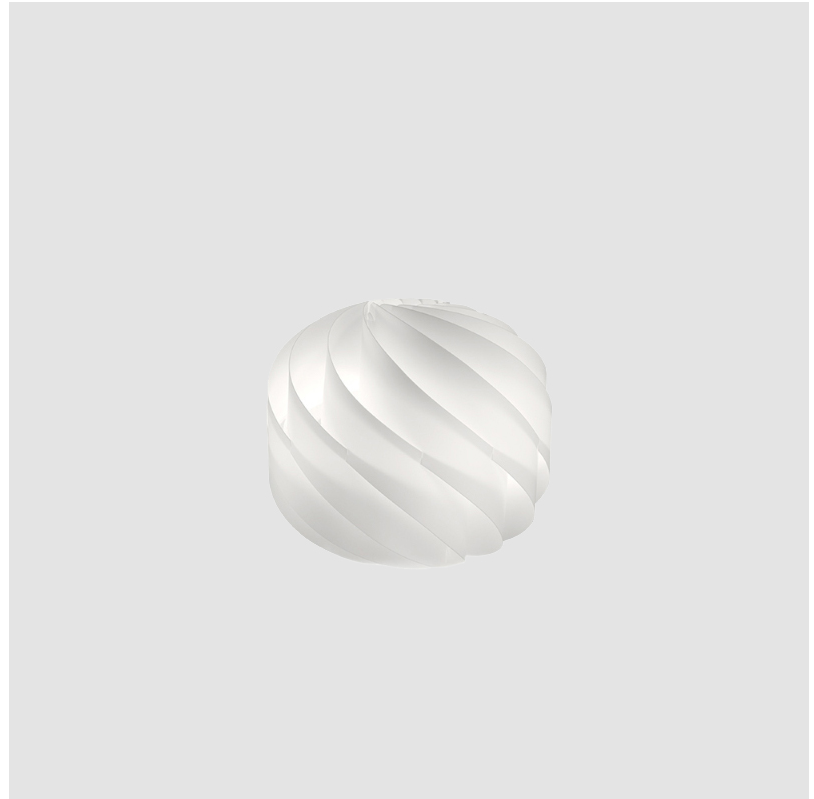

GLOBE PORTABLE

D64017-

base number   Finish
Options

1. To build a product code in our configurator select the specify button on the base model # product page
2. To build a manual product code on this datasheet choose from the options listed below in blue font and add the suffix to the base model #

GENERAL

Series: Globe
Brand: Linea Zero
Division: Design
Mounting Type: Portable
Mounting Location: Table
Subcategory: Table

PHYSICAL

Shape: Round
Diameter (mm): 150
Diameter (in): 5 7/8
Height (mm): 140
Height (in): 5 1/2
Light Distribution: Omnidirectional
Diffuser: Polilux™ Shade - See Finish Options
[Fixture Finish: WHI / BLK / SIL / NGD / COP / PKM](#)
Fixture Material: Polilux™/ Metal holder
Upon Request: Bolt Down

ELECTRICAL

Number of Lamps: 1
Lamp Type: LED Retrofit
Bulb Included: Bulb Not Included
Max. Wattage Per Lamp (W): 3
Lamp Base: E12
Input Voltage (V): 120

LED

OPTICAL

RATINGS AND CERTIFICATIONS

Certified By: Certified for North American Standards
IP rating: IP20

PROJECT	_____
TYPE	_____
SPECIFIER	_____
QUANTITY	_____
DATE	_____

Ø150mm 5 7/8"