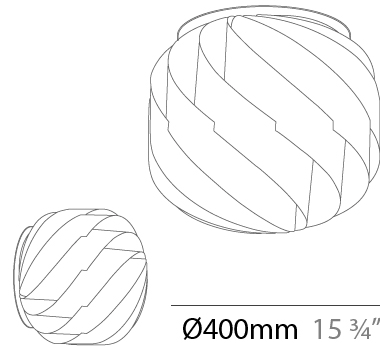

GLOBE SURFACE

D62017-

base number   Finish
Options

1. To build a product code in our configurator select the specify button on the base model # product page
2. To build a manual product code on this datasheet choose from the options listed below in blue font and add the suffix to the base model #

GENERAL

Series: Globe
Brand: Linea Zero
Division: Design
Mounting Type: Surface
Mounting Location: Ceiling
Subcategory: Ambient

PHYSICAL

Shape: Round
Diameter (mm): 400
Diameter (in): 15 3/4
Height (mm): 390
Height (in): 15 3/8
Light Distribution: Omnidirectional
Diffuser: Polilux™ Shade - See Finish Options
Fixture Finish: WHI / BLK / SIL / NGD / COP / PKM
Fixture Material: Polilux™ / Metal holder

ELECTRICAL

Number of Lamps: 1
Lamp Type: LED Retrofit
Bulb Included: Bulb Not Included
Max. Wattage Per Lamp (W): 7
Lamp Base: E26
Input Voltage (V): 120
Upon Request: 277Vac / GU24

LED

OPTICAL

RATINGS AND CERTIFICATIONS

Certified By: Certified for North American Standards
IP rating: IP20