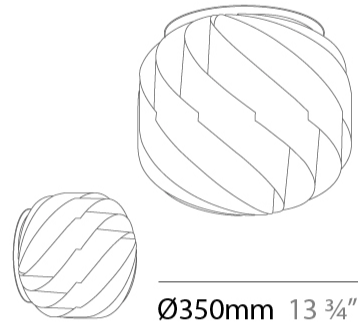

PROJECT _____
TYPE _____
SPECIFIER _____
QUANTITY _____
DATE _____

GLOBE SURFACE

D62019-

base number   Finish
Options

1. To build a product code in our configurator select the specify button on the base model # product page
2. To build a manual product code on this datasheet choose from the options listed below in blue font and add the suffix to the base model #

GENERAL

Series: Globe
Brand: Linea Zero
Division: Design
Mounting Type: Surface
Mounting Location: Ceiling
Subcategory: Ambient

PHYSICAL

Shape: Round
Diameter (mm): 250
Diameter (in): 9 ¹³/₁₆
Height (mm): 240
Height (in): 9 ⁷/₁₆
Light Distribution: Omnidirectional
Diffuser: Polilux™ Shade - See Finish Options
Fixture Finish: WHI / BLK / SIL / NGD / COP / PKM
Fixture Material: Polilux™ / Metal holder

ELECTRICAL

Number of Lamps: 1
Lamp Type: LED Retrofit
Bulb Included: Bulb Not Included
Max. Wattage Per Lamp (W): 7
Lamp Base: E26
Input Voltage (V): 120
Upon Request: 277Vac / GU24

LED

OPTICAL

RATINGS AND CERTIFICATIONS

Certified By: Certified for North American Standards
IP rating: IP20