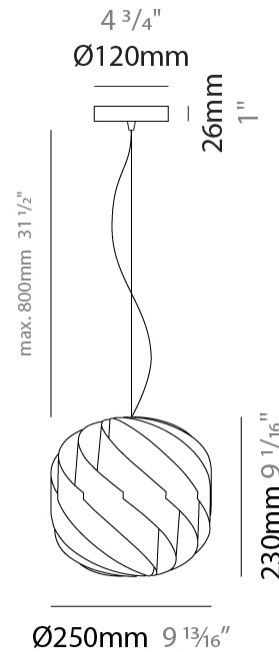

PROJECT
TYPE
SPECIFIER
QUANTITY
DATE

GLOBE SUSPENSION

D61024-

base number   Finish
Options

1. To build a product code in our configurator select the specify button on the base model # product page
2. To build a manual product code on this datasheet choose from the options listed below in blue font and add the suffix to the base model #

GENERAL

Series: Globe
Brand: Linea Zero
Division: Design
Mounting Type: Suspension
Mounting Location: Ceiling
Subcategory: Pendant

PHYSICAL

Shape: Round
Diameter (mm): 250
Diameter (in): 9 ¹³/₁₆
Height (mm): 230
Height (in): 9 ¹/₁₆
Max. Overall Height (mm): 1030
Max. Overall Height (in): 40 ⁹/₁₆
Light Distribution: Omnidirectional
Diffuser: Polilux™ Shade - See Finish Options
Fixture Finish: WHI / BLK / SIL / NGD / COP / PKM
Fixture Material: Polilux™/ Metal holder
Cable Details: 800mm / 31 1/2" Transparent Cable & Wire

ELECTRICAL

Number of Lamps: 1
Lamp Type: LED Retrofit
Bulb Included: Bulb Not Included
Max. Wattage Per Lamp (W): 7
Lamp Base: E26
Input Voltage (V): 120
Upon Request: 277Vac / GU24

LED

OPTICAL

RATINGS AND CERTIFICATIONS

Certified By: Certified for North American Standards
IP rating: IP20