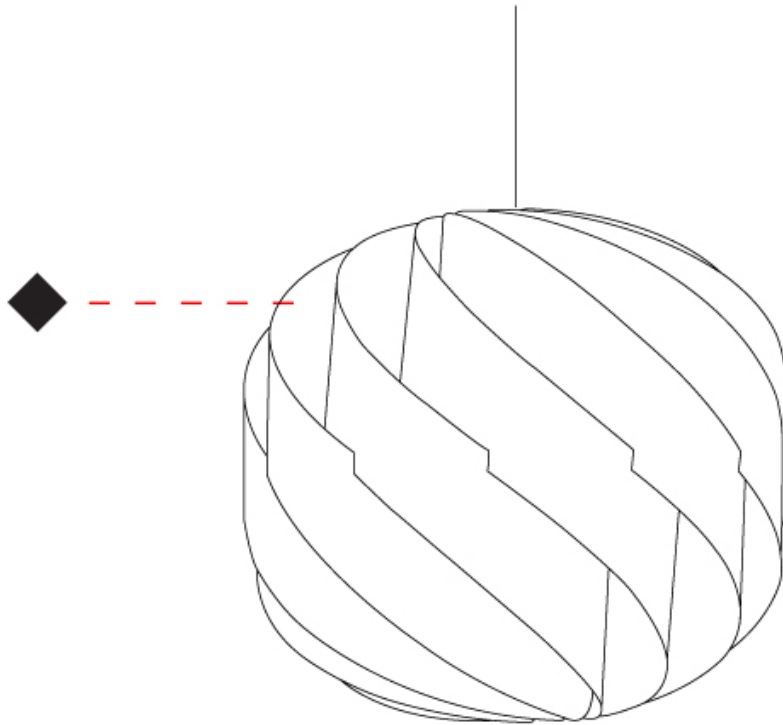

GLOBE SUSPENSION

D61025-

PROJECT

TYPE

SPECIFIER

QUANTITY

DATE