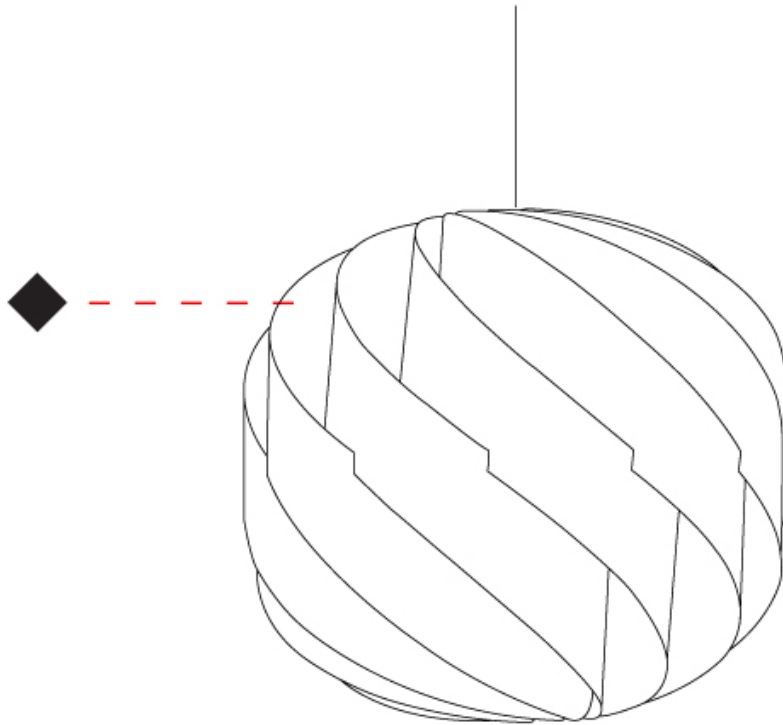

GLOBE SUSPENSION

D61020-

PROJECT

TYPE

SPECIFIER

QUANTITY

DATE