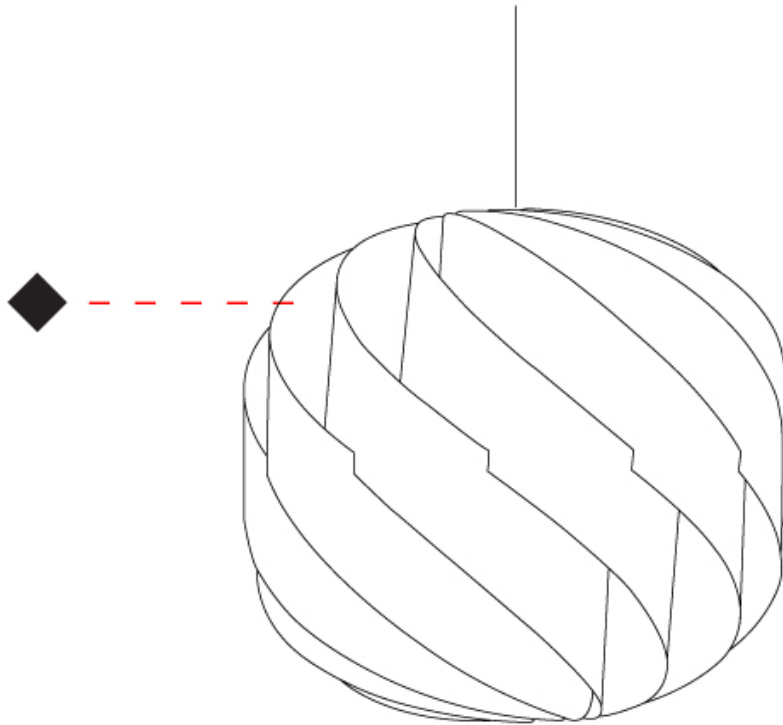

GLOBE SUSPENSION

D61021-

PROJECT

TYPE

SPECIFIER

QUANTITY

DATE