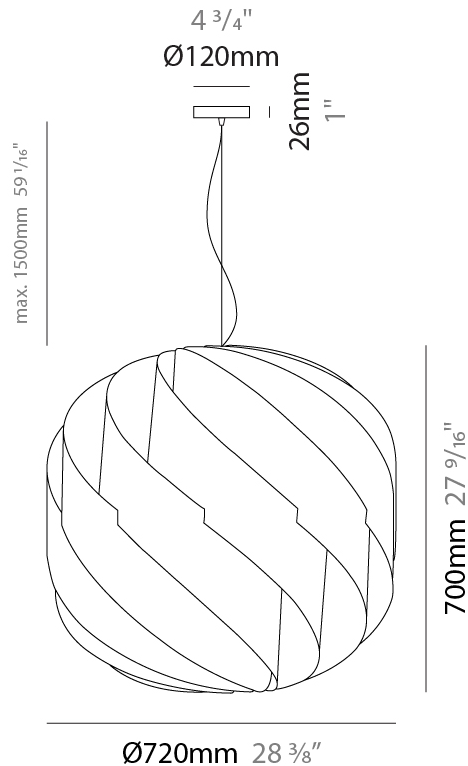

PROJECT	_____
TYPE	_____
SPECIFIER	_____
QUANTITY	_____
DATE	_____

GLOBE SUSPENSION

D61020-

base number   Finish
Options

1. To build a product code in our configurator select the specify button on the base model # product page
2. To build a manual product code on this datasheet choose from the options listed below in blue font and add the suffix to the base model #

GENERAL

Series: Globe
Brand: Linea Zero
Division: Design
Mounting Type: Suspension
Mounting Location: Ceiling
Subcategory: Pendant

PHYSICAL

Shape: Round
Diameter (mm): 720
Diameter (in): 28 3/8
Height (mm): 700
Height (in): 27 9/16
Max. Overall Height (mm): 2200
Max. Overall Height (in): 86 5/8
Light Distribution: Omnidirectional
Diffuser: Polilux™ Shade - See Finish Options
Fixture Finish: WHI / BLK / SIL / NGD / COP / PKM
Fixture Material: Polilux™/ Metal holder
Cable Details: 1,500mm / 59 1/16" Transparent Cable & Wire

ELECTRICAL

Number of Lamps: 3
Lamp Type: LED Retrofit
Bulb Included: Bulb Not Included
Max. Wattage Per Lamp (W): 7
Lamp Base: E26
Input Voltage (V): 120
Upon Request: 277Vac / GU24

LED

OPTICAL

RATINGS AND CERTIFICATIONS

Certified By: Certified for North American Standards
IP rating: IP20