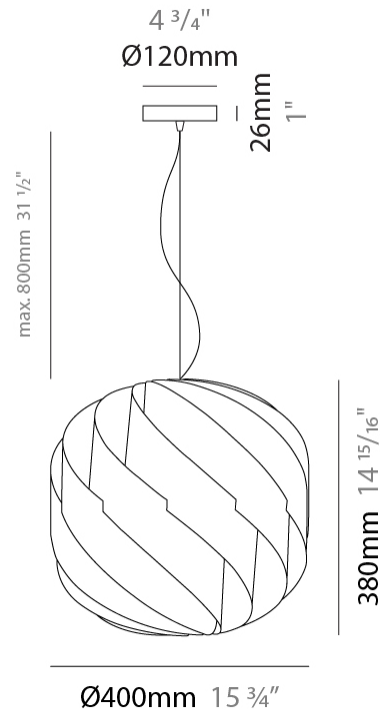

PROJECT	
TYPE	
SPECIFIER	
QUANTITY	
DATE	

GLOBE SUSPENSION

D61022-

base number   Finish
Options

1. To build a product code in our configurator select the specify button on the base model # product page
2. To build a manual product code on this datasheet choose from the options listed below in blue font and add the suffix to the base model #

GENERAL

Series: Globe
Brand: Linea Zero
Division: Design
Mounting Type: Suspension
Mounting Location: Ceiling
Subcategory: Pendant

PHYSICAL

Shape: Round
Diameter (mm): 400
Diameter (in): 15 3/4
Height (mm): 380
Height (in): 14 15/16
Max. Overall Height (mm): 1180
Max. Overall Height (in): 46 7/16
Light Distribution: Omnidirectional
Diffuser: Polilux™ Shade - See Finish Options
Fixture Finish: WHI / BLK / SIL / NGD / COP / PKM
Fixture Material: Polilux™/ Metal holder
Cable Details: 800mm / 31 1/2" Transparent Cable & Wire

ELECTRICAL

Number of Lamps: 1
Lamp Type: LED Retrofit
Bulb Included: Bulb Not Included
Max. Wattage Per Lamp (W): 7
Lamp Base: E26
Input Voltage (V): 120
Upon Request: 277Vac / GU24

LED

OPTICAL

RATINGS AND CERTIFICATIONS

Certified By: Certified for North American Standards
IP rating: IP20