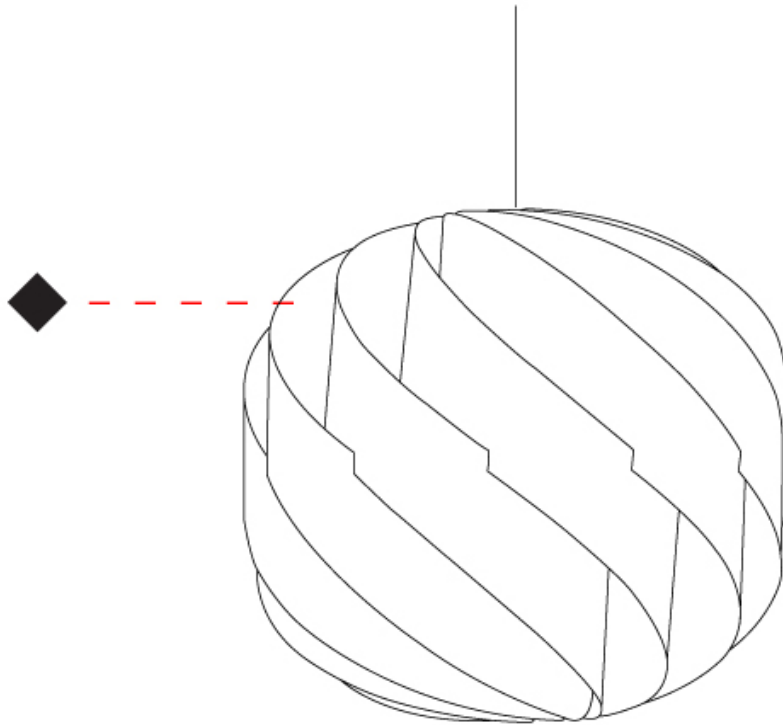

GLOBE SUSPENSION

D61024-

PROJECT

TYPE

SPECIFIER

QUANTITY

DATE