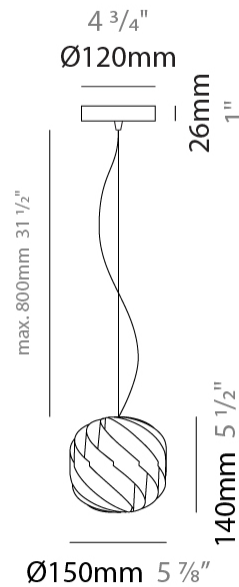

GLOBE SUSPENSION

D61025-

base number   Finish
Options

1. To build a product code in our configurator select the specify button on the base model # product page
2. To build a manual product code on this datasheet choose from the options listed below in blue font and add the suffix to the base model #

GENERAL

Series: Globe
Brand: Linea Zero
Division: Design
Mounting Type: Suspension
Mounting Location: Ceiling
Subcategory: Pendant

PHYSICAL

Shape: Round
Diameter (mm): 150
Diameter (in): 5 7/8
Height (mm): 140
Height (in): 5 1/2
Max. Overall Height (mm): 940
Max. Overall Height (in): 37
Light Distribution: Omnidirectional
Diffuser: Polilux™ Shade - See Finish Options
Fixture Finish: WHI / BLK / SIL / NGD / COP / PKM
Fixture Material: Polilux™/ Metal holder
Cable Details: 800mm / 31 1/2" Transparent Cable & Wire

ELECTRICAL

Number of Lamps: 1
Lamp Type: LED Retrofit
Bulb Included: Bulb Not Included
Max. Wattage Per Lamp (W): 3
Lamp Base: E12
Input Voltage (V): 120

LED

OPTICAL

RATINGS AND CERTIFICATIONS

Certified By: Certified for North American Standards
IP rating: IP20

PROJECT	_____
TYPE	_____
SPECIFIER	_____
QUANTITY	_____
DATE	_____