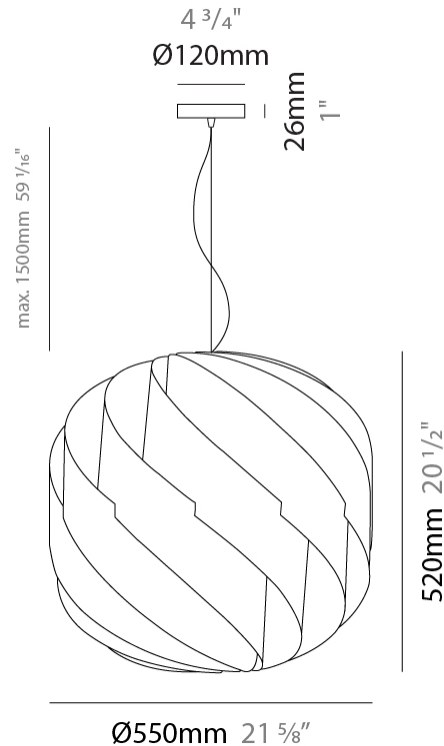

PROJECT	_____
TYPE	_____
SPECIFIER	_____
QUANTITY	_____
DATE	_____

GLOBE SUSPENSION

D61021-

base number   Finish
Options

1. To build a product code in our configurator select the specify button on the base model # product page
2. To build a manual product code on this datasheet choose from the options listed below in blue font and add the suffix to the base model #

GENERAL

Series: Globe
Brand: Linea Zero
Division: Design
Mounting Type: Suspension
Mounting Location: Ceiling
Subcategory: Pendant

PHYSICAL

Shape: Round
Diameter (mm): 550
Diameter (in): 21 5/8
Height (mm): 520
Height (in): 20 1/2
Max. Overall Height (mm): 2020
Max. Overall Height (in): 79 1/2
Light Distribution: Omnidirectional
Diffuser: Polilux™ Shade - See Finish Options
Fixture Finish: WHI / BLK / SIL / NGD / COP / PKM
Fixture Material: Polilux™/ Metal holder
Cable Details: 1,500mm / 59 1/16" Transparent Cable & Wire

ELECTRICAL

Number of Lamps: 2
Lamp Type: LED Retrofit
Bulb Included: Bulb Not Included
Max. Wattage Per Lamp (W): 7
Lamp Base: E26
Input Voltage (V): 120
Upon Request: 277Vac / GU24

LED

OPTICAL

RATINGS AND CERTIFICATIONS

Certified By: Certified for North American Standards
IP rating: IP20