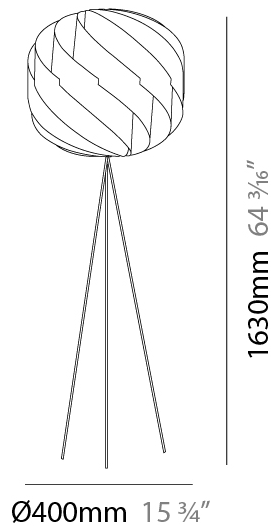

PROJECT
TYPE
SPECIFIER
QUANTITY
DATE

GLOBE PORTABLE

D64019-

base number   Finish
Options

1. To build a product code in our configurator select the specify button on the base model # product page
2. To build a manual product code on this datasheet choose from the options listed below in blue font and add the suffix to the base model #

GENERAL

Series: Globe
Partner: Linea Zero
Division: Design
Installation: Portable
Product Type: Floor
Mounting Location: Floor

PHYSICAL

Shape: Round
Diameter (mm): 400
Diameter (in): 15 3/4
Height (mm): 1630
Height (in): 64 3/16
Diffuser: Polilux™ Shade - See Finish Options
Fixture Finish: WHI / BLK / SIL / NGD / COP / PKM
Holder Finish: White
Fixture Material: Polilux™/ Metal holder
Primary Material: Non-Static Polilux

ELECTRICAL

Number of Lamps: 1
Lamp Type: LED Retrofit
Bulb Included: Bulb Not Included
Max. Wattage Per Lamp (W): 7
Lamp Base: E26
Input Voltage (V): 120
Upon Request: 277Vac / GU24

LED

OPTICAL

RATINGS AND CERTIFICATIONS

Certified By: Certified for North American Standards
IP rating: IP20