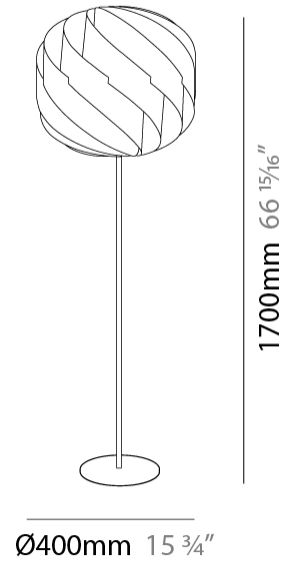

GLOBE PORTABLE

D64022-

base number   Finish
Options

1. To build a product code in our configurator select the specify button on the base model # product page
2. To build a manual product code on this datasheet choose from the options listed below in blue font and add the suffix to the base model #

GENERAL

Series: Globe
Partner: Linea Zero
Division: Design
Installation: Portable
Product Type: Floor
Mounting Location: Floor

PHYSICAL

Shape: Round
Diameter (mm): 400
Diameter (in): 15 3/4
Height (mm): 1700
Height (in): 66 15/16
Diffuser: Polilux™ Shade - See Finish Options
Fixture Finish: WHI / BLK / SIL / NGD / COP / PKM
Fixture Material: Polilux™/ Metal holder
Primary Material: Non-Static Polilux
Upon Request: Bolt Down

ELECTRICAL

Number of Lamps: 1
Lamp Type: LED Retrofit
Bulb Included: Bulb Not Included
Max. Wattage Per Lamp (W): 7
Lamp Base: E26
Input Voltage (V): 120
Upon Request: 277Vac / GU24

LED

OPTICAL

RATINGS AND CERTIFICATIONS

Certified By: Certified for North American Standards
IP rating: IP20

PROJECT
TYPE
SPECIFIER
QUANTITY
DATE