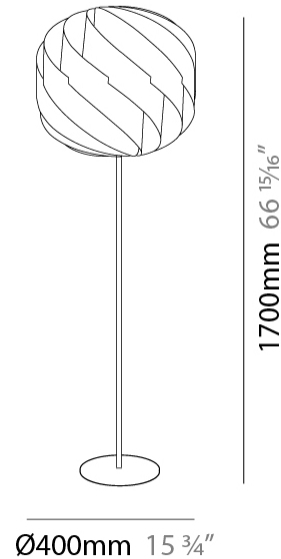

GLOBE PORTABLE

D64022-

base number   Finish
Options

1. To build a product code in our configurator select the specify button on the base model # product page
2. To build a manual product code on this datasheet choose from the options listed below in blue font and add the suffix to the base model #

GENERAL

Series: Globe
Brand: Linea Zero
Division: Design
Mounting Type: Portable
Mounting Location: Floor
Subcategory: Floor

PHYSICAL

Shape: Round
Diameter (mm): 400
Diameter (in): 15 3/4
Height (mm): 1700
Height (in): 66 15/16
Light Distribution: Omnidirectional
Diffuser: Polilux™ Shade - See Finish Options
Fixture Finish: WHI / BLK / SIL / NGD / COP / PKM
Fixture Material: Polilux™/ Metal holder
Upon Request: Bolt Down

ELECTRICAL

Number of Lamps: 1
Lamp Type: LED Retrofit
Bulb Included: Bulb Not Included
Max. Wattage Per Lamp (W): 7
Lamp Base: E26
Input Voltage (V): 120
Upon Request: 277Vac / GU24

LED

OPTICAL

RATINGS AND CERTIFICATIONS

Certified By: Certified for North American Standards
IP rating: IP20

PROJECT
TYPE
SPECIFIER
QUANTITY
DATE