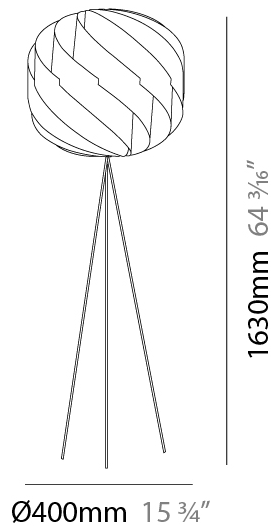

GLOBE PORTABLE

D64019-

base number   Finish
Options

1. To build a product code in our configurator select the specify button on the base model # product page
2. To build a manual product code on this datasheet choose from the options listed below in blue font and add the suffix to the base model #

GENERAL

Series: Globe
Brand: Linea Zero
Division: Design
Mounting Type: Portable
Mounting Location: Floor
Subcategory: Floor

PHYSICAL

Shape: Round
Diameter (mm): 400
Diameter (in): 15 3/4
Height (mm): 1630
Height (in): 64 3/16
Light Distribution: Omnidirectional
Diffuser: Polilux™ Shade - See Finish Options
[Fixture Finish: WHI / BLK / SIL / NGD / COP / PKM](#)
Holder Finish: White
Fixture Material: Polilux™/ Metal holder

ELECTRICAL

Number of Lamps: 1
Lamp Type: LED Retrofit
Bulb Included: Bulb Not Included
Max. Wattage Per Lamp (W): 7
Lamp Base: E26
Input Voltage (V): 120
Upon Request: 277Vac / GU24

LED

OPTICAL

RATINGS AND CERTIFICATIONS

Certified By: Certified for North American Standards
IP rating: IP20