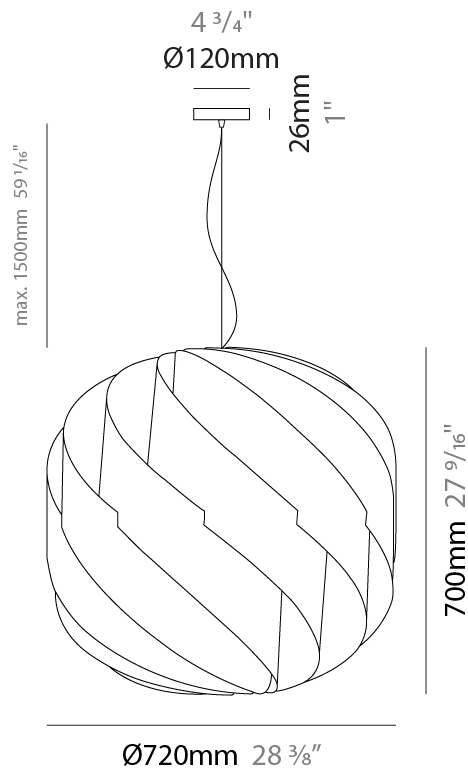

PROJECT	_____
TYPE	_____
SPECIFIER	_____
QUANTITY	_____
DATE	_____

GLOBE SUSPENSION

D61020-

base number   Finish
Options

1. To build a product code in our configurator select the specify button on the base model # product page
2. To build a manual product code on this datasheet choose from the options listed below in blue font and add the suffix to the base model #

GENERAL

Series: Globe _____
Partner: Linea Zero _____
Division: Design _____
Installation: Suspension _____
Product Type: Pendant _____
Mounting Location: Ceiling _____

PHYSICAL

Shape: Round _____
Diameter (mm): 720 _____
Diameter (in): 28 ³/₈ _____
Height (mm): 700 _____
Height (in): 27 ⁹/₁₆ _____
Max. Overall Height (mm): 2200 _____
Max. Overall Height (in): 86 ⁵/₈ _____
Diffuser: Polilux™ Shade - See Finish Options _____
Fixture Finish: WHI / BLK / SIL / NGD / COP / PKM _____
Fixture Material: Polilux™/ Metal holder _____
Primary Material: Non-Static Polilux _____
Cable Details: 1500mm / 59 1/16" Transparent Cable & Wire _____

ELECTRICAL

Number of Lamps: 3 _____
Lamp Type: LED Retrofit _____
Bulb Included: Bulb Not Included _____
Max. Wattage Per Lamp (W): 7 _____
Lamp Base: E26 _____
Input Voltage (V): 120 _____
Upon Request: 277Vac / GU24 _____

LED

OPTICAL

RATINGS AND CERTIFICATIONS

Certified By: Certified for North American Standards _____
IP rating: IP20 _____