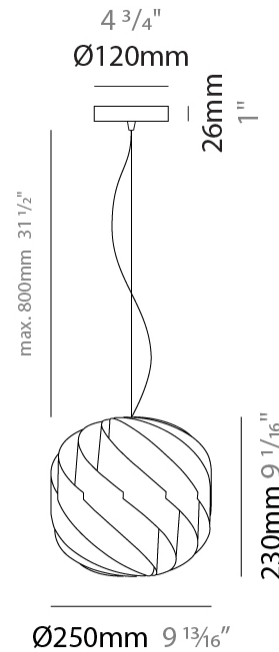

GLOBE SUSPENSION

D61024-

base number   Finish
Options

1. To build a product code in our configurator select the specify button on the base model # product page
2. To build a manual product code on this datasheet choose from the options listed below in blue font and add the suffix to the base model #

GENERAL

Series: Globe
Partner: Linea Zero
Division: Design
Installation: Suspension
Product Type: Pendant
Mounting Location: Ceiling

PHYSICAL

Shape: Round
Diameter (mm): 250
Diameter (in): 9 ¹³/₁₆
Height (mm): 230
Height (in): 9 ¹/₁₆
Max. Overall Height (mm): 1030
Max. Overall Height (in): 40 ⁹/₁₆
Diffuser: Polilux™ Shade - See Finish Options
Fixture Finish: WHI / BLK / SIL / NGD / COP / PKM
Fixture Material: Polilux™/ Metal holder
Primary Material: Non-Static Polilux
Cable Details: 800mm / 31 1/2" Transparent Cable & Wire

ELECTRICAL

Number of Lamps: 1
Lamp Type: LED Retrofit
Bulb Included: Bulb Not Included
Max. Wattage Per Lamp (W): 7
Lamp Base: E26
Input Voltage (V): 120
Upon Request: 277Vac / GU24

LED

OPTICAL

RATINGS AND CERTIFICATIONS

Certified By: Certified for North American Standards
IP rating: IP20

PROJECT	_____
TYPE	_____
SPECIFIER	_____
QUANTITY	_____
DATE	_____