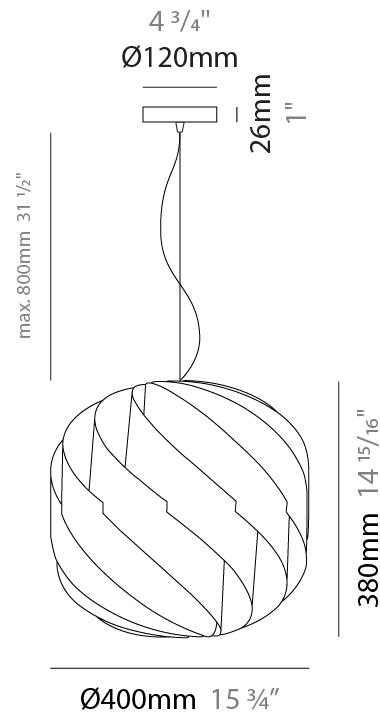

PROJECT	_____
TYPE	_____
SPECIFIER	_____
QUANTITY	_____
DATE	_____

GLOBE SUSPENSION

D61022- : D61022-WHI

base number

1. To build a product code in our configurator select the specify button on the base model # product page
2. To build a manual product code on this datasheet choose from the options listed below in blue font and add the suffix to the base model #

GENERAL

Series: Globe
Partner: Linea Zero
Division: Design
Installation: Suspension
Product Type: Pendant
Mounting Location: Ceiling

PHYSICAL

Shape: Round
Diameter (mm): 400
Diameter (in): 15 3/4
Height (mm): 380
Height (in): 14 15/16
Max. Overall Height (mm): 1180
Max. Overall Height (in): 46 7/16
Weight (kg): 1.6
Weight (lbs): 3.499
Diffuser: White Polilux® Shade
Fixture Material: Polilux™/ Metal holder
Primary Material: Non-Static Polilux
Cable Details: 800mm / 31 1/2" Transparent Cable & Wire

ELECTRICAL

Number of Lamps: 1
Lamp Type: LED Retrofit
Bulb Included: Bulb Not Included
Total Output Wattage (W): 7
Max. Wattage Per Lamp (W): 7
Lamp Base: E26
Input Voltage (V): 120

LED

OPTICAL

RATINGS AND CERTIFICATIONS

Certified By: CSA Certified to UL and CSA Standards
IP rating: IP20