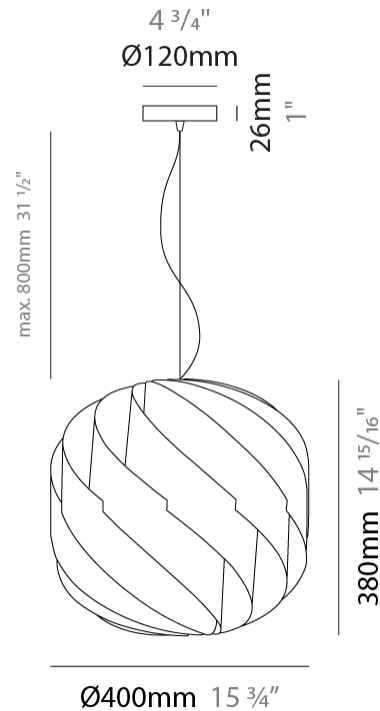

PROJECT	_____
TYPE	_____
SPECIFIER	_____
QUANTITY	_____
DATE	_____

GLOBE SUSPENSION

D61022-

base number   Finish
Options

1. To build a product code in our configurator select the specify button on the base model # product page
2. To build a manual product code on this datasheet choose from the options listed below in blue font and add the suffix to the base model #

GENERAL

Series: Globe _____
Partner: Linea Zero _____
Division: Design _____
Installation: Suspension _____
Product Type: Pendant _____
Mounting Location: Ceiling _____

PHYSICAL

Shape: Round _____
Diameter (mm): 400 _____
Diameter (in): 15 3/4 _____
Height (mm): 380 _____
Height (in): 14 15/16 _____
Max. Overall Height (mm): 1180 _____
Max. Overall Height (in): 46 7/16 _____
Diffuser: Polilux™ Shade - See Finish Options _____
Fixture Finish: WHI / BLK / SIL / NGD / COP / PKM _____
Fixture Material: Polilux™/ Metal holder _____
Primary Material: Non-Static Polilux _____
Cable Details: 800mm / 31 1/2" Transparent Cable & Wire _____

ELECTRICAL

Number of Lamps: 1 _____
Lamp Type: LED Retrofit _____
Bulb Included: Bulb Not Included _____
Max. Wattage Per Lamp (W): 7 _____
Lamp Base: E26 _____
Input Voltage (V): 120 _____
Upon Request: 277Vac / GU24 _____

LED

OPTICAL

RATINGS AND CERTIFICATIONS

Certified By: Certified for North American Standards _____
IP rating: IP20 _____