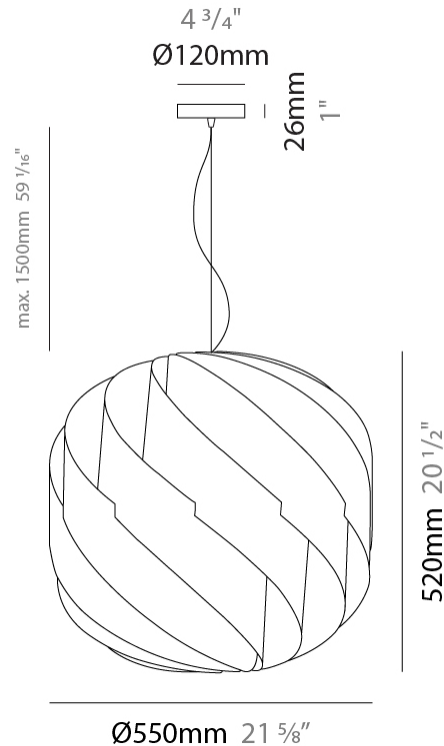

PROJECT	_____
TYPE	_____
SPECIFIER	_____
QUANTITY	_____
DATE	_____

GLOBE SUSPENSION

D61021-

base number   Finish
Options

1. To build a product code in our configurator select the specify button on the base model # product page
2. To build a manual product code on this datasheet choose from the options listed below in blue font and add the suffix to the base model #

GENERAL

Series: Globe _____
Partner: Linea Zero _____
Division: Design _____
Installation: Suspension _____
Product Type: Pendant _____
Mounting Location: Ceiling _____

PHYSICAL

Shape: Round _____
Diameter (mm): 550 _____
Diameter (in): 21 5/8 _____
Height (mm): 520 _____
Height (in): 20 1/2 _____
Max. Overall Height (mm): 2020 _____
Max. Overall Height (in): 79 1/2 _____
Diffuser: Polilux™ Shade - See Finish Options _____
Fixture Finish: WHI / BLK / SIL / NGD / COP / PKM _____
Fixture Material: Polilux™/ Metal holder _____
Primary Material: Non-Static Polilux _____
Cable Details: 1500mm / 59 1/16" Transparent Cable & Wire _____

ELECTRICAL

Number of Lamps: 2 _____
Lamp Type: LED Retrofit _____
Bulb Included: Bulb Not Included _____
Max. Wattage Per Lamp (W): 7 _____
Lamp Base: E26 _____
Input Voltage (V): 120 _____
Upon Request: 277Vac / GU24 _____

LED

OPTICAL

RATINGS AND CERTIFICATIONS

Certified By: Certified for North American Standards _____
IP rating: IP20 _____