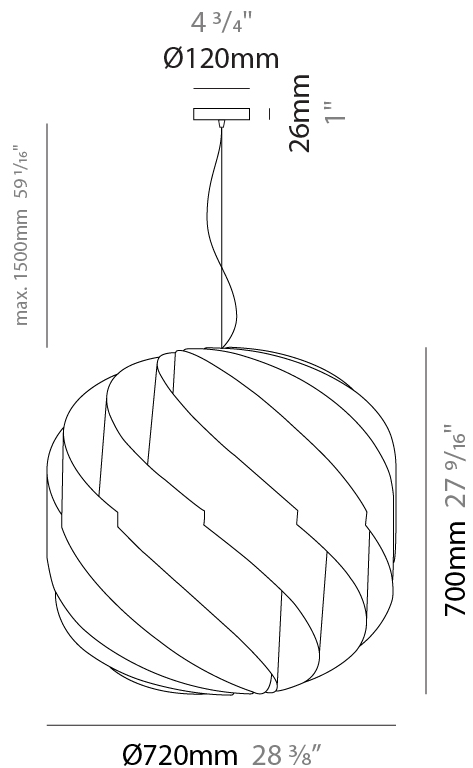

PROJECT	_____
TYPE	_____
SPECIFIER	_____
QUANTITY	_____
DATE	_____

GLOBE SUSPENSION

D61020-

base number   Finish
Options

1. To build a product code in our configurator select the specify button on the base model # product page
2. To build a manual product code on this datasheet choose from the options listed below in blue font and add the suffix to the base model #

GENERAL

Series: Globe
Brand: Linea Zero
Division: Design
Mounting Type: Suspension
Mounting Location: Ceiling
Subcategory: Pendant

PHYSICAL

Shape: Round
Diameter (mm): 720
Diameter (in): 28 3/8
Height (mm): 700
Height (in): 27 9/16
Max. Overall Height (mm): 2200
Max. Overall Height (in): 86 5/8
Light Distribution: Omnidirectional
Diffuser: Polilux™ Shade - See Finish Options
Fixture Finish: WHI / BLK / SIL / NGD / COP / PKM
Fixture Material: Polilux™/ Metal holder
Cable Details: 1,500mm / 59 1/16" Transparent Cable & Wire

ELECTRICAL

Number of Lamps: 3
Lamp Type: LED Retrofit
Bulb Included: Bulb Not Included
Max. Wattage Per Lamp (W): 7
Lamp Base: E26
Input Voltage (V): 120
Upon Request: 277Vac / GU24

LED

OPTICAL

RATINGS AND CERTIFICATIONS

Certified By: Certified for North American Standards
IP rating: IP20