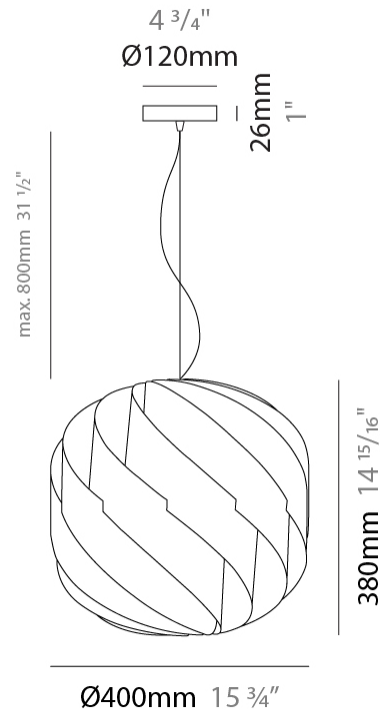

GLOBE SUSPENSION

D61022-

base number   Finish
Options

1. To build a product code in our configurator select the specify button on the base model # product page
2. To build a manual product code on this datasheet choose from the options listed below in blue font and add the suffix to the base model #

GENERAL

Series: Globe
Brand: Linea Zero
Division: Design
Mounting Type: Suspension
Mounting Location: Ceiling
Subcategory: Pendant

PHYSICAL

Shape: Round
Diameter (mm): 400
Diameter (in): 15 3/4
Height (mm): 380
Height (in): 14 15/16
Max. Overall Height (mm): 1180
Max. Overall Height (in): 46 7/16
Light Distribution: Omnidirectional
Diffuser: Polilux™ Shade - See Finish Options
Fixture Finish: WHI / BLK / SIL / NGD / COP / PKM
Fixture Material: Polilux™/ Metal holder
Cable Details: 800mm / 31 1/2" Transparent Cable & Wire

ELECTRICAL

Number of Lamps: 1
Lamp Type: LED Retrofit
Bulb Included: Bulb Not Included
Max. Wattage Per Lamp (W): 7
Lamp Base: E26
Input Voltage (V): 120
Upon Request: 277Vac / GU24

LED

OPTICAL

RATINGS AND CERTIFICATIONS

Certified By: Certified for North American Standards
IP rating: IP20

PROJECT	_____
TYPE	_____
SPECIFIER	_____
QUANTITY	_____
DATE	_____