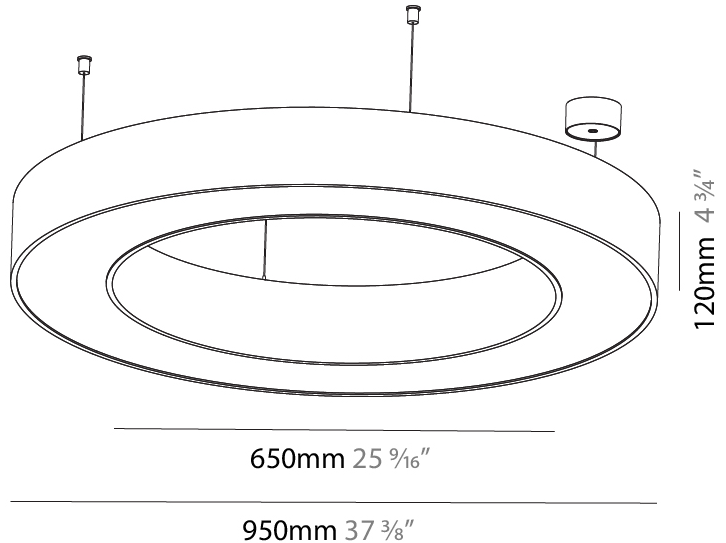

GENERAL

Series: Glorious
Subseries: Glorious
Brand: Prolight
Division: Architectural
Mounting Type: Suspension
Mounting Location: Ceiling
Subcategory: Ambient

PHYSICAL

Shape: Round
Diameter (mm): 950
Diameter (in): 37 ³/₈
Height (mm): 120
Height (in): 4 ³/₄
Max. Overall Height (mm): 2120
Max. Overall Height (in): 83 ⁷/₁₆
Light Distribution: Direct / Indirect
Weight (kg): 10.395
Weight (lbs): 22.92
Diffuser: [PMMA - Opal or Micro-Prism](#)
Fixture Finish: [SSR / BKV / CWI / CRY / HAB / UFT / ITA / RUA / FTG / MYG / LOD / PUS / FRO / FUP / KIA / POP / BLS / SPG / MEY / GOH / GUM / CHC / COM / ABZ / JAG / OBR / MOS / ROR](#)
Fixture Material: Aluminum

ELECTRICAL

Lamp Type: LED (Zhaga Standard)
Input Wattage (W): 58.5
Total Output Wattage (W): 52 / 41.6 (3500K)
Dimming: [Non-Dimming / Phase Dimming (120Vac only) / 0-10V Dimming](#)
Driver Included: Yes
Driver Location: Integrated
Driver Type: Constant Current
Driver Class: Class 2
Input Voltage (V): 120 - 277
Constant Current (MA): 350 / 900/400 (3500K)

LED

[Color Temperature (°K): 3000 / 3500 / 4000](#)
Max. Delivered Lumen (lm): 4150 / 4302 / 4390 Direct / 1850/ 1911 / 150
CRI: >80 CRI
Efficiency (%): 69
Lamp Life (hrs): 50000

OPTICAL

RATINGS AND CERTIFICATIONS

Certified By: Certified for North American Standards
IP rating: IP20