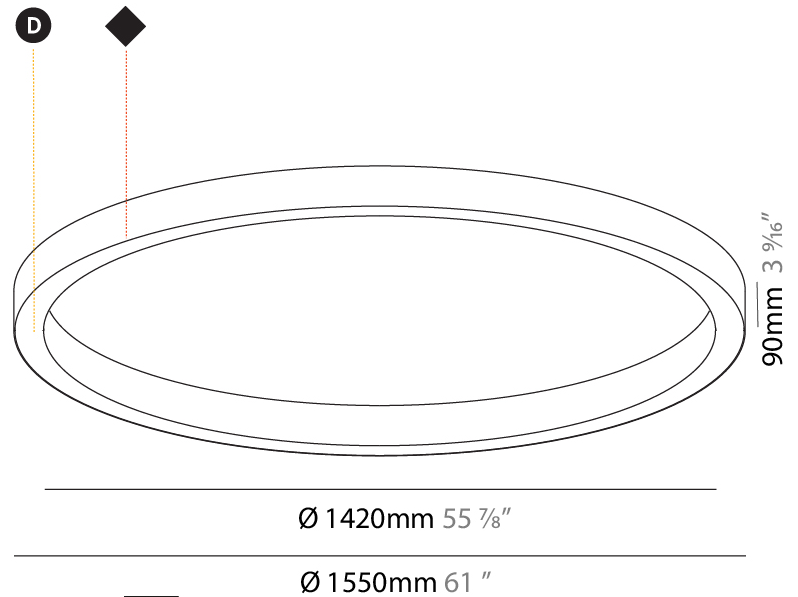

1. To build a product code in our configurator select the specify button on the base model # product page
2. To build a manual product code on this datasheet choose from the options listed below in blue font and add the suffix to the base model #

GENERAL

Series: Glorious
Subseries: Glorious Slim
Brand: Prolicht
Division: Architectural
Mounting Type: Surface
Mounting Location: Ceiling
Subcategory: Ambient

PHYSICAL

Shape: Round
Diameter (mm): 1550
Diameter (in): 61
Height (mm): 90
Height (in): 3 ⁹/₁₆
Light Distribution: Direct
Weight (kg): 13.709
Weight (lbs): 30.16
Diffuser: PMMA - Opal or Micro-Prism
Fixture Finish: SSR / BKV / CWI / CRY / HAB / UFT / ITA / RUA / FTG / MYG / LOD / PUS / FRO / FUP / KIA / POP / BLS / SPG / MEY / GOH / GUM / CHC / COM / ABZ / JAG / OBR / MOS / ROR
Fixture Material: Aluminum

ELECTRICAL

Lamp Type: LED (Zhaga Standard)
Input Wattage (W): 112
Total Output Wattage (W): 96
Dimming: Tri-Mode (Non-Dimming and Phase Dimming (120Vac only) and 0-10V Dimming)
Driver Included: Yes
Driver Location: Integrated
Driver Type: Constant Current - Universal
Driver Class: Class 2
Input Voltage (V): 120 - 277
Constant Current (MA): 350

LED

Color Temperature (°K): 3000 / 3500 / 4000
Max. Delivered Lumen (lm): 13580 / 13857 / 14140
CRI: >80 CRI
Efficiency (%): 88.4
Lamp Life (hrs): 50000

OPTICAL

RATINGS AND CERTIFICATIONS

Certified By: Certified for North American Standards
IP rating: IP20