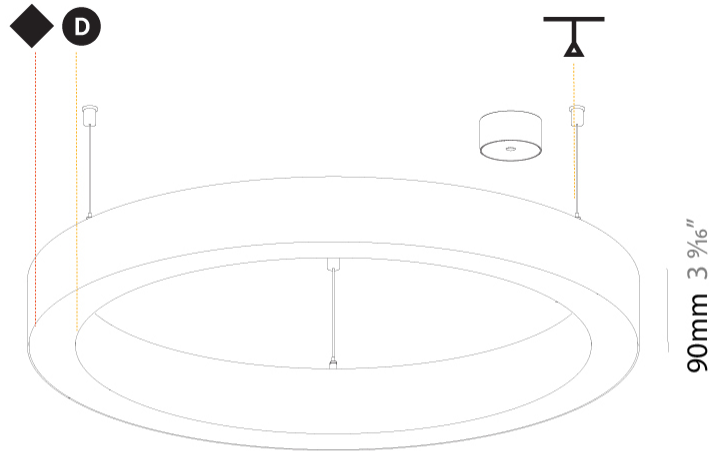

GENERAL

Series: Glorious
 Subseries: Glorious Slim
 Brand: Prolicht
 Division: Architectural
 Mounting Type: Suspension
 Mounting Location: Ceiling
 Subcategory: Ambient

PHYSICAL

Shape: Round
 Diameter (mm): 800
 Diameter (in): 31 1/2
 Height (mm): 90
 Height (in): 3 9/16
 Max. Overall Height (mm): 2090
 Max. Overall Height (in): 82 5/16
 Light Distribution: Direct
 Weight (kg): 6.772
 Weight (lbs): 14.93
 Diffuser: [PMMA - Opal or Micro-Prism](#)
 Fixture Finish: [SSR / BKV / CWI / CRY / HAB / UFT / ITA / RUA / FTG / MYG / LOD / PUS / FRO / FUP / KIA / POP / BLS / SPG / MEY / GOH / GUM / CHC / COM / ABZ / JAG / OBR / MOS / ROR](#)
 Fixture Material: Aluminum
 Cable Details: 2000mm or 6000mm Transparent Cable

OPTICAL

Beam Angle: 110

RATINGS AND CERTIFICATIONS

Certified By: Certified for North American Standards
 IP rating: IP20

Ø 670mm 26 3/8"

Ø 800mm 31 1/2"

90mm 3 9/16"

| | |
|-----------|--|
| PROJECT | |
| TYPE | |
| SPECIFIER | |
| QUANTITY | |
| DATE | |

PHYSICAL

| |
|---------------------------------------------------------------------------------------------------------------------------------------------------------------------------------------|
| Shape: Round |
| Diameter (mm): 800 |
| Diameter (in): 31 1/2 |
| Height (mm): 90 |
| Height (in): 3 9/16 |
| Max. Overall Height (mm): 2090 |
| Max. Overall Height (in): 82 5/16 |
| Light Distribution: Direct / Indirect |
| Weight (kg): 8.128 |
| Weight (lbs): 17.92 |
| Diffuser: PMMA - Opal or Micro-Prism |
| Fixture Finish: SSR / BKV / CWI / CRY / HAB / UFT / ITA / RUA / FTG / MYG / LOD / PUS / FRO / FUP / KIA / POP / BLS / SPG / MEY / GOH / GUM / CHC / COM / ABZ / JAG / OBR / MOS / ROR |
| Fixture Material: Aluminum |
| Cable Details: 2000mm or 6000mm Transparent Cable |