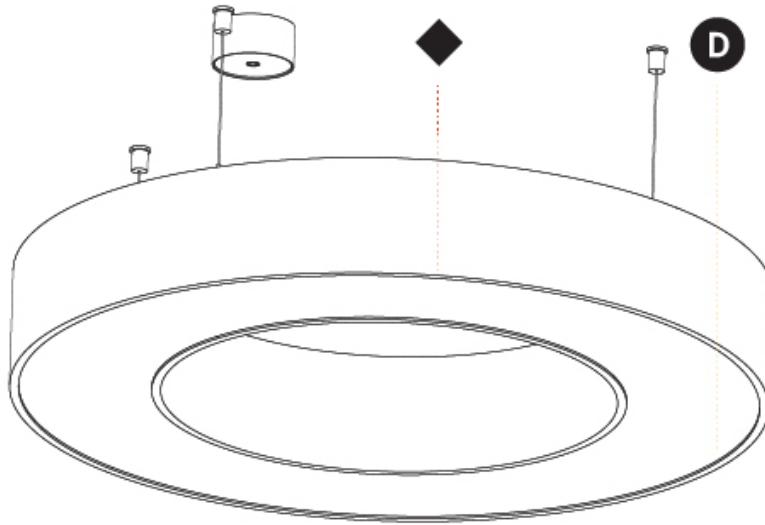

GLORIOUS SUSPENSION

A30201-

PROJECT	_____
TYPE	_____
SPECIFIER	_____
QUANTITY	_____
DATE	_____