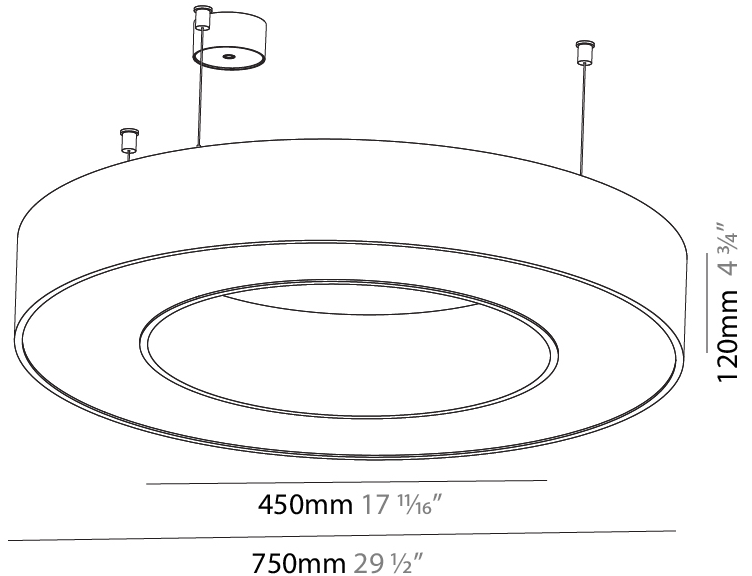

GENERAL

Series: Glorious
Subseries: Glorious
Brand: Prolight
Division: Architectural
Mounting Type: Suspension
Mounting Location: Ceiling
Subcategory: Ambient

PHYSICAL

Shape: Round
Diameter (mm): 750
Diameter (in): 29 1/2
Height (mm): 120
Height (in): 4 3/4
Max. Overall Height (mm): 2120
Max. Overall Height (in): 83 7/16
Light Distribution: Direct
Weight (kg): 7.062
Weight (lbs): 15.56
Diffuser: [PMMA - Opal or Micro-Prism](#)
Fixture Finish: [SSR / BKV / CWI / CRY / HAB / UFT / ITA / RUA / FTG / MYG / LOD / PUS / FRO / FUP / KIA / POP / BLS / SPG / MEY / GOH / GUM / CHC / COM / ABZ / JAG / OBR / MOS / ROR](#)
Fixture Material: Aluminum

ELECTRICAL

Lamp Type: LED (Zhaga Standard)
Input Wattage (W): 30
Total Output Wattage (W): 24 / 19.2 (3500K)
Dimming: [Non-Dimming / Phase Dimming (120Vac only) / 0-10V Dimming](#)
Driver Included: Yes
Driver Location: Integrated
Driver Type: Constant Current
Driver Class: Class 2
Input Voltage (V): 120 - 277
Constant Current (MA): 350 / 600 (3500K)

LED

[Color Temperature (°K): 3000 / 3500 / 4000](#)
Max. Delivered Lumen (lm): 2770 / 2862 / 2920
CRI: >80 CRI
Efficiency (%): 65
Lamp Life (hrs): 50000

OPTICAL

RATINGS AND CERTIFICATIONS

Certified By: Certified for North American Standards
IP rating: IP20