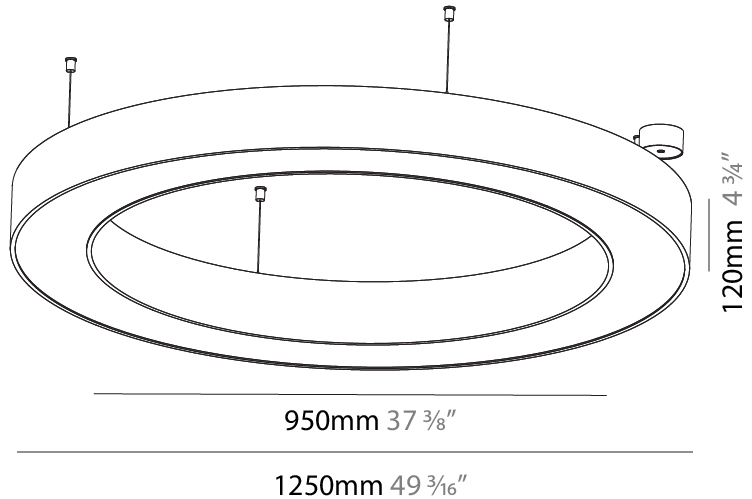

GENERAL

Series: Glorious
Subseries: Glorious
Brand: Prolight
Division: Architectural
Mounting Type: Suspension
Mounting Location: Ceiling
Subcategory: Ambient

PHYSICAL

Shape: Round
Diameter (mm): 1250
Diameter (in): 49 ³/₁₆
Height (mm): 120
Height (in): 4 ³/₄
Max. Overall Height (mm): 2120
Max. Overall Height (in): 83 ⁷/₁₆
Light Distribution: Direct / Indirect
Weight (kg): 13.475
Weight (lbs): 29.70
Diffuser: [PMMA - Opal or Micro-Prism](#)
Fixture Finish: [SSR / BKV / CWI / CRY / HAB / UFT / ITA / RUA / FTG / MYG / LOD / PUS / FRO / FUP / KIA / POP / BLS / SPG / MEY / GOH / GUM / CHC / COM / ABZ / JAG / OBR / MOS / ROR](#)
Fixture Material: Aluminum

ELECTRICAL

Lamp Type: LED (Zhaga Standard)
Input Wattage (W): 90
Total Output Wattage (W): 72 / 57.6 (3500K)
Dimming: [Non-Dimming / Phase Dimming (120Vac only) / 0-10V Dimming](#)
Driver Included: Yes
Driver Location: Integrated
Driver Type: Constant Current
Driver Class: Class 2
Input Voltage (V): 120 - 277
Constant Current (MA): 350 / 1200/600 (3500K)

LED

[Color Temperature (°K): 3000 / 3500 / 4000](#)
Max. Delivered Lumen (lm): 5540 / 5733 / 5850 Direct / 3830 / 3969 / 4050 Indirect
CRI: >80 CRI
Efficiency (%): 68
Lamp Life (hrs): 50000

OPTICAL

RATINGS AND CERTIFICATIONS

Certified By: Certified for North American Standards
IP rating: IP20