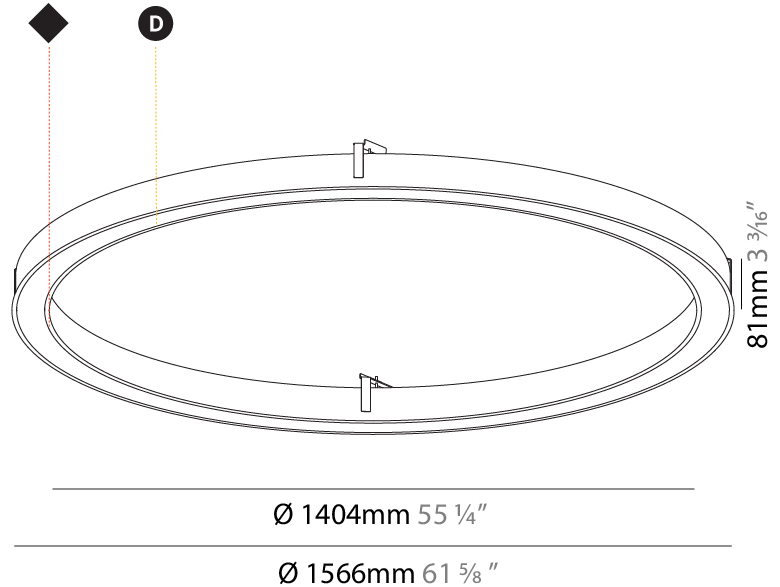

GENERAL

Series: Glorious
Subseries: Glorious Slim
Brand: Prolicht
Division: Architectural
Mounting Type: Recessed
Mounting Location: Ceiling
Subcategory: Ambient

PHYSICAL

Shape: Round
Diameter (mm): 1566
Diameter (in): 61 ⁵/₈
Height (mm): 81
Height (in): 3 ³/₁₆
Min. Recessing Depth (mm): 120
Min. Recessing Depth (in): 4 ³/₄
Light Distribution: Direct
Weight (kg): 14.042
Weight (lbs): 30.96
Diffuser: PMMA - Opal or Micro-Prism
Fixture Finish: SSR / BKV / CWI / CRY / HAB / UFT / ITA / RUA / FTG / MYG / LOD / PUS / FRO / FUP / KIA / POP / BLS / SPG / MEY / GOH / GUM / CHC / COM / ABZ / JAG / OBR / MOS / ROR
Fixture Material: Aluminum

ELECTRICAL

Lamp Type: LED (Zhaga Standard)
Input Wattage (W): 112
Total Output Wattage (W): 96
Dimming: Tri-Mode (Non-Dimming and Phase Dimming (120Vac only) and 0-10V Dimming)
Driver Included: Yes
Driver Location: Integrated
Driver Type: Constant Current - Universal
Driver Class: Class 2
Input Voltage (V): 120 - 277
Constant Current (MA): 350

LED

Color Temperature (°K): 3000 / 3500 / 4000
Max. Delivered Lumen (lm): 13580 / 13857 / 14140
CRI: >80 CRI
Efficiency (%): 0.884
Lamp Life (hrs): 50000

OPTICAL

RATINGS AND CERTIFICATIONS

Certified By: Certified for North American Standards
IP rating: IP20

1557mm x 1413mm
61 ⁵/₁₆\"/>

120mm
4 ³/₄\"/>

10 - 30mm
³/₈\"/>