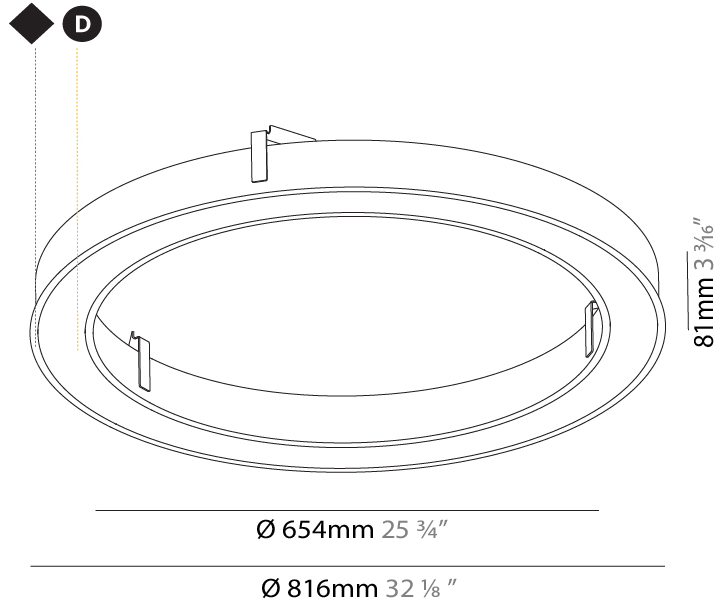

GENERAL

Series: Glorious
Subseries: Glorious Slim
Brand: Prolight
Division: Architectural
Mounting Type: Recessed
Mounting Location: Ceiling
Subcategory: Ambient

PHYSICAL

Shape: Round
Diameter (mm): 816
Diameter (in): 32 1/8
Height (mm): 81
Height (in): 3 3/16
Min. Recessing Depth (mm): 120
Min. Recessing Depth (in): 4 3/4
Light Distribution: Direct
Weight (kg): 6.755
Weight (lbs): 14.89
Diffuser: PMMA - Opal or Micro-Prism
Fixture Finish: SSR / BKV / CWI / CRY / HAB / UFT / ITA / RUA / FTG / MYG / LOD / PUS / FRO / FUP / KIA / POP / BLS / SPG / MEY / GOH / GUM / CHC / COM / ABZ / JAG / OBR / MOS / ROR
Fixture Material: Aluminum
Cut-out Measurements: 807mm / 31 3/4" x 663mm / 26 1/8"

ELECTRICAL

Lamp Type: LED (Zhaga Standard)
Input Wattage (W): 56
Total Output Wattage (W): 48
Dimming: Tri-Mode (Non-Dimming and Phase Dimming (120Vac only) and 0-10V Dimming)
Driver Included: Yes
Driver Location: Integrated
Driver Type: Constant Current - Universal
Driver Class: Class 2
Input Voltage (V): 120 - 277
Constant Current (MA): 350

LED

Color Temperature (°K): 3000 / 3500 / 4000
Max. Delivered Lumen (lm): 5450 / 5557 / 5670
CRI: >80 CRI
Efficiency (%): 0.884
Lamp Life (hrs): 50000

OPTICAL

RATINGS AND CERTIFICATIONS

Certified By: Certified for North American Standards
IP rating: IP20

807mm x 663mm
31 3/4" x 26 1/8"

120mm
4 3/4"

10 - 30mm
3/8" - 1 1/8"