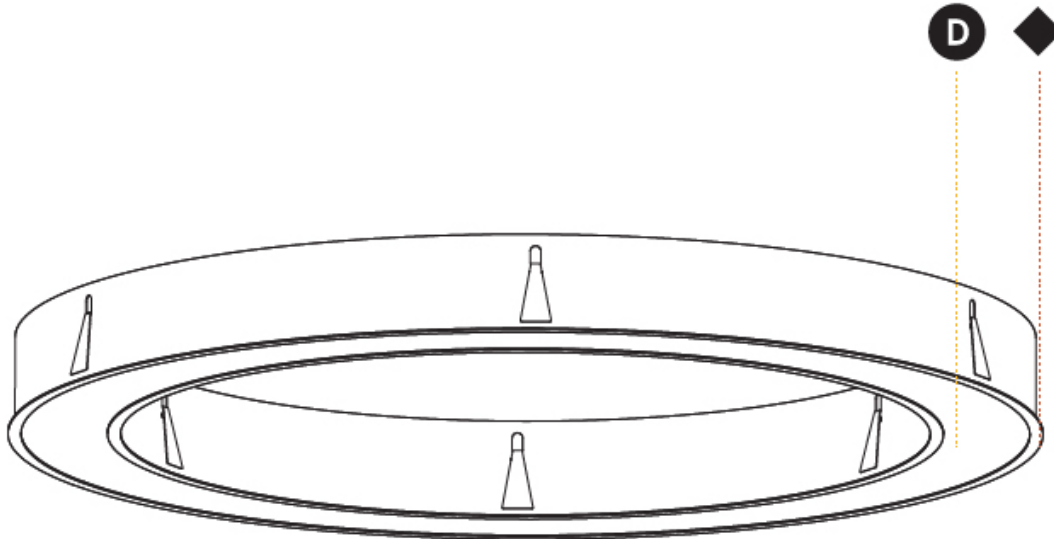

| |
|-----------|
| PROJECT |
| TYPE |
| SPECIFIER |
| QUANTITY |
| DATE |

Ø 1228mm 48 3/8"

Ø 1570mm 61 13/16"

1560mm x 1240mm
61 7/16" x 48 13/16"

120mm
4 3/4"

10 - 15mm
3/8" - 9/16"

A37502-

| | |
|-----------|-------|
| PROJECT | _____ |
| TYPE | _____ |
| SPECIFIER | _____ |
| QUANTITY | _____ |
| DATE | _____ |