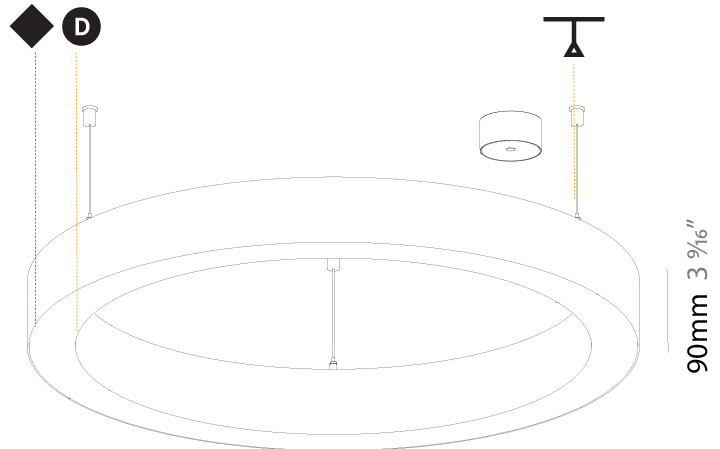

GENERAL

Series: Glorious
Subseries: Glorious Slim
Brand: Prolicht
Division: Architectural
Mounting Type: Suspension
Mounting Location: Ceiling
Subcategory: Ambient

PHYSICAL

Shape: Round
Diameter (mm): 800
Diameter (in): 31 1/2
Height (mm): 90
Height (in): 3 9/16
Max. Overall Height (mm): 2090
Max. Overall Height (in): 82 5/16
Light Distribution: Direct / Indirect
Weight (kg): 8.128
Weight (lbs): 17.92
Diffuser: PMMA - Opal or Micro-Prism
Fixture Finish: SSR / BKV / CWI / CRY / HAB / UFT / ITA / RUA / FTG / MYG / LOD / PUS / FRO / FUP / KIA / POP / BLS / SPG / MEY / GOH / GUM / CHC / COM / ABZ / JAG / OBR / MOS / ROR
Fixture Material: Aluminum
Cable Details: 2000mm or 6000mm Transparent Cable

ELECTRICAL

Lamp Type: LED (Zhaga Standard)
Input Wattage (W): 56 / 52.5
Total Output Wattage (W): 48 / 45
Dimming: Tri-Mode (Non-Dimming and Phase Dimming (120Vac only) and 0-10V Dimming)
Driver Included: Yes
Driver Location: Integrated
Driver Type: Constant Current - Universal
Driver Class: Class 2
Input Voltage (V): 120 - 277
Constant Current (MA): 350

LED

Color Temperature (°K): 3000 / 3500 / 4000
Max. Delivered Lumen (lm): 9830 / 10035 / 10240
CRI: >80 CRI
Lamp Life (hrs): 50000

OPTICAL

RATINGS AND CERTIFICATIONS

Certified By: Certified for North American Standards
IP rating: IP20

Ø 670mm 26 3/8"

Ø 800mm 31 1/2"

90mm 3 9/16"