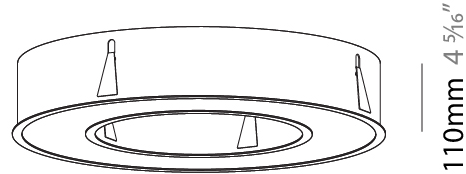

GENERAL

Series: Glorious
Subseries: Glorious
Brand: Prolicht
Division: Architectural
Mounting Type: Recessed
Mounting Location: Ceiling
Subcategory: Ambient

PHYSICAL

Shape: Round
Diameter (mm): 770
Diameter (in): 30 ⁵/₁₆
Height (mm): 110
Height (in): 4 ⁵/₁₆
Min. Recessing Depth (mm): 120
Min. Recessing Depth (in): 4 ³/₄
Light Distribution: Direct
Weight (kg): 9.285
Weight (lbs): 20.47
Diffuser: PMMA - Opal or Micro-Prism
Fixture Finish: SSR / BKV / CWI / CRY / HAB / UFT / ITA / RUA / FTG / MYG / LOD / PUS / FRO / FUP / KIA / POP / BLS / SPG / MEY / GOH / GUM / CHC / COM / ABZ / JAG / OBR / MOS / ROR
Fixture Material: Aluminum
Cut-out Measurements: 760mm / 29 15/16" x 440mm / 17 5/16"

ELECTRICAL

Lamp Type: LED (Zhaga Standard)
Input Wattage (W): 30
Total Output Wattage (W): 24 / 19.2 (3500K)
Dimming: Non-Dimming / Phase Dimming (120Vac only) / 0-10V Dimming
Driver Included: Yes
Driver Location: Integrated
Driver Type: Constant Current - 120 / 277Vac
Driver Class: Class 2
Input Voltage (V): 120 - 277
Constant Current (MA): 350 / 600 (3500K)

LED

Color Temperature (°K): 3000 / 3500 / 4000
Max. Delivered Lumen (lm): 2770 / 2862 / 2920
CRI: >80 CRI
Efficiency (%): 65
Lamp Life (hrs): 50000

OPTICAL

RATINGS AND CERTIFICATIONS

Certified By: Certified for North American Standards
IP rating: IP20

Ø 428mm 16 7/8"

Ø 770mm 30 5/16"

110mm 4 5/16"

760mm x 440mm
29 15/16" x 17 5/16"

120mm
4 3/4"

10 - 15mm
3/8" - 9/16"