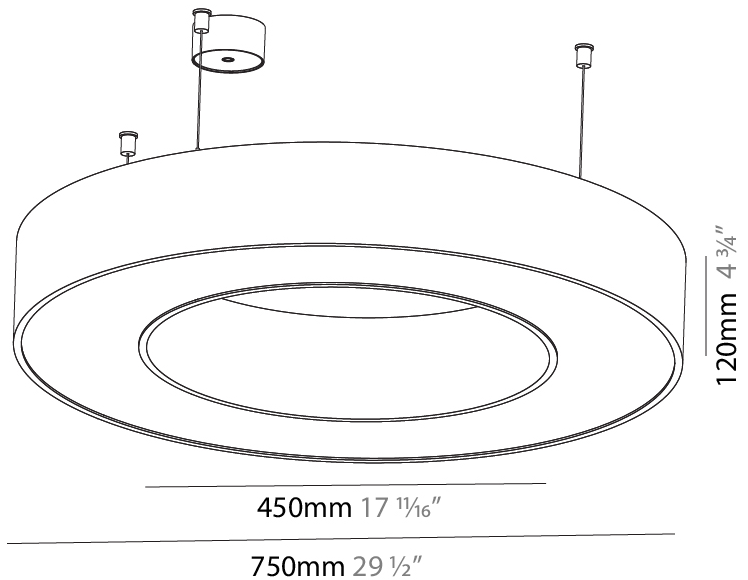

GENERAL

Series: Glorious
Subseries: Glorious
Brand: Prolight
Division: Architectural
Mounting Type: Suspension
Mounting Location: Ceiling
Subcategory: Ambient

PHYSICAL

Shape: Round
Diameter (mm): 750
Diameter (in): 29 1/2
Height (mm): 120
Height (in): 4 3/4
Max. Overall Height (mm): 2120
Max. Overall Height (in): 83 7/16
Light Distribution: Direct / Indirect
Weight (kg): 7.675
Weight (lbs): 16.9
Diffuser: [PMMA - Opal or Micro-Prism](#)
Fixture Finish: [SSR / BKV / CWI / CRY / HAB / UFT / ITA / RUA / FTG / MYG / LOD / PUS / FRO / FUP / KIA / POP / BLS / SPG / MEY / GOH / GUM / CHC / COM / ABZ / JAG / OBR / MOS / ROR](#)
Fixture Material: Aluminum

ELECTRICAL

Lamp Type: LED (Zhaga Standard)
Input Wattage (W): 45
Total Output Wattage (W): 40 / 32 (3500K)
Dimming: [Non-Dimming / Phase Dimming (120Vac only) / 0-10V Dimming](#)
Driver Included: Yes
Driver Location: Integrated
Driver Type: Constant Current
Driver Class: Class 2
Input Voltage (V): 120 - 277
Constant Current (MA): 350 / 600/400 (3500K)

LED

[Color Temperature (°K): 3000 / 3500 / 4000](#)
Max. Delivered Lumen (lm): 2770 / 2862 / 2920 Direct / 1380 / 1440 / 1470 Indirect
CRI: >80 CRI
Efficiency (%): 71
Lamp Life (hrs): 50000

OPTICAL

RATINGS AND CERTIFICATIONS

Certified By: Certified for North American Standards
IP rating: IP20

PROJECT _____
TYPE _____
SPECIFIER _____
QUANTITY _____
DATE _____