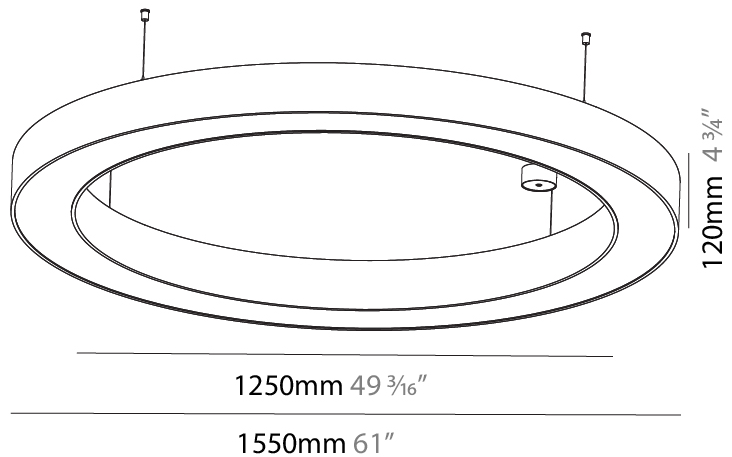

GENERAL

Series: Glorious
Subseries: Glorious
Brand: Prolight
Division: Architectural
Mounting Type: Suspension
Mounting Location: Ceiling
Subcategory: Ambient

PHYSICAL

Shape: Round
Diameter (mm): 1550
Diameter (in): 61
Height (mm): 120
Height (in): 4 ¾
Max. Overall Height (mm): 2120
Max. Overall Height (in): 83 7/16
Light Distribution: Direct
Weight (kg): 16.737
Weight (lbs): 36.82
Diffuser: PMMA - Opal or Micro-Prism
Fixture Finish: SSR / BKV / CWI / CRY / HAB / UFT / ITA / RUA / FTG / MYG / LOD / PUS / FRO / FUP / KIA / POP / BLS / SPG / MEY / GOH / GUM / CHC / COM / ABZ / JAG / OBR / MOS / ROR
Fixture Material: Aluminum

ELECTRICAL

Lamp Type: LED (Zhaga Standard)
Input Wattage (W): 75
Total Output Wattage (W): 60 / 48 (3500K)
Dimming: Non-Dimming / Phase Dimming (120Vac only) / 0-10V Dimming
Driver Included: Yes
Driver Location: Integrated
Driver Type: Constant Current
Driver Class: Class 2
Input Voltage (V): 120 - 277
Constant Current (MA): 350 / 700/800 (3500K)

LED

Color Temperature (°K): 3000 / 3500 / 4000
Max. Delivered Lumen (lm): 6920 / 7164 / 7310
CRI: >80 CRI
Efficiency (%): 0.65
Lamp Life (hrs): 50000

OPTICAL

RATINGS AND CERTIFICATIONS

Certified By: Certified for North American Standards
IP rating: IP20