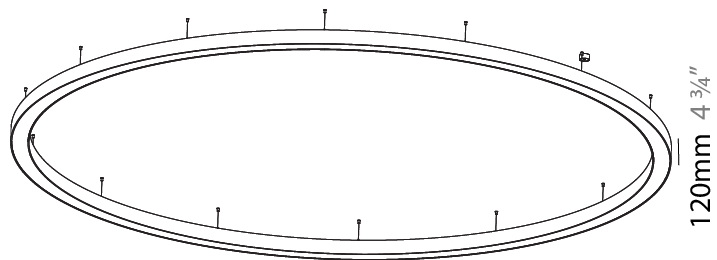

GENERAL

Series: Glorious
Subseries: Glorious
Brand: Prolight
Division: Architectural
Mounting Type: Suspension
Mounting Location: Ceiling
Subcategory: Ambient

PHYSICAL

Shape: Round
Diameter (mm): 5400
Diameter (in): 212 ⁵/₈
Depth (mm): 120
Depth (in): 4 ³/₄
Max. Overall Height (mm): 2120
Max. Overall Height (in): 83 ⁷/₁₆
Light Distribution: Direct
Weight (kg): 69.5
Weight (lbs): 152.9
Diffuser: PMMA - Opal or Micro-Prism
Fixture Finish: [SSR / BKV / CWI / CRY / HAB / UFT / ITA / RUA / FTG / MYG / LOD / PUS / FRO / FUP / KIA / POP / BLS / SPG / MEY / GOH / GUM / CHC / COM / ABZ / JAG / OBR / MOS / ROR](#)
Fixture Material: Aluminum

ELECTRICAL

Lamp Type: LED (Zhaga Standard)
Input Wattage (W): 280
Total Output Wattage (W): 224 / 179.2 (3500K)
Dimming: [Non-Dimming / Phase Dimming (120Vac only) / 0-10V Dimming](#)
Driver Included: Yes
Driver Location: Integrated
Driver Type: Constant Current
Driver Class: Class 2
Input Voltage (V): 120 - 277
Constant Current (MA): 350 / 1400 (3500K)

LED

Color Temperature (°K): [3000 / 3500 / 4000](#)
Max. Delivered Lumen (lm): 25840 / 26754 / 27300
CRI: >80 CRI
Efficiency (%): 65
Lamp Life (hrs): 50000

OPTICAL

RATINGS AND CERTIFICATIONS

Certified By: Certified for North American Standards
IP rating: IP20