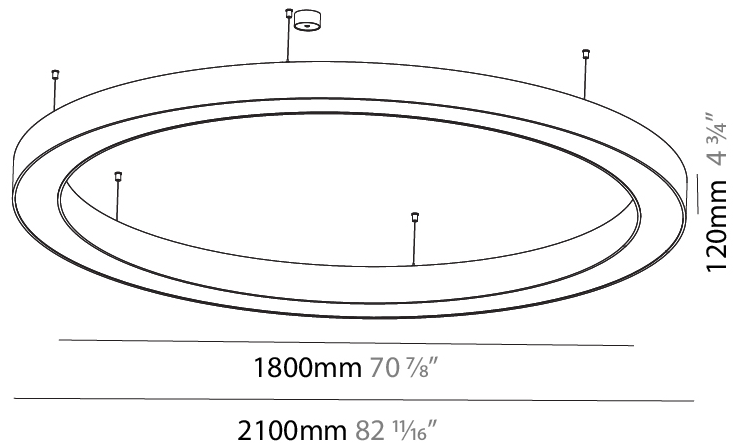

GENERAL

Series: Glorious
Subseries: Glorious
Brand: Prolight
Division: Architectural
Mounting Type: Suspension
Mounting Location: Ceiling
Subcategory: Ambient

PHYSICAL

Shape: Round
Diameter (mm): 2100
Diameter (in): 82 11/16
Height (mm): 120
Height (in): 4 3/4
Max. Overall Height (mm): 2120
Max. Overall Height (in): 83 7/16
Light Distribution: Direct / Indirect
Weight (kg): 26.817
Weight (lbs): 59.12
Diffuser: PMMA - Opal
Fixture Finish: SSR / BKV / CWI / CRY / HAB / UFT / ITA / RUA / FTG / MYG / LOD / PUS / FRO / FUP / KIA / POP / BLS / SPG / MEY / GOH / GUM / CHC / COM / ABZ / JAG / OBR / MOS / ROR
Fixture Material: Aluminum

ELECTRICAL

Lamp Type: LED (Zhaga Standard)
Input Wattage (W): 165
Total Output Wattage (W): 132 / 105.6 (3500K)
Dimming: Non-Dimming / Phase Dimming (120Vac only) / 0-10V Dimming
Driver Included: Yes
Driver Location: Integrated
Driver Type: Constant Current - 120 / 277Vac
Driver Class: Class 2
Input Voltage (V): 120 - 277
Constant Current (MA): 350 / 700/600 (3500K)

LED

Color Temperature (°K): 3000 / 3500 / 4000
Max. Delivered Lumen (lm): 9690 / 10035 / 10240 Direct / 7670 / 7938 / 8100 Indirect
CRI: >80 CRI
Efficiency (%): 70
Lamp Life (hrs): 50000

OPTICAL

RATINGS AND CERTIFICATIONS

Certified By: Certified for North American Standards
IP rating: IP20