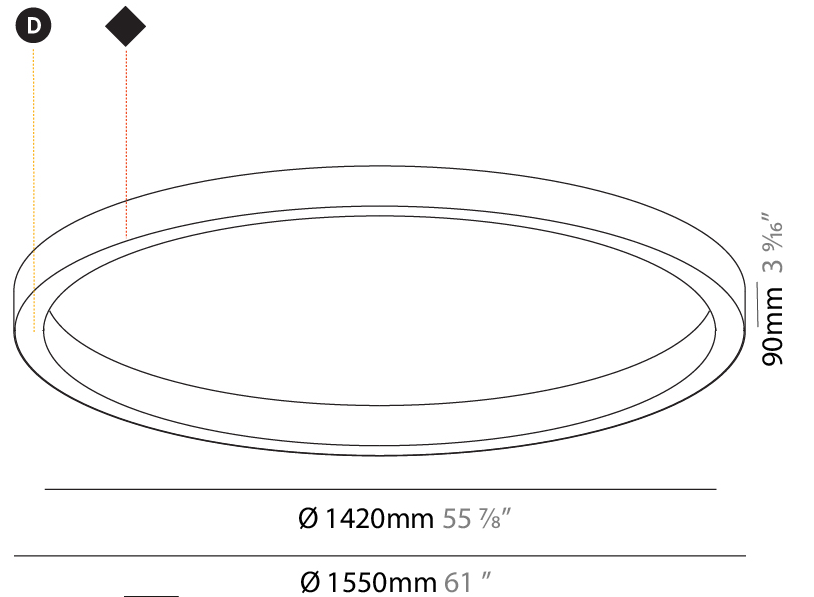

GENERAL

Series: Glorious
Subseries: Glorious 65
Partner: Prolicht
Division: Architectural
Installation: Surface
Product Type: Ceiling Surface
Mounting Location: Ceiling
Light Distribution: Direct

PHYSICAL

Shape: Round
Diameter (mm): 1550
Diameter (in): 61
Height (mm): 90
Height (in): 3 9/16
Weight (kg): 13.8
Weight (lbs): 30.16
Diffuser: PMMA - Opal / Microprism / Clear Microprism
Fixture Finish: SSR / BKV / CWI / CRY / HAB / UFT / ITA / RUA / FTG / MYG / LOD / PUS / FRO / FUP / KIA / POP / BLS / SPG / MEY / GOH / CHC / COM / ABZ / JAG / OBR / MOS / ROR
Fixture Material: PMMA / Aluminum

ELECTRICAL

Lamp Type: LED (Zhaga Standard)
Input Wattage (W): 104.2
Total Output Wattage (W): 96
Dimming: Tri-Mode (Non-Dimming and Phase Dimming (120Vac only) and 0-10V Dimming)
Driver Included: Yes
Driver Location: Integrated
Driver Type: Constant Current - Universal
Driver Class: Class 2
Input Voltage (V): 120 - 277
Constant Current (MA): 350

LED

Color Temperature (°K): 2700 / 3000 / 3500 / 4000
Max. Delivered Lumen (lm): Max 13174
Nominal Lumen (lm): Max 15910
CRI: >90 CRI
Efficiency (%): 88.4
Lamp Life (hrs): 50000

OPTICAL

RATINGS AND CERTIFICATIONS

Certified By: Certified for North American Standards
IP rating: IP20

PROJECT
TYPE
SPECIFIER
QUANTITY
DATE