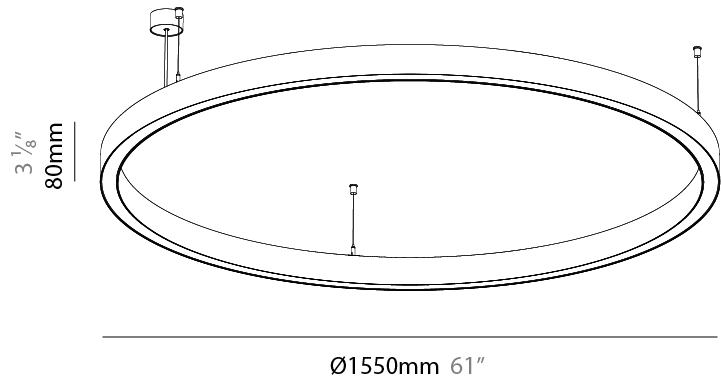

GENERAL

Series: Glorious
Subseries: Glorious 45
Partner: Prolicht
Division: Architectural
Installation: Suspension
Product Type: Pendant
Mounting Location: Ceiling
Light Distribution: Direct

PHYSICAL

Shape: Round
Diameter (mm): 1550
Diameter (in): 61
Height (mm): 76
Height (in): 3
Weight (kg): 9.5
Diffuser: [PMMA - Opal / Microprism / Clear Microprism](#)
Fixture Finish: [SSR / BKV / CWI / CRY / HAB / UFT / ITA / RUA / FTG / MYG / LOD / PUS / FRO / FUP / KIA / POP / BLS / SPG / MEY / GOH / CHC / COM / ABZ / JAG / OBR / MOS / ROR](#)
Fixture Material: [PMMA / Aluminum](#)
Cable Details: [2000mm/78 3/4" or 6000mm/236 1/4" Cable Transparent](#)

ELECTRICAL

Lamp Type: LED
Input Wattage (W): 103.5
Total Output Wattage (W): 93.6
Dimming: [Non-Dimming / 0-10V Dimming / Phase Dimming / DALI Dimming / MATTER Dimming](#)
Driver Included: Yes
Driver Location: Integrated
Driver Type: Constant Current - Universal
Driver Class: Class 2
Input Voltage (V): 120 - 277
Constant Current (MA): 350

LED

[Color Temperature (°K): 2700 / 3000 / 3500 / 4000](#)
Max. Delivered Lumen (lm): Max 12112
Nominal Lumen (lm): Max 17040
CRI: >90 CRI
Lamp Life (hrs): 50000

OPTICAL

Adjustability: Fixed

RATINGS AND CERTIFICATIONS

Certified By: Certified for North American Standards
IP rating: IP40