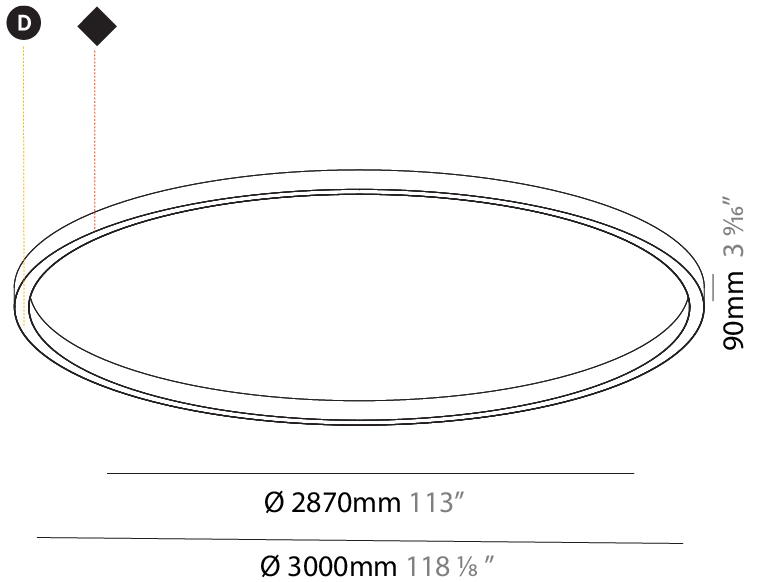

GENERAL

Series: Glorious
Subseries: Glorious 65
Partner: Prolicht
Division: Architectural
Installation: Surface
Product Type: Ceiling Surface
Mounting Location: Ceiling
Light Distribution: Direct

PHYSICAL

Shape: Round
Diameter (mm): 3000
Diameter (in): 118 7/8
Height (mm): 90
Height (in): 3 9/16
Weight (kg): 26.5
Weight (lbs): 57.83
Diffuser: PMMA - Opal / Microprism / Clear Microprism
Fixture Finish: SSR / BKV / CWI / CRY / HAB / UFT / ITA / RUA / FTG / MYG / LOD / PUS / FRO / FUP / KIA / POP / BLS / SPG / MEY / GOH / CHC / COM / ABZ / JAG / OBR / MOS / ROR
Fixture Material: PMMA / Aluminum

ELECTRICAL

Lamp Type: LED (Zhaga Standard)
Input Wattage (W): 208.4
Total Output Wattage (W): 192
Dimming: Tri-Mode (Non-Dimming and Phase Dimming (120Vac only) and 0-10V Dimming)
Driver Included: Yes
Driver Location: Integrated
Driver Type: Constant Current - Universal
Driver Class: Class 2
Input Voltage (V): 120 - 277
Constant Current (MA): 350

LED

Color Temperature (°K): 2700 / 3000 / 3500 / 4000
Max. Delivered Lumen (lm): Max 26347
Nominal Lumen (lm): Max 31820
CRI: >90 CRI
Efficiency (%): 88.4
Lamp Life (hrs): 50000

OPTICAL

RATINGS AND CERTIFICATIONS

Certified By: Certified for North American Standards
IP rating: IP20

PROJECT
TYPE
SPECIFIER
QUANTITY
DATE