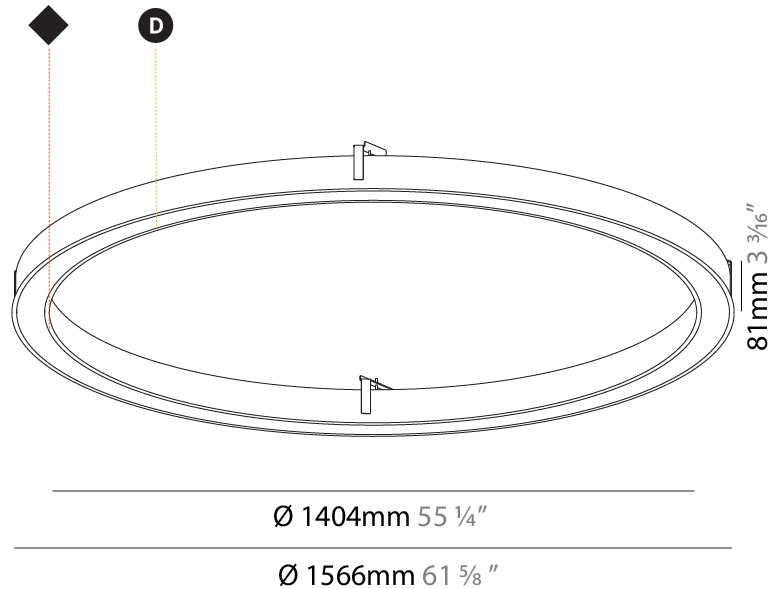

GENERAL

Series: Glorious
Subseries: Glorious 65
Partner: Prolicht
Division: Architectural
Installation: Recessed
Product Type: Ceiling Recessed
Mounting Location: Ceiling
Light Distribution: Direct

PHYSICAL

Shape: Round
Diameter (mm): 1566
Diameter (in): 61 ⁵/₈
Height (mm): 81
Height (in): 3 ³/₁₆
Min. Recessing Depth (mm): 120
Min. Recessing Depth (in): 4 ³/₄
Weight (kg): 14.042
Weight (lbs): 30.96
Diffuser: PMMA - Opal / Microprism / Clear Microprism
Fixture Finish: SSR / BKV / CWI / CRY / HAB / UFT / ITA / RUA / FTG / MYG / LOD / PUS / FRO / FUP / KIA / POP / BLS / SPG / MEY / GOH / CHC / COM / ABZ / JAG / OBR / MOS / ROR
Fixture Material: PMMA / Aluminum
Cut-out Measurements: Dia. 1557mm/61 5/16"

ELECTRICAL

Lamp Type: LED (Zhaga Standard)
Input Wattage (W): 104.2
Total Output Wattage (W): 96
Dimming: Tri-Mode (Non-Dimming and Phase Dimming (120Vac only) and 0-10V Dimming)
Driver Included: Yes
Driver Location: Integrated
Driver Type: Constant Current - Universal
Driver Class: Class 2
Input Voltage (V): 120 - 277
Constant Current (MA): 350

LED

Color Temperature (°K): 2700 / 3000 / 3500 / 4000
Max. Delivered Lumen (lm): Max 14295
Nominal Lumen (lm): Max 17264
CRI: >90 CRI
Efficiency (%): 0.884
Lamp Life (hrs): 50000

OPTICAL

RATINGS AND CERTIFICATIONS

Certified By: Certified for North American Standards
IP rating: IP20