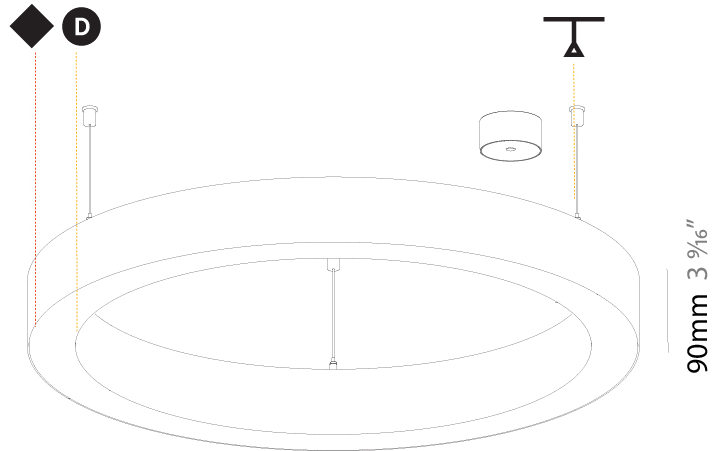

GENERAL

Series: Glorious
Subseries: Glorious 65
Partner: Prolicht
Division: Architectural
Installation: Suspension
Product Type: Pendant
Mounting Location: Ceiling
Light Distribution: Direct / Indirect

PHYSICAL

Shape: Round
Diameter (mm): 800
Diameter (in): 31 1/2
Height (mm): 90
Height (in): 3 9/16
Max. Overall Height (mm): 2090
Max. Overall Height (in): 82 7/16
Weight (kg): 8.128
Weight (lbs): 17.92
Diffuser: [PMMA - Opal / Microprism / Clear Microprism](#)
Fixture Finish: [SSR / BKV / CWI / CRY / HAB / UFT / ITA / RUA / FTG / MYG / LOD / PUS / FRO / FUP / KIA / POP / BLS / SPG / MEY / GOH / CHC / COM / ABZ / JAG / OBR / MOS / ROR](#)
Fixture Material: [PMMA / Aluminum](#)
Cable Details: [2000mm/78 3/4" or 6000mm/236 1/4" Cable Transparent](#)

ELECTRICAL

Lamp Type: LED (Zhaga Standard)
Input Wattage (W): 77
Total Output Wattage (W): 48 / 45
Dimming: [Tri-Mode (Non-Dimming and Phase Dimming (120Vac only) and 0-10V Dimming)](#)
Driver Included: Yes
Driver Location: Integrated
Driver Type: Constant Current - Universal
Driver Class: Class 2
Input Voltage (V): 120 - 277
Constant Current (MA): 350

LED

Color Temperature (°K): [2700 / 3000 / 3500 / 4000](#)
Max. Delivered Lumen (lm): Max 10113
Nominal Lumen (lm): Max 12223
CRI: >90 CRI
Lamp Life (hrs): 50000

OPTICAL

RATINGS AND CERTIFICATIONS

Certified By: Certified for North American Standards
IP rating: IP20

Ø 670mm 26 3/8"

Ø 800mm 31 1/2"