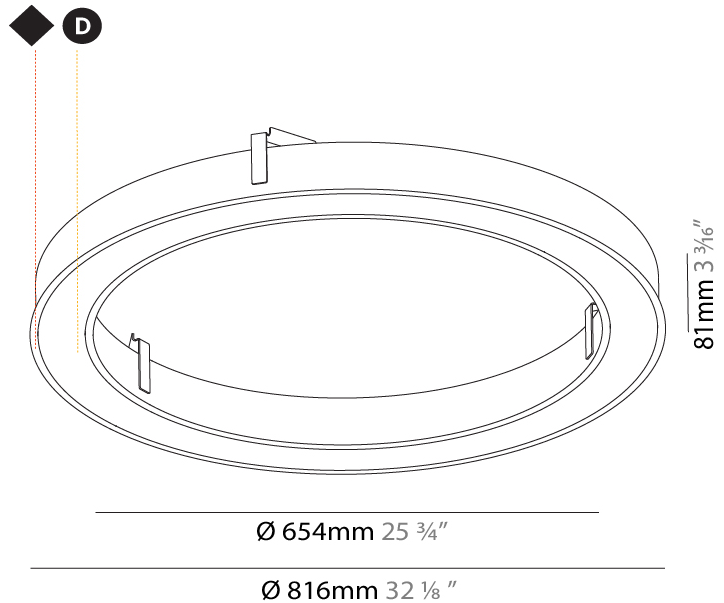

Shape: Round
 Diameter (mm): 5200
 Diameter (in): 204 3/4
 Height (mm): 90
 Height (in): 3 9/16
 Max. Overall Height (mm): 2090
 Max. Overall Height (in): 82 7/16
 Weight (kg): 47.232
 Weight (lbs): 104.15
 Diffuser: [PMMA - Opal / Microprism / Clear Microprism](#)
 Fixture Finish: [SSR / BKV / CWI / CRY / HAB / UFT / ITA / RUA / FTG / MYG / LOD / PUS / FRO / FUP / KIA / POP / BLS / SPG / MEY / GOH / CHC / COM / ABZ / JAG / OBR / MOS / ROR](#)
 Fixture Material: [PMMA / Aluminum](#)
 Cable Details: [2000mm/78 3/4" or 6000mm/236 1/4" Cable Transparent](#)

PHYSICAL

Shape: Round
 Diameter (mm): 816
 Diameter (in): 32 1/8
 Height (mm): 81
 Height (in): 3 3/16
 Min. Recessing Depth (mm): 120
 Min. Recessing Depth (in): 4 3/4
 Weight (kg): 6.755
 Weight (lbs): 14.89
 Diffuser: PMMA - Opal / Microprism / Clear Microprism
 Fixture Finish: SSR / BKV / CWI / CRY / HAB / UFT / ITA / RUA / FTG / MYG / LOD / PUS / FRO / FUP / KIA / POP / BLS / SPG / MEY / GOH / CHC / COM / ABZ / JAG / OBR / MOS / ROR
 Fixture Material: PMMA / Aluminum
 Cut-out Measurements: Dia.807mm / 31 3/4"

Certified By: Certified for North American Standards
 IP rating: IP20

PROJECT
TYPE
SPECIFIER
QUANTITY
DATE

807mm x 663mm
 31 3/4" x 26 1/8"

120mm
 4 3/4"

10 - 30mm
 3/8" - 1 3/16"

PROJECT	_____
TYPE	_____
SPECIFIER	_____
QUANTITY	_____
DATE	_____