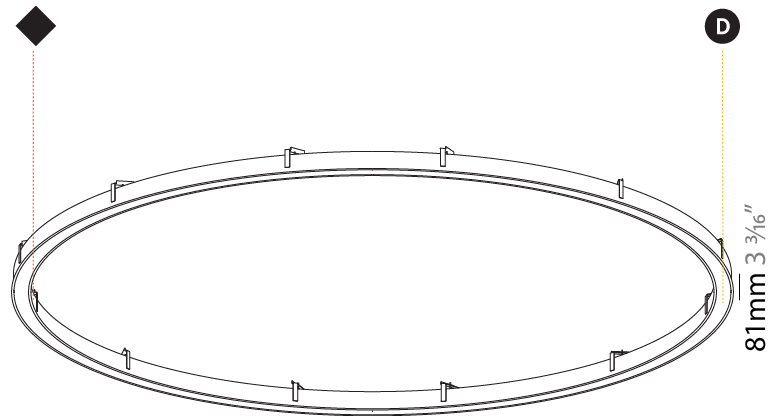

GENERAL

Series: Glorious
Subseries: Glorious 65
Partner: Prolicht
Division: Architectural
Installation: Recessed
Product Type: Ceiling Recessed
Mounting Location: Ceiling
Light Distribution: Direct

PHYSICAL

Shape: Round
Diameter (mm): 3016
Diameter (in): 118 3/4
Height (mm): 81
Height (in): 3 3/16
Min. Recessing Depth (mm): 120
Min. Recessing Depth (in): 4 3/4
Weight (kg): 27.132
Weight (lbs): 59.69
Diffuser: [PMMA - Opal / Microprism / Clear Microprism](#)
Fixture Finish: [SSR / BKV / CWI / CRY / HAB / UFT / ITA / RUA / FTG / MYG / LOD / PUS / FRO / FUP / KIA / POP / BLS / SPG / MEY / GOH / CHC / COM / ABZ / JAG / OBR / MOS / ROR](#)
Fixture Material: [PMMA / Aluminum](#)
Cut-out Measurements: Dia. 3007mm/118 3/8"

ELECTRICAL

Lamp Type: LED (Zhaga Standard)
Input Wattage (W): 208.4
Total Output Wattage (W): 192
Dimming: [Tri-Mode (Non-Dimming and Phase Dimming (120Vac only) and 0-10V Dimming)](#)
Driver Included: Yes
Driver Location: Integrated
Driver Type: Constant Current - Universal
Driver Class: Class 2
Input Voltage (V): 120 - 277
Constant Current (MA): 350

LED

Color Temperature (°K): [2700 / 3000 / 3500 / 4000](#)
Max. Delivered Lumen (lm): Max 28590
Nominal Lumen (lm): Max 34529
CRI: >90 CRI
Efficiency (%): 0.884
Lamp Life (hrs): 50000

OPTICAL

RATINGS AND CERTIFICATIONS

Certified By: Certified for North American Standards
IP rating: IP20

Ø 2854mm 112 3/8"
Ø 3016mm 118 3/4"

3007mm x 2863mm
118 3/8" x 112 11/16"

120mm
4 3/4"

10 - 30mm
3/8" - 1 3/16"