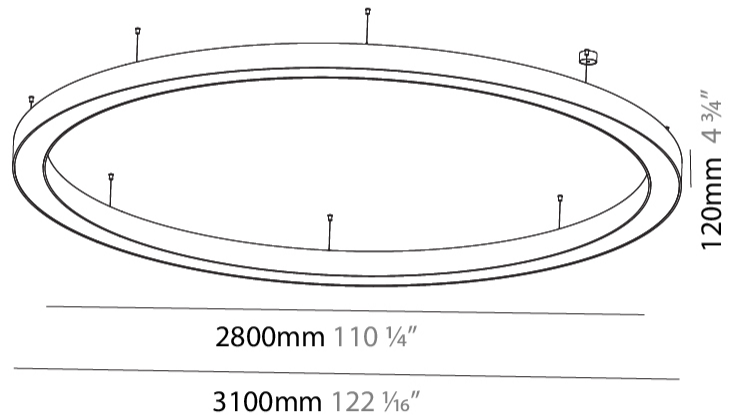

GENERAL

Series: Glorious
Subseries: Glorious 150
Partner: Prolicht
Division: Architectural
Installation: Suspension
Product Type: Pendant
Mounting Location: Ceiling
Light Distribution: Direct / Indirect

PHYSICAL

Shape: Round
Diameter (mm): 3100
Diameter (in): 122 1/16
Depth (mm): 120
Depth (in): 4 3/4
Max. Overall Height (mm): 2120
Max. Overall Height (in): 83 7/16
Weight (kg): 40.905
Weight (lbs): 90.18
Diffuser: PMMA - Opal
Fixture Finish: SSR / BKV / CWI / CRY / HAB / UFT / ITA / RUA / FTG / MYG / LOD / PUS / FRO / FUP / KIA / POP / BLS / SPG / MEY / GOH / CHC / COM / ABZ / JAG / OBR / MOS / ROR
Fixture Material: PMMA / Aluminum

ELECTRICAL

Lamp Type: LED (Zhaga Standard)
Input Wattage (W): 235
Total Output Wattage (W): 192 / 153.6 (3500K)
Dimming: 0-10V Dimming / Phase Dimming (120Vac Only)
Driver Included: Yes
Driver Location: Integrated
Driver Type: Constant Current - 120 / 277Vac
Driver Class: Class 2
Input Voltage (V): 120 - 277
Constant Current (MA): 350 / 800 (3500K)

LED

Color Temperature (°K): 2700 / 3000 / 3500 / 4000
Max. Delivered Lumen (lm): Max 22676 (13971 Dir / 8705 Ind)
Nominal Lumen (lm): Max 32240
CRI: >90 CRI
Efficiency (%): 70
Lamp Life (hrs): 50000

OPTICAL

RATINGS AND CERTIFICATIONS

Certified By: Certified for North American Standards
IP rating: IP20