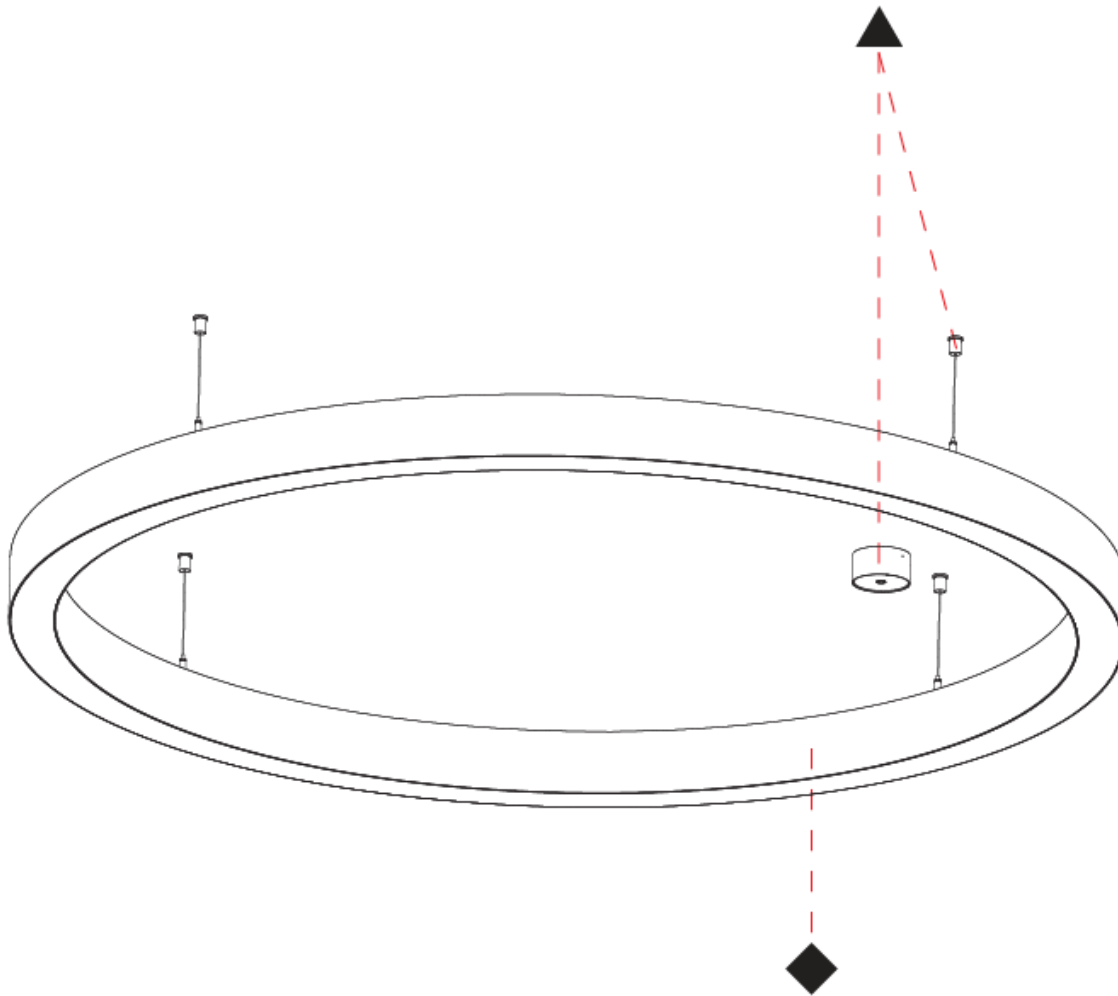

GLORIOUS 65 SUSPENSION

A30551-

PROJECT	_____
TYPE	_____
SPECIFIER	_____
QUANTITY	_____
DATE	_____

A