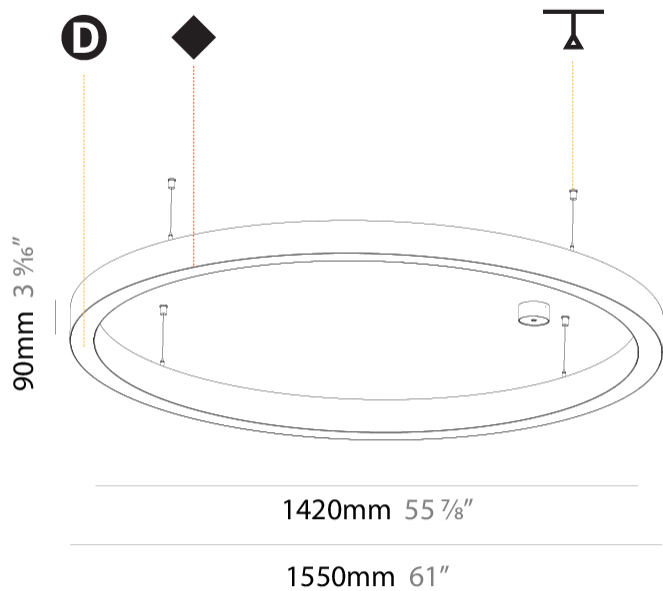

GENERAL

Series: Glorious
Subseries: Glorious 65
Partner: Prolicht
Division: Architectural
Installation: Suspension
Product Type: Pendant
Mounting Location: Ceiling
Light Distribution: Direct

PHYSICAL

Shape: Round
Diameter (mm): 1550
Diameter (in): 61
Depth (mm): 90
Depth (in): 3 9/16
Max. Overall Height (mm): 2090
Max. Overall Height (in): 82 7/16
Weight (kg): 14.447
Weight (lbs): 31.78
Diffuser: [PMMA - Opal / Microprism / Clear Microprism](#)
Fixture Finish: [SSR / BKV / CWI / CRY / HAB / UFT / ITA / RUA / FTG / MYG / LOD / PUS / FRO / FUP / KIA / POP / BLS / SPG / MEY / GOH / CHC / COM / ABZ / JAG / OBR / MOS / ROR](#)
Fixture Material: [PMMA / Aluminum](#)
Cable Details: [2000mm/78 3/4" or 6000mm/236 1/4" Cable Transparent](#)

ELECTRICAL

Lamp Type: LED (Zhaga Standard)
Input Wattage (W): 104.2
Total Output Wattage (W): 96
Dimming: [Tri-Mode (Non-Dimming and Phase Dimming (120Vac only) and 0-10V Dimming)](#)
Driver Included: Yes
Driver Location: Integrated
Driver Type: Constant Current - Universal
Driver Class: Class 2
Input Voltage (V): 120 - 277
Constant Current (MA): 350

LED

Color Temperature (°K): [2700 / 3000 / 3500 / 4000](#)
Max. Delivered Lumen (lm): Max 14295
Nominal Lumen (lm): Max 17264
CRI: >90 CRI
Efficiency (%): 88
Lamp Life (hrs): 50000

OPTICAL

RATINGS AND CERTIFICATIONS

Certified By: Certified for North American Standards
IP rating: IP20