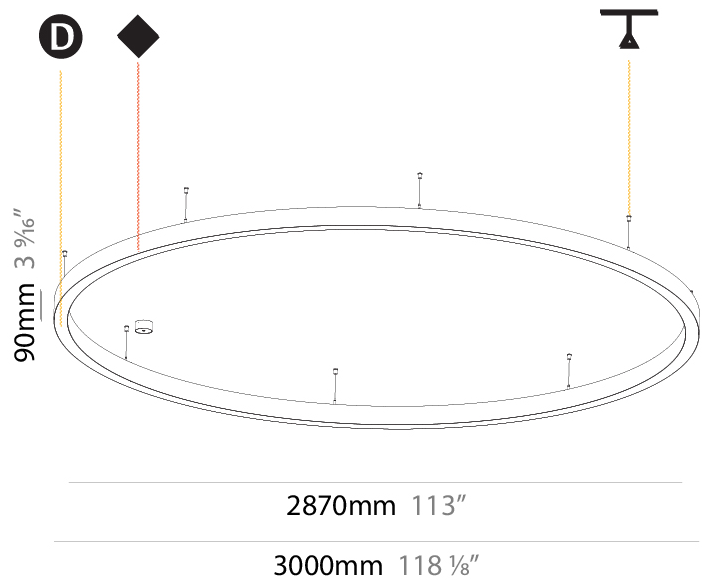

GENERAL

Series: Glorious
Subseries: Glorious 65
Partner: Prolicht
Division: Architectural
Installation: Suspension
Product Type: Pendant
Mounting Location: Ceiling
Light Distribution: Direct

PHYSICAL

Shape: Round
Diameter (mm): 3000
Diameter (in): 118 1/8
Depth (mm): 90
Depth (in): 3 9/16
Max. Overall Height (mm): 2090
Max. Overall Height (in): 82 7/16
Weight (kg): 27.55
Weight (lbs): 60.75
Diffuser: PMMA - Opal / Microprism / Clear Microprism
Fixture Finish: SSR / BKV / CWI / CRY / HAB / UFT / ITA / RUA / FTG / MYG / LOD / PUS / FRO / FUP / KIA / POP / BLS / SPG / MEY / GOH / CHC / COM / ABZ / JAG / OBR / MOS / ROR
Fixture Material: PMMA / Aluminum
Cable Details: 2000mm/78 3/4" or 6000mm/236 1/4" Cable Transparent

ELECTRICAL

Lamp Type: LED (Zhaga Standard)
Input Wattage (W): 208.4
Total Output Wattage (W): 192
Dimming: Tri-Mode (Non-Dimming and Phase Dimming (120Vac only) and 0-10V Dimming)
Driver Included: Yes
Driver Location: Integrated
Driver Type: Constant Current - Universal
Driver Class: Class 2
Input Voltage (V): 120 - 277
Constant Current (MA): 350

LED

Color Temperature (°K): 2700 / 3000 / 3500 / 4000
Max. Delivered Lumen (lm): Max 28590
Nominal Lumen (lm): Max 34529
CRI: >90 CRI
Efficiency (%): 88
Lamp Life (hrs): 50000

OPTICAL

RATINGS AND CERTIFICATIONS

Certified By: Certified for North American Standards
IP rating: IP20