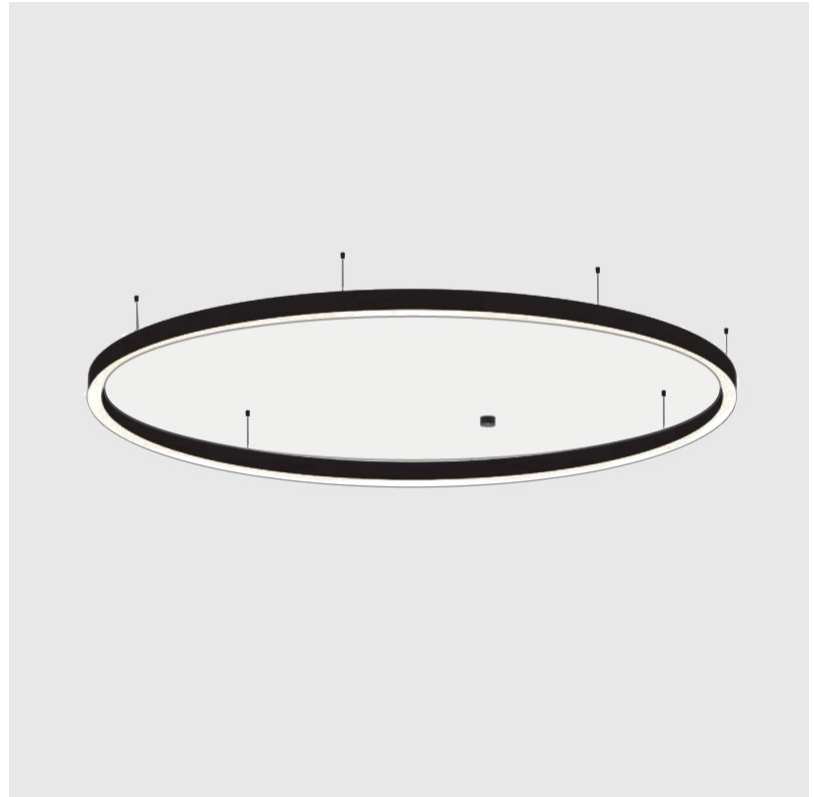

GENERAL

Series: Glorious
Subseries: Glorious 65
Partner: Prolicht
Division: Architectural
Installation: Suspension
Product Type: Pendant
Mounting Location: Ceiling
Light Distribution: Direct

PHYSICAL

Shape: Round
Diameter (mm): 3000
Diameter (in): 118 1/8
Depth (mm): 90
Depth (in): 3 9/16
Max. Overall Height (mm): 2090
Max. Overall Height (in): 82 7/16
Weight (kg): 27.55
Weight (lbs): 60.75
Diffuser: PMMA - Opal / Microprism / Clear Microprism
Fixture Finish: SSR / BKV / CWI / CRY / HAB / UFT / ITA / RUA / FTG / MYG / LOD / PUS / FRO / FUP / KIA / POP / BLS / SPG / MEY / GOH / CHC / COM / ABZ / JAG / OBR / MOS / ROR
Fixture Material: PMMA / Aluminum
Cable Details: 2000mm/78 3/4" or 6000mm/236 1/4" Cable Transparent

ELECTRICAL

Lamp Type: LED (Zhaga Standard)
Input Wattage (W): 208.4
Total Output Wattage (W): 192
Dimming: Tri-Mode (Non-Dimming and Phase Dimming (120Vac only) and 0-10V Dimming)
Driver Included: Yes
Driver Location: Integrated
Driver Type: Constant Current - Universal
Driver Class: Class 2
Input Voltage (V): 120 - 277
Constant Current (MA): 350

LED

Color Temperature (°K): 2700 / 3000 / 3500 / 4000
Max. Delivered Lumen (lm): Max 28590
Nominal Lumen (lm): Max 34529
CRI: >90 CRI
Efficiency (%): 88
Lamp Life (hrs): 50000

OPTICAL

RATINGS AND CERTIFICATIONS

Certified By: Certified for North American Standards
IP rating: IP20