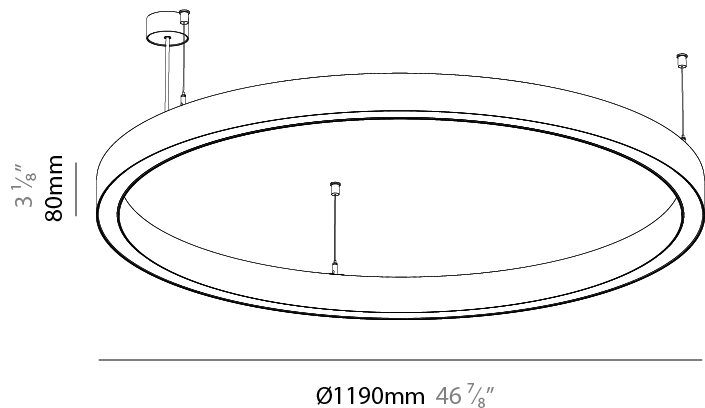

GENERAL

Series: Glorious
Subseries: Glorious 45
Partner: Prolicht
Division: Architectural
Installation: Suspension
Product Type: Pendant
Mounting Location: Ceiling
Light Distribution: Direct / Indirect

PHYSICAL

Shape: Round
Diameter (mm): 1190
Diameter (in): 46 ⁷/₈
Height (mm): 76
Height (in): 3
Weight (kg): 8.2
Diffuser: [PMMA - Opal / Microprism / Clear Microprism](#)
Fixture Finish: [SSR / BKV / CWI / CRY / HAB / UFT / ITA / RUA / FTG / MYG / LOD / PUS / FRO / FUP / KIA / POP / BLS / SPG / MEY / GOH / CHC / COM / ABZ / JAG / OBR / MOS / ROR](#)
Fixture Material: [PMMA / Aluminum](#)
Cable Details: [2000mm/78 3/4" or 6000mm/236 1/4" Cable Transparent](#)

ELECTRICAL

Lamp Type: LED
Input Wattage (W): 114.4
Total Output Wattage (W): 103.6
Dimming: [Non-dimming / DALI Dimming / MATTER Dimming](#)
Driver Included: Yes
Driver Location: Integrated
Driver Type: Constant Current - Universal
Driver Class: Class 2
Input Voltage (V): 120 - 277

LED

Color Temperature (°K): 2700-6500 Tunable White
Max. Delivered Lumen (lm): Max 14347
Nominal Lumen (lm): Max 18867
CRI: >90 CRI
Lamp Life (hrs): 50000

OPTICAL

Adjustability: Fixed

RATINGS AND CERTIFICATIONS

Certified By: Certified for North American Standards
IP rating: IP40

PROJECT _____
TYPE _____
SPECIFIER _____
QUANTITY _____
DATE _____