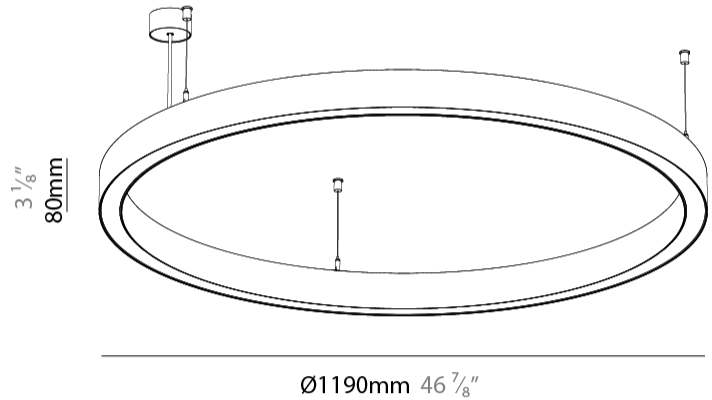

GENERAL

Series: Glorious
Subseries: Glorious 45
Partner: Prolicht
Division: Architectural
Installation: Suspension
Product Type: Pendant
Mounting Location: Ceiling
Light Distribution: Direct

PHYSICAL

Shape: Round
Diameter (mm): 1190
Diameter (in): 46 7/8
Height (mm): 76
Height (in): 3
Weight (kg): 7.3
Diffuser: [PMMA - Opal / Microprism / Clear Microprism](#)
Fixture Finish: [SSR / BKV / CWI / CRY / HAB / UFT / ITA / RUA / FTG / MYG / LOD / PUS / FRO / FUP / KIA / POP / BLS / SPG / MEY / GOH / CHC / COM / ABZ / JAG / OBR / MOS / ROR](#)
Fixture Material: [PMMA / Aluminum](#)
Cable Details: [2000mm/78 3/4" or 6000mm/236 1/4" Cable Transparent](#)

ELECTRICAL

Lamp Type: LED
Input Wattage (W): 77.6
Total Output Wattage (W): 70.9
Dimming: [Non-Dimming / 0-10V Dimming / Phase Dimming / DALI Dimming / MATTER Dimming](#)
Driver Included: Yes
Driver Location: Integrated
Driver Type: Constant Current - Universal
Driver Class: Class 2
Input Voltage (V): 120 - 277

LED

Color Temperature (°K): [2700 / 3000 / 3500 / 4000](#)
Max. Delivered Lumen (lm): Max 9084
Nominal Lumen (lm): Max 12780
CRI: >90 CRI
Lamp Life (hrs): 50000

OPTICAL

Adjustability: Fixed

RATINGS AND CERTIFICATIONS

Certified By: Certified for North American Standards
IP rating: IP40