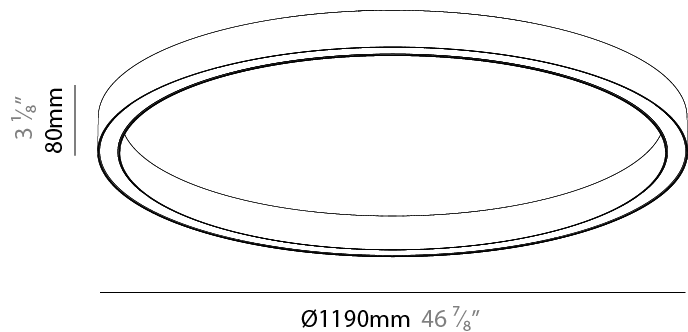

1. To build a product code in our configurator select the specify button on the base model # product page
2. To build a manual product code on this datasheet choose from the options listed below in blue font and add the suffix to the base model #

GENERAL

Series: Glorious
Subseries: Glorious 45
Partner: Prolicht
Division: Architectural
Installation: Surface
Product Type: Ceiling Surface
Mounting Location: Ceiling
Light Distribution: Direct

PHYSICAL

Shape: Round
Diameter (mm): 1190
Diameter (in): 46 ⁷/₈
Height (mm): 76
Height (in): 3
Weight (kg): 4
Diffuser: [PMMA - Opal / Microprism / Clear Microprism](#)
Fixture Finish: [SSR / BKV / CWI / CRY / HAB / UFT / ITA / RUA / FTG / MYG / LOD / PUS / FRO / FUP / KIA / POP / BLS / SPG / MEY / GOH / CHC / COM / ABZ / JAG / OBR / MOS / ROR](#)
Fixture Material: [PMMA / Aluminum](#)

ELECTRICAL

Lamp Type: LED
Input Wattage (W): 77.6
Total Output Wattage (W): 70.5
Dimming: [Non-Dimming / 0-10V Dimming / Phase Dimming / DALI Dimming / MATTER Dimming](#)
Driver Included: Yes
Driver Location: Integrated
Driver Type: Constant Current - Universal
Driver Class: Class 2
Input Voltage (V): 120 - 277

LED

Color Temperature (°K): [2700 / 3000 / 3500 / 4000](#)
Max. Delivered Lumen (lm): Max 9084
Nominal Lumen (lm): Max 12780
CRI: >90 CRI
Lamp Life (hrs): 50000

OPTICAL

Adjustability: Fixed

RATINGS AND CERTIFICATIONS

Certified By: Certified for North American Standards
IP rating: IP40

PROJECT
TYPE
SPECIFIER
QUANTITY
DATE