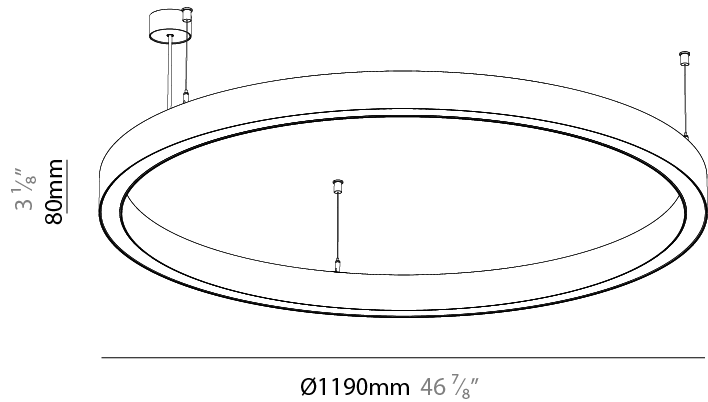

1. To build a product code in our configurator select the specify button on the base model # product page
2. To build a manual product code on this datasheet choose from the options listed below in blue font and add the suffix to the base model #

GENERAL

Series: Glorious
Subseries: Glorious 45
Partner: Prolicht
Division: Architectural
Installation: Surface
Product Type: Pendant
Mounting Location: Ceiling
Light Distribution: Direct

PHYSICAL

Shape: Round
Diameter (mm): 1190
Diameter (in): 46 7/8
Height (mm): 76
Height (in): 3
Weight (kg): 7.3
Diffuser: [PMMA - Opal / Microprism / Clear Microprism](#)
Fixture Finish: [SSR / BKV / CWI / CRY / HAB / UFT / ITA / RUA / FTG / MYG / LOD / PUS / FRO / FUP / KIA / POP / BLS / SPG / MEY / GOH / CHC / COM / ABZ / JAG / OBR / MOS / ROR](#)
Fixture Material: [PMMA / Aluminum](#)
Cable Details: [2000mm/78 3/4" or 6000mm/236 1/4" Cable Transparent](#)

ELECTRICAL

Lamp Type: LED
Input Wattage (W): 37.6
Total Output Wattage (W): 34.6
Dimming: Non-Dimmable
Driver Included: Yes
Driver Location: Integrated
Driver Type: Constant Current - Universal
Driver Class: Class 2
Input Voltage (V): 120 - 277

LED

Color Temperature (°K): [2700 / 3000 / 3500 / 4000](#)
Max. Delivered Lumen (lm): Max 4527
Nominal Lumen (lm): Max 6369
CRI: >90 CRI
Lamp Life (hrs): 50000

OPTICAL

Adjustability: Fixed

RATINGS AND CERTIFICATIONS

Certified By: Certified for North American Standards
IP rating: IP40

PROJECT
TYPE
SPECIFIER
QUANTITY
DATE