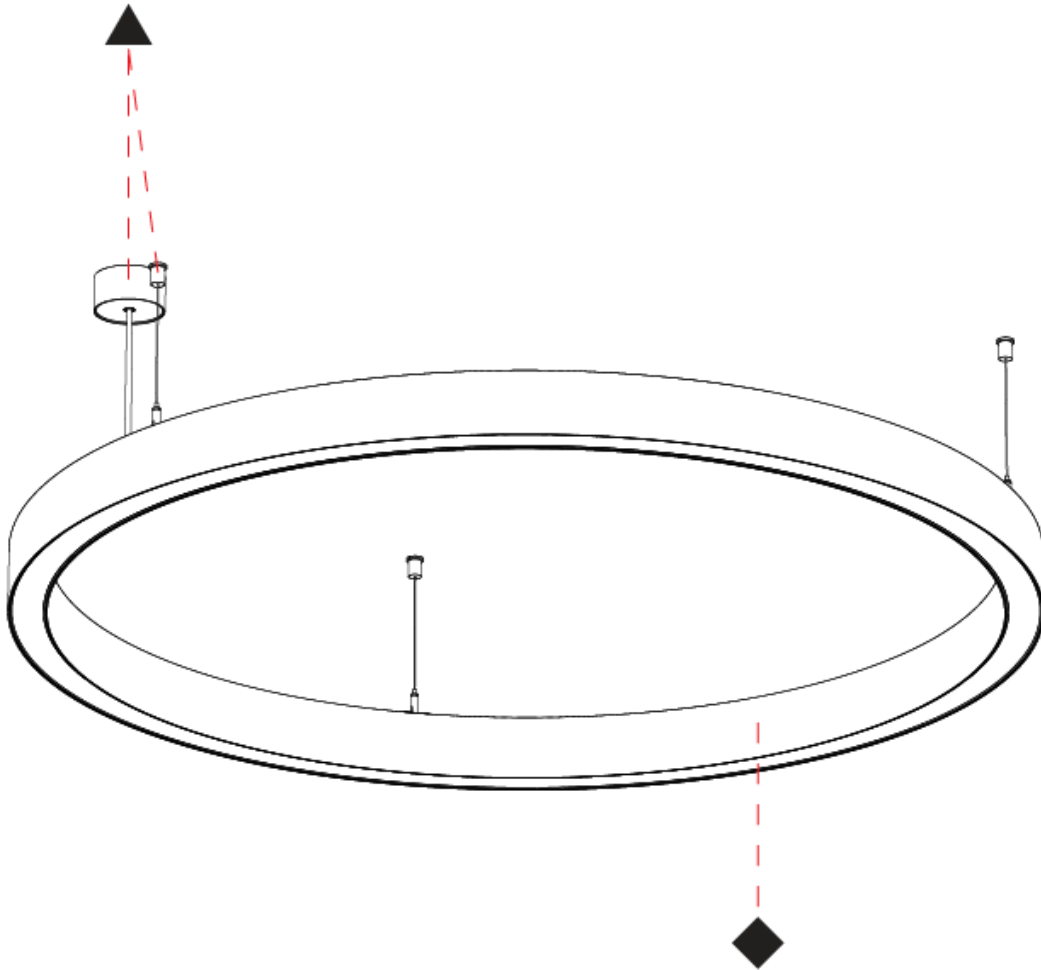

GLORIOUS 45 SUSPENSION

A3001091-

PROJECT	_____
TYPE	_____
SPECIFIER	_____
QUANTITY	_____
DATE	_____

A