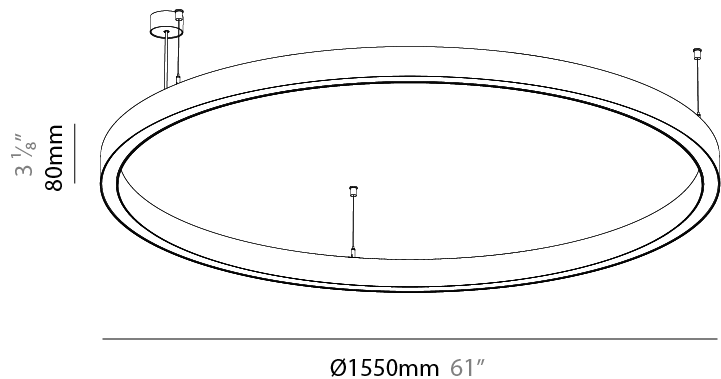

1. To build a product code in our configurator select the specify button on the base model # product page
2. To build a manual product code on this datasheet choose from the options listed below in blue font and add the suffix to the base model #

GENERAL

Series: Glorious
Subseries: Glorious 45
Partner: Prolicht
Division: Architectural
Installation: Suspension
Product Type: Pendant
Mounting Location: Ceiling
Light Distribution: Direct

PHYSICAL

Shape: Round
Diameter (mm): 1190
Diameter (in): 46 7/8
Height (mm): 76
Height (in): 3
Weight (kg): 9.5
Diffuser: [PMMA - Opal / Microprism / Clear Microprism](#)
Fixture Finish: [SSR / BKV / CWI / CRY / HAB / UFT / ITA / RUA / FTG / MYG / LOD / PUS / FRO / FUP / KIA / POP / BLS / SPG / MEY / GOH / CHC / COM / ABZ / JAG / OBR / MOS / ROR](#)
Fixture Material: [PMMA / Aluminum](#)
Cable Details: [2000mm/78 3/4" or 6000mm/236 1/4" Cable Transparent](#)

ELECTRICAL

Lamp Type: LED
Input Wattage (W): 50.2
Total Output Wattage (W): 45.4
Dimming: Non-Dimmable
Driver Included: Yes
Driver Location: Integrated
Driver Type: Constant Current - Universal
Driver Class: Class 2
Input Voltage (V): 120 - 277

LED

[Color Temperature (°K): 2700 / 3000 / 3500 / 4000](#)
Max. Delivered Lumen (lm): Max 6036
Nominal Lumen (lm): Max 8492
CRI: >90 CRI
Lamp Life (hrs): 50000

OPTICAL

Adjustability: Fixed

RATINGS AND CERTIFICATIONS

Certified By: Certified for North American Standards
IP rating: IP40