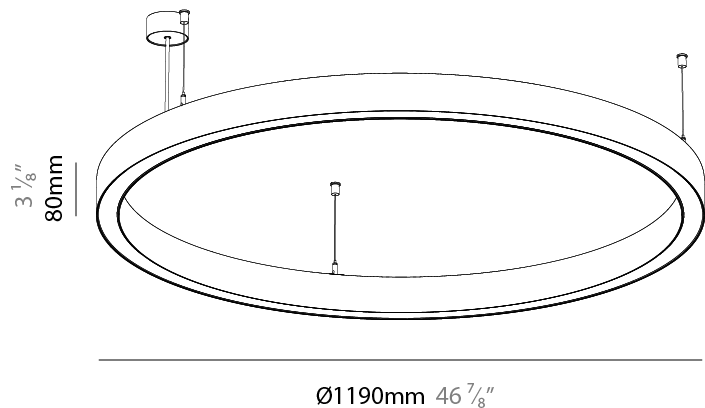

1. To build a product code in our configurator select the specify button on the base model # product page
2. To build a manual product code on this datasheet choose from the options listed below in blue font and add the suffix to the base model #

GENERAL

Series: Glorious
Subseries: Glorious 45
Partner: Prolicht
Division: Architectural
Installation: Suspension
Product Type: Pendant
Mounting Location: Ceiling
Light Distribution: Direct / Indirect

PHYSICAL

Shape: Round
Diameter (mm): 1190
Diameter (in): 46 ⁷/₈
Height (mm): 76
Height (in): 3
Weight (kg): 7.6
Diffuser: PMMA - Opal / Microprism / Clear Microprism
Fixture Finish: SSR / BKV / CWI / CRY / HAB / UFT / ITA / RUA / FTG / MYG / LOD / PUS / FRO / FUP / KIA / POP / BLS / SPG / MEY / GOH / CHC / COM / ABZ / JAG / OBR / MOS / ROR
Fixture Material: PMMA / Aluminum
Cable Details: 2000mm/78 3/4" or 6000mm/236 1/4" Cable Transparent

ELECTRICAL

Lamp Type: LED
Input Wattage (W): 65.8
Total Output Wattage (W): 60
Dimming: Non-Dimmable
Driver Included: Yes
Driver Location: Integrated
Driver Type: Constant Current - Universal
Driver Class: Class 2
Input Voltage (V): 120 - 277

LED

Color Temperature (°K): 2700 / 3000 / 3500 / 4000
Max. Delivered Lumen (lm): Max 8476
Nominal Lumen (lm): Max 11146
CRI: >90 CRI
Lamp Life (hrs): 50000

OPTICAL

Adjustability: Fixed

RATINGS AND CERTIFICATIONS

Certified By: Certified for North American Standards
IP rating: IP40