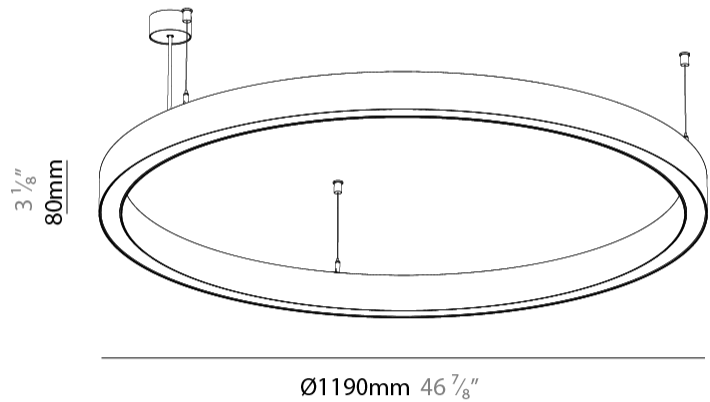

1. To build a product code in our configurator select the specify button on the base model # product page
2. To build a manual product code on this datasheet choose from the options listed below in blue font and add the suffix to the base model #

GENERAL

Series: Glorious
Subseries: Glorious 45
Partner: Prolicht
Division: Architectural
Installation: Suspension
Product Type: Pendant
Mounting Location: Ceiling
Light Distribution: Direct

PHYSICAL

Shape: Round
Diameter (mm): 1190
Diameter (in): 46 7/8
Height (mm): 76
Height (in): 3
Weight (kg): 4
Diffuser: PMMA - Opal / Microprism / Clear Microprism
Fixture Finish: SSR / BKV / CWI / CRY / HAB / UFT / ITA / RUA / FTG / MYG / LOD / PUS / FRO / FUP / KIA / POP / BLS / SPG / MEY / GOH / CHC / COM / ABZ / JAG / OBR / MOS / ROR
Fixture Material: PMMA / Aluminum
Cable Details: 2000mm/78 3/4" or 6000mm/236 1/4" Cable Transparent

ELECTRICAL

Lamp Type: LED
Input Wattage (W): 65.3
Total Output Wattage (W): 59.1
Dimming: Non-dimming / DALI Dimming / MATTER Dimming
Driver Included: Yes
Driver Location: Integrated
Driver Type: Constant Current - Universal
Driver Class: Class 2
Input Voltage (V): 120 - 277

LED

Color Temperature (°K): 2700-6500 Tunable White
Max. Delivered Lumen (lm): Max 7663
Nominal Lumen (lm): Max 10781
CRI: >90 CRI
Lamp Life (hrs): 50000

OPTICAL

Adjustability: Fixed

RATINGS AND CERTIFICATIONS

Certified By: Certified for North American Standards
IP rating: IP40