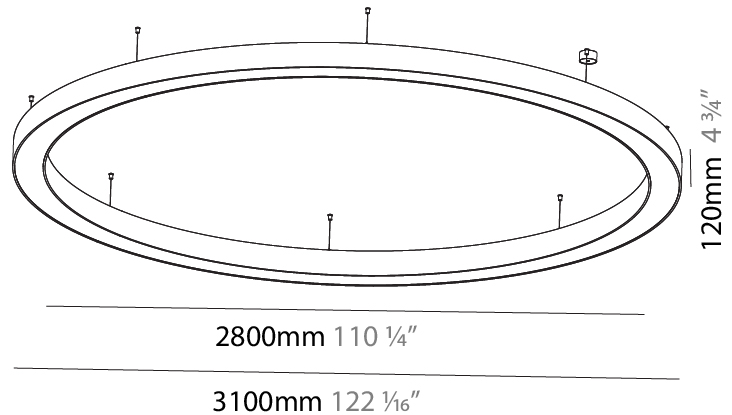

GENERAL

Series: Glorious
Subseries: Glorious 150
Partner: Prolicht
Division: Architectural
Installation: Suspension
Product Type: Pendant
Mounting Location: Ceiling
Light Distribution: Direct / Indirect

PHYSICAL

Shape: Round
Diameter (mm): 3100
Diameter (in): 122 1/16
Depth (mm): 120
Depth (in): 4 3/4
Max. Overall Height (mm): 2120
Max. Overall Height (in): 83 7/16
Weight (kg): 40.905
Weight (lbs): 90.18
Diffuser: PMMA - Opal
Fixture Finish: SSR / BKV / CWI / CRY / HAB / UFT / ITA / RUA / FTG / MYG / LOD / PUS / FRO / FUP / KIA / POP / BLS / SPG / MEY / GOH / CHC / COM / ABZ / JAG / OBR / MOS / ROR
Fixture Material: PMMA / Aluminum

ELECTRICAL

Lamp Type: LED (Zhaga Standard)
Input Wattage (W): 235
Total Output Wattage (W): 192 / 153.6 (3500K)
Dimming: 0-10V Dimming / Phase Dimming (120Vac Only)
Driver Included: Yes
Driver Location: Integrated
Driver Type: Constant Current - 120 / 277Vac
Driver Class: Class 2
Input Voltage (V): 120 - 277
Constant Current (MA): 350 / 800 (3500K)

LED

Color Temperature (°K): 2700 / 3000 / 3500 / 4000
Max. Delivered Lumen (lm): Max 22676 (13971 Dir / 8705 Ind)
Nominal Lumen (lm): Max 32240
CRI: >90 CRI
Efficiency (%): 70
Lamp Life (hrs): 50000

OPTICAL

RATINGS AND CERTIFICATIONS

Certified By: Certified for North American Standards
IP rating: IP20