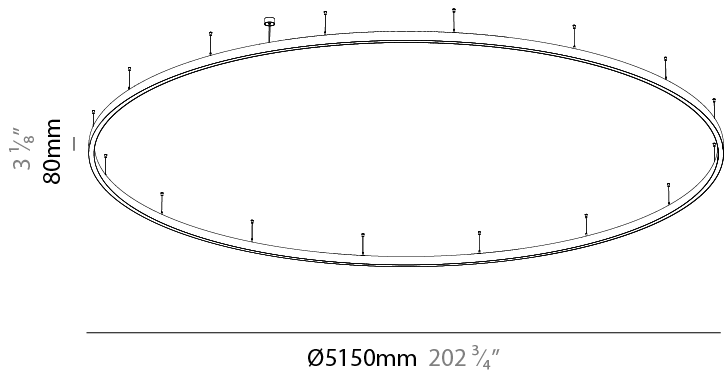

1. To build a product code in our configurator select the specify button on the base model # product page
2. To build a manual product code on this datasheet choose from the options listed below in blue font and add the suffix to the base model #

GENERAL

Series: Glorious
Subseries: Glorious 45
Partner: Prolicht
Division: Architectural
Installation: Suspension
Product Type: Pendant
Mounting Location: Ceiling
Light Distribution: Direct

PHYSICAL

Shape: Round
Diameter (mm): 3100
Diameter (in): 122 3/8
Height (mm): 76
Height (in): 3
Weight (kg): 35
Diffuser: PMMA - Opal / Microprism / Clear Microprism
Fixture Finish: SSR / BKV / CWI / CRY / HAB / UFT / ITA / RUA / FTG / MYG / LOD / PUS / FRO / FUP / KIA / POP / BLS / SPG / MEY / GOH / CHC / COM / ABZ / JAG / OBR / MOS / ROR
Fixture Material: PMMA / Aluminum
Cable Details: 2000mm/78 3/4" or 6000mm/236 1/4" Cable Transparent

ELECTRICAL

Lamp Type: LED
Input Wattage (W): 290.4
Total Output Wattage (W): 263.6
Dimming: Non-dimming / DALI Dimming / MATTER Dimming
Driver Included: Yes
Driver Location: Integrated
Driver Type: Constant Current - Universal
Driver Class: Class 2
Input Voltage (V): 120 - 277

LED

Color Temperature (°K): 2700-6500 Tunable White
Max. Delivered Lumen (lm): Max 34058
Nominal Lumen (lm): Max 47915
CRI: >90 CRI
Lamp Life (hrs): 50000

OPTICAL

Adjustability: Fixed

RATINGS AND CERTIFICATIONS

Certified By: Certified for North American Standards
IP rating: IP40