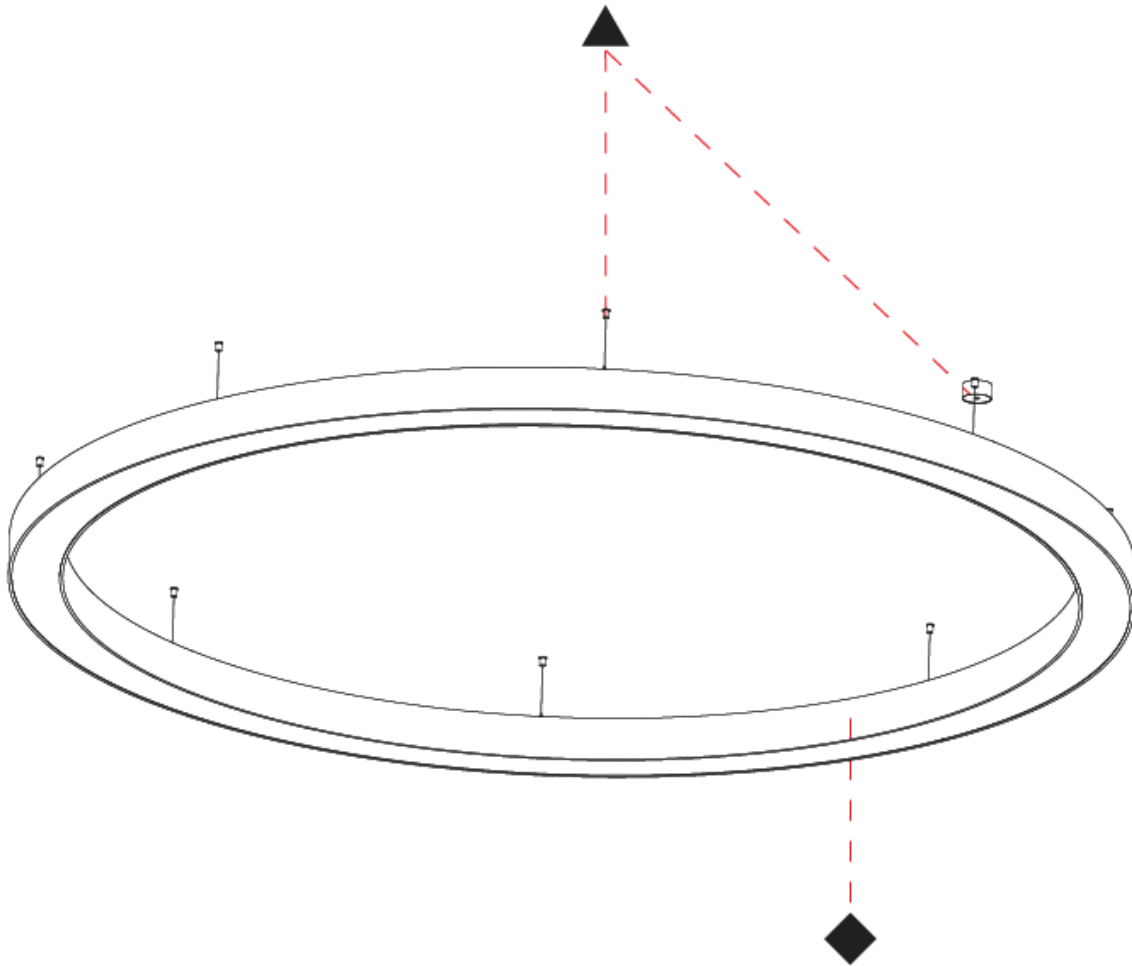

GLORIOUS 150 SUSPENSION

A30543-

PROJECT	_____
TYPE	_____
SPECIFIER	_____
QUANTITY	_____
DATE	_____

A