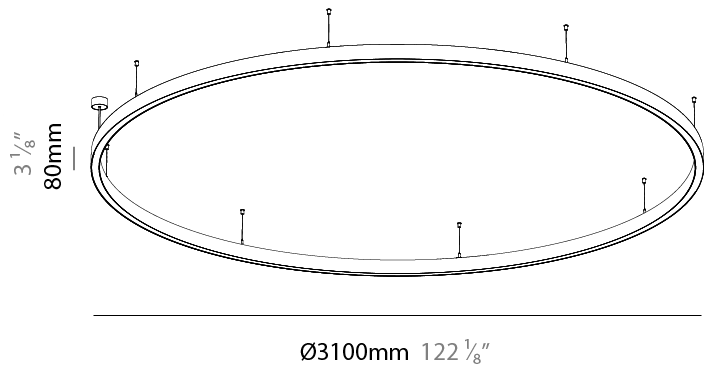

GENERAL

Series: Glorious
Subseries: Glorious 45
Partner: Prolicht
Division: Architectural
Installation: Suspension
Product Type: Pendant
Mounting Location: Ceiling
Light Distribution: Direct / Indirect

PHYSICAL

Shape: Round
Diameter (mm): 3100
Diameter (in): 122 1/8
Height (mm): 76
Height (in): 3
Weight (kg): 22
Diffuser: [PMMA - Opal / Microprism / Clear Microprism](#)
Fixture Finish: [SSR / BKV / CWI / CRY / HAB / UFT / ITA / RUA / FTG / MYG / LOD / PUS / FRO / FUP / KIA / POP / BLS / SPG / MEY / GOH / CHC / COM / ABZ / JAG / OBR / MOS / ROR](#)
Fixture Material: [PMMA / Aluminum](#)
Cable Details: [2000mm/78 3/4" or 6000mm/236 1/4" Cable Transparent](#)

ELECTRICAL

Lamp Type: LED
Input Wattage (W): 297.7
Total Output Wattage (W): 270.9
Dimming: [Non-dimming / DALI Dimming / MATTER Dimming](#)
Driver Included: Yes
Driver Location: Integrated
Driver Type: Constant Current - Universal
Driver Class: Class 2
Input Voltage (V): 120 - 277

LED

Color Temperature (°K): 2700-6500 Tunable White
Max. Delivered Lumen (lm): Max 37268
Nominal Lumen (lm): Max 49113
CRI: >90 CRI
Lamp Life (hrs): 50000

OPTICAL

Adjustability: Fixed

RATINGS AND CERTIFICATIONS

Certified By: Certified for North American Standards
IP rating: IP40

PROJECT
TYPE
SPECIFIER
QUANTITY
DATE