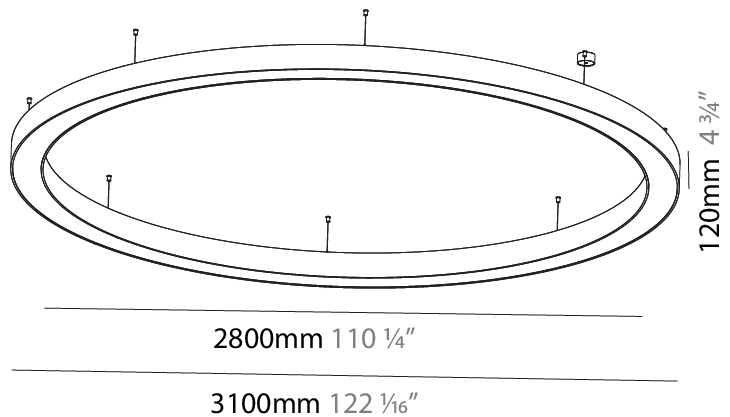

GENERAL

Series: Glorious
Subseries: Glorious 150
Partner: Prolicht
Division: Architectural
Installation: Suspension
Product Type: Pendant
Mounting Location: Ceiling
Light Distribution: Direct

PHYSICAL

Shape: Round
Diameter (mm): 3100
Diameter (in): 122 1/16
Depth (mm): 120
Depth (in): 4 3/4
Max. Overall Height (mm): 2120
Max. Overall Height (in): 83 7/16
Weight (kg): 39.1
Weight (lbs): 86.02
Diffuser: PMMA - Opal or Micro-Prism
Fixture Finish: SSR / BKV / CWI / CRY / HAB / UFT / ITA / RUA / FTG / MYG / LOD / PUS / FRO / FUP / KIA / POP / BLS / SPG / MEY / GOH / CHC / COM / ABZ / JAG / OBR / MOS / ROR
Fixture Material: PMMA / Aluminum

ELECTRICAL

Lamp Type: LED (Zhaga Standard)
Input Wattage (W): 156.6
Total Output Wattage (W): 128 / 102.4 (3500K)
Dimming: 0-10V Dimming / Phase Dimming (120Vac Only)
Driver Included: Yes
Driver Location: Integrated
Driver Type: Constant Current
Driver Class: Class 2
Input Voltage (V): 120 - 277
Constant Current (MA): 350 / 800 (3500K)

LED

Color Temperature (°K): 2700 / 3000 / 3500 / 4000
Max. Delivered Lumen (lm): Max 22676 (13971 Dir / 8705 Ind)
Nominal Lumen (lm): Max 32240
CRI: >90 CRI
Efficiency (%): 65
Lamp Life (hrs): 50000

OPTICAL

RATINGS AND CERTIFICATIONS

Certified By: Certified for North American Standards
IP rating: IP20