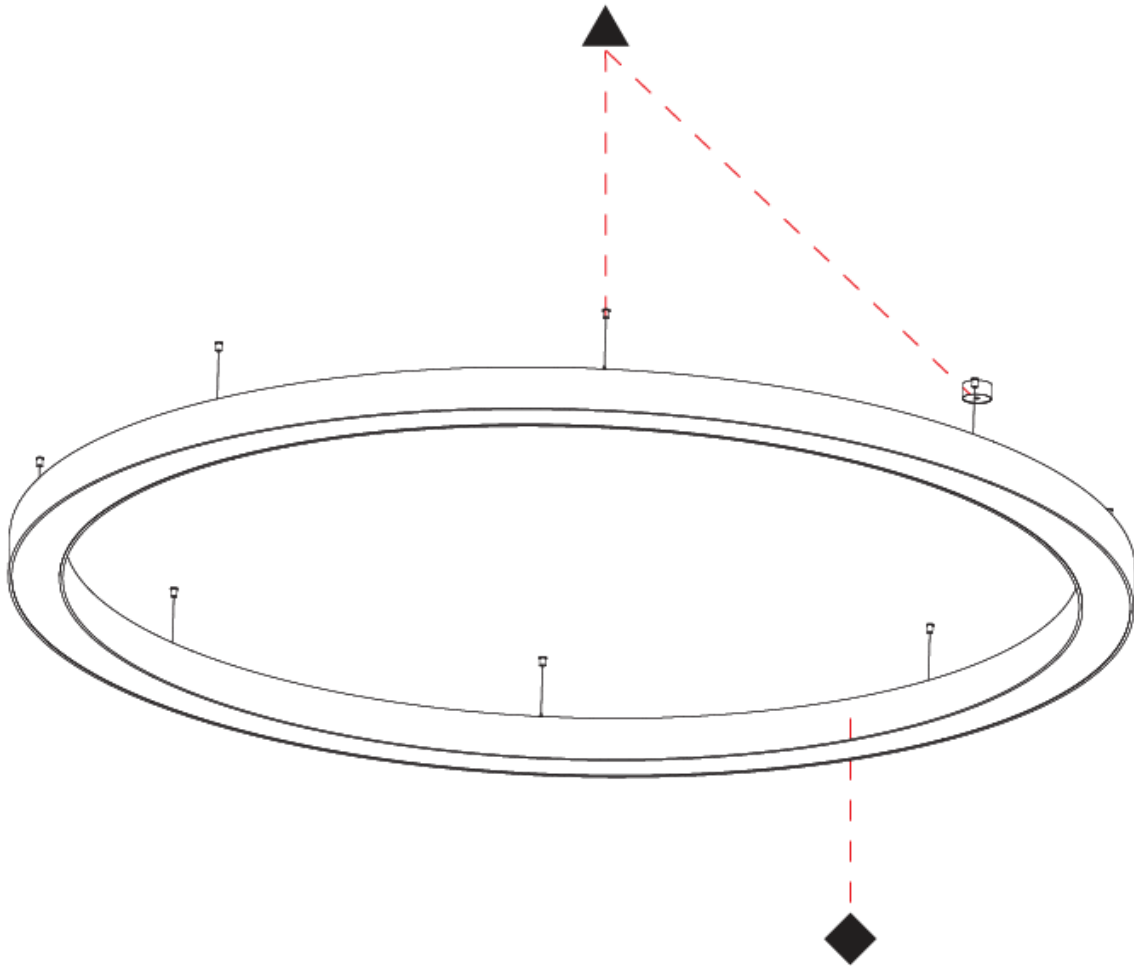

GLORIOUS 150 SUSPENSION

A30184-

PROJECT	_____
TYPE	_____
SPECIFIER	_____
QUANTITY	_____
DATE	_____

A