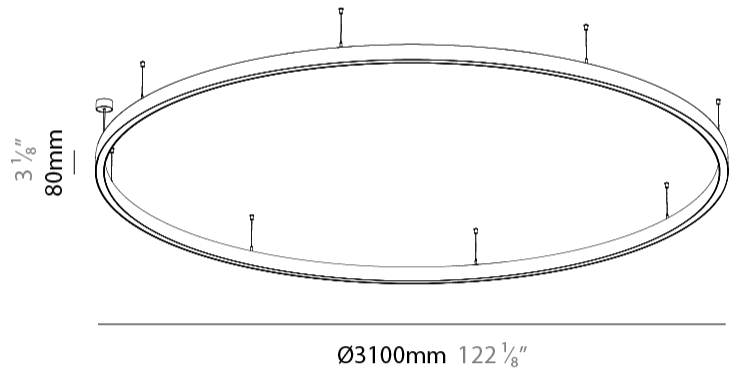

GENERAL

Series: Glorious
Subseries: Glorious 45
Partner: Prolicht
Division: Architectural
Installation: Suspension
Product Type: Pendant
Mounting Location: Ceiling
Light Distribution: Direct

PHYSICAL

Shape: Round
Diameter (mm): 3100
Diameter (in): 122 1/8
Height (mm): 76
Height (in): 3
Weight (kg): 20
Diffuser: PMMA - Opal / Microprism / Clear Microprism
Fixture Finish: SSR / BKV / CWI / CRY / HAB / UFT / ITA / RUA / FTG / MYG / LOD / PUS / FRO / FUP / KIA / POP / BLS / SPG / MEY / GOH / CHC / COM / ABZ / JAG / OBR / MOS / ROR
Fixture Material: PMMA / Aluminum
Cable Details: 2000mm/78 3/4" or 6000mm/236 1/4" Cable Transparent

ELECTRICAL

Lamp Type: LED
Input Wattage (W): 207
Total Output Wattage (W): 188.2
Dimming: Non-Dimming / 0-10V Dimming / Phase Dimming / DALI Dimming / MATTER Dimming
Driver Included: Yes
Driver Location: Integrated
Driver Type: Constant Current - Universal
Driver Class: Class 2
Input Voltage (V): 120 - 277

LED

Color Temperature (°K): 2700 / 3000 / 3500 / 4000
Max. Delivered Lumen (lm): Max 24224
Nominal Lumen (lm): Max 34080
CRI: >90 CRI
Lamp Life (hrs): 50000

OPTICAL

Adjustability: Fixed

RATINGS AND CERTIFICATIONS

Certified By: Certified for North American Standards
IP rating: IP40