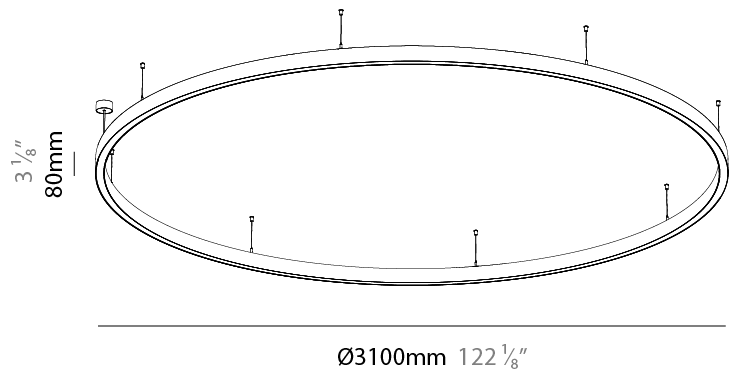

1. To build a product code in our configurator select the specify button on the base model # product page
2. To build a manual product code on this datasheet choose from the options listed below in blue font and add the suffix to the base model #

GENERAL

Series: Glorious
Subseries: Glorious 45
Partner: Prolicht
Division: Architectural
Installation: Suspension
Product Type: Pendant
Mounting Location: Ceiling
Light Distribution: Direct

PHYSICAL

Shape: Round
Diameter (mm): 3100
Diameter (in): 122 ¹/₈
Height (mm): 76
Height (in): 3
Weight (kg): 20
Diffuser: PMMA - Opal / Microprism / Clear Microprism
Fixture Finish: SSR / BKV / CWI / CRY / HAB / UFT / ITA / RUA / FTG / MYG / LOD / PUS / FRO / FUP / KIA / POP / BLS / SPG / MEY / GOH / CHC / COM / ABZ / JAG / OBR / MOS / ROR
Fixture Material: PMMA / Aluminum
Cable Details: 2000mm/78 3/4" or 6000mm/236 1/4" Cable Transparent

ELECTRICAL

Lamp Type: LED
Input Wattage (W): 100.3
Total Output Wattage (W): 98.9
Dimming: Non-Dimmable
Driver Included: Yes
Driver Location: Integrated
Driver Type: Constant Current - Universal
Driver Class: Class 2
Input Voltage (V): 120 - 277

LED

Color Temperature (°K): 2700 / 3000 / 3500 / 4000
Max. Delivered Lumen (lm): Max 12072
Nominal Lumen (lm): Max 16984
CRI: >90 CRI
Lamp Life (hrs): 50000

OPTICAL

Adjustability: Fixed

RATINGS AND CERTIFICATIONS

Certified By: Certified for North American Standards
IP rating: IP40