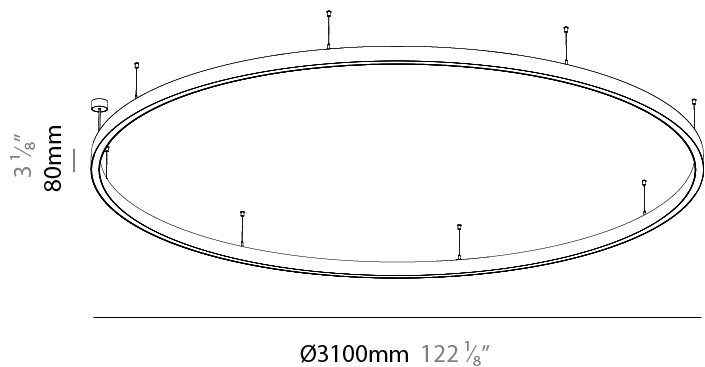

GENERAL

Series: Glorious
Subseries: Glorious 45
Partner: Prolicht
Division: Architectural
Installation: Suspension
Product Type: Pendant
Mounting Location: Ceiling
Light Distribution: Direct / Indirect

PHYSICAL

Shape: Round
Diameter (mm): 3100
Diameter (in): 122 ¹/₈
Height (mm): 76
Height (in): 3
Weight (kg): 22
Diffuser: [PMMA - Opal / Microprism / Clear Microprism](#)
Fixture Finish: [SSR / BKV / CWI / CRY / HAB / UFT / ITA / RUA / FTG / MYG / LOD / PUS / FRO / FUP / KIA / POP / BLS / SPG / MEY / GOH / CHC / COM / ABZ / JAG / OBR / MOS / ROR](#)
Fixture Material: [PMMA / Aluminum](#)
Cable Details: [2000mm/78 3/4" or 6000mm/236 1/4" Cable Transparent](#)

ELECTRICAL

Lamp Type: LED
Input Wattage (W): 353.6
Total Output Wattage (W): 321.9
Dimming: [Non-Dimming / 0-10V Dimming / Phase Dimming / DALI Dimming / MATTER Dimming](#)
Driver Included: Yes
Driver Location: Integrated
Driver Type: Constant Current - Universal
Driver Class: Class 2
Input Voltage (V): 120 - 277

LED

[Color Temperature (°K): 2700 / 3000 / 3500 / 4000](#)
Max. Delivered Lumen (lm): Max 44178
Nominal Lumen (lm): Max 58220
CRI: >90 CRI
Lamp Life (hrs): 50000

OPTICAL

Adjustability: Fixed

RATINGS AND CERTIFICATIONS

Certified By: Certified for North American Standards
IP rating: IP40