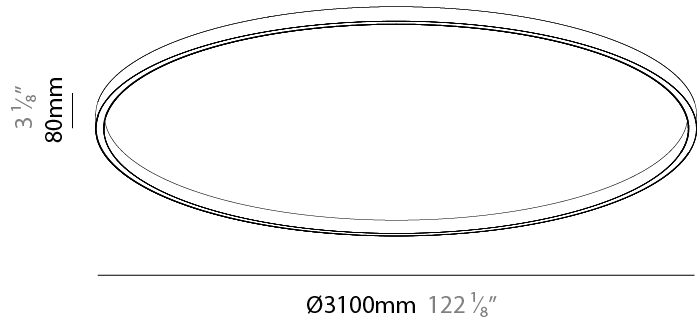

GLORIOUS 45 SURFACE

A3D422-HE-

base number   Color   Finishes   Diffuser
Temperature   (Diamond)   Options

1. To build a product code in our configurator select the specify button on the base model # product page
2. To build a manual product code on this datasheet choose from the options listed below in blue font and add the suffix to the base model #

GENERAL

Series: Glorious
Subseries: Glorious 45
Partner: Prolicht
Division: Architectural
Installation: Surface
Product Type: Ceiling Surface
Mounting Location: Ceiling
Light Distribution: Direct

PHYSICAL

Shape: Round
Diameter (mm): 3100
Diameter (in): 122 ¹/₈
Height (mm): 76
Height (in): 3
Weight (kg): 4
Diffuser: [PMMA - Opal / Microprism / Clear Microprism](#)
Fixture Finish: [SSR / BKV / CWI / CRY / HAB / UFT / ITA / RUA / FTG / MYG / LOD / PUS / FRO / FUP / KIA / POP / BLS / SPG / MEY / GOH / CHC / COM / ABZ / JAG / OBR / MOS / ROR](#)
Fixture Material: [PMMA / Aluminum](#)

ELECTRICAL

Lamp Type: LED
Input Wattage (W): 100.3
Total Output Wattage (W): 91.1
Dimming: Non-Dimmable
Driver Included: Yes
Driver Location: Integrated
Driver Type: Constant Current - Universal
Driver Class: Class 2
Input Voltage (V): 120 - 277

LED

[Color Temperature (°K): 2700 / 3000 / 3500 / 4000](#)
Max. Delivered Lumen (lm): Max 12072
Nominal Lumen (lm): Max 16984
CRI: >90 CRI
Lamp Life (hrs): 50000

OPTICAL

Adjustability: Fixed

RATINGS AND CERTIFICATIONS

Certified By: Certified for North American Standards
IP rating: IP40