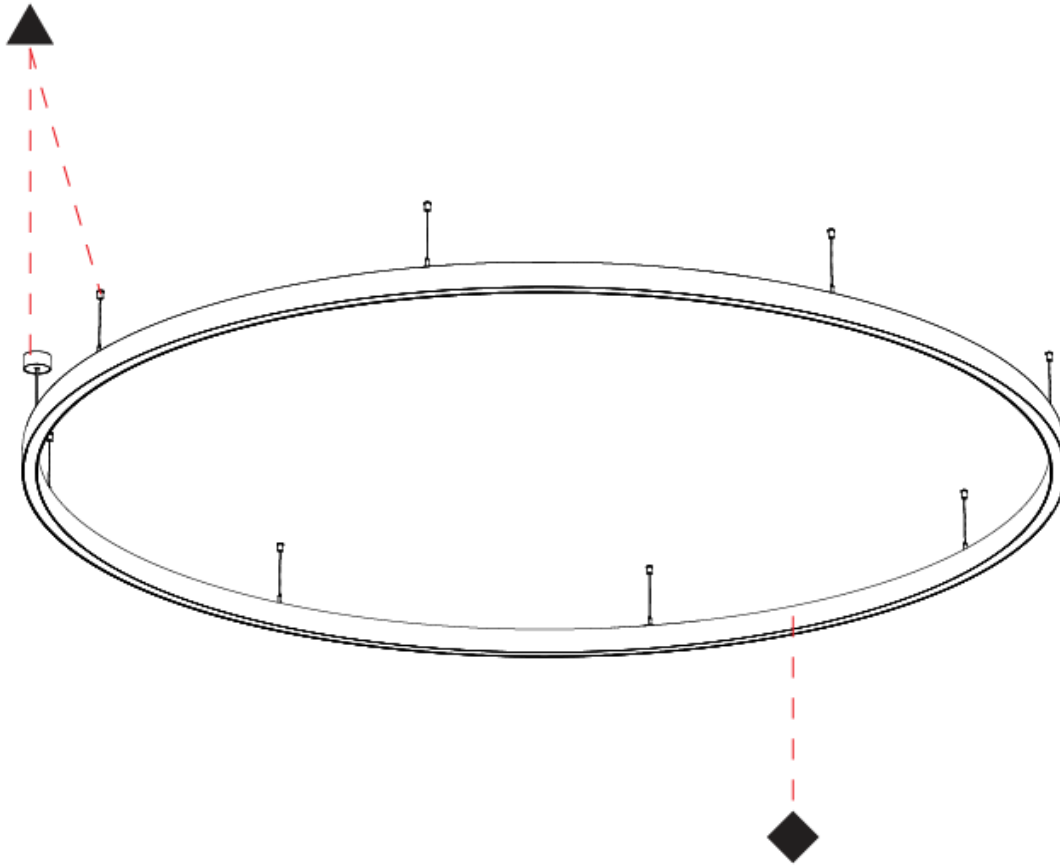

GLORIOUS 45 SUSPENSION

A3001096-

PROJECT	_____
TYPE	_____
SPECIFIER	_____
QUANTITY	_____
DATE	_____

A