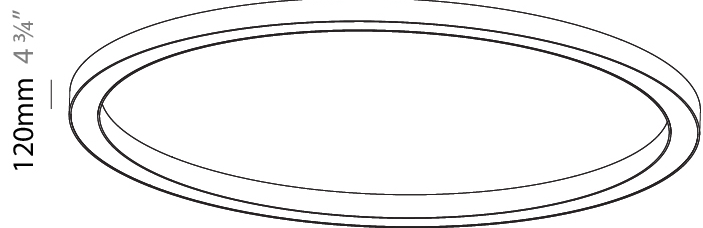

1. To build a product code in our configurator select the specify button on the base model # product page
2. To build a manual product code on this datasheet choose from the options listed below in blue font and add the suffix to the base model #

GENERAL

Series: Glorious
Subseries: Glorious 150
Partner: Prolicht
Division: Architectural
Installation: Surface
Product Type: Ceiling Surface
Mounting Location: Ceiling
Light Distribution: Direct

PHYSICAL

Shape: Round
Diameter (mm): 3100
Diameter (in): 122 1/16
Height (mm): 120
Height (in): 4 3/4
Weight (kg): 38.3
Weight (lbs): 84.26
Diffuser: PMMA - Opal
Fixture Finish: SSR / BKV / CWI / CRY / HAB / UFT / ITA / RUA / FTG / MYG / LOD / PUS / FRO / FUP / KIA / POP / BLS / SPG / MEY / GOH / CHC / COM / ABZ / JAG / OBR / MOS / ROR
Fixture Material: PMMA / Aluminum

ELECTRICAL

Lamp Type: LED (Zhaga Standard)
Input Wattage (W): 156.6
Total Output Wattage (W): 128 / 102.4 (3500K)
Dimming: 0-10V Dimming / Phase Dimming (120Vac Only)
Driver Included: Yes
Driver Location: Integrated
Driver Type: Constant Current - 120 / 277Vac
Driver Class: Class 2
Input Voltage (V): 120 - 277
Constant Current (MA): 350 / 800 (3500K)

LED

Color Temperature (°K): 2700 / 3000 / 3500 / 4000
Max. Delivered Lumen (lm): Max 15318
Nominal Lumen (lm): Max 21493
CRI: >90 CRI
Efficiency (%): 65
Lamp Life (hrs): 50000

OPTICAL

RATINGS AND CERTIFICATIONS

Certified By: Certified for North American Standards
IP rating: IP20

120mm 4 3/4"

Ø 2800mm 110 1/4"

Ø 3100mm 122 1/16"