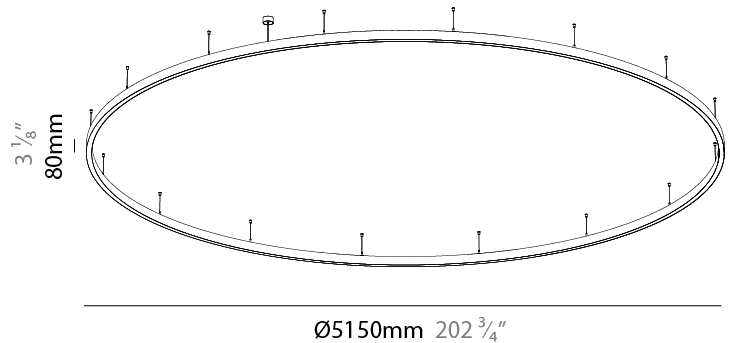

1. To build a product code in our configurator select the specify button on the base model # product page
2. To build a manual product code on this datasheet choose from the options listed below in blue font and add the suffix to the base model #

GENERAL

Series: Glorious
Subseries: Glorious 45
Partner: Prolicht
Division: Architectural
Installation: Suspension
Product Type: Pendant
Mounting Location: Ceiling
Light Distribution: Direct / Indirect

PHYSICAL

Shape: Round
Diameter (mm): 3100
Diameter (in): 122 ³/₁₆
Height (mm): 76
Height (in): 3
Weight (kg): 38
Diffuser: PMMA - Opal / Microprism / Clear Microprism
Fixture Finish: SSR / BKV / CWI / CRY / HAB / UFT / ITA / RUA / FTG / MYG / LOD / PUS / FRO / FUP / KIA / POP / BLS / SPG / MEY / GOH / CHC / COM / ABZ / JAG / OBR / MOS / ROR
Fixture Material: PMMA / Aluminum
Cable Details: 2000mm/78 3/4" or 6000mm/236 1/4" Cable Transparent

ELECTRICAL

Lamp Type: LED
Input Wattage (W): 479.2
Total Output Wattage (W): 435.4
Dimming: Non-dimming / DALI Dimming / MATTER Dimming
Driver Included: Yes
Driver Location: Integrated
Driver Type: Constant Current - Universal
Driver Class: Class 2
Input Voltage (V): 120 - 277

LED

Color Temperature (°K): 2700-6500 Tunable White
Max. Delivered Lumen (lm): Max 59802
Nominal Lumen (lm): Max 47915
CRI: >90 CRI
Lamp Life (hrs): 50000

OPTICAL

Adjustability: Fixed

RATINGS AND CERTIFICATIONS

Certified By: Certified for North American Standards
IP rating: IP40