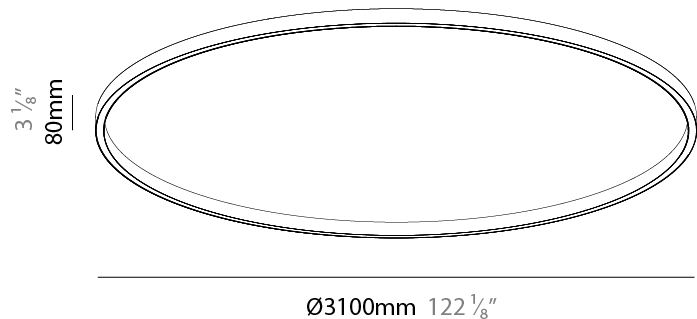

1. To build a product code in our configurator select the specify button on the base model # product page
2. To build a manual product code on this datasheet choose from the options listed below in blue font and add the suffix to the base model #

GENERAL

Series: Glorious
Subseries: Glorious 45
Partner: Prolicht
Division: Architectural
Installation: Surface
Product Type: Ceiling Surface
Mounting Location: Ceiling
Light Distribution: Direct

PHYSICAL

Shape: Round
Diameter (mm): 3100
Diameter (in): 122 ¹/₈
Height (mm): 76
Height (in): 3
Weight (kg): 4
Diffuser: PMMA - Opal / Microprism / Clear Microprism
Fixture Finish: SSR / BKV / CWI / CRY / HAB / UFT / ITA / RUA / FTG / MYG / LOD / PUS / FRO / FUP / KIA / POP / BLS / SPG / MEY / GOH / CHC / COM / ABZ / JAG / OBR / MOS / ROR
Fixture Material: PMMA / Aluminum

ELECTRICAL

Lamp Type: LED
Input Wattage (W): 207
Total Output Wattage (W): 188.2
Dimming: Non-Dimming / 0-10V Dimming / Phase Dimming / DALI Dimming / MATTER Dimming
Driver Included: Yes
Driver Location: Integrated
Driver Type: Constant Current - Universal
Driver Class: Class 2
Input Voltage (V): 120 - 277

LED

Color Temperature (°K): 2700 / 3000 / 3500 / 4000
Max. Delivered Lumen (lm): Max 24224
Nominal Lumen (lm): Max 34080
CRI: >90 CRI
Lamp Life (hrs): 50000

OPTICAL

Adjustability: Fixed

RATINGS AND CERTIFICATIONS

Certified By: Certified for North American Standards
IP rating: IP40

PROJECT
TYPE
SPECIFIER
QUANTITY
DATE