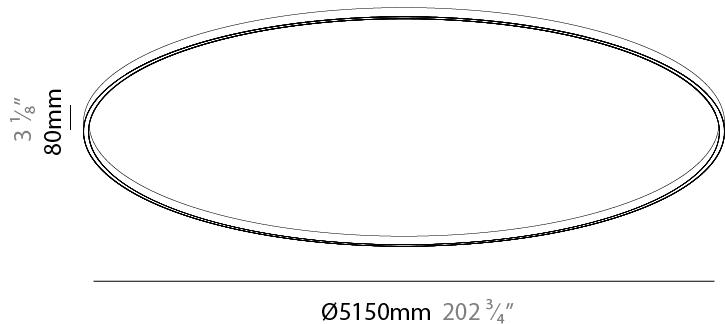

1. To build a product code in our configurator select the specify button on the base model # product page
2. To build a manual product code on this datasheet choose from the options listed below in blue font and add the suffix to the base model #

GENERAL

Series: Glorious
Subseries: Glorious 45
Partner: Prolicht
Division: Architectural
Installation: Surface
Product Type: Ceiling Surface
Mounting Location: Ceiling
Light Distribution: Direct

PHYSICAL

Shape: Round
Diameter (mm): 3100
Diameter (in): 122 ¹/₈
Height (mm): 76
Height (in): 3
Weight (kg): 4
Diffuser: [PMMA - Opal / Microprism / Clear Microprism](#)
Fixture Finish: [SSR / BKV / CWI / CRY / HAB / UFT / ITA / RUA / FTG / MYG / LOD / PUS / FRO / FUP / KIA / POP / BLS / SPG / MEY / GOH / CHC / COM / ABZ / JAG / OBR / MOS / ROR](#)
Fixture Material: PMMA / Aluminum

ELECTRICAL

Lamp Type: LED
Input Wattage (W): 290.4
Total Output Wattage (W): 263.6
Dimming: [Non-dimming / DALI Dimming / MATTER Dimming](#)
Driver Included: Yes
Driver Location: Integrated
Driver Type: Constant Current - Universal
Driver Class: Class 2
Input Voltage (V): 120 - 277

LED

Color Temperature (°K): 2700-6500 Tunable White
Max. Delivered Lumen (lm): Max 34058
Nominal Lumen (lm): Max 47915
CRI: >90 CRI
Lamp Life (hrs): 50000

OPTICAL

Adjustability: Fixed

RATINGS AND CERTIFICATIONS

Certified By: Certified for North American Standards
IP rating: IP40

PROJECT
TYPE
SPECIFIER
QUANTITY
DATE