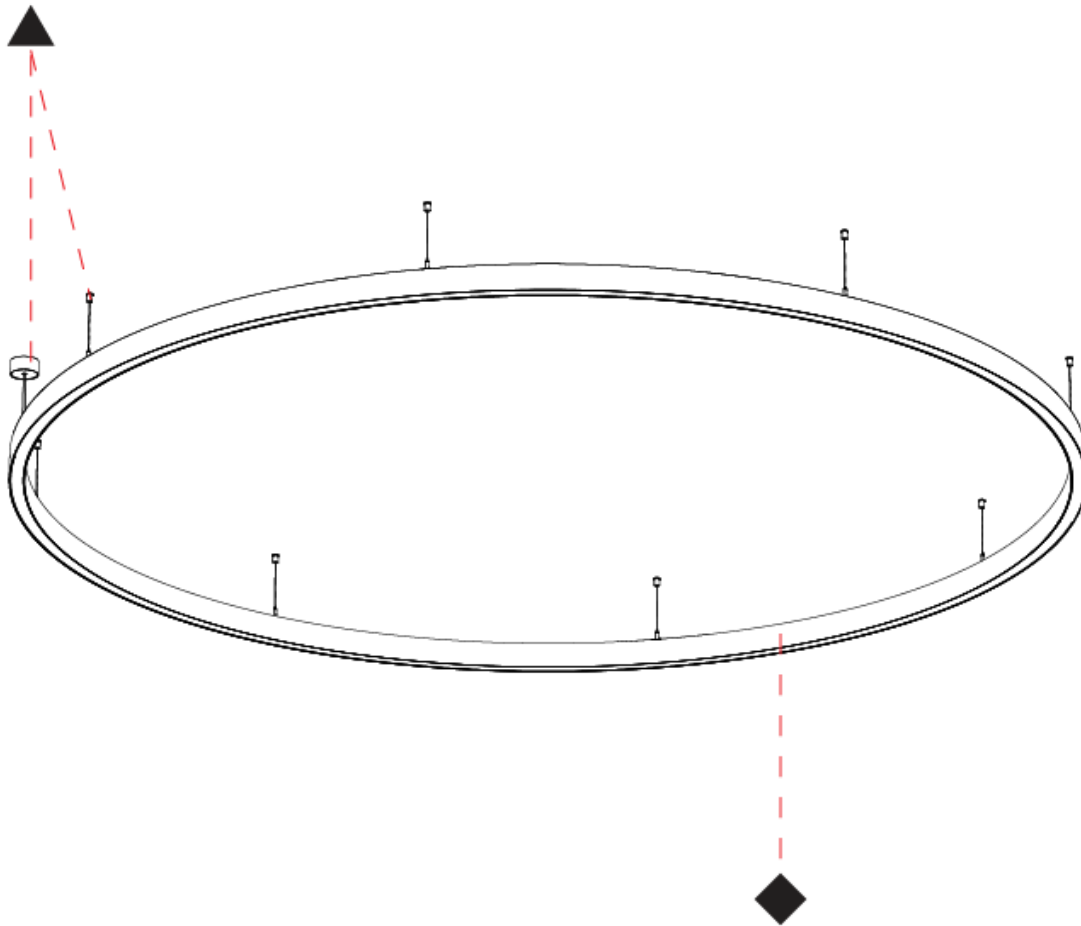

GLORIOUS 45 SUSPENSION

A3001082-

PROJECT	_____
TYPE	_____
SPECIFIER	_____
QUANTITY	_____
DATE	_____

A