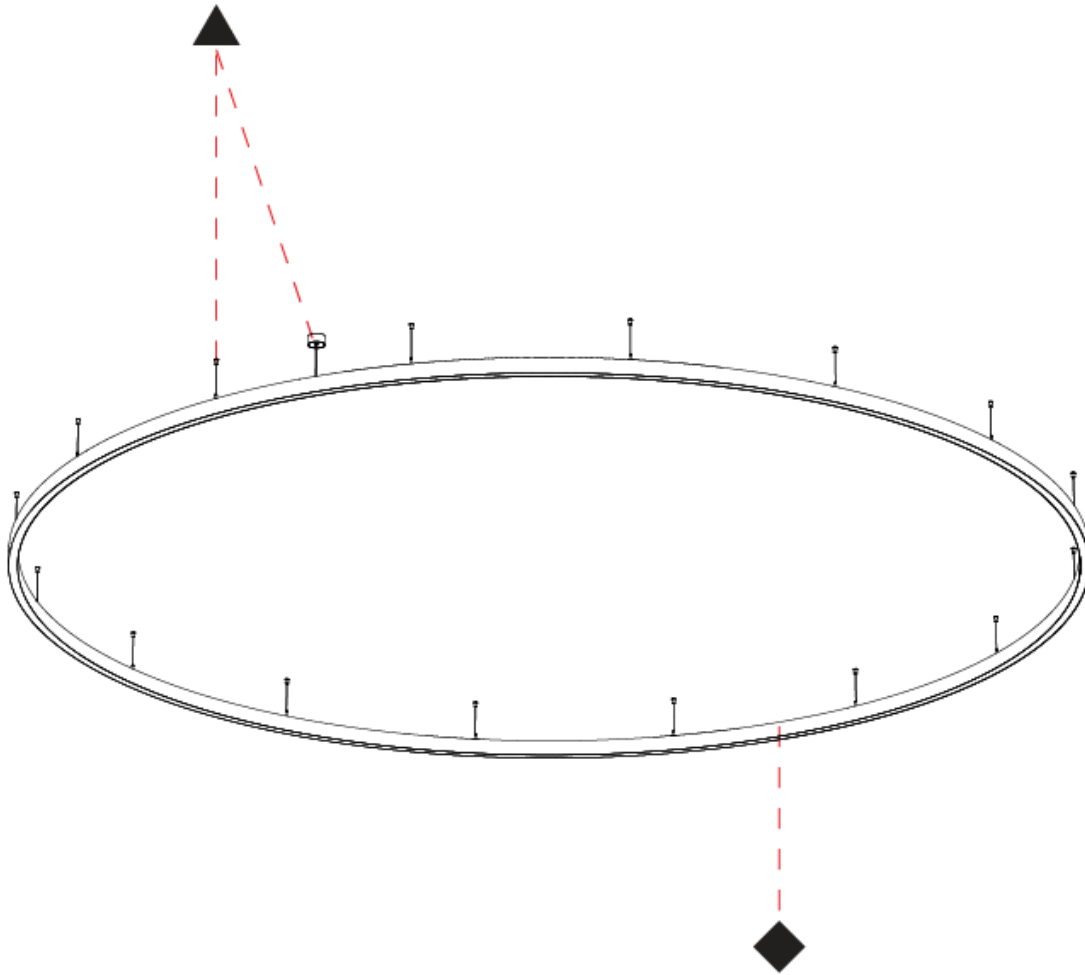

GLORIOUS 45 SUSPENSION

A3001085-

PROJECT _____

TYPE _____

SPECIFIER _____

QUANTITY _____

DATE _____

A