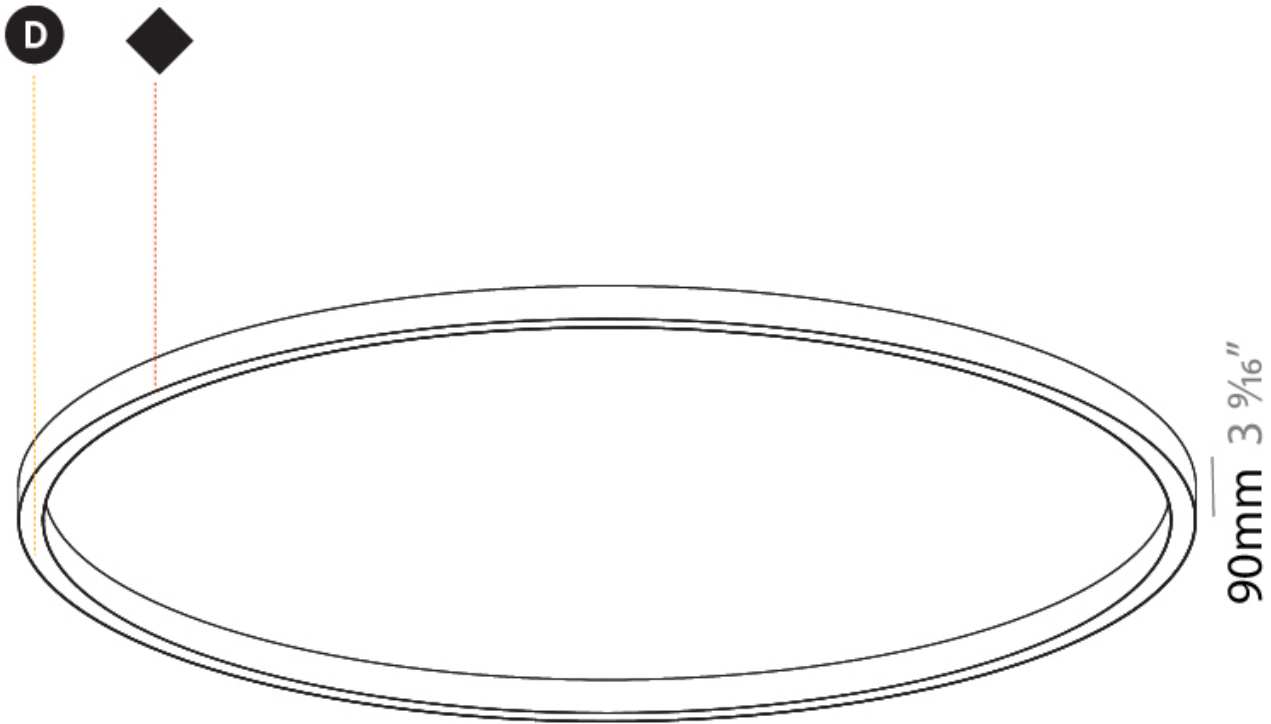

A3D022-

PROJECT	_____
TYPE	_____
SPECIFIER	_____
QUANTITY	_____
DATE	_____

Ø 5070mm 199 5/8"

Ø 5200mm 204 3/4 "

GLORIOUS COLOR FINISH CHART

PROJECT _____

TYPE _____

SPECIFIER _____