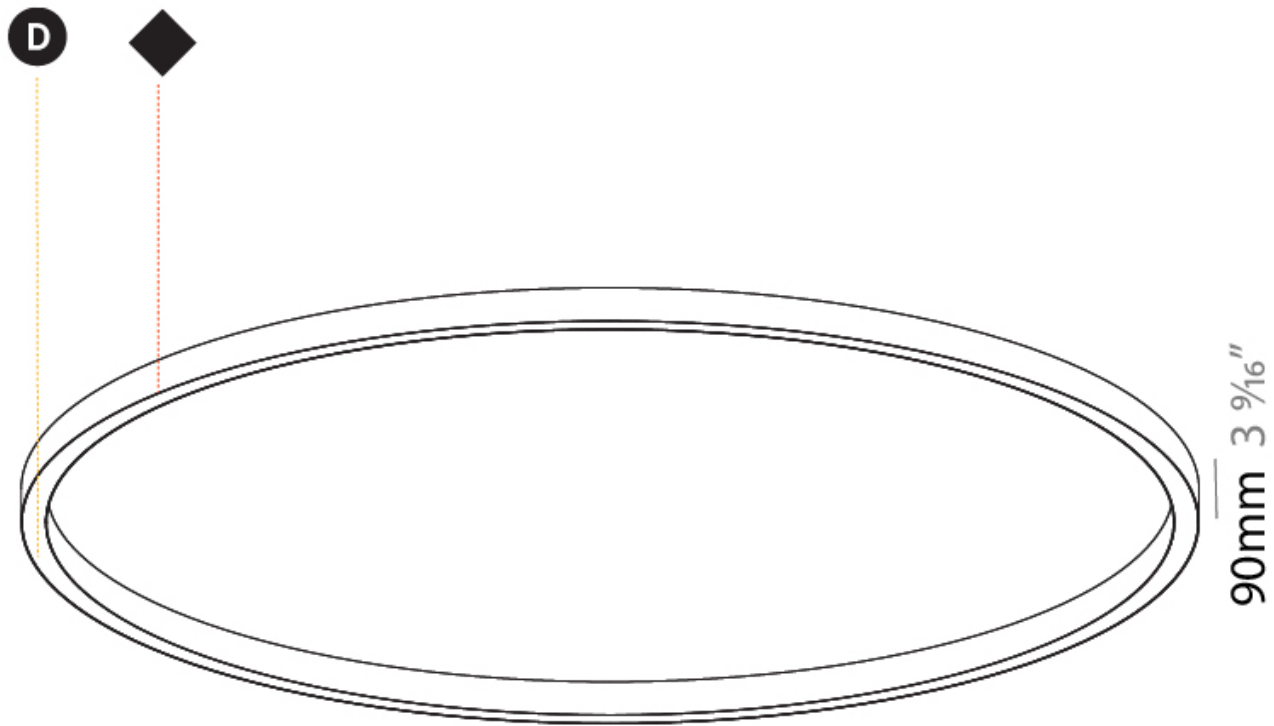

#### PHYSICAL

Shape: Round  
Diameter (mm): 5200  
Diameter (in): 204 <sup>3</sup>/<sub>4</sub>  
Height (mm): 90  
Height (in): 3 <sup>9</sup>/<sub>16</sub>  
Weight (kg): 48  
Weight (lbs): 105.43  
Diffuser: PMMA - Opal / Microprism / Clear Microprism  
Fixture Finish: SSR / BKV / CWI / CRY / HAB / UFT / ITA / RUA / FTG / MYG / LOD / PUS / FRO / FUP / KIA / POP / BLS / SPG / MEY / GOH / CHC / COM / ABZ / JAG / OBR / MOS / ROR  
Fixture Material: PMMA / Aluminum

#### OPTICAL

DATE

Ø 5070mm 199 5/8"

Ø 5200mm 204 3/4 "