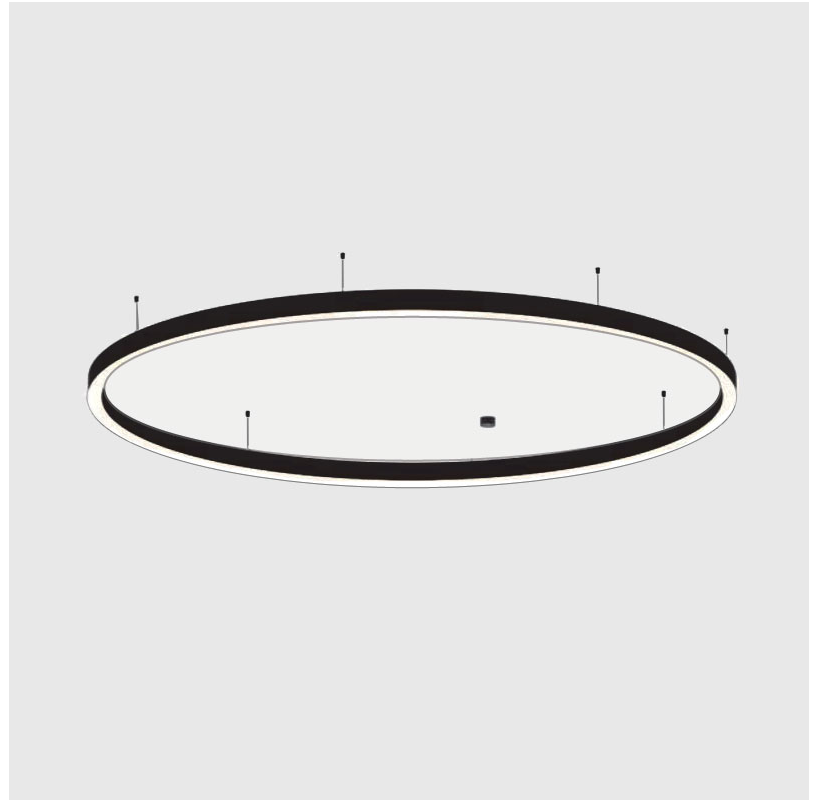

GENERAL

Series: Glorious
Subseries: Glorious Slim
Brand: Prolicht
Division: Architectural
Mounting Type: Suspension
Mounting Location: Ceiling
Subcategory: Ambient

PHYSICAL

Shape: Round
Diameter (mm): 5200
Diameter (in): 204 3/4
Height (mm): 90
Height (in): 3 9/16
Max. Overall Height (mm): 2090
Max. Overall Height (in): 82 5/16
Light Distribution: Direct / Indirect
Weight (kg): 55.788
Weight (lbs): 123.00
Diffuser: [PMMA - Opal or Micro-Prism](#)
Fixture Finish: [SSR / BKV / CWI / CRY / HAB / UFT / ITA / RUA / FTG / MYG / LOD / PUS / FRO / FUP / KIA / POP / BLS / SPG / MEY / GOH / GUM / CHC / COM / ABZ / JAG / OBR / MOS / ROR](#)
Fixture Material: Aluminum
Cable Details: 2000mm or 6000mm Transparent Cable

ELECTRICAL

Lamp Type: LED (Zhaga Standard)
Input Wattage (W): 392 / 280
Total Output Wattage (W): 336 / 240
Dimming: [Tri-Mode (Non-Dimming and Phase Dimming (120Vac only) and 0-10V Dimming)](#)
Driver Included: Yes
Driver Location: Integrated
Driver Type: Constant Current - Universal
Driver Class: Class 2
Input Voltage (V): 120 - 277
Constant Current (MA): 350

LED

Color Temperature (°K): [3000 / 3500 / 4000](#)
Max. Delivered Lumen (lm): 72090 / 73588 / 75090
CRI: >80 CRI
Lamp Life (hrs): 50000

OPTICAL

RATINGS AND CERTIFICATIONS

Certified By: Certified for North American Standards
IP rating: IP20