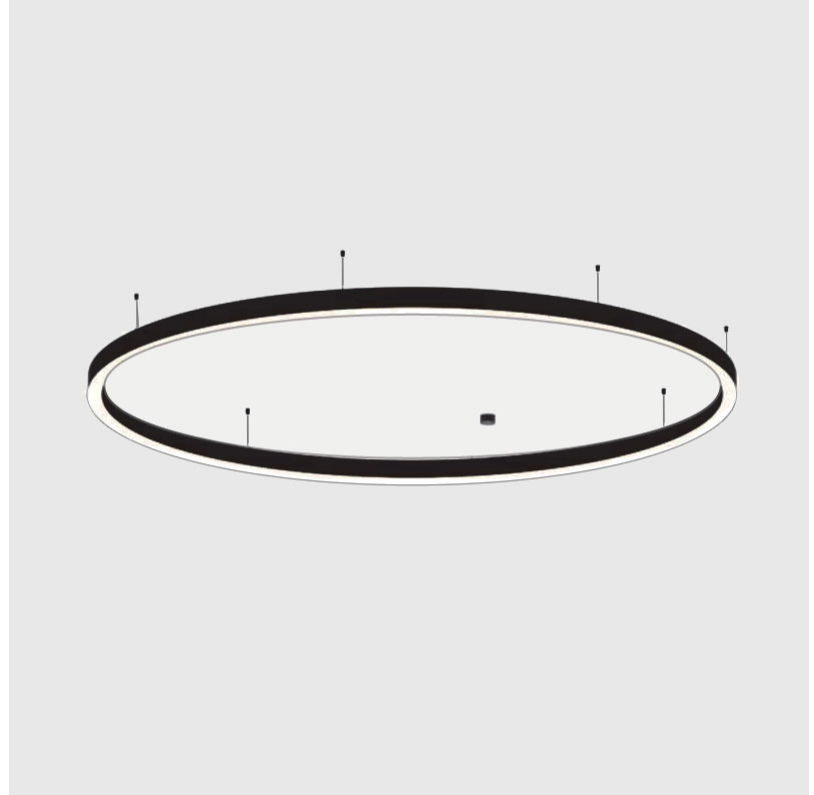

GENERAL

Series: Glorious
Subseries: Glorious Slim
Brand: Prolicht
Division: Architectural
Mounting Type: Suspension
Mounting Location: Ceiling
Subcategory: Ambient

PHYSICAL

Shape: Round
Diameter (mm): 5200
Diameter (in): 204 ³/₄
Height (mm): 90
Height (in): 3 ⁹/₁₆
Max. Overall Height (mm): 2090
Max. Overall Height (in): 82 ⁵/₁₆
Light Distribution: Direct
Weight (kg): 47.232
Weight (lbs): 104.15
Diffuser: [PMMA - Opal or Micro-Prism](#)
Fixture Finish: [SSR / BKV / CWI / CRY / HAB / UFT / ITA / RUA / FTG / MYG / LOD / PUS / FRO / FUP / KIA / POP / BLS / SPG / MEY / GOH / GUM / CHC / COM / ABZ / JAG / OBR / MOS / ROR](#)
Fixture Material: Aluminum
Cable Details: 2000mm or 6000mm Transparent Cable

ELECTRICAL

Lamp Type: LED (Zhaga Standard)
Input Wattage (W): 403.2
Total Output Wattage (W): 336
Dimming: [Tri-Mode (Non-Dimming and Phase Dimming (120Vac only) and 0-10V Dimming)](#)
Driver Included: Yes
Driver Location: Integrated
Driver Type: Constant Current - Universal
Driver Class: Class 2
Input Voltage (V): 120 - 277
Constant Current (MA): 350

LED

Color Temperature (°K): [3000 / 3500 / 4000](#)
Max. Delivered Lumen (lm): 47520 / 48510 / 49500
CRI: >80 CRI
Efficiency (%): 88
Lamp Life (hrs): 50000

OPTICAL

RATINGS AND CERTIFICATIONS

Certified By: Certified for North American Standards
IP rating: IP20