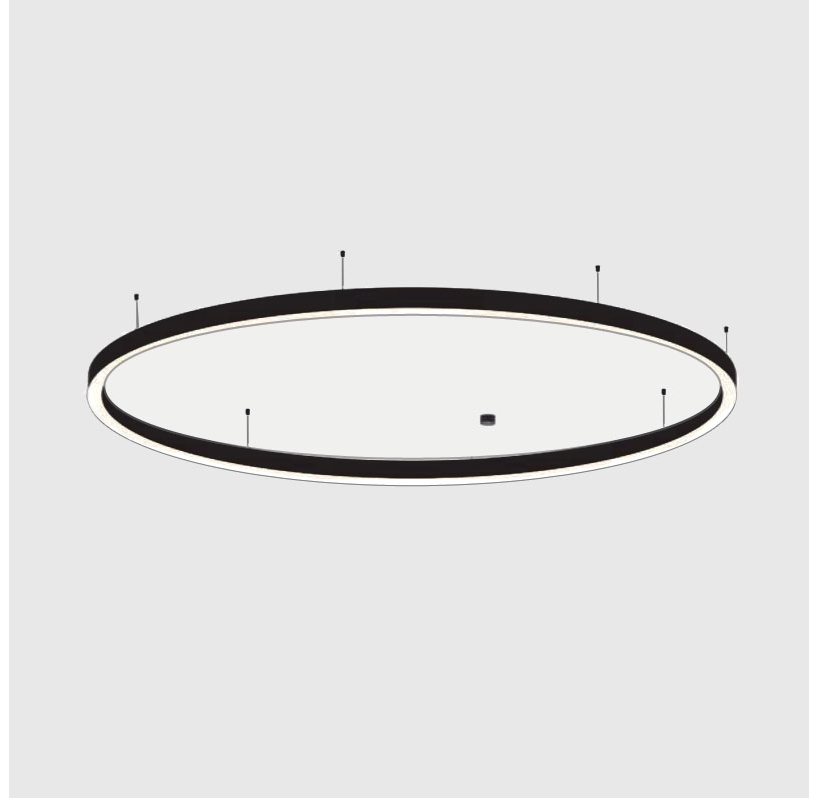

GENERAL

Series: Glorious
Subseries: Glorious 65
Partner: Prolicht
Division: Architectural
Installation: Suspension
Product Type: Pendant
Mounting Location: Ceiling
Light Distribution: Direct / Indirect

PHYSICAL

Shape: Round
Diameter (mm): 5200
Diameter (in): 204 ³/₄
Height (mm): 90
Height (in): 3 ⁹/₁₆
Max. Overall Height (mm): 2090
Max. Overall Height (in): 82 ⁷/₁₆
Weight (kg): 55.788
Weight (lbs): 123.00
Diffuser: [PMMA - Opal / Microprism / Clear Microprism](#)
Fixture Finish: [SSR / BKV / CWI / CRY / HAB / UFT / ITA / RUA / FTG / MYG / LOD / PUS / FRO / FUP / KIA / POP / BLS / SPG / MEY / GOH / CHC / COM / ABZ / JAG / OBR / MOS / ROR](#)
Fixture Material: [PMMA / Aluminum](#)
Cable Details: [2000mm/78 3/4" or 6000mm/236 1/4" Cable Transparent](#)

ELECTRICAL

Lamp Type: LED (Zhaga Standard)
Input Wattage (W): 563.9
Total Output Wattage (W): 336 / 240
Dimming: [Tri-Mode (Non-Dimming and Phase Dimming (120Vac only) and 0-10V Dimming)](#)
Driver Included: Yes
Driver Location: Integrated
Driver Type: Constant Current - Universal
Driver Class: Class 2
Input Voltage (V): 120 - 277
Constant Current (MA): 350

LED

Color Temperature (°K): [2700 / 3000 / 3500 / 4000](#)
Max. Delivered Lumen (lm): Max 74006
Nominal Lumen (lm): Max 89152
CRI: >90 CRI
Lamp Life (hrs): 50000

OPTICAL

RATINGS AND CERTIFICATIONS

Certified By: Certified for North American Standards
IP rating: IP20