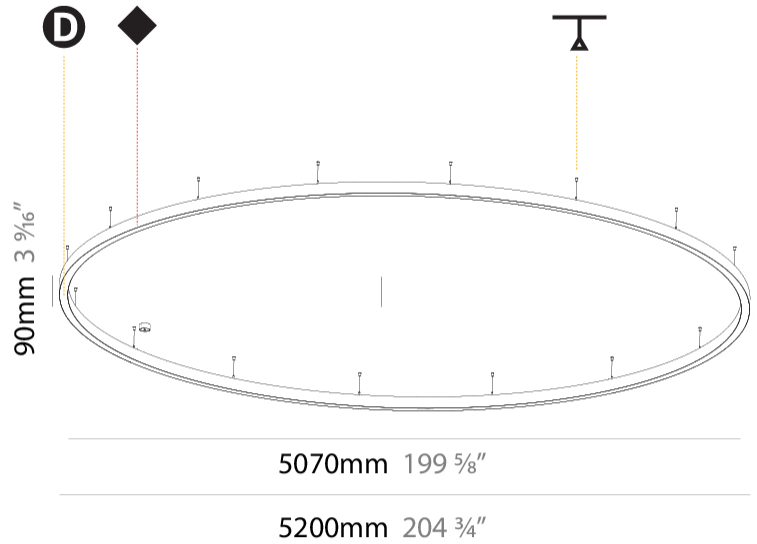

GENERAL

Series: Glorious
Subseries: Glorious 65
Partner: Prolicht
Division: Architectural
Installation: Suspension
Product Type: Pendant
Mounting Location: Ceiling
Light Distribution: Direct / Indirect

PHYSICAL

Shape: Round
Diameter (mm): 5200
Diameter (in): 204 ³/₄
Height (mm): 90
Height (in): 3 ⁹/₁₆
Max. Overall Height (mm): 2090
Max. Overall Height (in): 82 ⁷/₁₆
Weight (kg): 55.788
Weight (lbs): 123.00
Diffuser: [PMMA - Opal / Microprism / Clear Microprism](#)
Fixture Finish: [SSR / BKV / CWI / CRY / HAB / UFT / ITA / RUA / FTG / MYG / LOD / PUS / FRO / FUP / KIA / POP / BLS / SPG / MEY / GOH / CHC / COM / ABZ / JAG / OBR / MOS / ROR](#)
Fixture Material: [PMMA / Aluminum](#)
Cable Details: [2000mm/78 3/4" or 6000mm/236 1/4" Cable Transparent](#)

ELECTRICAL

Lamp Type: LED (Zhaga Standard)
Input Wattage (W): 563.9
Total Output Wattage (W): 336 / 240
Dimming: [Tri-Mode (Non-Dimming and Phase Dimming (120Vac only) and 0-10V Dimming)](#)
Driver Included: Yes
Driver Location: Integrated
Driver Type: Constant Current - Universal
Driver Class: Class 2
Input Voltage (V): 120 - 277
Constant Current (MA): 350

LED

Color Temperature (°K): [2700 / 3000 / 3500 / 4000](#)
Max. Delivered Lumen (lm): Max 74006
Nominal Lumen (lm): Max 89152
CRI: >90 CRI
Lamp Life (hrs): 50000

OPTICAL

RATINGS AND CERTIFICATIONS

Certified By: Certified for North American Standards
IP rating: IP20