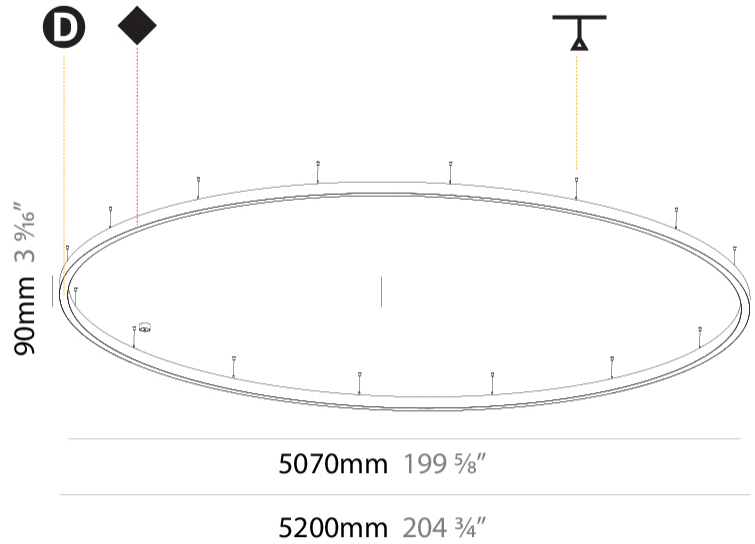

GENERAL

Series: Glorious
Subseries: Glorious Slim
Brand: Prolicht
Division: Architectural
Mounting Type: Suspension
Mounting Location: Ceiling
Subcategory: Ambient

PHYSICAL

Shape: Round
Diameter (mm): 5200
Diameter (in): 204 3/4
Height (mm): 90
Height (in): 3 9/16
Max. Overall Height (mm): 2090
Max. Overall Height (in): 82 5/16
Light Distribution: Direct / Indirect
Weight (kg): 55.788
Weight (lbs): 123.00
Diffuser: [PMMA - Opal or Micro-Prism](#)
Fixture Finish: [SSR / BKV / CWI / CRY / HAB / UFT / ITA / RUA / FTG / MYG / LOD / PUS / FRO / FUP / KIA / POP / BLS / SPG / MEY / GOH / GUM / CHC / COM / ABZ / JAG / OBR / MOS / ROR](#)
Fixture Material: Aluminum
Cable Details: 2000mm or 6000mm Transparent Cable

ELECTRICAL

Lamp Type: LED (Zhaga Standard)
Input Wattage (W): 392 / 280
Total Output Wattage (W): 336 / 240
Dimming: [Tri-Mode (Non-Dimming and Phase Dimming (120Vac only) and 0-10V Dimming)](#)
Driver Included: Yes
Driver Location: Integrated
Driver Type: Constant Current - Universal
Driver Class: Class 2
Input Voltage (V): 120 - 277
Constant Current (MA): 350

LED

Color Temperature (°K): [3000 / 3500 / 4000](#)
Max. Delivered Lumen (lm): 72090 / 73588 / 75090
CRI: >80 CRI
Lamp Life (hrs): 50000

OPTICAL

RATINGS AND CERTIFICATIONS

Certified By: Certified for North American Standards
IP rating: IP20