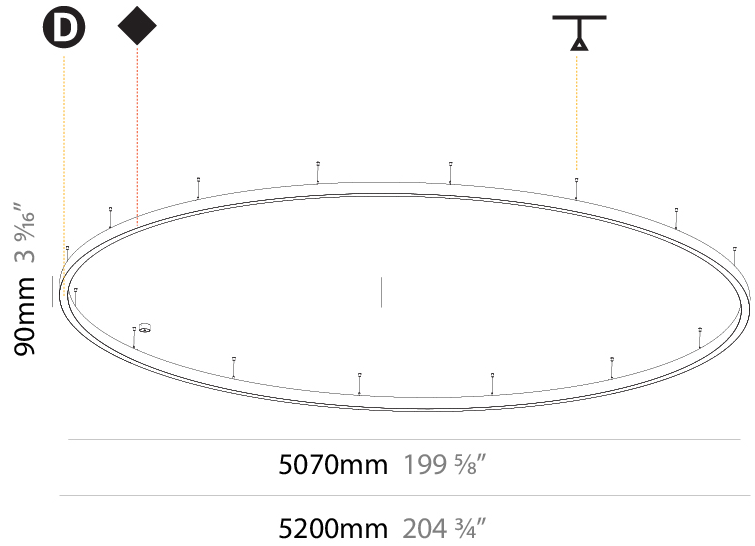

GENERAL

Series: Glorious
Subseries: Glorious Slim
Brand: Prolicht
Division: Architectural
Mounting Type: Suspension
Mounting Location: Ceiling
Subcategory: Ambient

PHYSICAL

Shape: Round
Diameter (mm): 5200
Diameter (in): 204 ³/₄
Height (mm): 90
Height (in): 3 ⁹/₁₆
Max. Overall Height (mm): 2090
Max. Overall Height (in): 82 ⁵/₁₆
Light Distribution: Direct
Weight (kg): 47.232
Weight (lbs): 104.15
Diffuser: [PMMA - Opal or Micro-Prism](#)
Fixture Finish: [SSR / BKV / CWI / CRY / HAB / UFT / ITA / RUA / FTG / MYG / LOD / PUS / FRO / FUP / KIA / POP / BLS / SPG / MEY / GOH / GUM / CHC / COM / ABZ / JAG / OBR / MOS / ROR](#)
Fixture Material: Aluminum
Cable Details: 2000mm or 6000mm Transparent Cable

ELECTRICAL

Lamp Type: LED (Zhaga Standard)
Input Wattage (W): 403.2
Total Output Wattage (W): 336
Dimming: [Tri-Mode (Non-Dimming and Phase Dimming (120Vac only) and 0-10V Dimming)](#)
Driver Included: Yes
Driver Location: Integrated
Driver Type: Constant Current - Universal
Driver Class: Class 2
Input Voltage (V): 120 - 277
Constant Current (MA): 350

LED

Color Temperature (°K): [3000 / 3500 / 4000](#)
Max. Delivered Lumen (lm): 47520 / 48510 / 49500
CRI: >80 CRI
Efficiency (%): 88
Lamp Life (hrs): 50000

OPTICAL

RATINGS AND CERTIFICATIONS

Certified By: Certified for North American Standards
IP rating: IP20