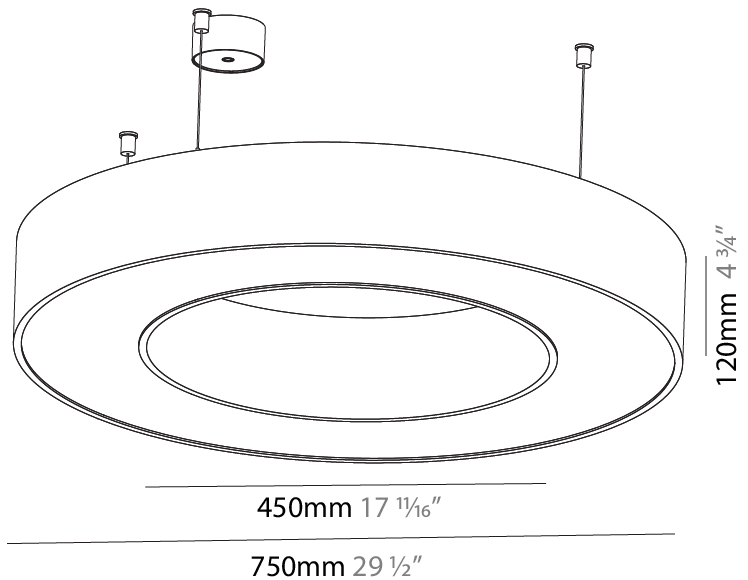

GENERAL

Series: Glorious
Subseries: Glorious 150
Partner: Prolicht
Division: Architectural
Installation: Suspension
Product Type: Pendant
Mounting Location: Ceiling
Light Distribution: Direct / Indirect

PHYSICAL

Shape: Round
Diameter (mm): 750
Diameter (in): 29 1/2
Height (mm): 120
Height (in): 4 3/4
Max. Overall Height (mm): 2120
Max. Overall Height (in): 83 7/16
Weight (kg): 7.675
Weight (lbs): 16.9
Diffuser: [PMMA - Opal or Micro-Prism](#)
Fixture Finish: [SSR / BKV / CWI / CRY / HAB / UFT / ITA / RUA / FTG / MYG / LOD / PUS / FRO / FUP / KIA / POP / BLS / SPG / MEY / GOH / CHC / COM / ABZ / JAG / OBR / MOS / ROR](#)
Fixture Material: [PMMA / Aluminum](#)

ELECTRICAL

Lamp Type: LED (Zhaga Standard)
Input Wattage (W): 44.1
Total Output Wattage (W): 40 / 32 (3500K)
Dimming: [0-10V Dimming / Phase Dimming (120Vac Only)](#)
Driver Included: Yes
Driver Location: Integrated
Driver Type: Constant Current
Driver Class: Class 2
Input Voltage (V): 120 - 277
Constant Current (MA): 350 / 600/400 (3500K)

LED

Color Temperature (°K): [2700 / 3000 / 3500 / 4000](#)
Max. Delivered Lumen (lm): Max 4304 (2672 Dir/1632 Ind)
Nominal Lumen (lm): Max 6045
CRI: >90 CRI
Efficiency (%): 71
Lamp Life (hrs): 50000

OPTICAL

RATINGS AND CERTIFICATIONS

Certified By: Certified for North American Standards
IP rating: IP20