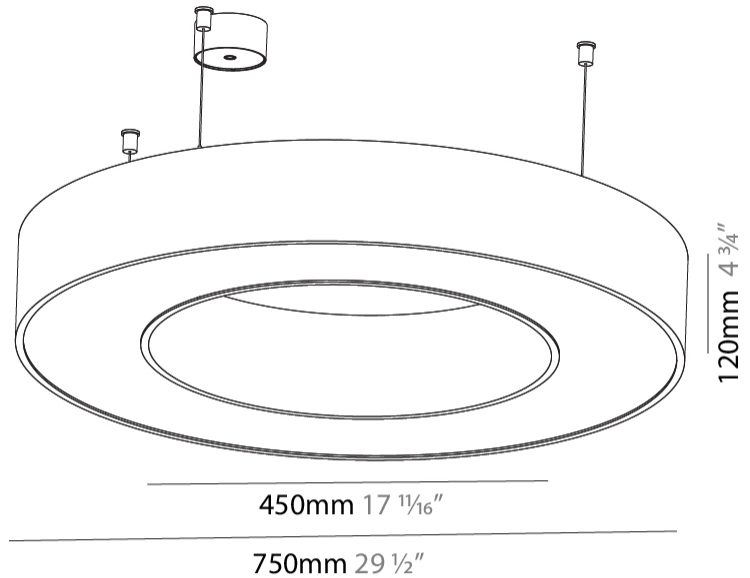

GENERAL

Series: Glorious
Subseries: Glorious 150
Partner: Prolicht
Division: Architectural
Installation: Suspension
Product Type: Pendant
Mounting Location: Ceiling
Light Distribution: Direct

PHYSICAL

Shape: Round
Diameter (mm): 750
Diameter (in): 29 1/2
Height (mm): 120
Height (in): 4 3/4
Max. Overall Height (mm): 2120
Max. Overall Height (in): 83 7/16
Weight (kg): 7.062
Weight (lbs): 15.56
Diffuser: [PMMA - Opal or Micro-Prism](#)
Fixture Finish: [SSR / BKV / CWI / CRY / HAB / UFT / ITA / RUA / FTG / MYG / LOD / PUS / FRO / FUP / KIA / POP / BLS / SPG / MEY / GOH / CHC / COM / ABZ / JAG / OBR / MOS / ROR](#)
Fixture Material: [PMMA / Aluminum](#)

ELECTRICAL

Lamp Type: LED (Zhaga Standard)
Input Wattage (W): 29.4
Total Output Wattage (W): 24 / 19.2 (3500K)
Dimming: [Non-Dimming / Phase Dimming (120Vac only) / 0-10V Dimming](#)
Driver Included: Yes
Driver Location: Integrated
Driver Type: Constant Current
Driver Class: Class 2
Input Voltage (V): 120 - 277
Constant Current (MA): 350 / 600 (3500K)

LED

Color Temperature (°K): [2700 / 3000 / 3500 / 4000](#)
Max. Delivered Lumen (lm): Max 2672
Nominal Lumen (lm): Max 4030
CRI: >90 CRI
Efficiency (%): 65
Lamp Life (hrs): 50000

OPTICAL

RATINGS AND CERTIFICATIONS

Certified By: Certified for North American Standards
IP rating: IP20